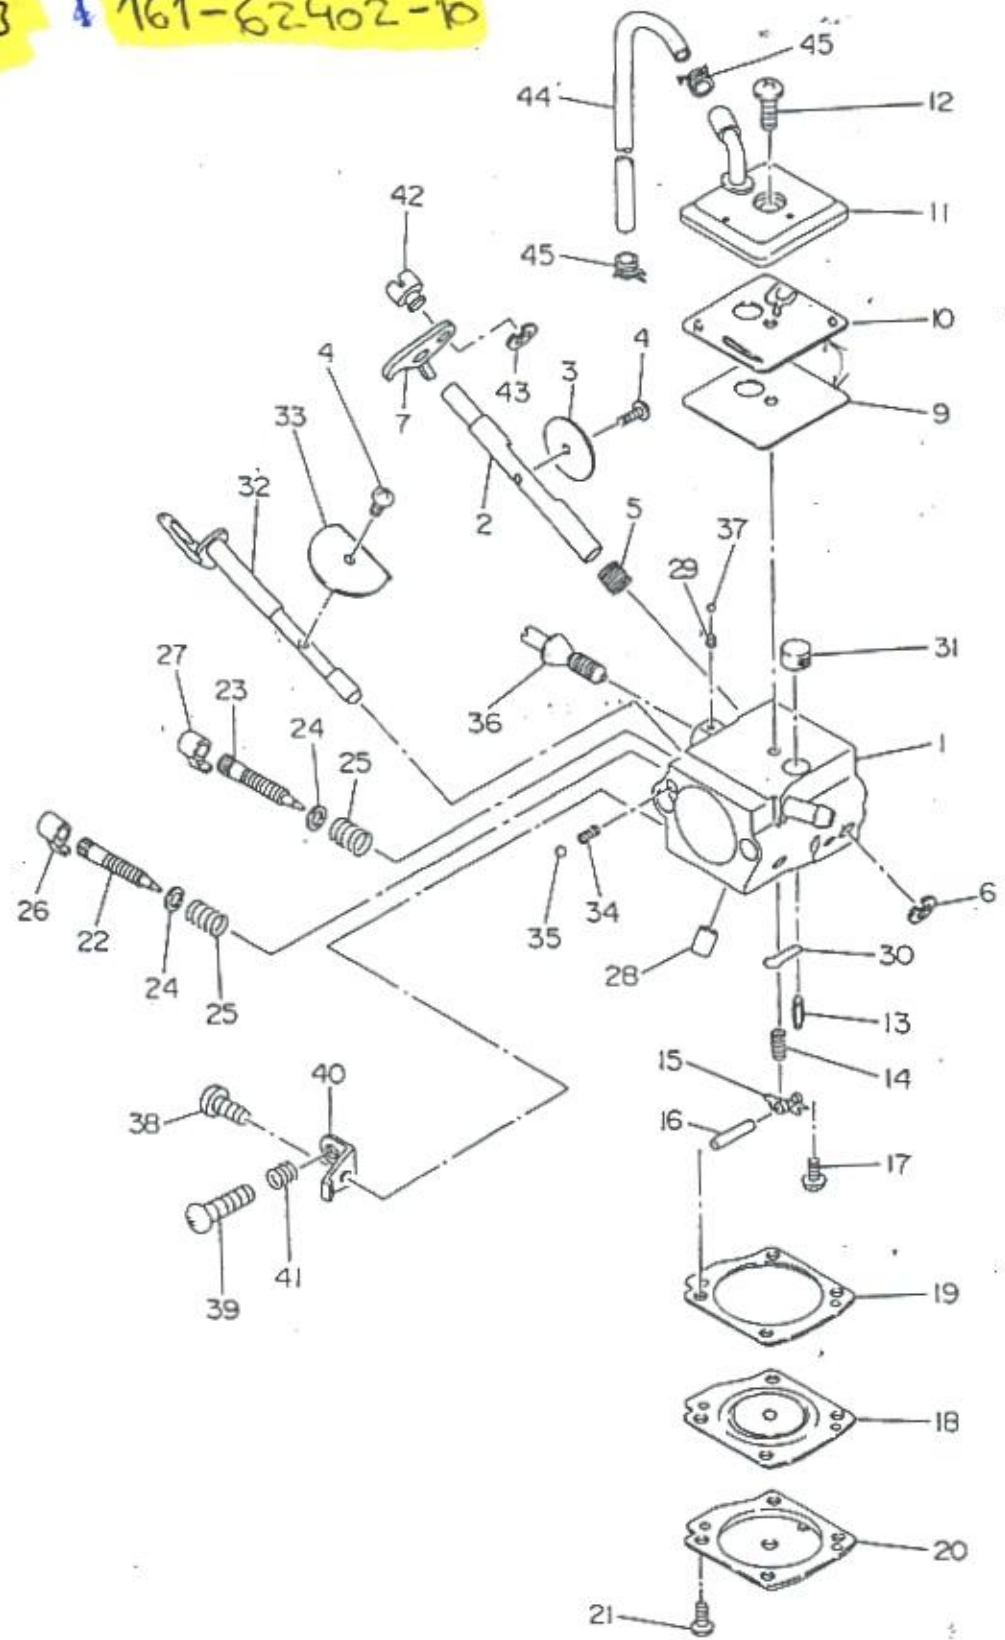

FIG. 5-1 CARBURETOR(serial No. less than #1021419)

Weber SRX 65 R3

FIG. 5-1 CARBURETOR(serial No. less than #1021419)

"ZAMA" Carburetor installed on the engines with serial numbers less than # 1021419.

FJ3 161-62402-10

FIG. 5-1 CARBURETOR(serial No. less than #1021419)

				Interchangeability
Ref. No.	Parts Number	Description	Q'ty	Execution
* 1	161 - 62402 - 10	CARBURETOR ASS'Y Includes items 2 thru 41	1	161-62500-00
2	161 - 62495 - 08	SHAFT ASS'Y (throttle)	1	Bing Vng.
3	106 - 62498 - 08	VALVE (throttle)	1	
4	106 - 62497 - 08	SCREW	2	Rep. Seton Vng.
5	161 - 62494 - 08	SPRING (throttle return)	1	
6	161 - 62493 - 08	E - RING (throttle shaft)	1	DT 0-00001-00
9	106 - 62492 - 08	DIAPHRAGM (pump)	1	
10	106 - 62491 - 08	GASKET (pump)	1	
11	161 - 62498 - 08	COVER ASS'Y (pump)	1	
12	106 - 62489 - 08	SCREW	1	
13	106 - 62488 - 08	VALVE (inlet needle)	1	
14	106 - 62487 - 08	SPRING (metering lever)	1	
15	161 - 62497 - 08	LEVER (metering)	1	
16	106 - 62485 - 08	PIN	1	
17	106 - 62484 - 08	SCREW (pin)	1	
18	106 - 62483 - 08	DIAPHRAGM ASS'Y (metering)	1	
19	106 - 62482 - 08	GASKET	1	
20	106 - 62481 - 08	COVER (metering)	1	
21	106 - 62480 - 08	SCREW	4	
22	106 - 62479 - 08	SCREW (main mixture)	1	
23	106 - 62478 - 08	SCREW (idle mixture)	1	
24	106 - 62477 - 08	WASHER	2	
25	106 - 62476 - 08	SPRING (adjust screw)	2	
26	106 - 62475 - 08	LIMITER (main mixture)	1	
27	106 - 62474 - 08	LIMITER (idle mixture)	1	
28	106 - 62473 - 08	NOZZLE ASS'Y	1	
29	106 - 62472 - 08	PIECE	1	
30	106 - 62471 - 08	PLUG	1	
31	106 - 62470 - 08	STRAINER	1	
32	161 - 62496 - 08	SHAFT ASS'Y (choke)	1	
33	106 - 62468 - 08	VALVE (choke)	1	
34	106 - 62467 - 08	SPRING	1	
35	106 - 62466 - 08	BALL (steel)	1	
36	106 - 62465 - 08	SCREW (adjust)	1	
37	106 - 62464 - 08	BALL (plastic)	1	
38	161 - 62491 - 08	SCREW	1	
39	161 - 62490 - 08	SCREW (throttle adjust)	1	
40	161 - 62492 - 08	LEVER (throttle adjust)	1	
41	106 - 62476 - 08	SPRING (adjust spring)	1	
42	161 - 62489 - 08	POST	1	
43	161 - 62493 - 08	E - RING	1	
44	085 - 10400 - 00	RUBBER PIPE (4.5D x 9D x 210 l)	1	
45	056 - 10800 - 20	HOSE CLAMP	2