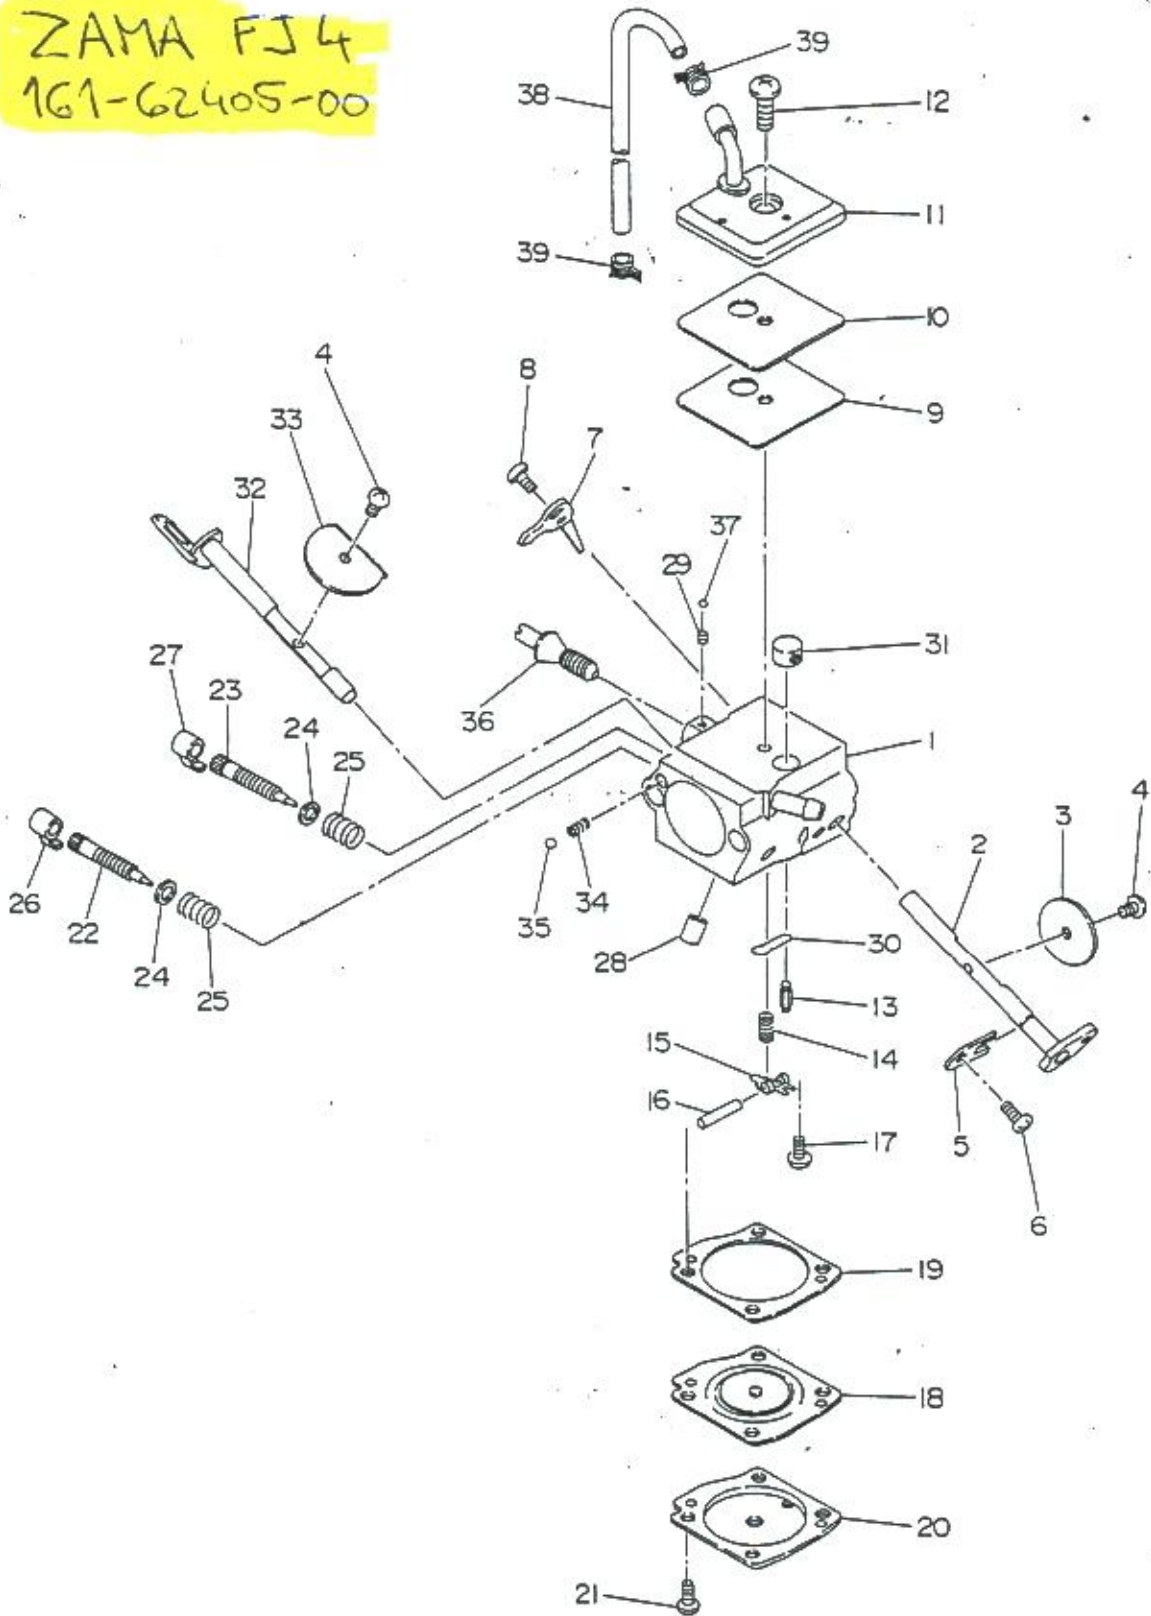

Amarann, Dromat, Weber, Mikasa  
DVS-68E

FIG. 6 CARBURETOR

EC 12  
ZAMA FJ4  
161-62405-00

# FIG. 6 CARBURETOR

Interchangeability

Ref. No.	Parts Number	Description	Q'ty	Execution
* 1	161 - 62405 - 00	CARBURETOR ASS'Y Includes items 2 thru 37	1	
2	161 - 62499 - 08	SHAFT ASS'Y, throttle	1	
3	106 - 62498 - 08	VALVE, throttle	1	
4	106 - 62497 - 08	SCREW	2	
5	106 - 62496 - 08	RETAINER	1	
6	106 - 62495 - 08	SCREW, retainer	1	
7	106 - 62494 - 08	LEVER, throttle	1	
8	106 - 62493 - 08	SCREW	1	
9	106 - 62680 - 08	DIAPHRAGM, pump	1	
10	106 - 62491 - 08	GASKET, pump	1	
11	161 - 62498 - 08	COVER ASS'Y, pump	1	
12	106 - 62489 - 08	SCREW	1	
13	106 - 62488 - 08	VALVE, inlet needle	1	
14	106 - 62487 - 08	SPRING	1	
15	161 - 62497 - 08	LEVER, metering	1	
16	106 - 62485 - 08	PIN	1	
17	106 - 62484 - 08	SCREW, pin	1	
18	106 - 62483 - 08	DIAPHRAGM ASS'Y	1	
19	106 - 62482 - 08	GASKET	1	
20	106 - 62481 - 08	COVER, metering	1	
21	106 - 62480 - 08	SCREW	4	
22	106 - 62479 - 08	SCREW, main mixture	1	
23	106 - 62478 - 08	SCREW, idle mixture	1	
24	106 - 62477 - 08	WASHER	2	
25	106 - 62476 - 08	SPRING, adjust screw	2	
26	106 - 62475 - 08	LIMITER, main mixture	1	
27	106 - 62474 - 08	LIMITER, idle mixture	1	
28	106 - 62473 - 08	NOZZLE ASS'Y	1	
29	106 - 62472 - 08	PIECE	1	
30	106 - 62471 - 08	PLUG	1	
31	106 - 62470 - 08	STRAINER	1	
32	161 - 62496 - 08	SHAFT ASS'Y, choke	1	
33	106 - 62468 - 08	VALVE, choke	1	
34	106 - 62467 - 08	SPRING	1	
35	106 - 62466 - 08	BALL, steel	1	
36	106 - 62465 - 08	SCREW, adjust	1	
37	106 - 62681 - 08	BALL	1	
38	085 - 10400 - 00	RUBBER PIPE (4.5D x 9D x 350 l)	1	
39	056 - 10800 - 20	HOSE CLAMP	2	
		(NOTE)		
*	161 - 62488 - 08	GASKET and DIAPHRAGM KIT Includes items 9, 10, 18, 19	1	
*	161 - 62487 - 08	REBUILD KIT Includes items 9, 10, 13, 14, 15, 16, 18, 19, 30, 31	1	