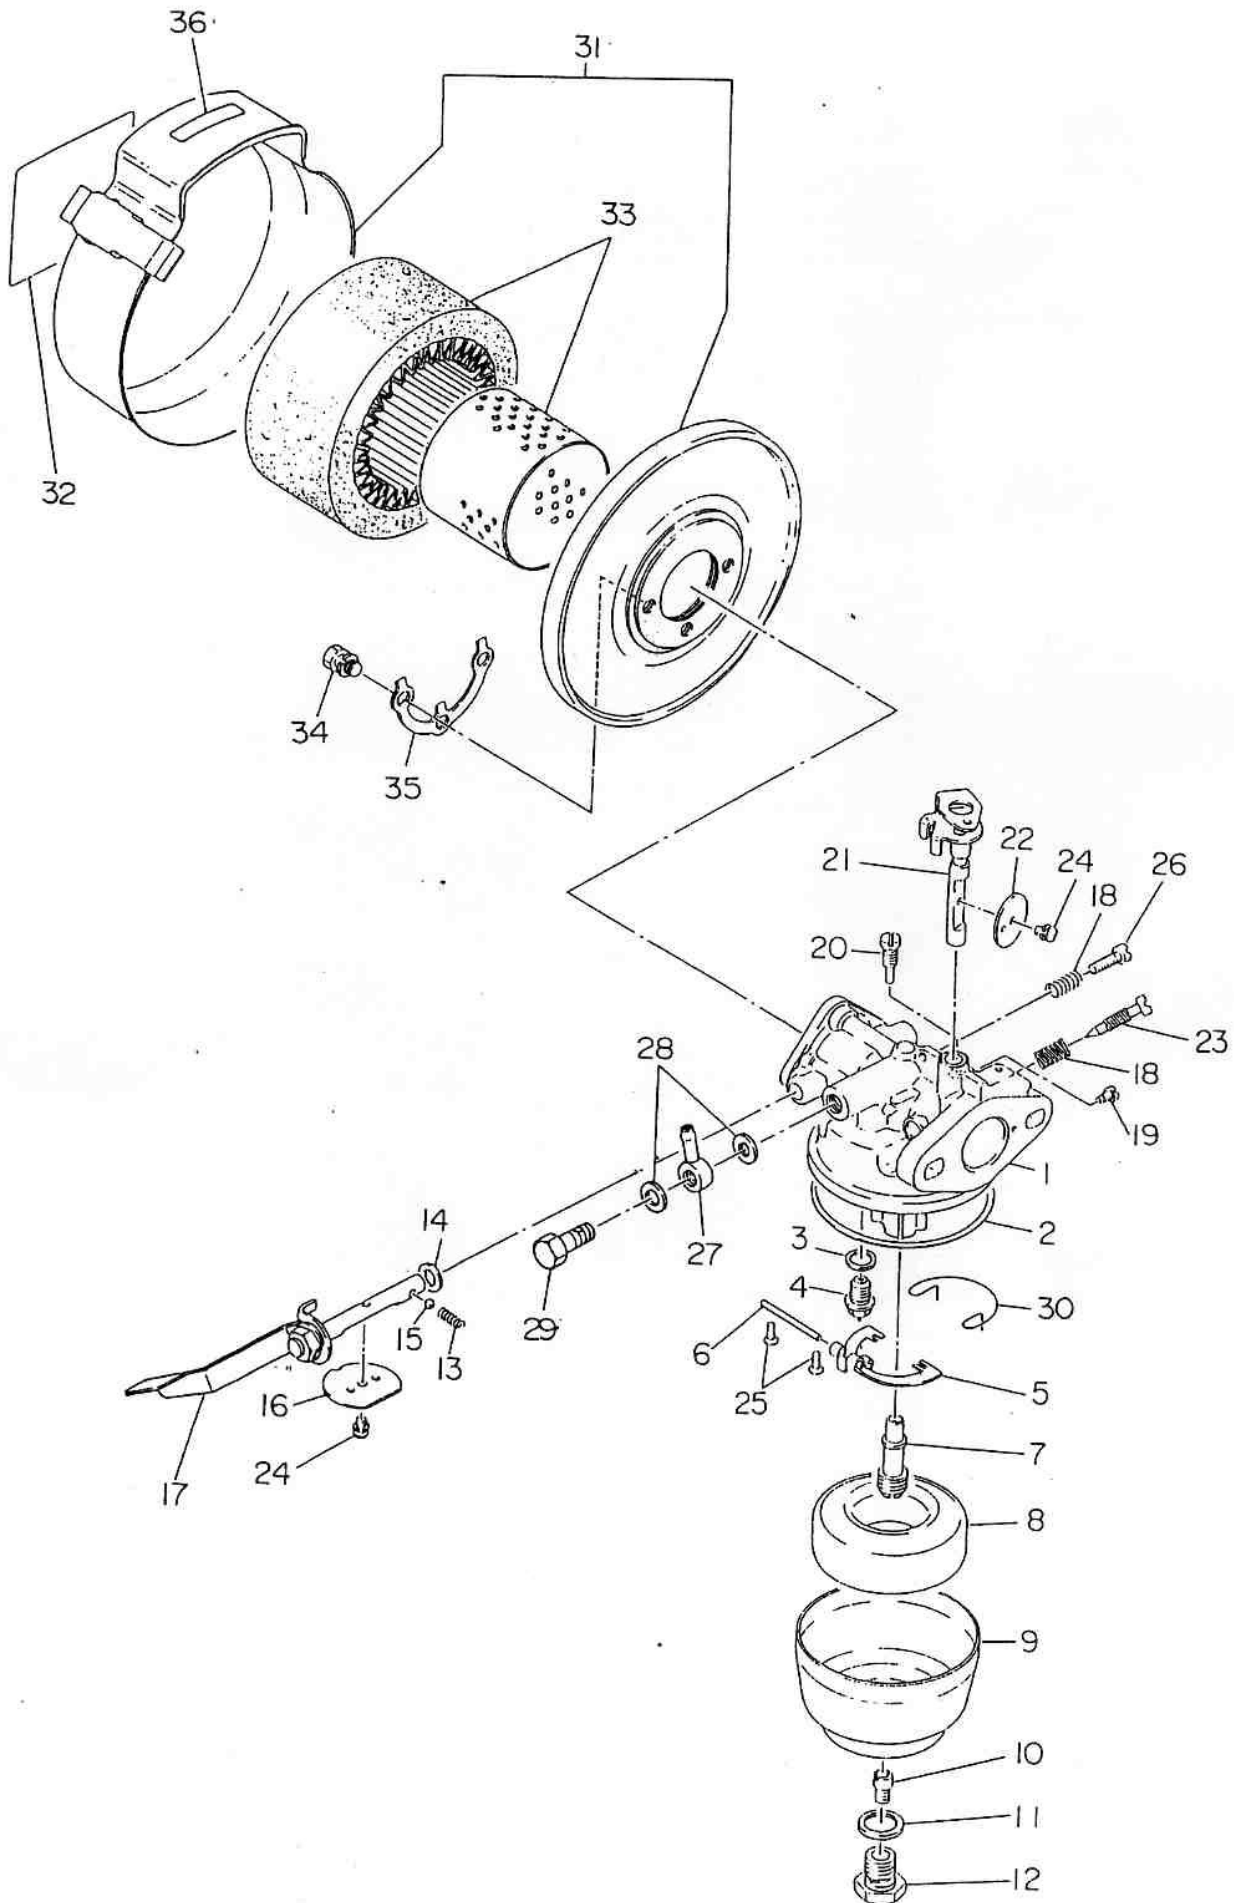

Robin Engine

Model EC08

for Wakita
Dynapac

PARTS CATALOG

Spec.No. EC080DD0327
EC080DD0337

 **富士重工業株式会社**
FUJI HEAVY INDUSTRIES LTD.

1. CRANKCASE and CYLINDER

2. CRANKSHAFT and PISTON

3. GOVERNOR

4. BLOWER HOUSING and MUFFLER

5. CARBURETOR and AIR CLEANER

5. CARBURETOR AND AIR CLEANER

Ref. No.	Parts Number	Parts Name	Q'ty	Description
* 1	580-60690-00	CARBURETOR ASSY	1	Incl. 2~30
2	580-60623-30	PACKING	1	
3	580-60624-60	PACKING	1	
4	580-60621-40	NEEDLE VALVE	1	
5	580-60621-30	FLOAT ARM	1	
6	580-60621-10	PIN	1	
7	580-60623-40	NOZZLE	1	
8	580-60622-40	FLOAT	1	
9	580-60623-50	FLOAT CHAMBER BODY	1	
10	580-60623-60	REVERSE MAIN JET	1	
11	580-60624-10	PACKING	1	
12	580-60624-20	GUIDE HOLDER	1	
13	580-60620-30	CHOKE SPRING	1	
14	580-60622-20	SEAL	1	
15	580-60620-40	STEEL BALL	1	
16	580-60620-50	VALVE (choke)	1	
17	580-60622-10	SHAFT ASSY (choke)	1	
18	580-60622-60	SPRING	2	
19	580-60622-30	GUIDE SCREW	1	
20	580-60620-60	PILOT JET	1	
21	580-60621-60	SHAFT ASSY (throttle)	1	
22	580-60620-20	THROTTLE VALVE	1	
23	580-60623-20	PILOT SCREW	1	
24	580-60620-10	SPRING WASHER CROSS SCREW	1	
25	580-60621-20	CROSS SCREW	2	
26	580-60623-10	SCREW	1	
27	580-60624-30	BANJO	1	
28	580-60622-50	WASHER	2	
29	580-60624-40	BANJO BOLT	1	
30	580-60624-50	CLIP	1	
*31	580-30190-00	AIR CLEANER ASSY	1	Incl. 32,33
32	580-30190-20	LABEL	1	
33	106-32602-07	ELEMENT SET	1	
34	001-10051-00	BOLT AND WASHER ASSY	3	
35	106-35201-01	LOCK WASHER	1	
36	073-63699-80	LABEL (CLEANER)	1	

6. MAGNETO

7. RECOIL STARTER

8. ACCESSORIES

9. PARTS TO BE SHIPPED LOOSE