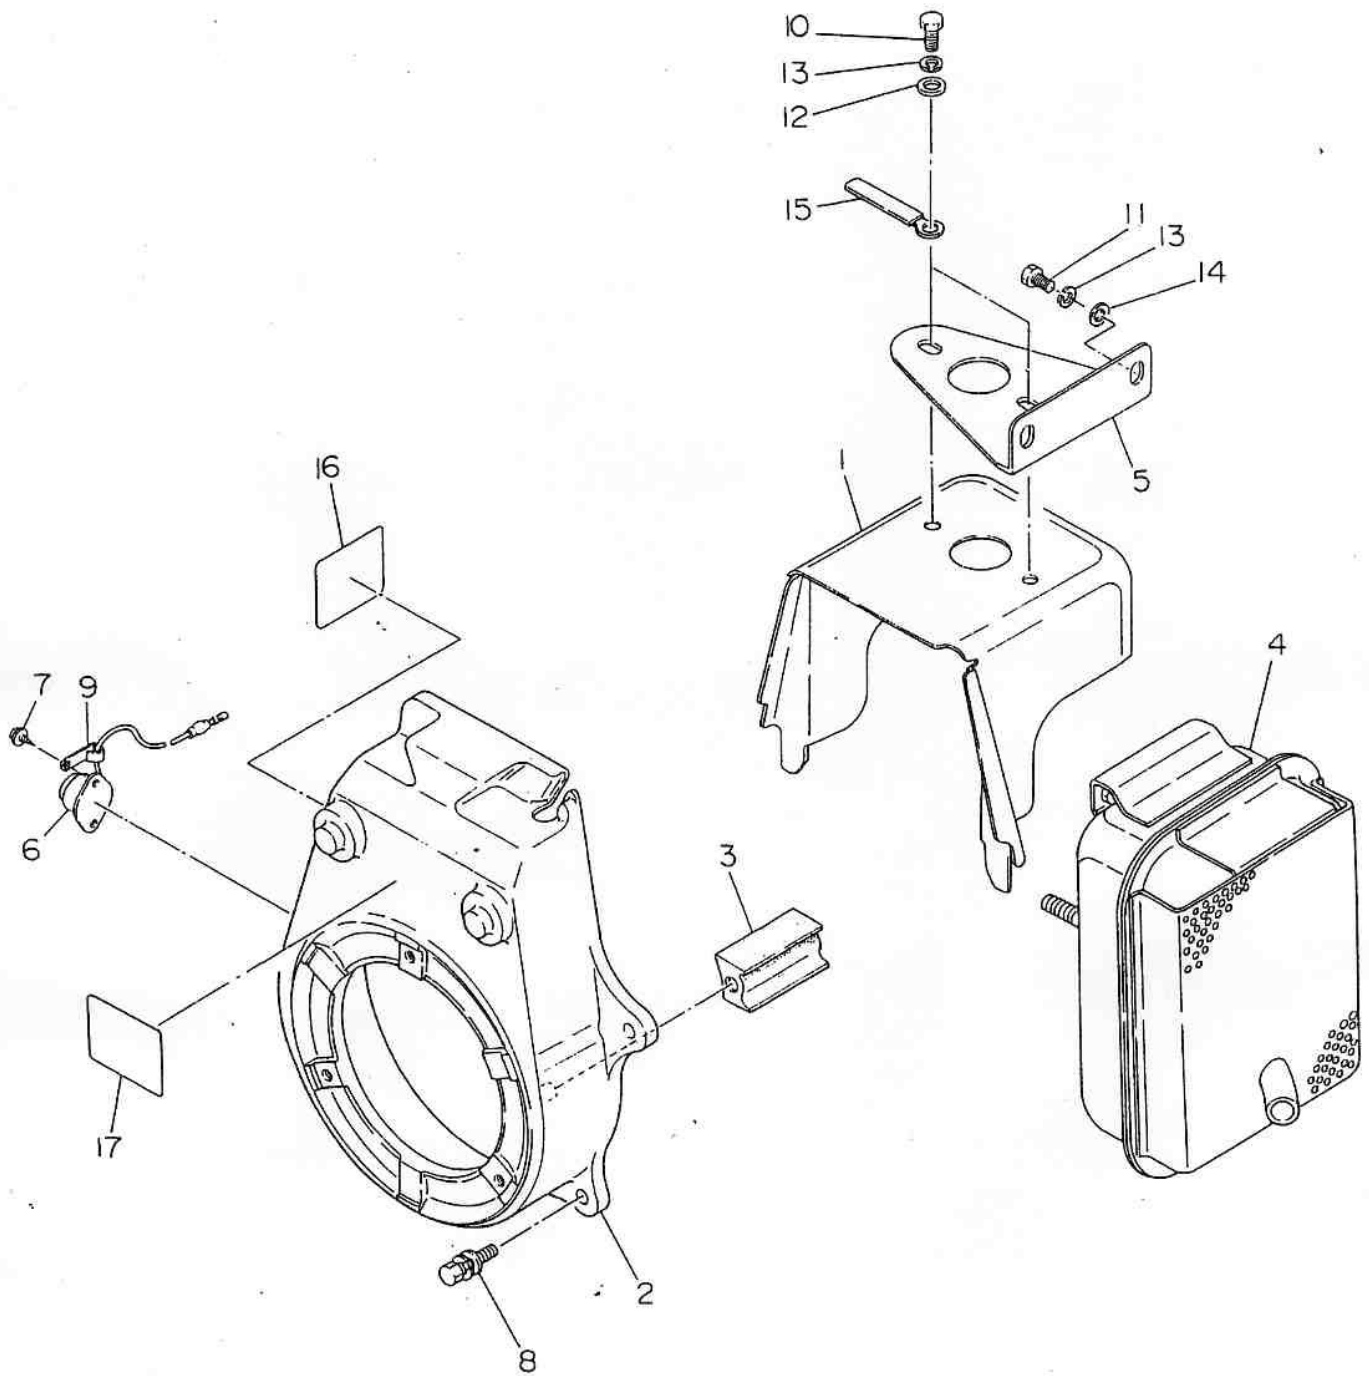

Robin Engine

Model EC08

for Wakita
Dynapac

PARTS CATALOG

Spec.No. EC080DD0327
EC080DD0337

 **富士重工業株式会社**
FUJI HEAVY INDUSTRIES LTD.

1. CRANKCASE and CYLINDER

2. CRANKSHAFT and PISTON

3. GOVERNOR

4. BLOWER HOUSING and MUFFLER

5. CARBURETOR and AIR CLEANER

5. CARBURETOR AND AIR CLEANER

Ref. No.	Parts Number	Parts Name	Q'ty	Description
* 1	580-60690-00	CARBURETOR ASSY	1	Incl. 2~30
2	580-60623-30	PACKING	1	
3	580-60624-60	PACKING	1	
4	580-60621-40	NEEDLE VALVE	1	
5	580-60621-30	FLOAT ARM	1	
6	580-60621-10	PIN	1	
7	580-60623-40	NOZZLE	1	
8	580-60622-40	FLOAT	1	
9	580-60623-50	FLOAT CHAMBER BODY	1	
10	580-60623-60	REVERSE MAIN JET	1	
11	580-60624-10	PACKING	1	
12	580-60624-20	GUIDE HOLDER	1	
13	580-60620-30	CHOKE SPRING	1	
14	580-60622-20	SEAL	1	
15	580-60620-40	STEEL BALL	1	
16	580-60620-50	VALVE (choke)	1	
17	580-60622-10	SHAFT ASSY (choke)	1	
18	580-60622-60	SPRING	2	
19	580-60622-30	GUIDE SCREW	1	
20	580-60620-60	PILOT JET	1	
21	580-60621-60	SHAFT ASSY (throttle)	1	
22	580-60620-20	THROTTLE VALVE	1	
23	580-60623-20	PILOT SCREW	1	
24	580-60620-10	SPRING WASHER CROSS SCREW	1	
25	580-60621-20	CROSS SCREW	2	
26	580-60623-10	SCREW	1	
27	580-60624-30	BANJO	1	
28	580-60622-50	WASHER	2	
29	580-60624-40	BANJO BOLT	1	
30	580-60624-50	CLIP	1	
*31	580-30190-00	AIR CLEANER ASSY	1	Incl. 32,33
32	580-30190-20	LABEL	1	
33	106-32602-07	ELEMENT SET	1	
34	001-10051-00	BOLT AND WASHER ASSY	3	
35	106-35201-01	LOCK WASHER	1	
36	073-63699-80	LABEL (CLEANER)	1	