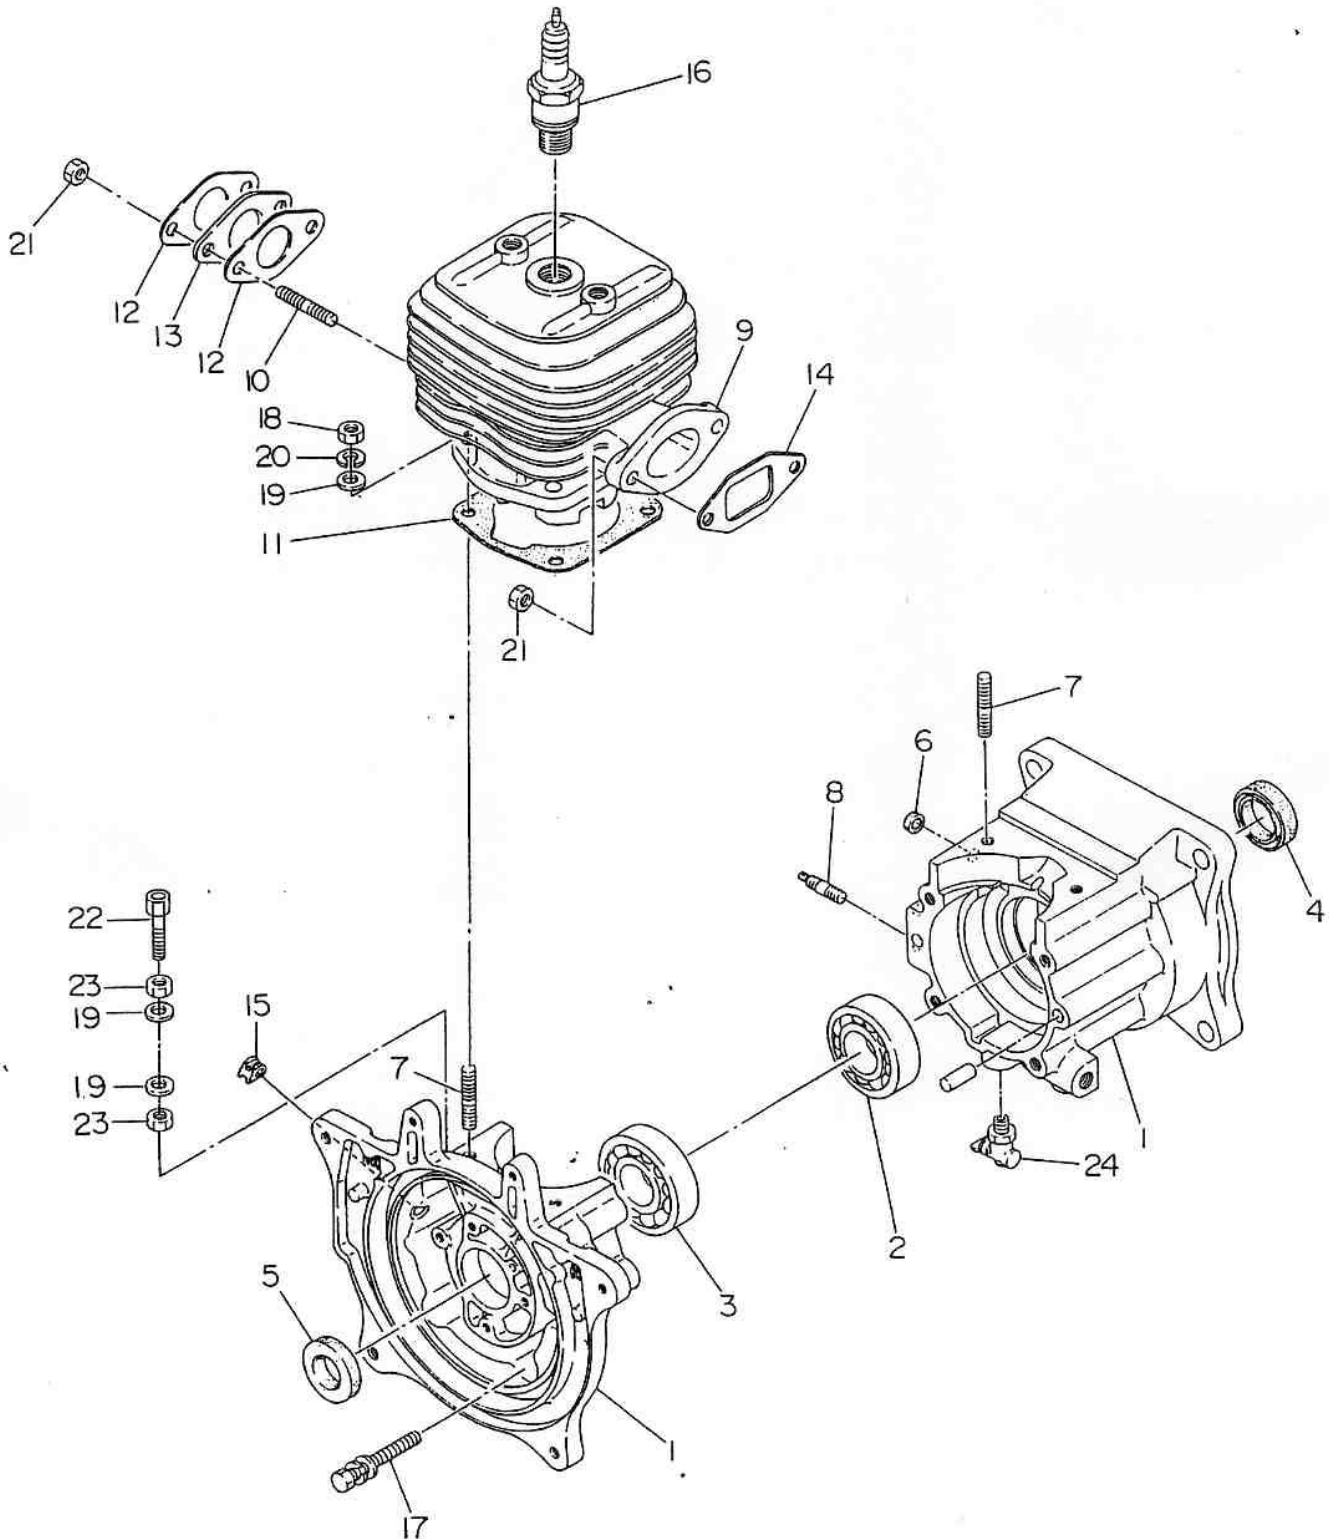

Robin Engine

Model EC08

for Wakita
Dynapac

PARTS CATALOG

Spec.No. EC080DD0327
EC080DD0337

 **富士重工業株式会社**
FUJI HEAVY INDUSTRIES LTD.

1. CRANKCASE and CYLINDER

2. CRANKSHAFT and PISTON

3. GOVERNOR

4. BLOWER HOUSING and MUFFLER

5. CARBURETOR and AIR CLEANER

5. CARBURETOR AND AIR CLEANER

Ref. No.	Parts Number	Parts Name	Q'ty	Description
* 1	580-60690-00	CARBURETOR ASSY	1	Incl. 2~30
2	580-60623-30	PACKING	1	
3	580-60624-60	PACKING	1	
4	580-60621-40	NEEDLE VALVE	1	
5	580-60621-30	FLOAT ARM	1	
6	580-60621-10	PIN	1	
7	580-60623-40	NOZZLE	1	
8	580-60622-40	FLOAT	1	
9	580-60623-50	FLOAT CHAMBER BODY	1	
10	580-60623-60	REVERSE MAIN JET	1	
11	580-60624-10	PACKING	1	
12	580-60624-20	GUIDE HOLDER	1	
13	580-60620-30	CHOKE SPRING	1	
14	580-60622-20	SEAL	1	
15	580-60620-40	STEEL BALL	1	
16	580-60620-50	VALVE (choke)	1	
17	580-60622-10	SHAFT ASSY (choke)	1	
18	580-60622-60	SPRING	2	
19	580-60622-30	GUIDE SCREW	1	
20	580-60620-60	PILOT JET	1	
21	580-60621-60	SHAFT ASSY (throttle)	1	
22	580-60620-20	THROTTLE VALVE	1	
23	580-60623-20	PILOT SCREW	1	
24	580-60620-10	SPRING WASHER CROSS SCREW	1	
25	580-60621-20	CROSS SCREW	2	
26	580-60623-10	SCREW	1	
27	580-60624-30	BANJO	1	
28	580-60622-50	WASHER	2	
29	580-60624-40	BANJO BOLT	1	
30	580-60624-50	CLIP	1	
*31	580-30190-00	AIR CLEANER ASSY	1	Incl. 32,33
32	580-30190-20	LABEL	1	
33	106-32602-07	ELEMENT SET	1	
34	001-10051-00	BOLT AND WASHER ASSY	3	
35	106-35201-01	LOCK WASHER	1	
36	073-63699-80	LABEL (CLEANER)	1	