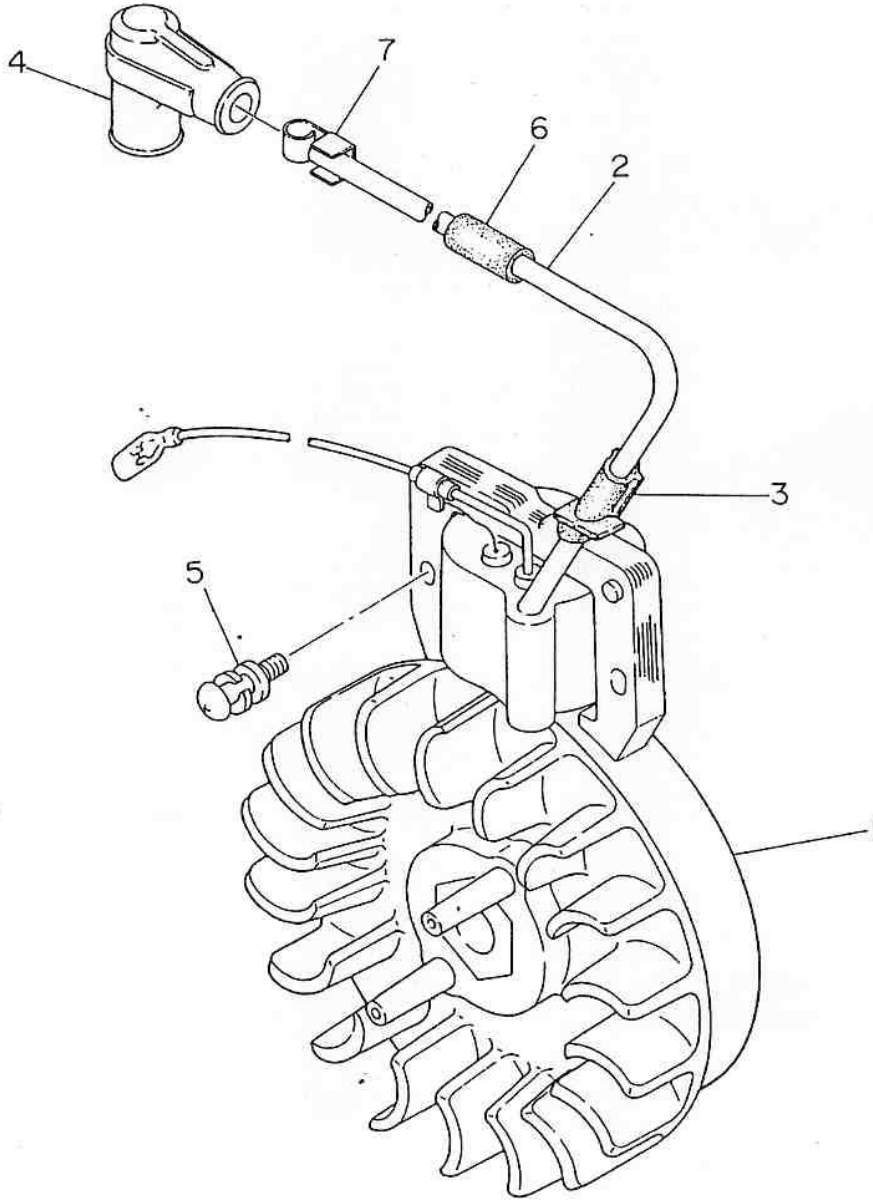

5. CARBURETOR AND AIR CLEANER

Ref. No.	Parts Number	Parts Name	Q'ty	Description
* 1	580-60690-00	CARBURETOR ASSY	1	Incl. 2~30
2	580-60623-30	PACKING	1	
3	580-60624-60	PACKING	1	
4	580-60621-40	NEEDLE VALVE	1	
5	580-60621-30	FLOAT ARM	1	
6	580-60621-10	PIN	1	
7	580-60623-40	NOZZLE	1	
8	580-60622-40	FLOAT	1	
9	580-60623-50	FLOAT CHAMBER BODY	1	
10	580-60623-60	REVERSE MAIN JET	1	
11	580-60624-10	PACKING	1	
12	580-60624-20	GUIDE HOLDER	1	
13	580-60620-30	CHOKE SPRING	1	
14	580-60622-20	SEAL	1	
15	580-60620-40	STEEL BALL	1	
16	580-60620-50	VALVE (choke)	1	
17	580-60622-10	SHAFT ASSY (choke)	1	
18	580-60622-60	SPRING	2	
19	580-60622-30	GUIDE SCREW	1	
20	580-60620-60	PILOT JET	1	
21	580-60621-60	SHAFT ASSY (throttle)	1	
22	580-60620-20	THROTTLE VALVE	1	
23	580-60623-20	PILOT SCREW	1	
24	580-60620-10	SPRING WASHER CROSS SCREW	1	
25	580-60621-20	CROSS SCREW	2	
26	580-60623-10	SCREW	1	
27	580-60624-30	BANJO	1	
28	580-60622-50	WASHER	2	
29	580-60624-40	BANJO BOLT	1	
30	580-60624-50	CLIP	1	
*31	580-30190-00	AIR CLEANER ASSY	1	Incl. 32,33
32	580-30190-20	LABEL	1	
33	106-32602-07	ELEMENT SET	1	
34	001-10051-00	BOLT AND WASHER ASSY	3	
35	106-35201-01	LOCK WASHER	1	
36	073-63699-80	LABEL (CLEANER)	1	

6. MAGNETO