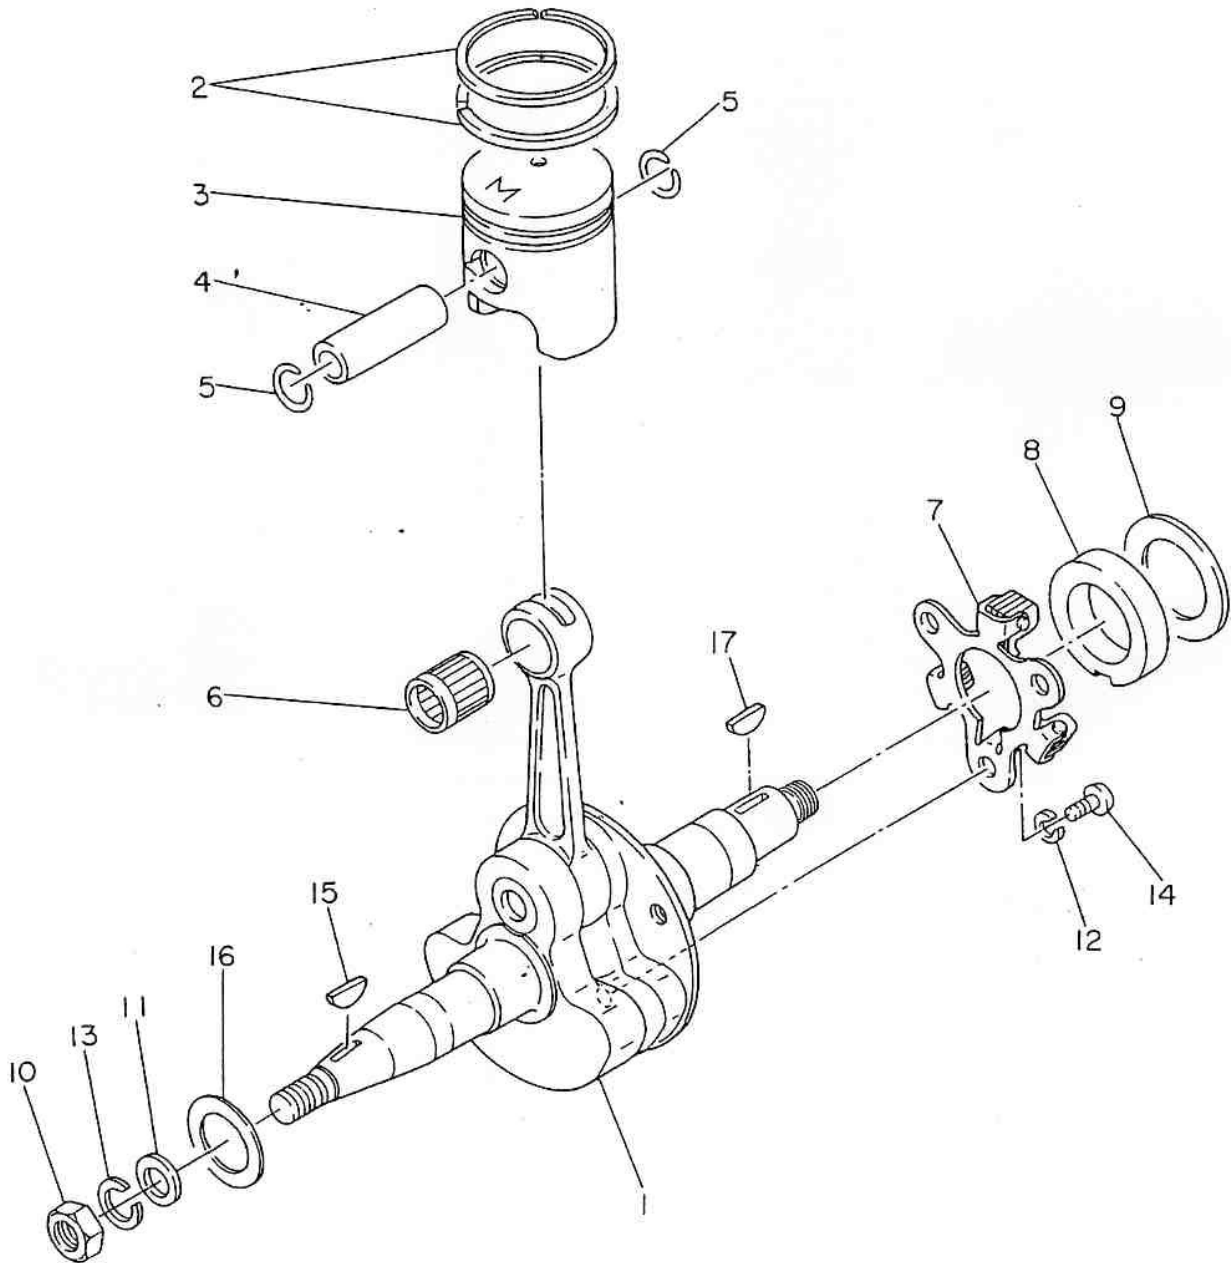

Robin Engine

Model EC08

for Wakita
Dynapac

PARTS CATALOG

Spec.No. EC080DD0327
EC080DD0337

 **富士重工業株式会社**
FUJI HEAVY INDUSTRIES LTD.

1. CRANKCASE and CYLINDER

2. CRANKSHAFT and PISTON

3. GOVERNOR

4. BLOWER HOUSING and MUFFLER

5. CARBURETOR and AIR CLEANER

5. CARBURETOR AND AIR CLEANER

Ref. No.	Parts Number	Parts Name	Q'ty	Description
* 1	580-60690-00	CARBURETOR ASSY	1	Incl. 2~30
2	580-60623-30	PACKING	1	
3	580-60624-60	PACKING	1	
4	580-60621-40	NEEDLE VALVE	1	
5	580-60621-30	FLOAT ARM	1	
6	580-60621-10	PIN	1	
7	580-60623-40	NOZZLE	1	
8	580-60622-40	FLOAT	1	
9	580-60623-50	FLOAT CHAMBER BODY	1	
10	580-60623-60	REVERSE MAIN JET	1	
11	580-60624-10	PACKING	1	
12	580-60624-20	GUIDE HOLDER	1	
13	580-60620-30	CHOKE SPRING	1	
14	580-60622-20	SEAL	1	
15	580-60620-40	STEEL BALL	1	
16	580-60620-50	VALVE (choke)	1	
17	580-60622-10	SHAFT ASSY (choke)	1	
18	580-60622-60	SPRING	2	
19	580-60622-30	GUIDE SCREW	1	
20	580-60620-60	PILOT JET	1	
21	580-60621-60	SHAFT ASSY (throttle)	1	
22	580-60620-20	THROTTLE VALVE	1	
23	580-60623-20	PILOT SCREW	1	
24	580-60620-10	SPRING WASHER CROSS SCREW	1	
25	580-60621-20	CROSS SCREW	2	
26	580-60623-10	SCREW	1	
27	580-60624-30	BANJO	1	
28	580-60622-50	WASHER	2	
29	580-60624-40	BANJO BOLT	1	
30	580-60624-50	CLIP	1	
*31	580-30190-00	AIR CLEANER ASSY	1	Incl. 32,33
32	580-30190-20	LABEL	1	
33	106-32602-07	ELEMENT SET	1	
34	001-10051-00	BOLT AND WASHER ASSY	3	
35	106-35201-01	LOCK WASHER	1	
36	073-63699-80	LABEL (CLEANER)	1	