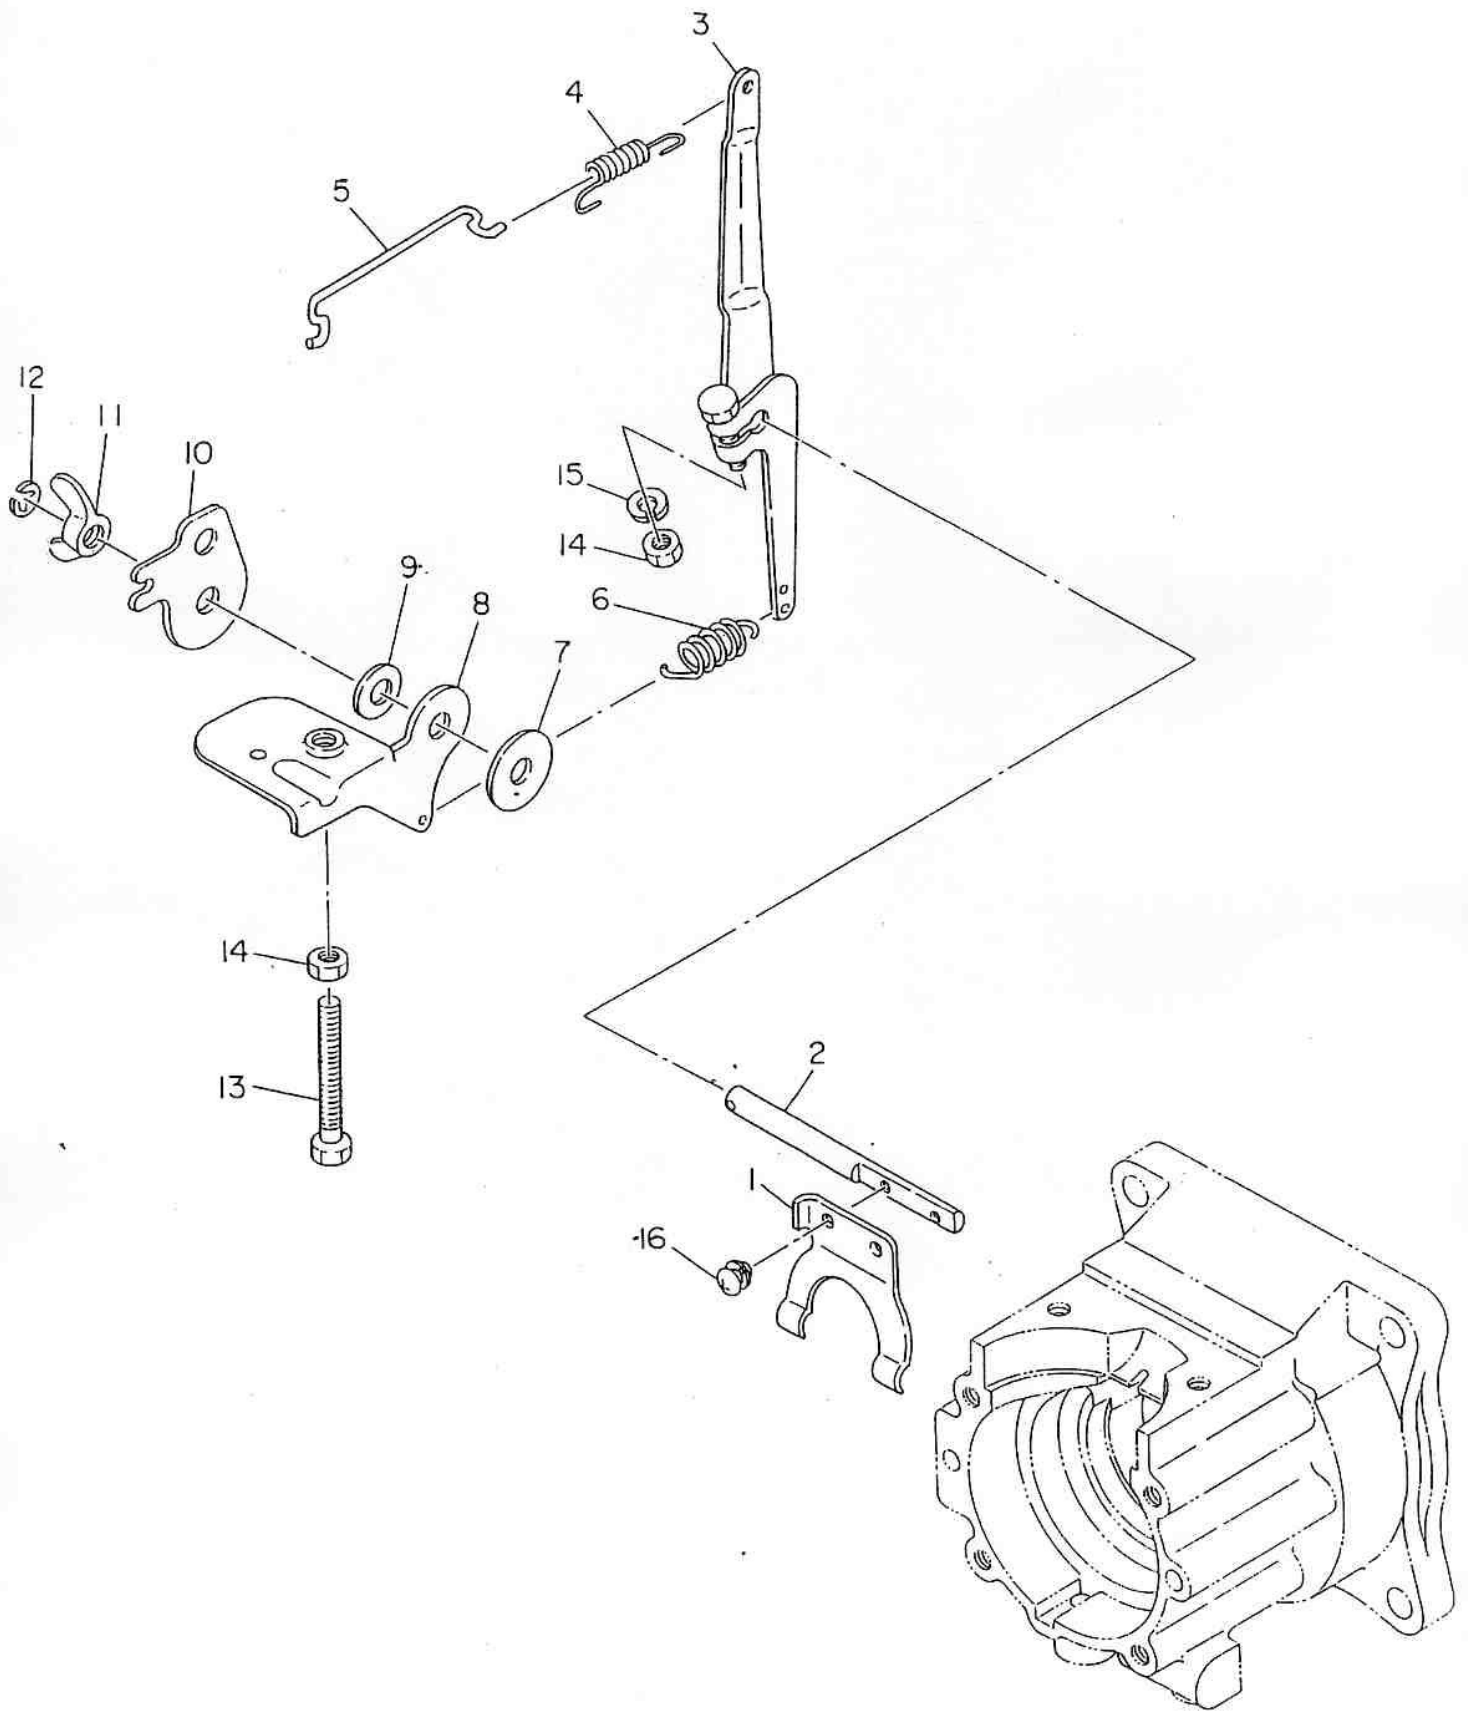

Robin Engine

Model EC08

for Wakita
Dynapac

PARTS CATALOG

Spec.No. EC080DD0327
EC080DD0337

 **富士重工業株式会社**
FUJI HEAVY INDUSTRIES LTD.

1. CRANKCASE and CYLINDER

2. CRANKSHAFT and PISTON

3. GOVERNOR

4. BLOWER HOUSING and MUFFLER

5. CARBURETOR and AIR CLEANER

5. CARBURETOR AND AIR CLEANER

Ref. No.	Parts Number	Parts Name	Q'ty	Description
* 1	580-60690-00	CARBURETOR ASSY	1	Incl. 2~30
2	580-60623-30	PACKING	1	
3	580-60624-60	PACKING	1	
4	580-60621-40	NEEDLE VALVE	1	
5	580-60621-30	FLOAT ARM	1	
6	580-60621-10	PIN	1	
7	580-60623-40	NOZZLE	1	
8	580-60622-40	FLOAT	1	
9	580-60623-50	FLOAT CHAMBER BODY	1	
10	580-60623-60	REVERSE MAIN JET	1	
11	580-60624-10	PACKING	1	
12	580-60624-20	GUIDE HOLDER	1	
13	580-60620-30	CHOKE SPRING	1	
14	580-60622-20	SEAL	1	
15	580-60620-40	STEEL BALL	1	
16	580-60620-50	VALVE (choke)	1	
17	580-60622-10	SHAFT ASSY (choke)	1	
18	580-60622-60	SPRING	2	
19	580-60622-30	GUIDE SCREW	1	
20	580-60620-60	PILOT JET	1	
21	580-60621-60	SHAFT ASSY (throttle)	1	
22	580-60620-20	THROTTLE VALVE	1	
23	580-60623-20	PILOT SCREW	1	
24	580-60620-10	SPRING WASHER CROSS SCREW	1	
25	580-60621-20	CROSS SCREW	2	
26	580-60623-10	SCREW	1	
27	580-60624-30	BANJO	1	
28	580-60622-50	WASHER	2	
29	580-60624-40	BANJO BOLT	1	
30	580-60624-50	CLIP	1	
*31	580-30190-00	AIR CLEANER ASSY	1	Incl. 32,33
32	580-30190-20	LABEL	1	
33	106-32602-07	ELEMENT SET	1	
34	001-10051-00	BOLT AND WASHER ASSY	3	
35	106-35201-01	LOCK WASHER	1	
36	073-63699-80	LABEL (CLEANER)	1	

6. MAGNETO

7. RECOIL STARTER

8. ACCESSORIES

9. PARTS TO BE SHIPPED LOOSE