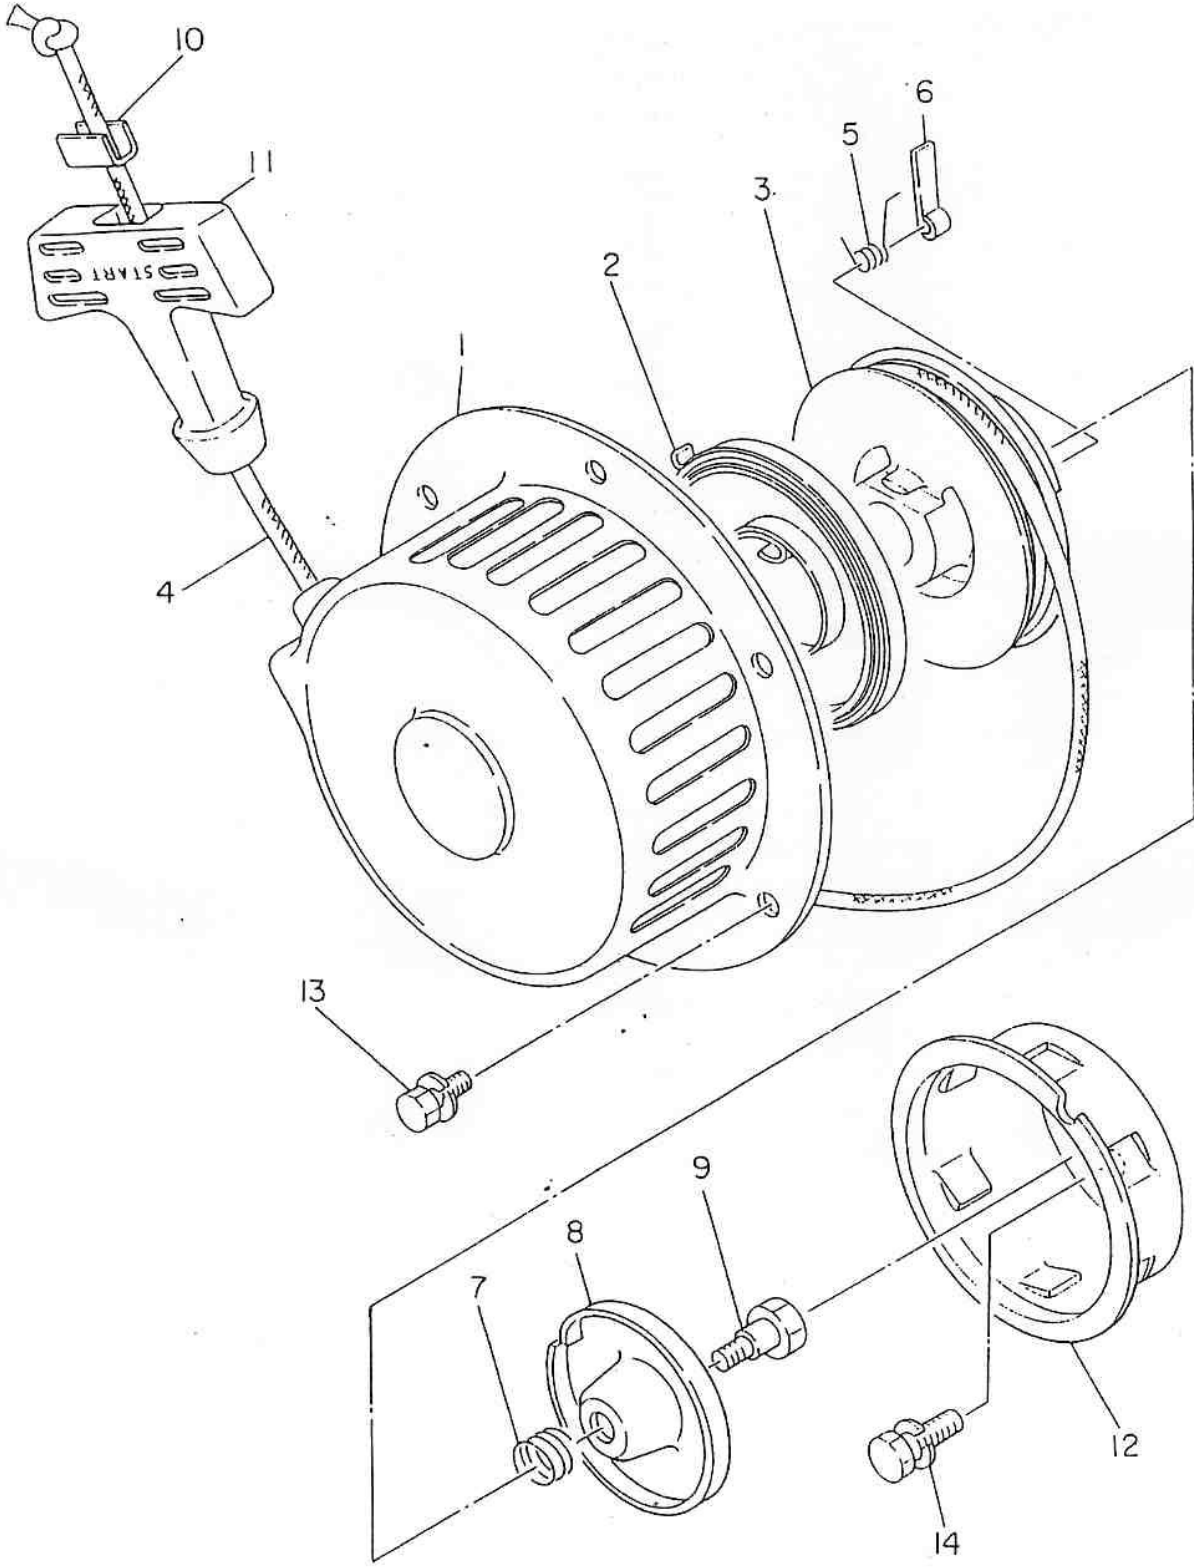

7. RECOIL STARTER