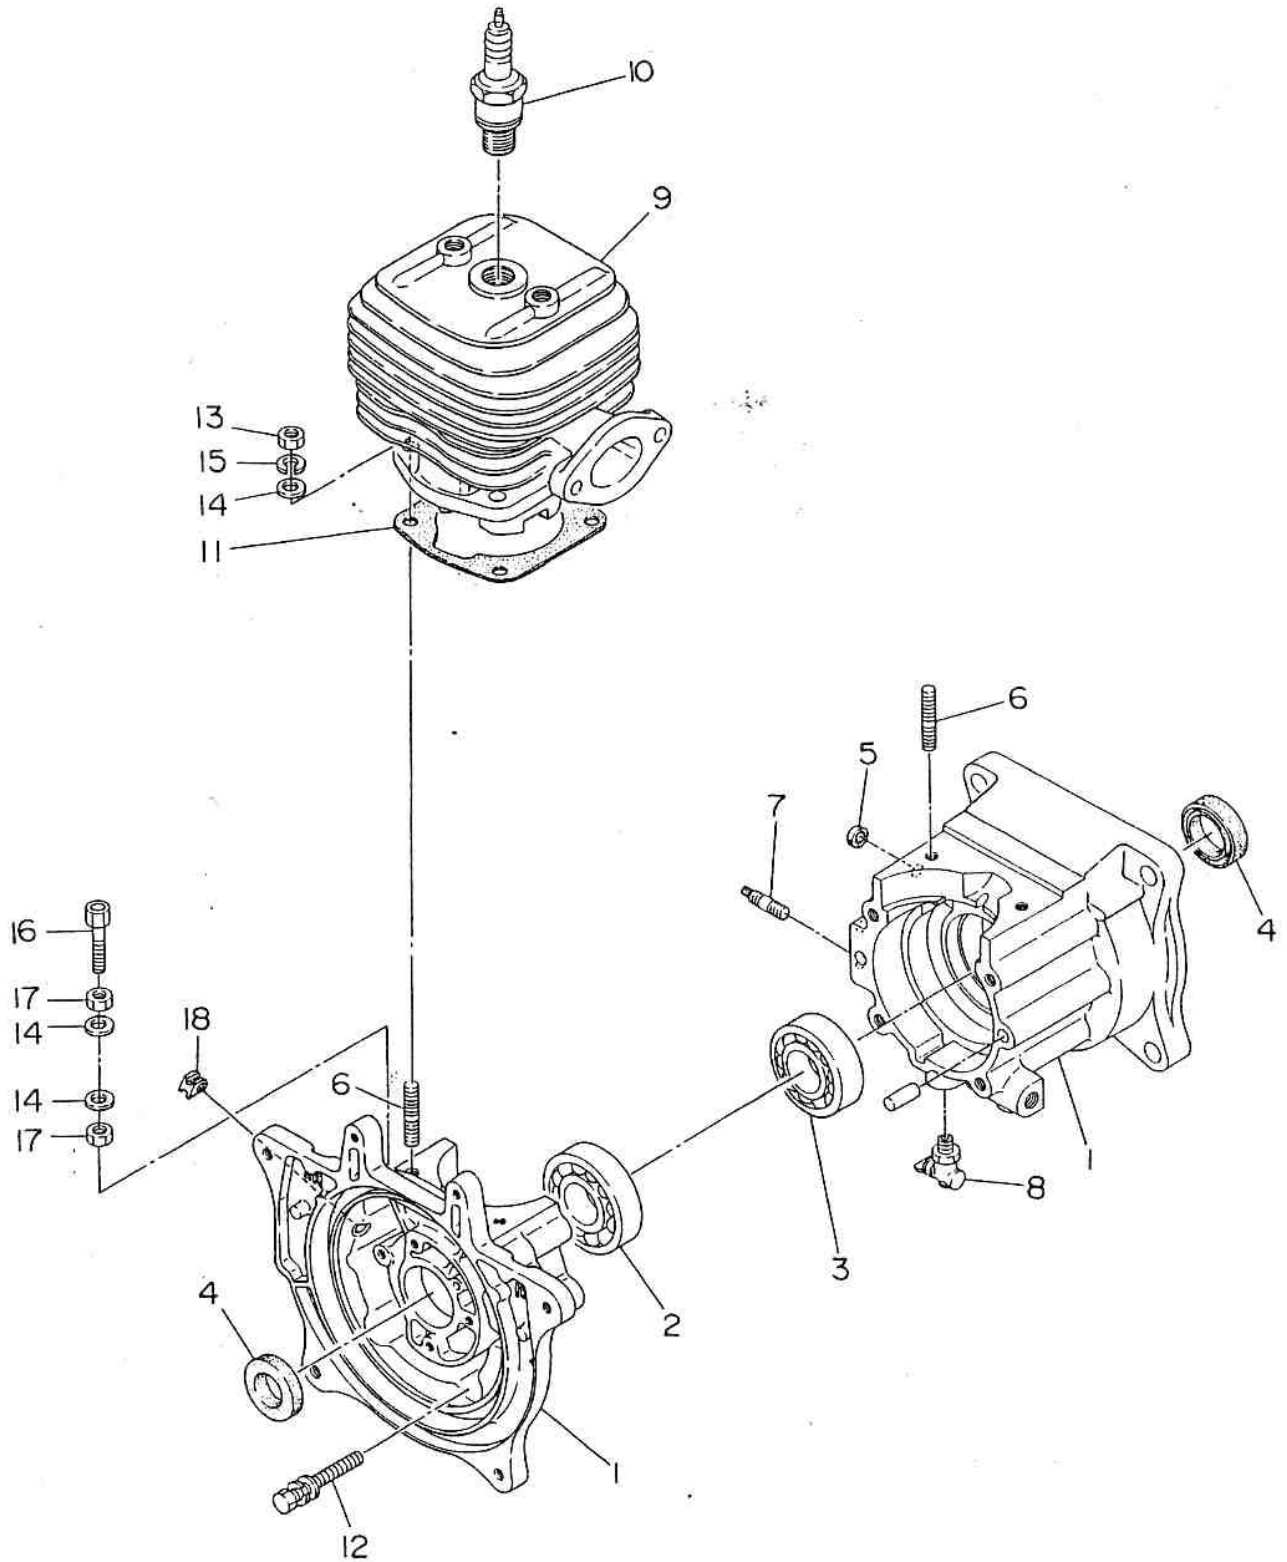

Robin Engine

Model EC08

for STONE

PARTS CATALOG

Spec.No. EC080DD0386

 **富士重工業株式会社**
FUJI HEAVY INDUSTRIES LTD.

1. CRANKCASE AND CYLINDER

2. CRANKSHAFT AND PISTON

3. GOVERNOR

4. MUFFLER

5. CARBURETOR AND AIR CLEANER

5. CARBURETOR AND AIR CLEANER

Ref. No.	Parts Number	Parts Name	Qty	Description
* 1	580-60840-00	CARBURETOR ASSY	1	Incl. 2~29
2	580-60840-20	COVER ASS'Y	1	
3	147-62562-08	GASKET	1	
4	147-62563-08	DIAPHRAGM	1	
5	147-62561-08	SCREEN	1	
6	106-62568-18	VALVE (inlet needle)	1	
7	106-62571-08	GASKET	1	
8	106-62574-08	DIAPHRAGM ASSY	1	
9	147-62565-08	COVER	1	
10	106-62585-08	PIN	1	
11	147-62576-08	LEVER (metering)	1	
12	106-62575-08	SCREW	1	
13	580-60840-30	SPRING	1	
14	580-60840-40	SHAFT ASSY (choke)	1	
15	580-60840-50	SHAFT ASSY (throttle)	1	
16	580-60840-60	VALVE (throttle)	1	
17	147-62573-08	SCREW	1	
18	106-62578-08	SCREW ASSY	4	
19	106-62579-08	SPRING (idle adjust)	1	
20	106-62589-08	SCREW	1	
21	106-62576-08	SCREW ASSY	5	
22	580-60841-10	SPRING (needle adjust)	2	
23	580-60841-20	NEEDLE (high speed)	1	
24	580-60841-30	NEEDLE (idle)	1	
25	106-62581-08	SPRING	1	
26	106-62569-08	BALL	1	
27	106-62567-08	VALVE (choke)	1	
28	510-60450-40	CLIP	1	
29	510-60451-40	SCREW	1	
*30	580-30370-00	AIR CLEANER ASSY	1	Incl. 31~33
31	106-32602-07	ELEMENT SET	1	
32	106-32723-08	PACKING	1	
33	106-32738-08	LABEL	1	
34	073-63699-80	LABEL	1	
35	001-66057-00	BOLT	2	
36	002-27050-00	NUT	2	
37	580-35013-00	PLATE (air cleaner)	1	
38	106-35202-01	LOCK WASHER	1	
39	023-00698-40	SPACER	2	
40	580-35014-00	INSULATOR	1	
41	106-65002-03	GASKET	1	
42	106-35001-03	GASKET (insulator)	1	