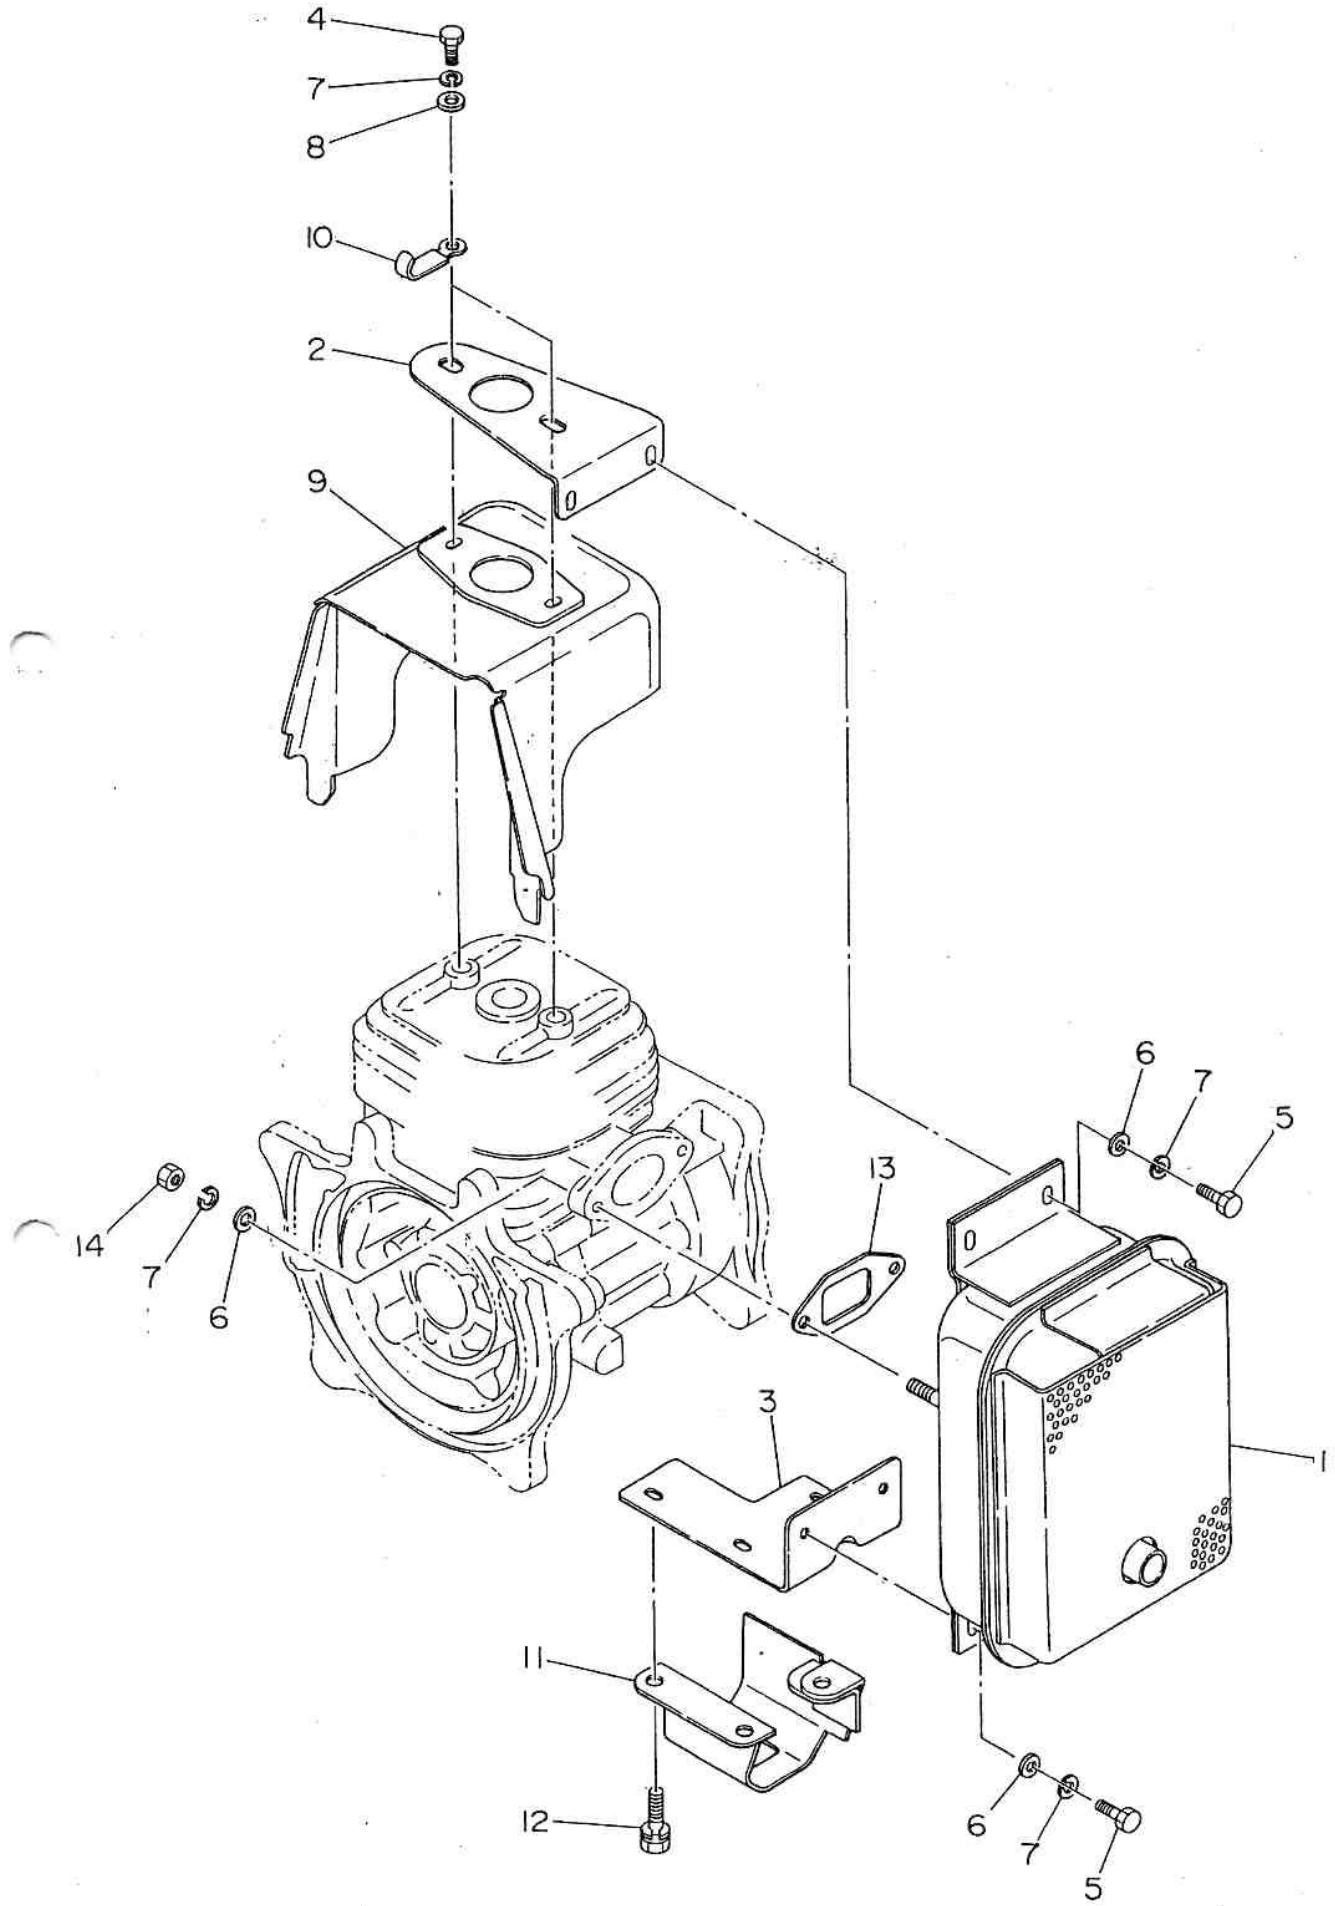

Robin Engine

Model EC08

for STONE

PARTS CATALOG

Spec.No. EC080DD0386

 **富士重工業株式会社**
FUJI HEAVY INDUSTRIES LTD.

1. CRANKCASE AND CYLINDER

2. CRANKSHAFT AND PISTON

3. GOVERNOR

4. MUFFLER

5. CARBURETOR AND AIR CLEANER

5. CARBURETOR AND AIR CLEANER

Ref. No.	Parts Number	Parts Name	Qty	Description
* 1	580-60840-00	CARBURETOR ASSY	1	Incl. 2~29
2	580-60840-20	COVER ASS'Y	1	
3	147-62562-08	GASKET	1	
4	147-62563-08	DIAPHRAGM	1	
5	147-62561-08	SCREEN	1	
6	106-62568-18	VALVE (inlet needle)	1	
7	106-62571-08	GASKET	1	
8	106-62574-08	DIAPHRAGM ASSY	1	
9	147-62565-08	COVER	1	
10	106-62585-08	PIN	1	
11	147-62576-08	LEVER (metering)	1	
12	106-62575-08	SCREW	1	
13	580-60840-30	SPRING	1	
14	580-60840-40	SHAFT ASSY (choke)	1	
15	580-60840-50	SHAFT ASSY (throttle)	1	
16	580-60840-60	VALVE (throttle)	1	
17	147-62573-08	SCREW	1	
18	106-62578-08	SCREW ASSY	4	
19	106-62579-08	SPRING (idle adjust)	1	
20	106-62589-08	SCREW	1	
21	106-62576-08	SCREW ASSY	5	
22	580-60841-10	SPRING (needle adjust)	2	
23	580-60841-20	NEEDLE (high speed)	1	
24	580-60841-30	NEEDLE (idle)	1	
25	106-62581-08	SPRING	1	
26	106-62569-08	BALL	1	
27	106-62567-08	VALVE (choke)	1	
28	510-60450-40	CLIP	1	
29	510-60451-40	SCREW	1	
*30	580-30370-00	AIR CLEANER ASSY	1	Incl. 31~33
31	106-32602-07	ELEMENT SET	1	
32	106-32723-08	PACKING	1	
33	106-32738-08	LABEL	1	
34	073-63699-80	LABEL	1	
35	001-66057-00	BOLT	2	
36	002-27050-00	NUT	2	
37	580-35013-00	PLATE (air cleaner)	1	
38	106-35202-01	LOCK WASHER	1	
39	023-00698-40	SPACER	2	
40	580-35014-00	INSULATOR	1	
41	106-65002-03	GASKET	1	
42	106-35001-03	GASKET (insulator)	1	