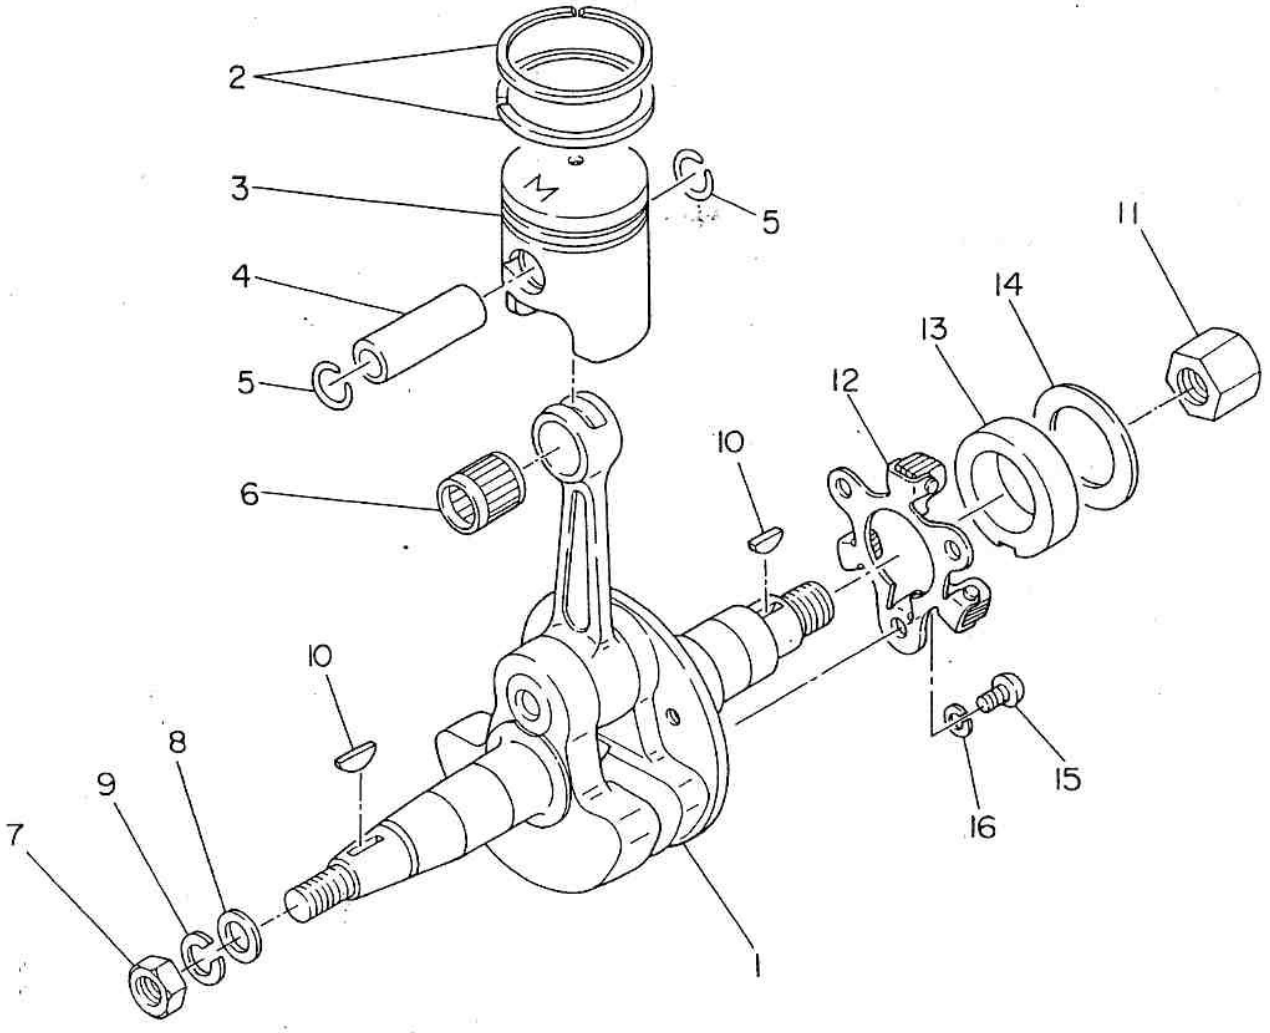

Robin Engine

Model EC08

for STONE

PARTS CATALOG

Spec.No. EC080DD0386

 **富士重工業株式会社**
FUJI HEAVY INDUSTRIES LTD.

1. CRANKCASE AND CYLINDER

2. CRANKSHAFT AND PISTON

3. GOVERNOR

4. MUFFLER

5. CARBURETOR AND AIR CLEANER

5. CARBURETOR AND AIR CLEANER

Ref. No.	Parts Number	Parts Name	Qty	Description
* 1	580-60840-00	CARBURETOR ASSY	1	Incl. 2~29
2	580-60840-20	COVER ASS'Y	1	
3	147-62562-08	GASKET	1	
4	147-62563-08	DIAPHRAGM	1	
5	147-62561-08	SCREEN	1	
6	106-62568-18	VALVE (inlet needle)	1	
7	106-62571-08	GASKET	1	
8	106-62574-08	DIAPHRAGM ASSY	1	
9	147-62565-08	COVER	1	
10	106-62585-08	PIN	1	
11	147-62576-08	LEVER (metering)	1	
12	106-62575-08	SCREW	1	
13	580-60840-30	SPRING	1	
14	580-60840-40	SHAFT ASSY (choke)	1	
15	580-60840-50	SHAFT ASSY (throttle)	1	
16	580-60840-60	VALVE (throttle)	1	
17	147-62573-08	SCREW	1	
18	106-62578-08	SCREW ASSY	4	
19	106-62579-08	SPRING (idle adjust)	1	
20	106-62589-08	SCREW	1	
21	106-62576-08	SCREW ASSY	5	
22	580-60841-10	SPRING (needle adjust)	2	
23	580-60841-20	NEEDLE (high speed)	1	
24	580-60841-30	NEEDLE (idle)	1	
25	106-62581-08	SPRING	1	
26	106-62569-08	BALL	1	
27	106-62567-08	VALVE (choke)	1	
28	510-60450-40	CLIP	1	
29	510-60451-40	SCREW	1	
*30	580-30370-00	AIR CLEANER ASSY	1	Incl. 31~33
31	106-32602-07	ELEMENT SET	1	
32	106-32723-08	PACKING	1	
33	106-32738-08	LABEL	1	
34	073-63699-80	LABEL	1	
35	001-66057-00	BOLT	2	
36	002-27050-00	NUT	2	
37	580-35013-00	PLATE (air cleaner)	1	
38	106-35202-01	LOCK WASHER	1	
39	023-00698-40	SPACER	2	
40	580-35014-00	INSULATOR	1	
41	106-65002-03	GASKET	1	
42	106-35001-03	GASKET (insulator)	1	