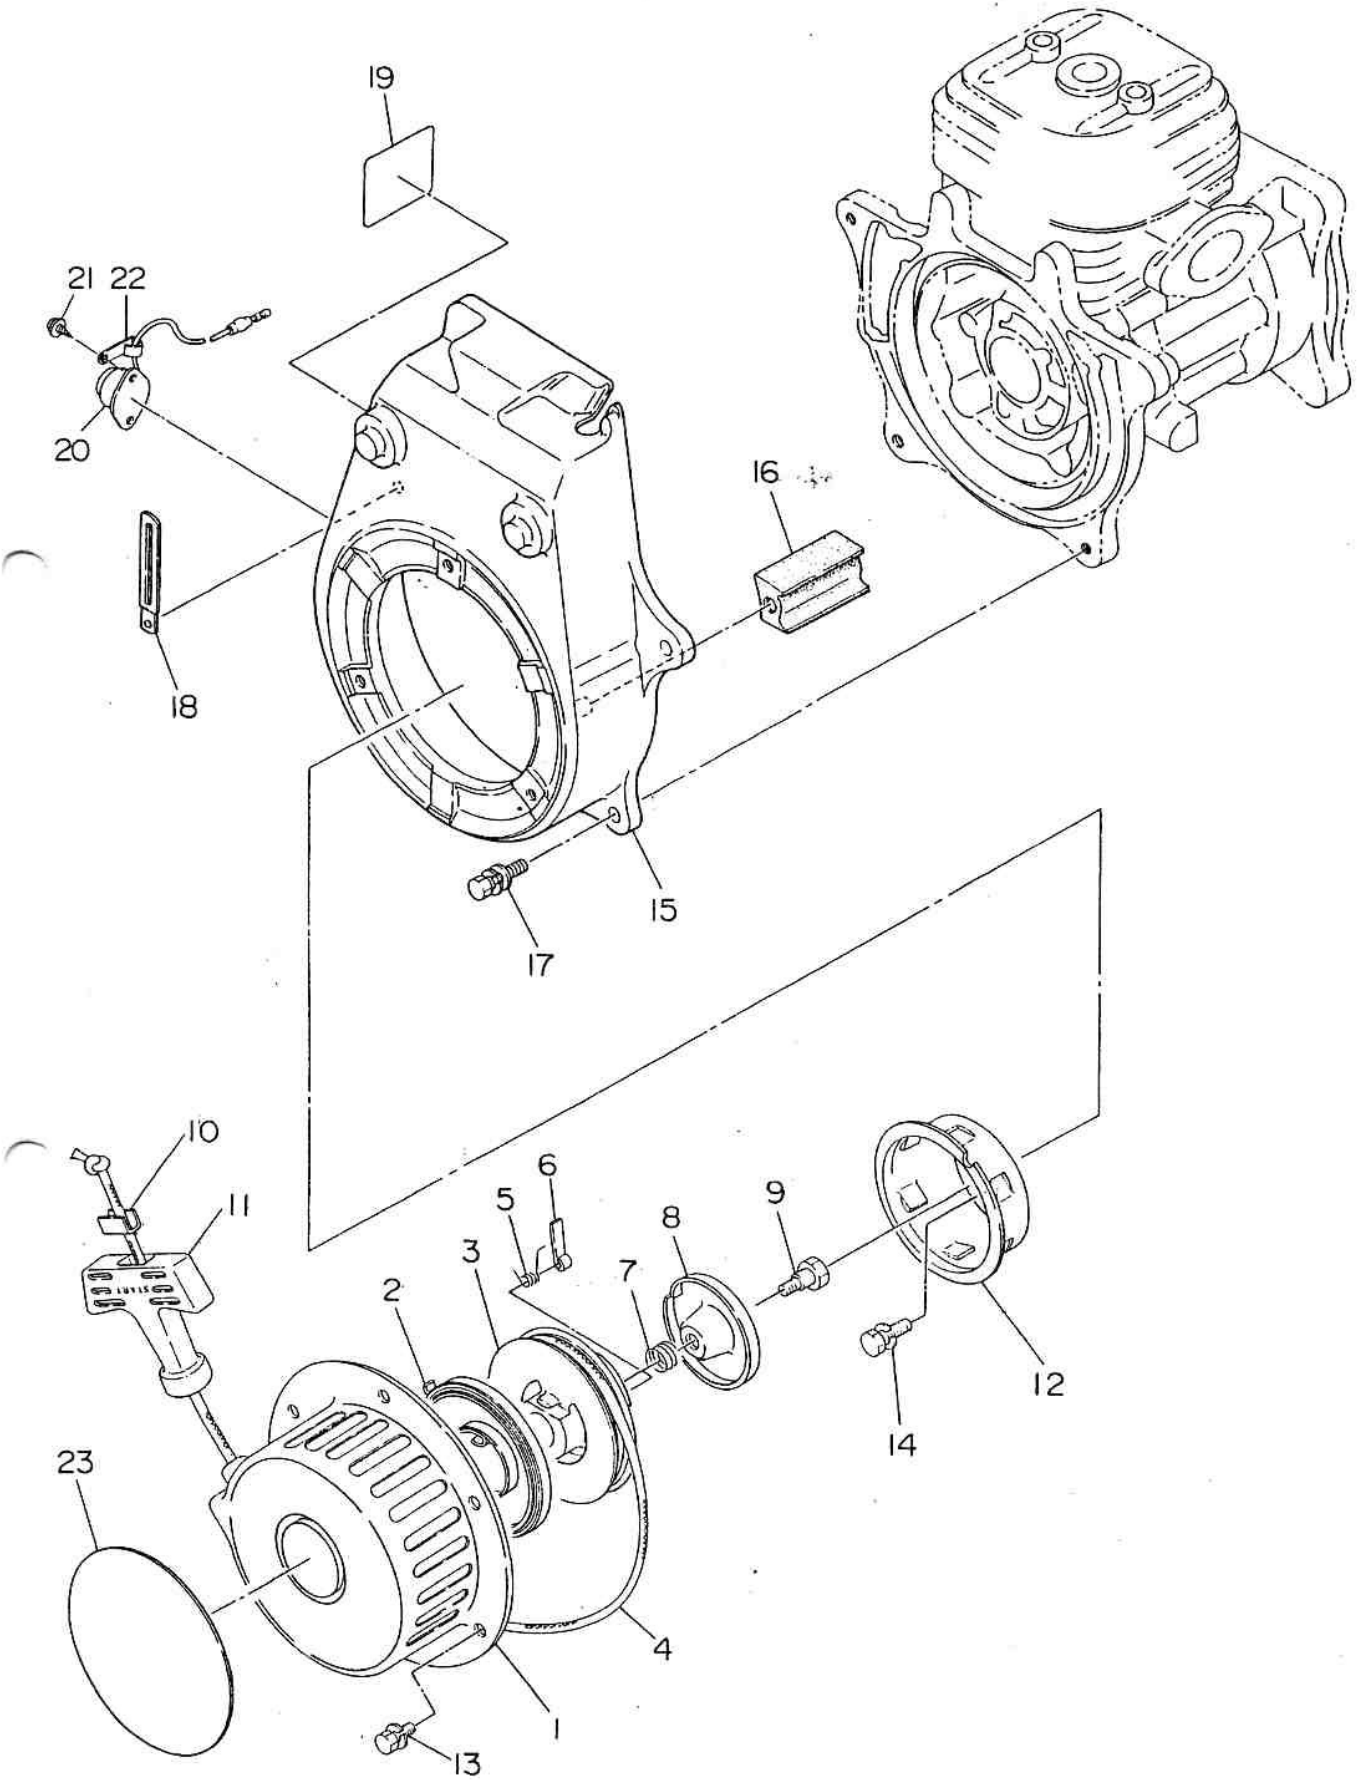

7. RECOIL STARTER AND BLOWER HOUSING