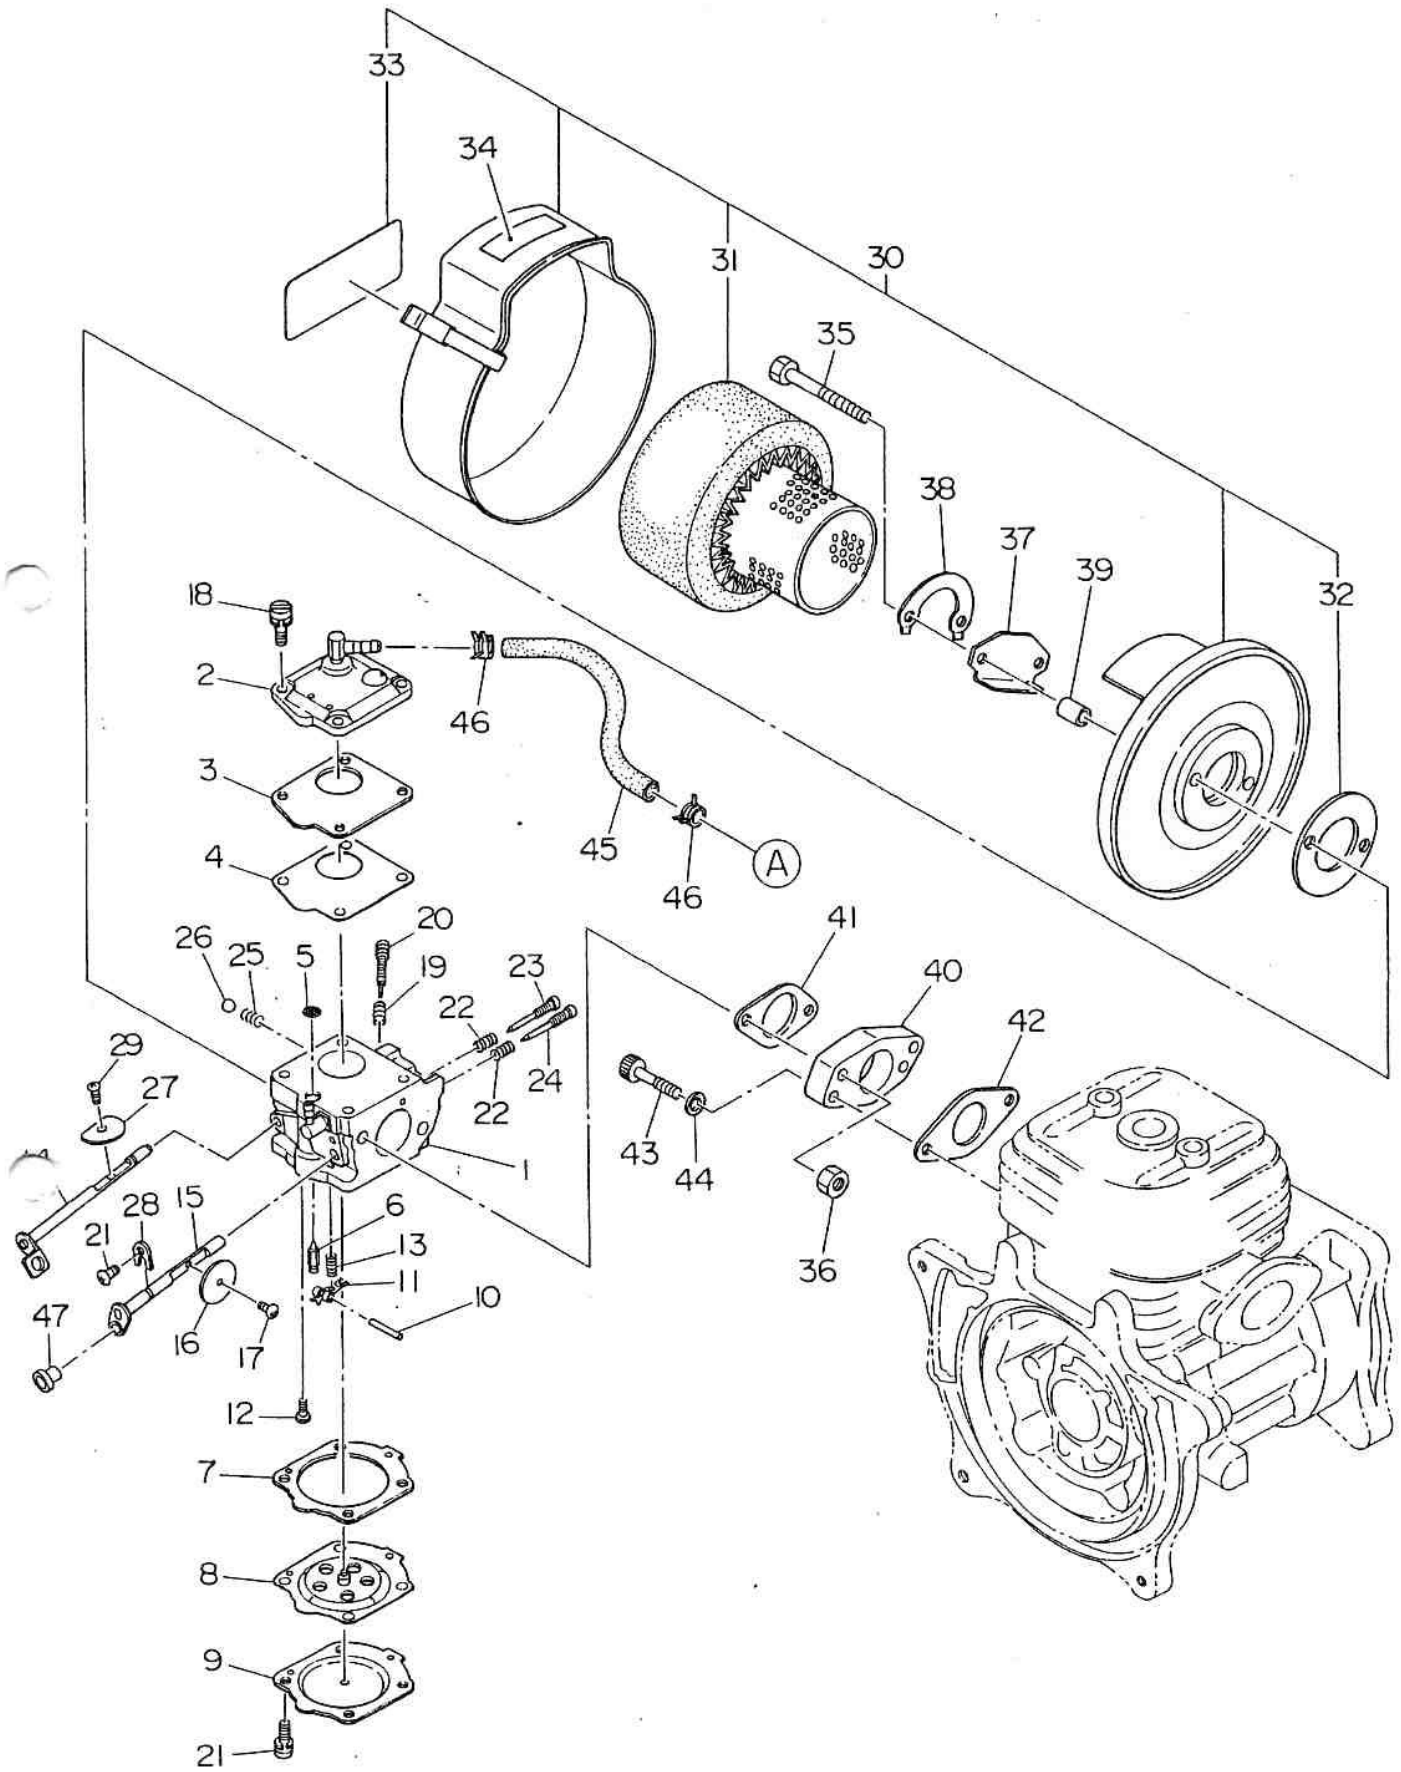

Robin Engine

Model EC08

for STONE

PARTS CATALOG

Spec.No. EC080DD0386

 **富士重工業株式会社**
FUJI HEAVY INDUSTRIES LTD.

1. CRANKCASE AND CYLINDER

2. CRANKSHAFT AND PISTON

3. GOVERNOR

4. MUFFLER

5. CARBURETOR AND AIR CLEANER

5. CARBURETOR AND AIR CLEANER

Ref. No.	Parts Number	Parts Name	Qty	Description
* 1	580-60840-00	CARBURETOR ASSY	1	Incl. 2~29
2	580-60840-20	COVER ASS'Y	1	
3	147-62562-08	GASKET	1	
4	147-62563-08	DIAPHRAGM	1	
5	147-62561-08	SCREEN	1	
6	106-62568-18	VALVE (inlet needle)	1	
7	106-62571-08	GASKET	1	
8	106-62574-08	DIAPHRAGM ASSY	1	
9	147-62565-08	COVER	1	
10	106-62585-08	PIN	1	
11	147-62576-08	LEVER (metering)	1	
12	106-62575-08	SCREW	1	
13	580-60840-30	SPRING	1	
14	580-60840-40	SHAFT ASSY (choke)	1	
15	580-60840-50	SHAFT ASSY (throttle)	1	
16	580-60840-60	VALVE (throttle)	1	
17	147-62573-08	SCREW	1	
18	106-62578-08	SCREW ASSY	4	
19	106-62579-08	SPRING (idle adjust)	1	
20	106-62589-08	SCREW	1	
21	106-62576-08	SCREW ASSY	5	
22	580-60841-10	SPRING (needle adjust)	2	
23	580-60841-20	NEEDLE (high speed)	1	
24	580-60841-30	NEEDLE (idle)	1	
25	106-62581-08	SPRING	1	
26	106-62569-08	BALL	1	
27	106-62567-08	VALVE (choke)	1	
28	510-60450-40	CLIP	1	
29	510-60451-40	SCREW	1	
*30	580-30370-00	AIR CLEANER ASSY	1	Incl. 31~33
31	106-32602-07	ELEMENT SET	1	
32	106-32723-08	PACKING	1	
33	106-32738-08	LABEL	1	
34	073-63699-80	LABEL	1	
35	001-66057-00	BOLT	2	
36	002-27050-00	NUT	2	
37	580-35013-00	PLATE (air cleaner)	1	
38	106-35202-01	LOCK WASHER	1	
39	023-00698-40	SPACER	2	
40	580-35014-00	INSULATOR	1	
41	106-65002-03	GASKET	1	
42	106-35001-03	GASKET (insulator)	1	