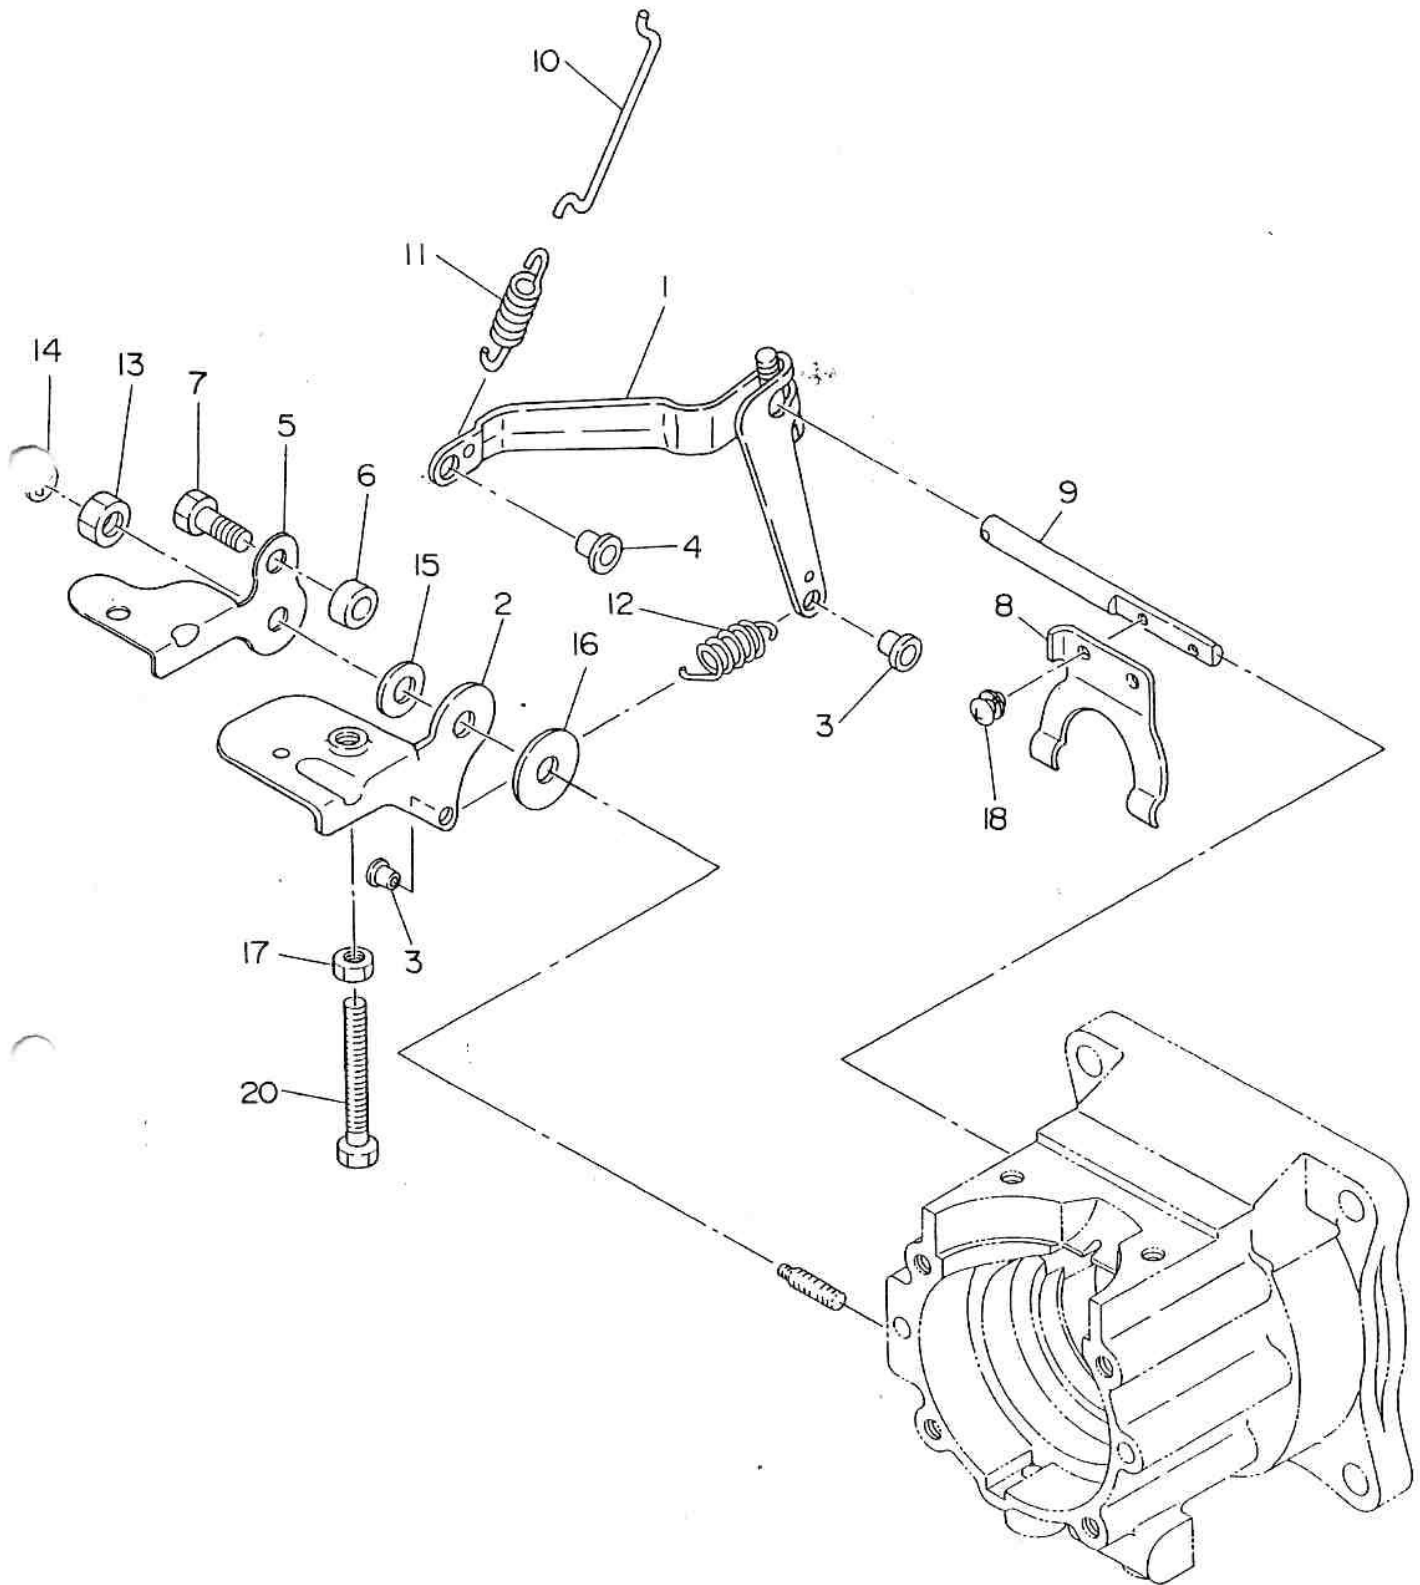

Robin Engine

Model EC08

for STONE

PARTS CATALOG

Spec.No. EC080DD0386

 **富士重工業株式会社**
FUJI HEAVY INDUSTRIES LTD.

1. CRANKCASE AND CYLINDER

2. CRANKSHAFT AND PISTON

3. GOVERNOR

4. MUFFLER

5. CARBURETOR AND AIR CLEANER

5. CARBURETOR AND AIR CLEANER

Ref. No.	Parts Number	Parts Name	Qty	Description
* 1	580-60840-00	CARBURETOR ASSY	1	Incl. 2~29
2	580-60840-20	COVER ASS'Y	1	
3	147-62562-08	GASKET	1	
4	147-62563-08	DIAPHRAGM	1	
5	147-62561-08	SCREEN	1	
6	106-62568-18	VALVE (inlet needle)	1	
7	106-62571-08	GASKET	1	
8	106-62574-08	DIAPHRAGM ASSY	1	
9	147-62565-08	COVER	1	
10	106-62585-08	PIN	1	
11	147-62576-08	LEVER (metering)	1	
12	106-62575-08	SCREW	1	
13	580-60840-30	SPRING	1	
14	580-60840-40	SHAFT ASSY (choke)	1	
15	580-60840-50	SHAFT ASSY (throttle)	1	
16	580-60840-60	VALVE (throttle)	1	
17	147-62573-08	SCREW	1	
18	106-62578-08	SCREW ASSY	4	
19	106-62579-08	SPRING (idle adjust)	1	
20	106-62589-08	SCREW	1	
21	106-62576-08	SCREW ASSY	5	
22	580-60841-10	SPRING (needle adjust)	2	
23	580-60841-20	NEEDLE (high speed)	1	
24	580-60841-30	NEEDLE (idle)	1	
25	106-62581-08	SPRING	1	
26	106-62569-08	BALL	1	
27	106-62567-08	VALVE (choke)	1	
28	510-60450-40	CLIP	1	
29	510-60451-40	SCREW	1	
*30	580-30370-00	AIR CLEANER ASSY	1	Incl. 31~33
31	106-32602-07	ELEMENT SET	1	
32	106-32723-08	PACKING	1	
33	106-32738-08	LABEL	1	
34	073-63699-80	LABEL	1	
35	001-66057-00	BOLT	2	
36	002-27050-00	NUT	2	
37	580-35013-00	PLATE (air cleaner)	1	
38	106-35202-01	LOCK WASHER	1	
39	023-00698-40	SPACER	2	
40	580-35014-00	INSULATOR	1	
41	106-65002-03	GASKET	1	
42	106-35001-03	GASKET (insulator)	1	