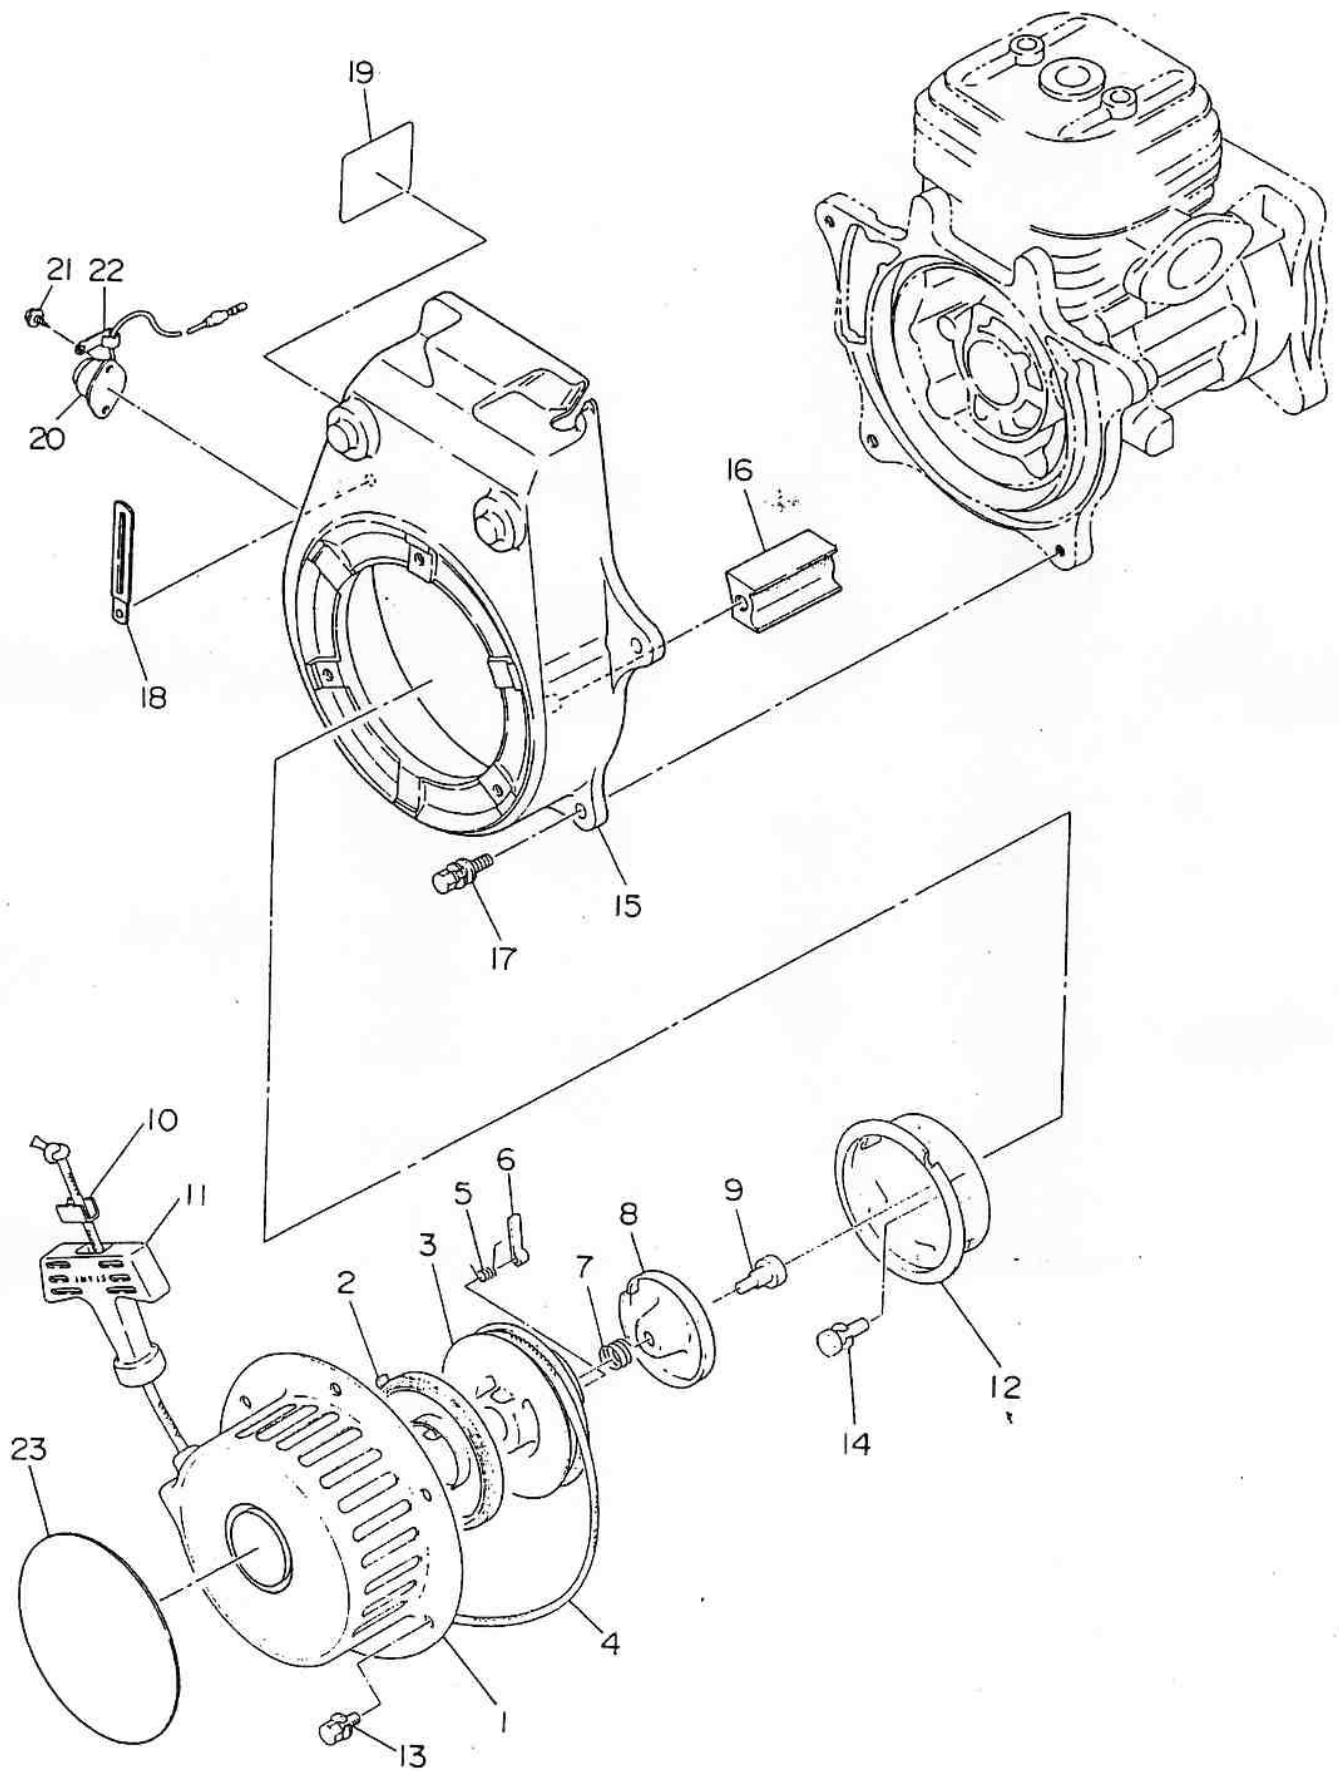

7. RECOIL STARTER AND BLOWER HOUSING