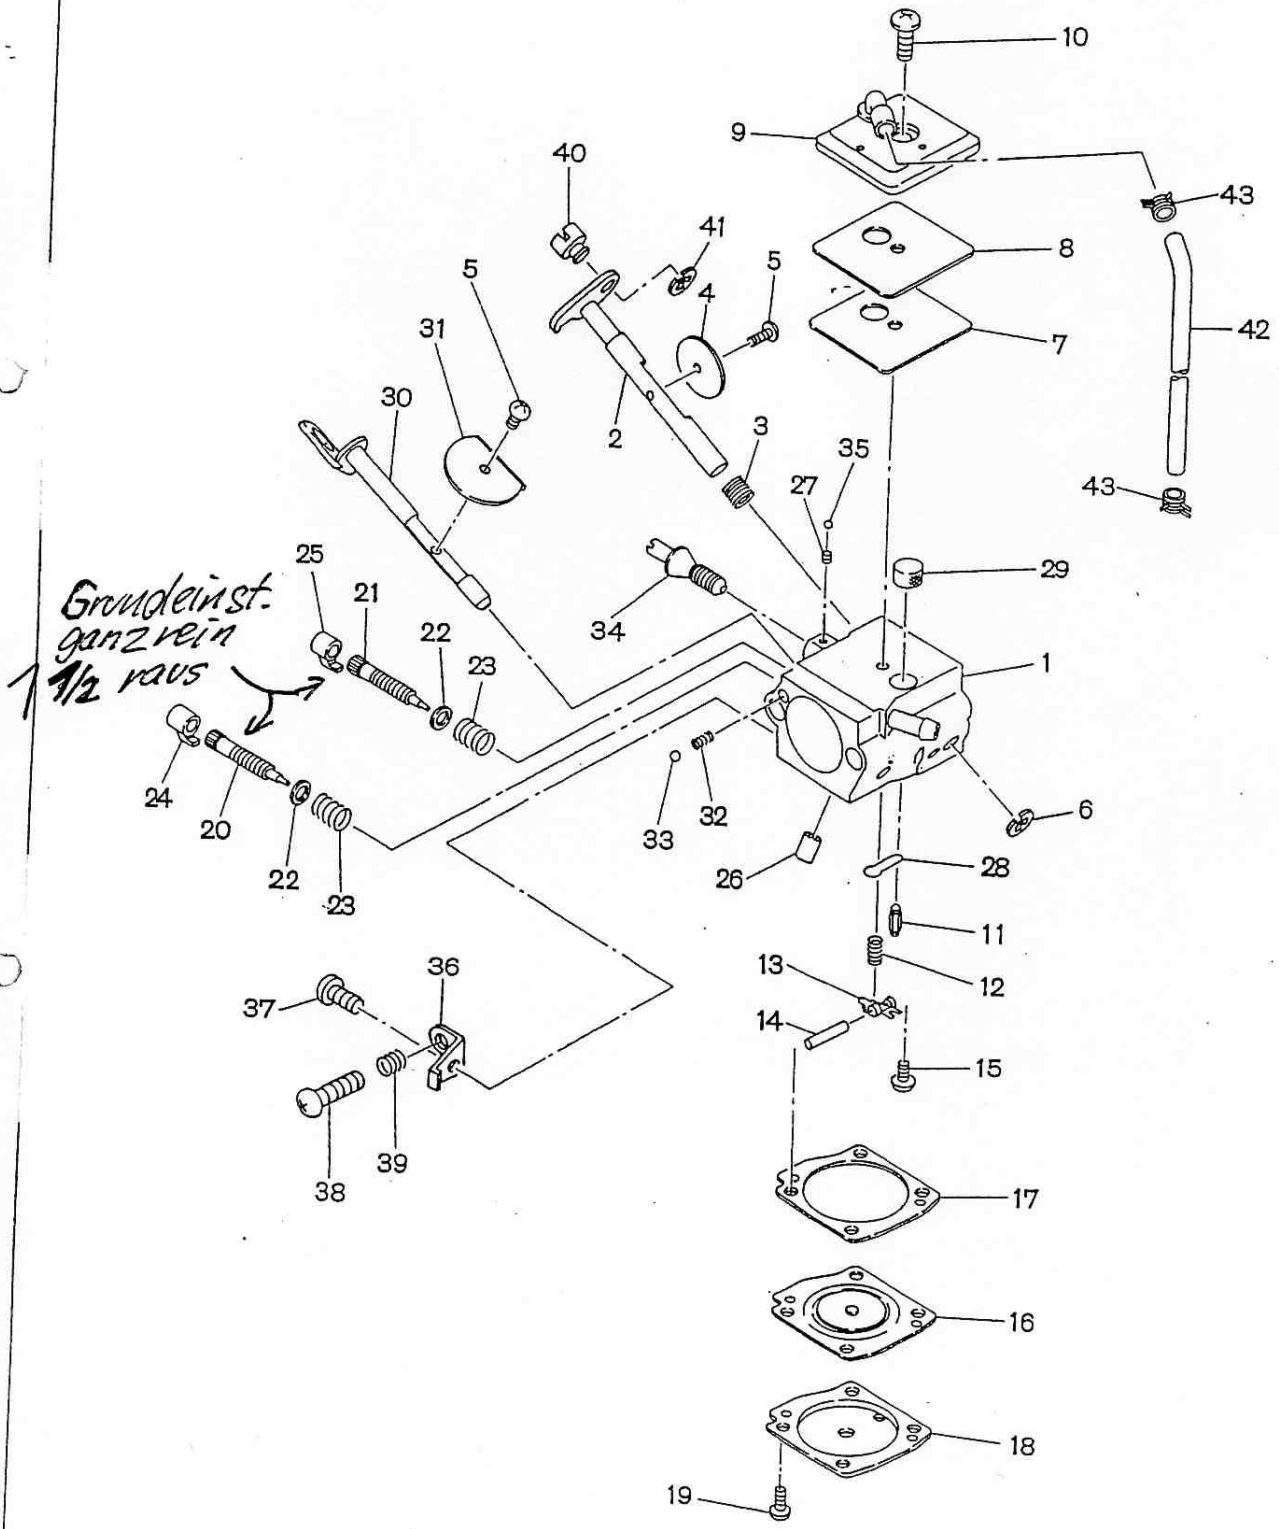

FIG. 5 CARBURETOR

Edma! FJ5A

106-62680-08
106-62491-08
106-62483-08
106-62482-08

FIG. 5 CARBURETOR

ZAMA choke LH

Interchangeability

Ref. No.	Parts Number	Description	Q'ty	Execution
* 1	161 - 62404 - 00	CARBURETOR ASS'Y · Includes items 2 thru 41	1	
2	161 - 62486 - 08	SHAFT ASS'Y, throttle	1	
3	161 - 62494 - 08	SPRING, throttle return	1	
4	106 - 62498 - 08	VALVE, throttle	1	
5	106 - 62497 - 08	SCREW	2	
6	161 - 62493 - 08	E - RING, throttle shaft	1	
7	106 - 62680 - 08	DIAPHRAGM, pump	1	
8	106 - 62491 - 08	GASKET, pump	1	
9	161 - 62485 - 08	COVER ASS'Y, pump	1	
10	106 - 62489 - 08	SCREW	1	
11	106 - 62488 - 08	VALVE, inlet needle	1	
12	106 - 62487 - 08	SPRING, metering lever	1	
13	161 - 62497 - 08	LEVER, metering	1	
14	106 - 62485 - 08	PIN	1	
15	106 - 62484 - 08	SCREW, pin	1	
16	106 - 62483 - 08	DIAPHRAGM ASS'Y, metering	1	
17	106 - 62482 - 08	GASKET	1	
18	106 - 62481 - 08	COVER, metering	1	
19	106 - 62480 - 08	SCREW	4	
20	106 - 62479 - 08	SCREW, main mixture	1	
21	106 - 62478 - 08	SCREW, idle mixture	1	
22	106 - 62477 - 08	WASHER	2	
23	106 - 62476 - 08	SPRING, adjust screw	2	
24	106 - 62475 - 08	LIMITER, main mixture	1	
25	106 - 62474 - 08	LIMITER, idle mixture	1	
26	106 - 62473 - 08	NOZZLE ASS'Y	1	
27	106 - 62472 - 08	PIECE	1	
28	106 - 62471 - 08	PLUG	1	
29	106 - 62470 - 08	STRAINER	1	
30	161 - 62496 - 08	SHAFT ASS'Y, choke	1	
31	106 - 62468 - 08	VALVE, choke	1	
32	106 - 62467 - 08	SPRING	1	
33	106 - 62466 - 08	BALL, steel	1	
34	106 - 62465 - 08	SCREW, adjust	1	
35	106 - 62681 - 08	BALL	1	
36	161 - 62484 - 08	LEVER, throttle adjust	1	
37	161 - 62491 - 08	SCREW	1	
38	161 - 62483 - 08	SCREW, throttle adjust	1	
39	106 - 62476 - 08	SPRING, adjust spring	1	
40	161 - 62482 - 08	POST	1	
41	161 - 62493 - 08	E - RING	1	
42	085 - 10400 - 00	RUBBER PIPE (4.5D x 9D x 150 l)	1	
43	056 - 10800 - 20	HOSE CLAMP	2	
		(NOTE)		

TX6