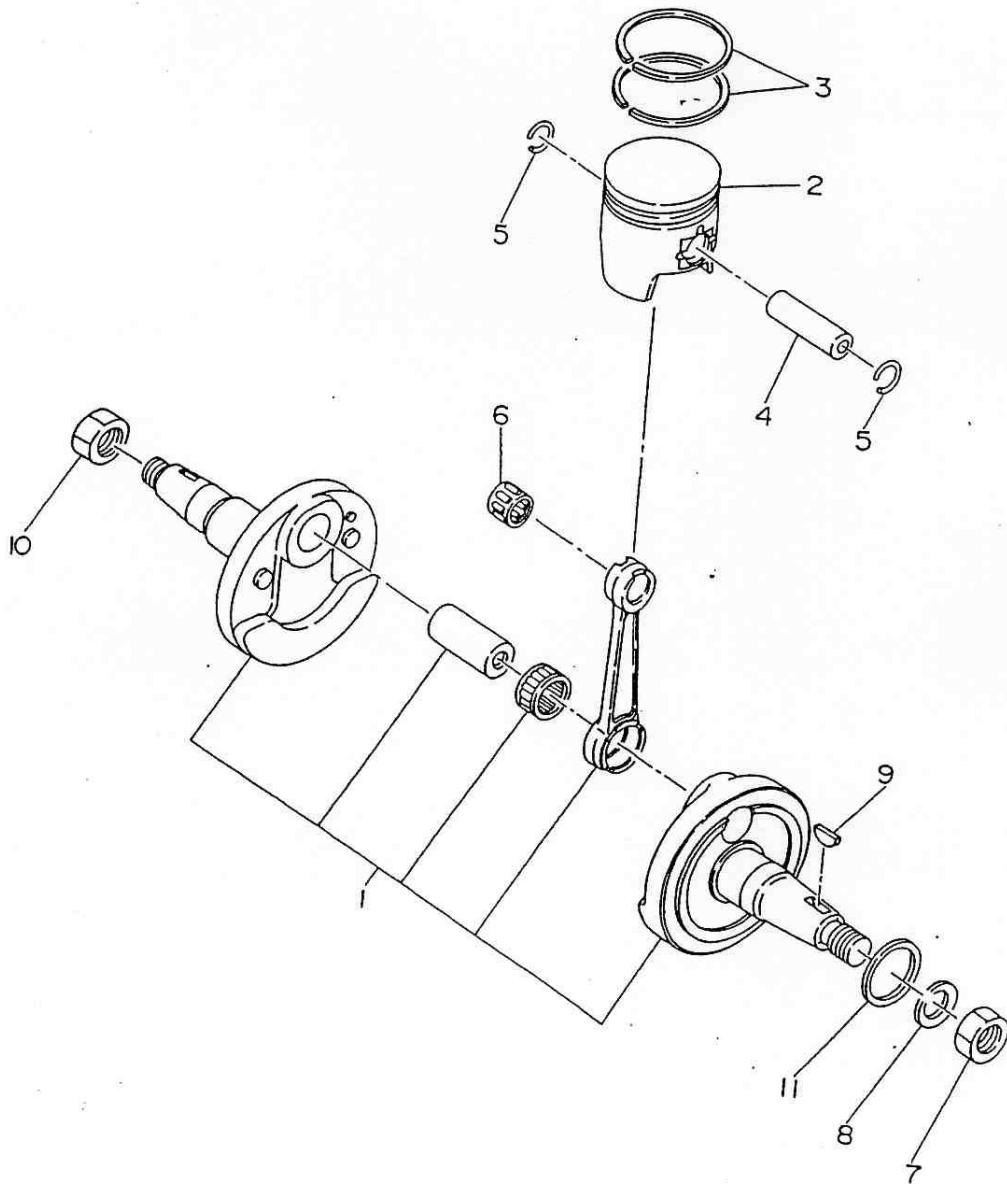

Robin Engine

Model EC12

for DELMAG
DELKO

PARTS CATALOG

Spec.No. EC120D47161

 **富士重工業株式会社**
FUJI HEAVY INDUSTRIES LTD.

FIG. 1 CRANKCASE and CYLINDER HEAD

FIG. 2 CRANKSHAFT and PISTON

Ref. No.	Parts Number	Description	Q'ty	Execution
* 1	161 - 62404 - 00	CARBURETOR ASS'Y · Includes items 2 thru 41	1	
2	161 - 62486 - 08	SHAFT ASS'Y, throttle	1	
3	161 - 62494 - 08	SPRING, throttle return	1	
4	106 - 62498 - 08	VALVE, throttle	1	
5	106 - 62497 - 08	SCREW	2	
6	161 - 62493 - 08	E - RING, throttle shaft	1	
7	106 - 62680 - 08	DIAPHRAGM, pump	1	
8	106 - 62491 - 08	GASKET, pump	1	
9	161 - 62485 - 08	COVER ASS'Y, pump	1	
10	106 - 62489 - 08	SCREW	1	
11	106 - 62488 - 08	VALVE, inlet needle	1	
12	106 - 62487 - 08	SPRING, metering lever	1	
13	161 - 62497 - 08	LEVER, metering	1	
14	106 - 62485 - 08	PIN	1	
15	106 - 62484 - 08	SCREW, pin	1	
16	106 - 62483 - 08	DIAPHRAGM ASS'Y, metering	1	
17	106 - 62482 - 08	GASKET	1	
18	106 - 62481 - 08	COVER, metering	1	
19	106 - 62480 - 08	SCREW	4	
20	106 - 62479 - 08	SCREW, main mixture	1	
21	106 - 62478 - 08	SCREW, idle mixture	1	
22	106 - 62477 - 08	WASHER	2	
23	106 - 62476 - 08	SPRING, adjust screw	2	
24	106 - 62475 - 08	LIMITER, main mixture	1	
25	106 - 62474 - 08	LIMITER, idle mixture	1	
26	106 - 62473 - 08	NOZZLE ASS'Y	1	
27	106 - 62472 - 08	PIECE	1	
28	106 - 62471 - 08	PLUG	1	
29	106 - 62470 - 08	STRAINER	1	
30	161 - 62496 - 08	SHAFT ASS'Y, choke	1	
31	106 - 62468 - 08	VALVE, choke	1	
32	106 - 62467 - 08	SPRING	1	
33	106 - 62466 - 08	BALL, steel	1	
34	106 - 62465 - 08	SCREW, adjust	1	
35	106 - 62681 - 08	BALL	1	
36	161 - 62484 - 08	LEVER, throttle adjust	1	
37	161 - 62491 - 08	SCREW	1	
38	161 - 62483 - 08	SCREW, throttle adjust	1	
39	106 - 62476 - 08	SPRING, adjust spring	1	
40	161 - 62482 - 08	POST	1	
41	161 - 62493 - 08	E - RING	1	
42	085 - 10400 - 00	RUBBER PIPE (4.5D x 9D x 150 l)	1	
43	056 - 10800 - 20	HOSE CLAMP	2	
		(NOTE)		