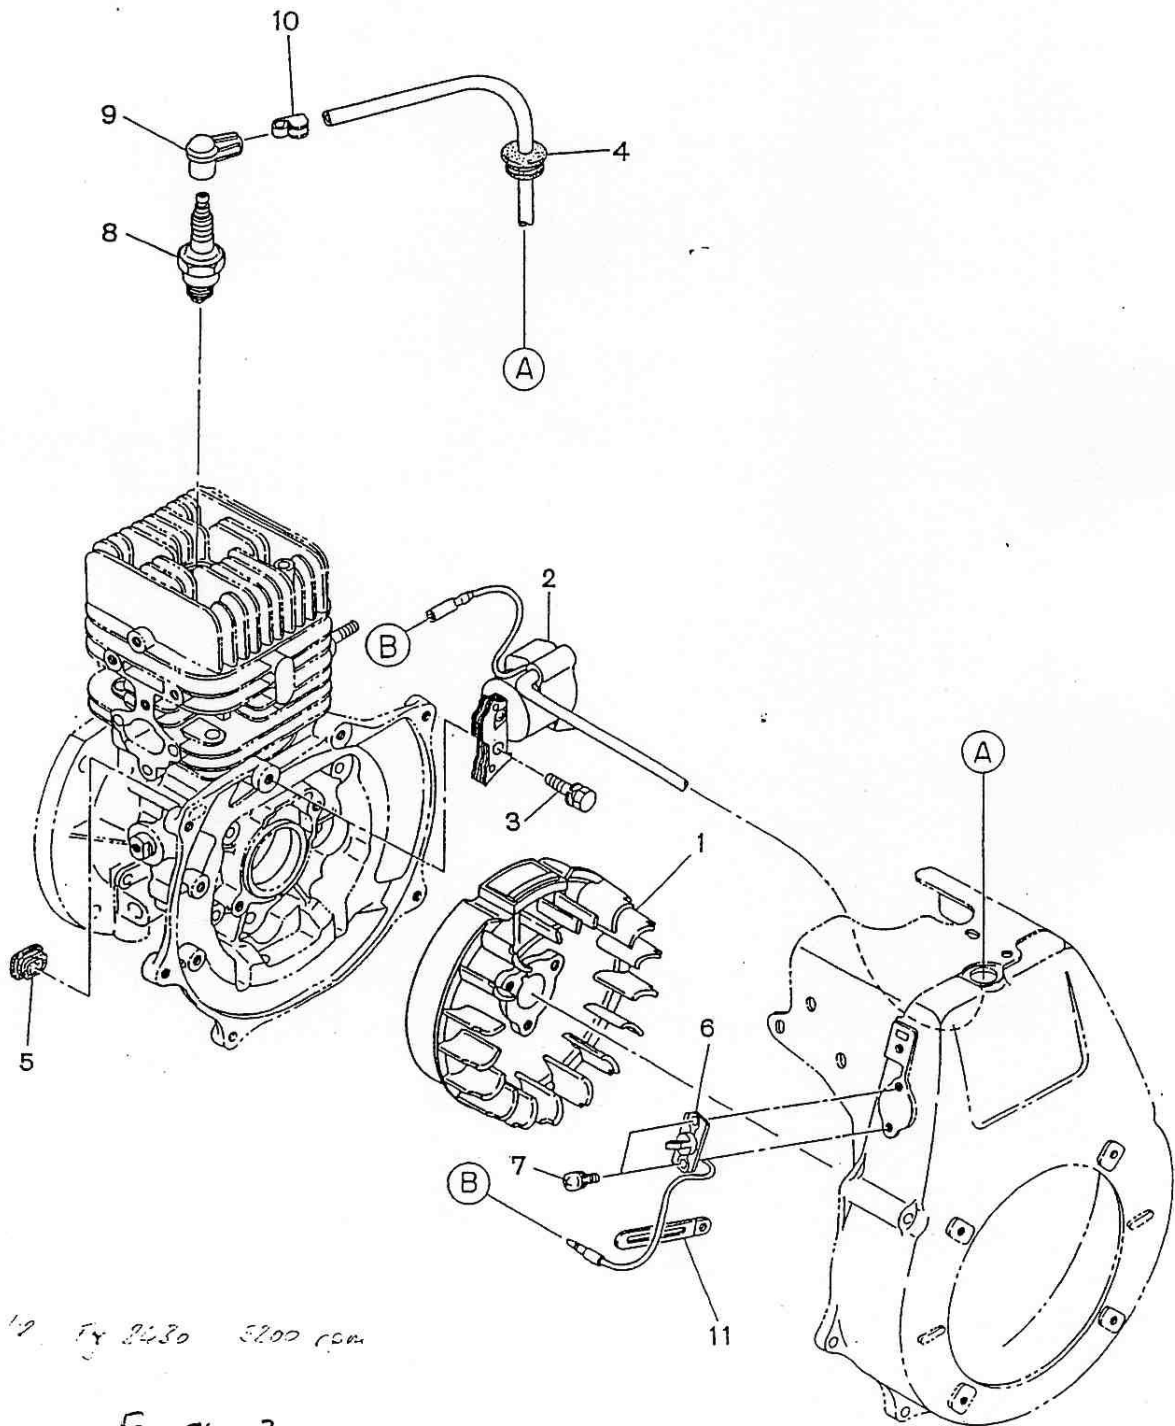

FIG. 6 ELECTRIC DEVICE

S'9 Ey 2430 5200 rpm

Ey 24-30
Speed Limiter 167-71502-01 = 5200 rpm