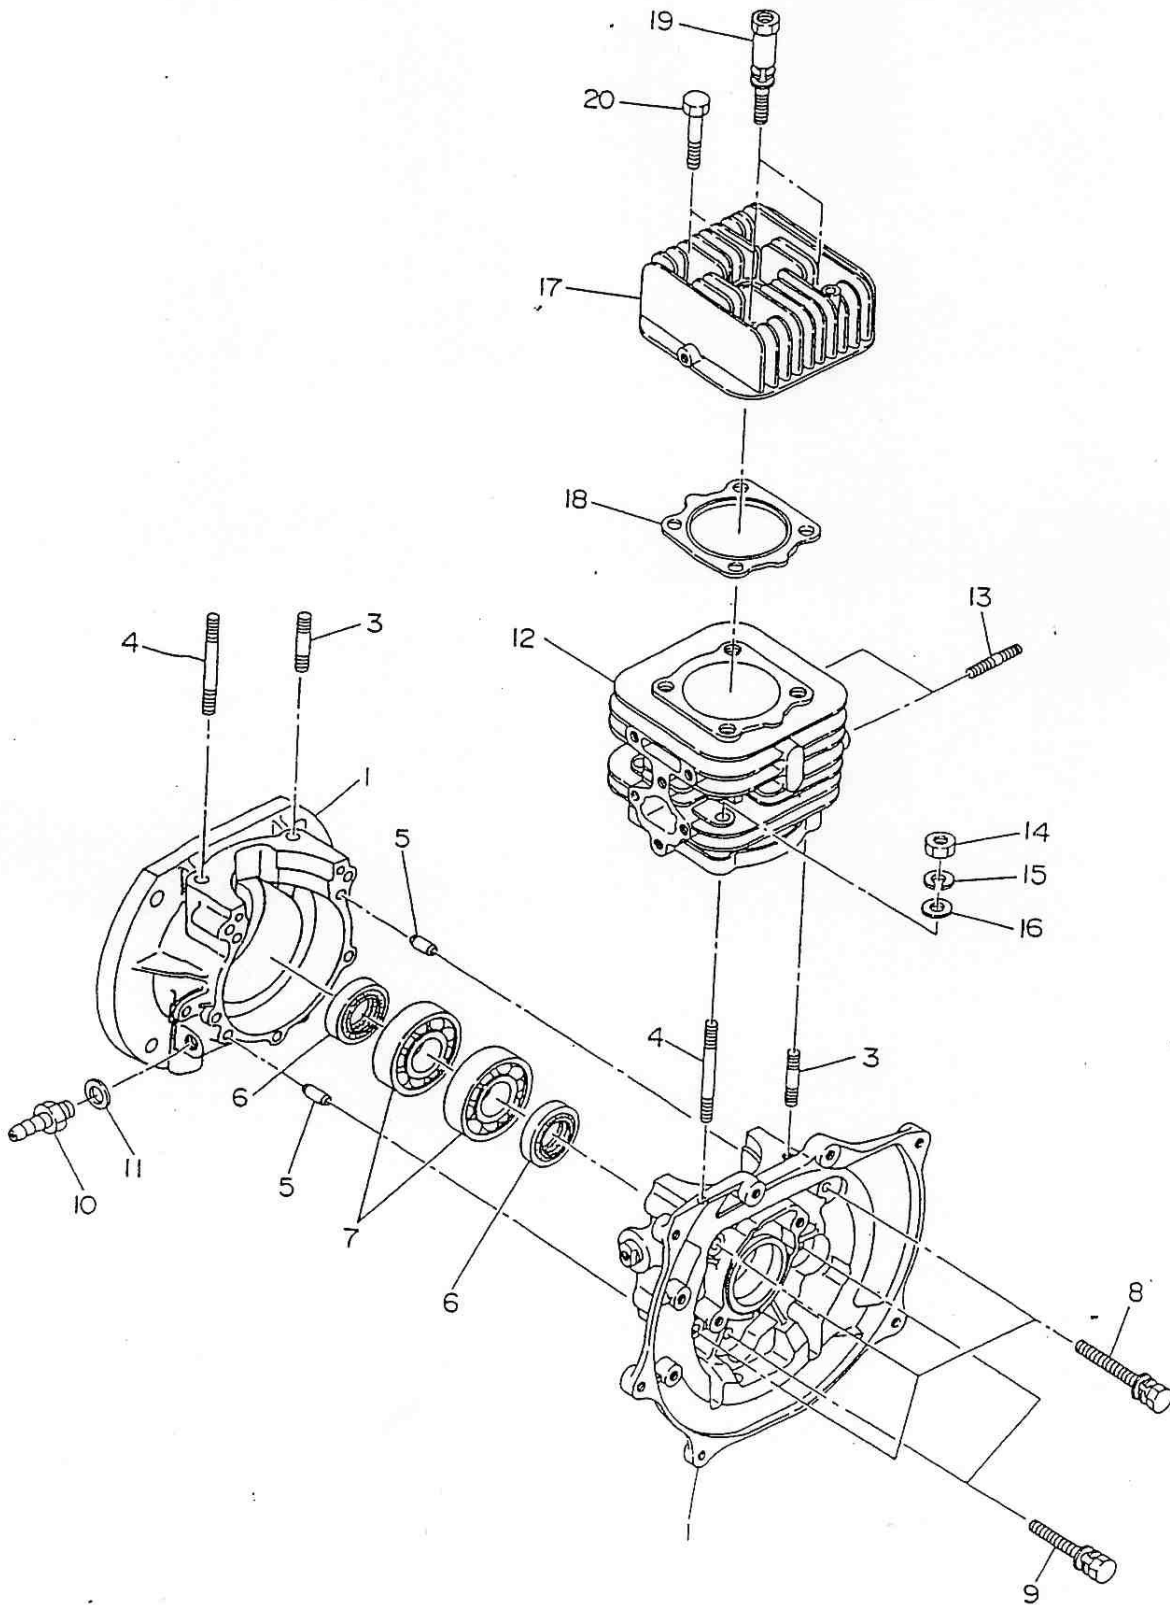

Robin Engine

Model EC12

for DELMAG
DELKO

PARTS CATALOG

Spec.No. EC120D47161

 **富士重工業株式会社**
FUJI HEAVY INDUSTRIES LTD.

FIG. 1 CRANKCASE and CYLINDER HEAD

FIG. 2 CRANKSHAFT and PISTON

Ref. No.	Parts Number	Description	Q'ty	Execution
* 1	161 - 62404 - 00	CARBURETOR ASS'Y · Includes items 2 thru 41	1	
2	161 - 62486 - 08	SHAFT ASS'Y, throttle	1	
3	161 - 62494 - 08	SPRING, throttle return	1	
4	106 - 62498 - 08	VALVE, throttle	1	
5	106 - 62497 - 08	SCREW	2	
6	161 - 62493 - 08	E - RING, throttle shaft	1	
7	106 - 62680 - 08	DIAPHRAGM, pump	1	
8	106 - 62491 - 08	GASKET, pump	1	
9	161 - 62485 - 08	COVER ASS'Y, pump	1	
10	106 - 62489 - 08	SCREW	1	
11	106 - 62488 - 08	VALVE, inlet needle	1	
12	106 - 62487 - 08	SPRING, metering lever	1	
13	161 - 62497 - 08	LEVER, metering	1	
14	106 - 62485 - 08	PIN	1	
15	106 - 62484 - 08	SCREW, pin	1	
16	106 - 62483 - 08	DIAPHRAGM ASS'Y, metering	1	
17	106 - 62482 - 08	GASKET	1	
18	106 - 62481 - 08	COVER, metering	1	
19	106 - 62480 - 08	SCREW	4	
20	106 - 62479 - 08	SCREW, main mixture	1	
21	106 - 62478 - 08	SCREW, idle mixture	1	
22	106 - 62477 - 08	WASHER	2	
23	106 - 62476 - 08	SPRING, adjust screw	2	
24	106 - 62475 - 08	LIMITER, main mixture	1	
25	106 - 62474 - 08	LIMITER, idle mixture	1	
26	106 - 62473 - 08	NOZZLE ASS'Y	1	
27	106 - 62472 - 08	PIECE	1	
28	106 - 62471 - 08	PLUG	1	
29	106 - 62470 - 08	STRAINER	1	
30	161 - 62496 - 08	SHAFT ASS'Y, choke	1	
31	106 - 62468 - 08	VALVE, choke	1	
32	106 - 62467 - 08	SPRING	1	
33	106 - 62466 - 08	BALL, steel	1	
34	106 - 62465 - 08	SCREW, adjust	1	
35	106 - 62681 - 08	BALL	1	
36	161 - 62484 - 08	LEVER, throttle adjust	1	
37	161 - 62491 - 08	SCREW	1	
38	161 - 62483 - 08	SCREW, throttle adjust	1	
39	106 - 62476 - 08	SPRING, adjust spring	1	
40	161 - 62482 - 08	POST	1	
41	161 - 62493 - 08	E - RING	1	
42	085 - 10400 - 00	RUBBER PIPE (4.5D x 9D x 150 l)	1	
43	056 - 10800 - 20	HOSE CLAMP	2	
		(NOTE)		