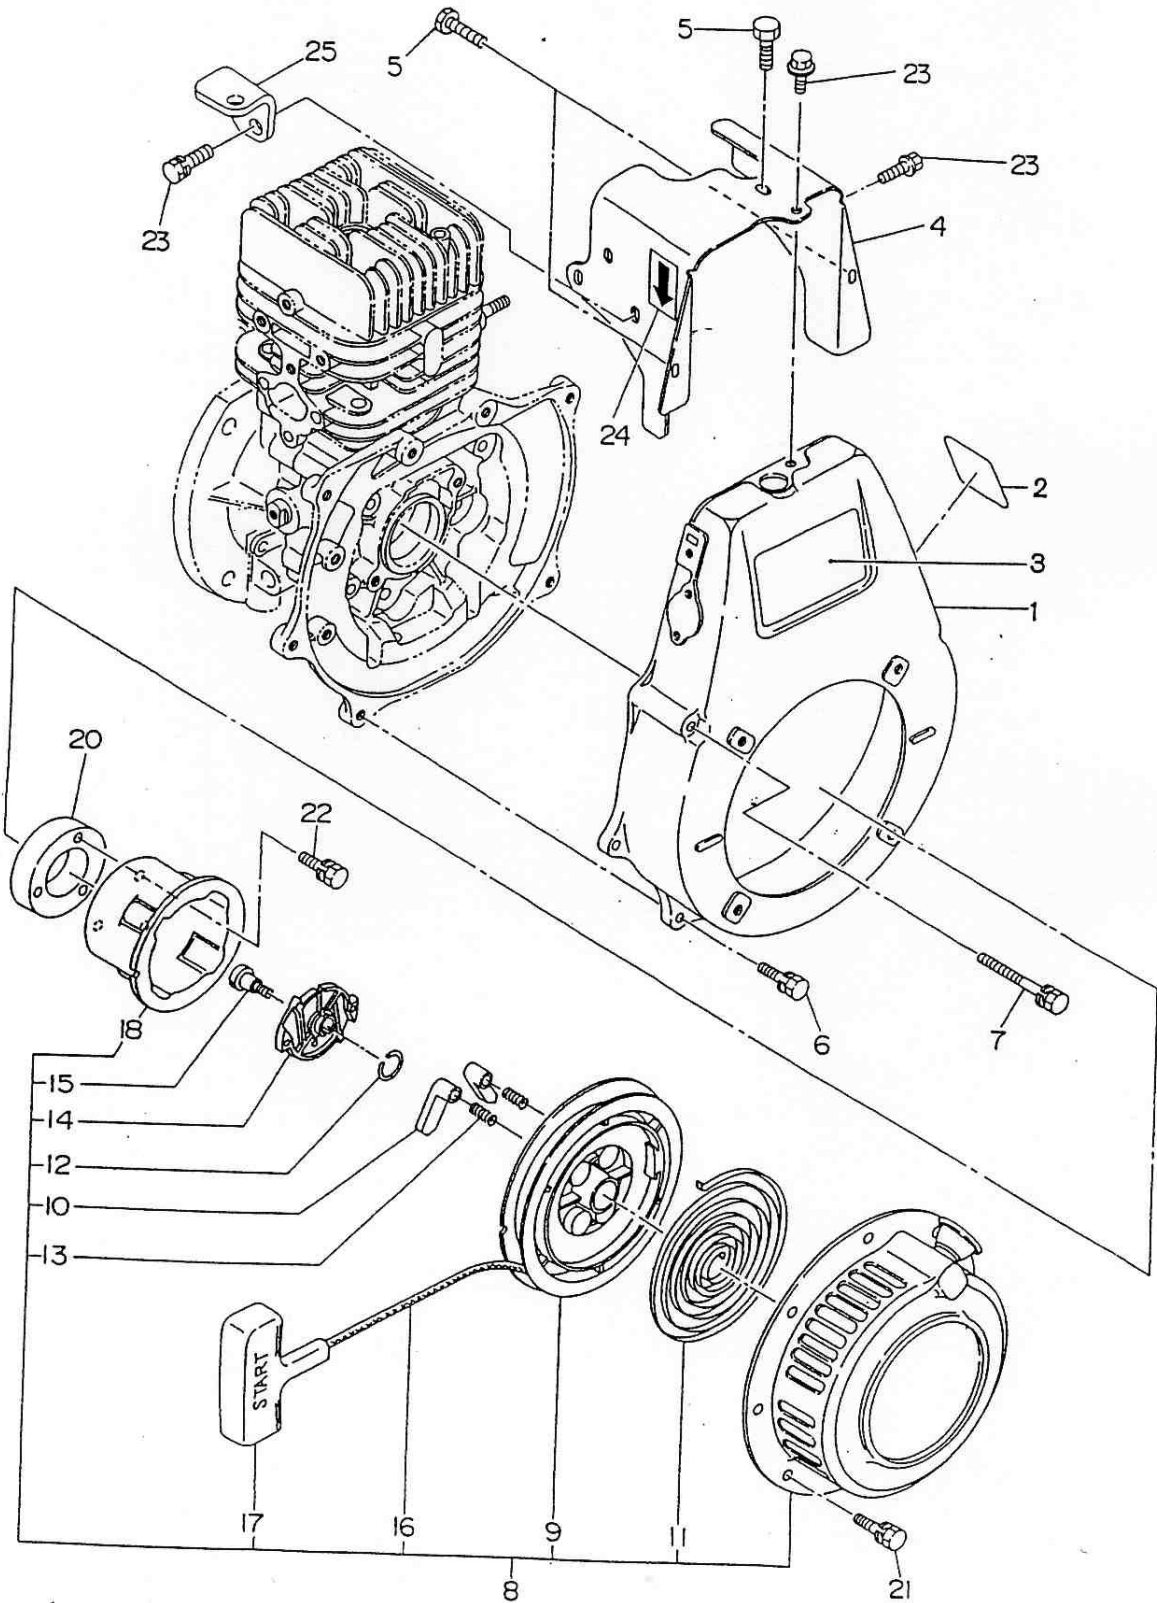

FIG. 4 BLOWER HOUSING and RECOIL STARTER