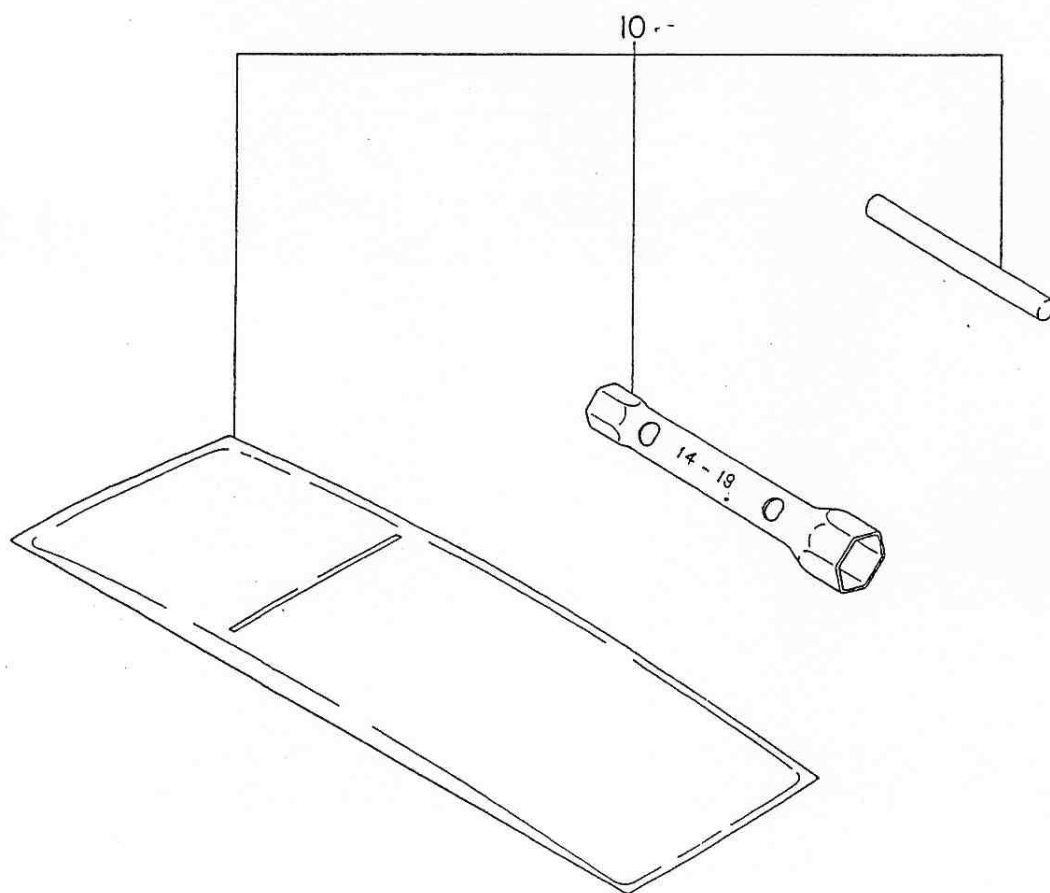

FIG. 7 ACCESSORIES