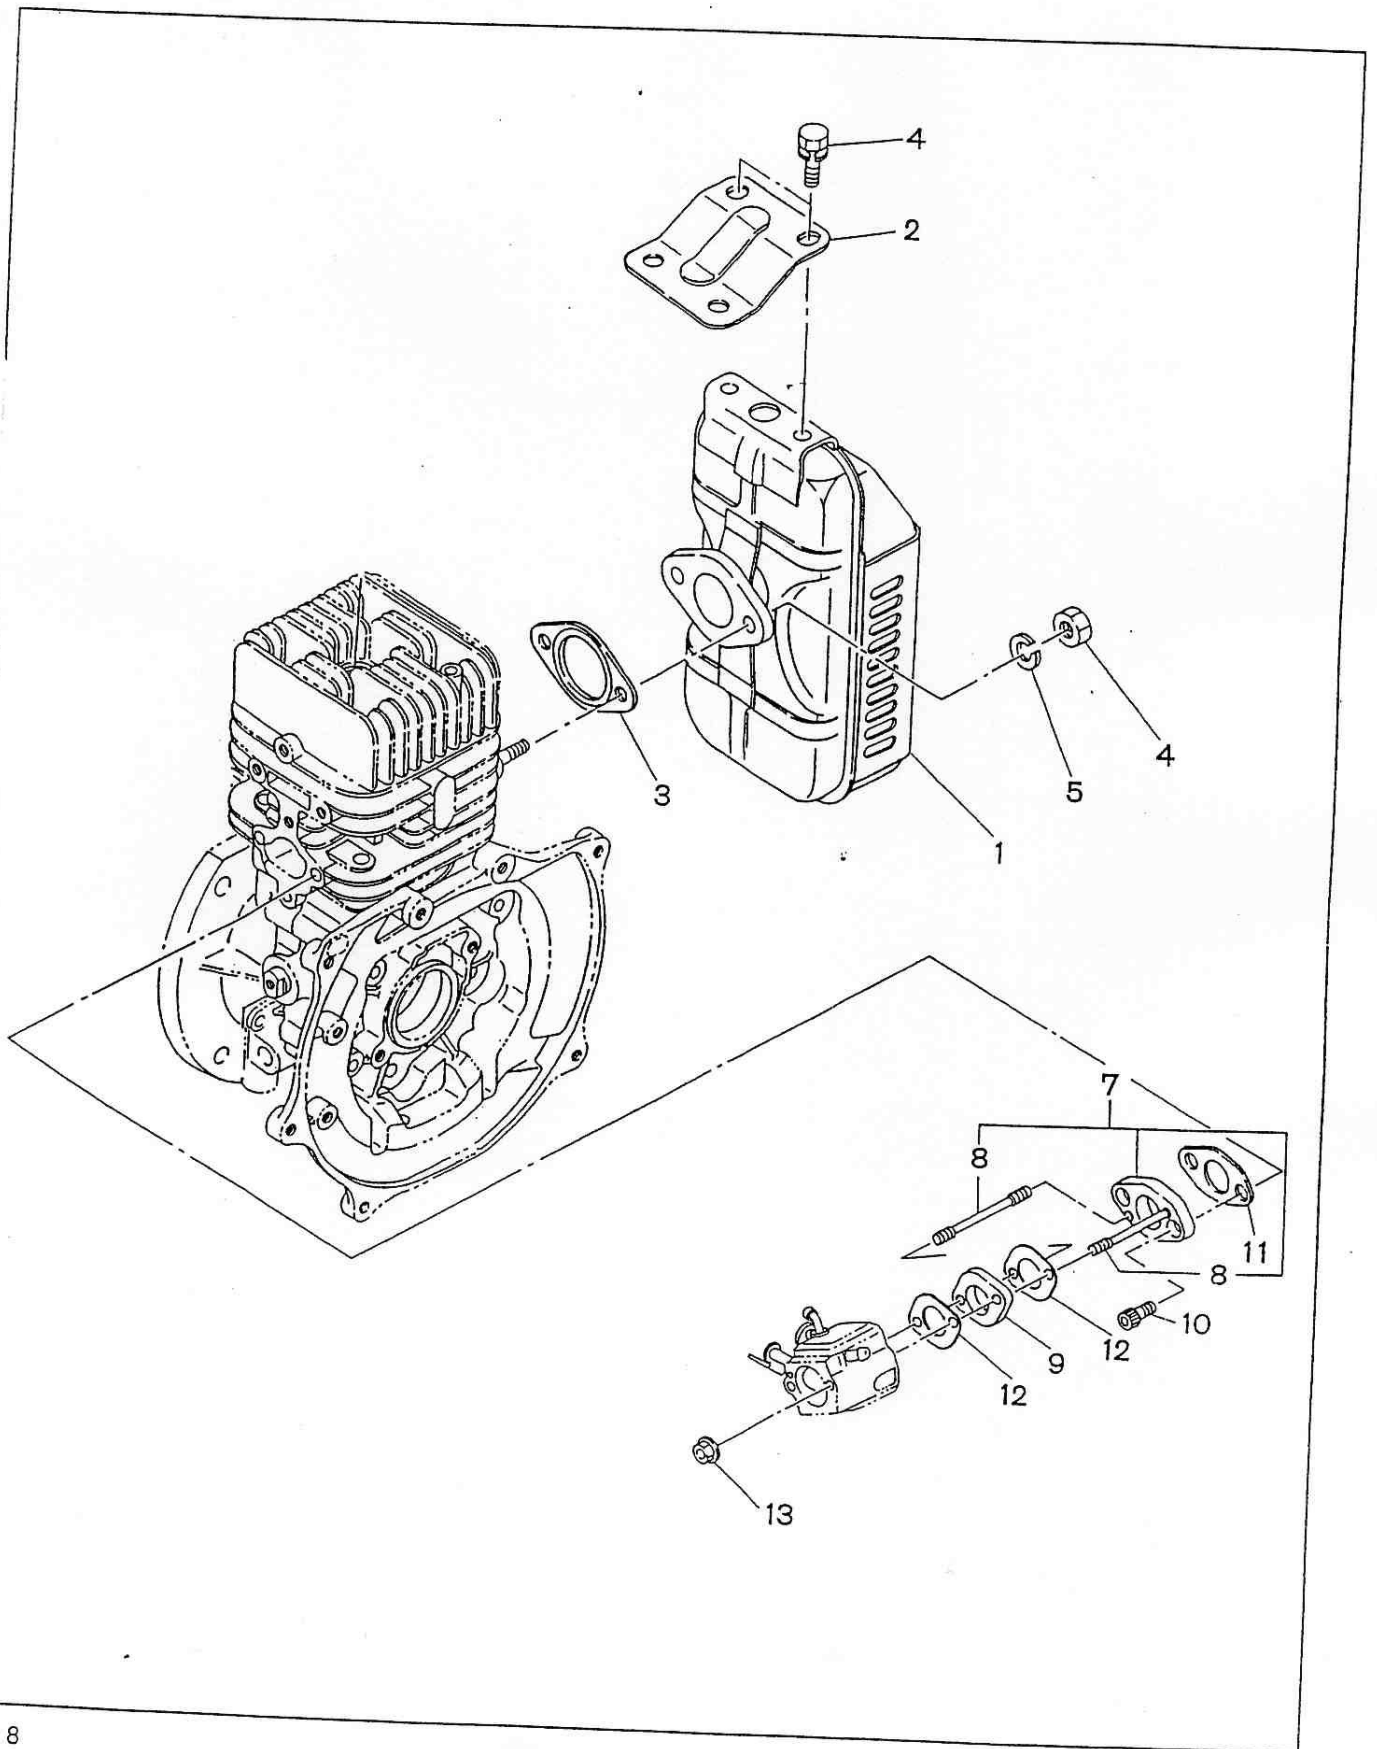

FIG. 3 INTAKE and EXHAUST