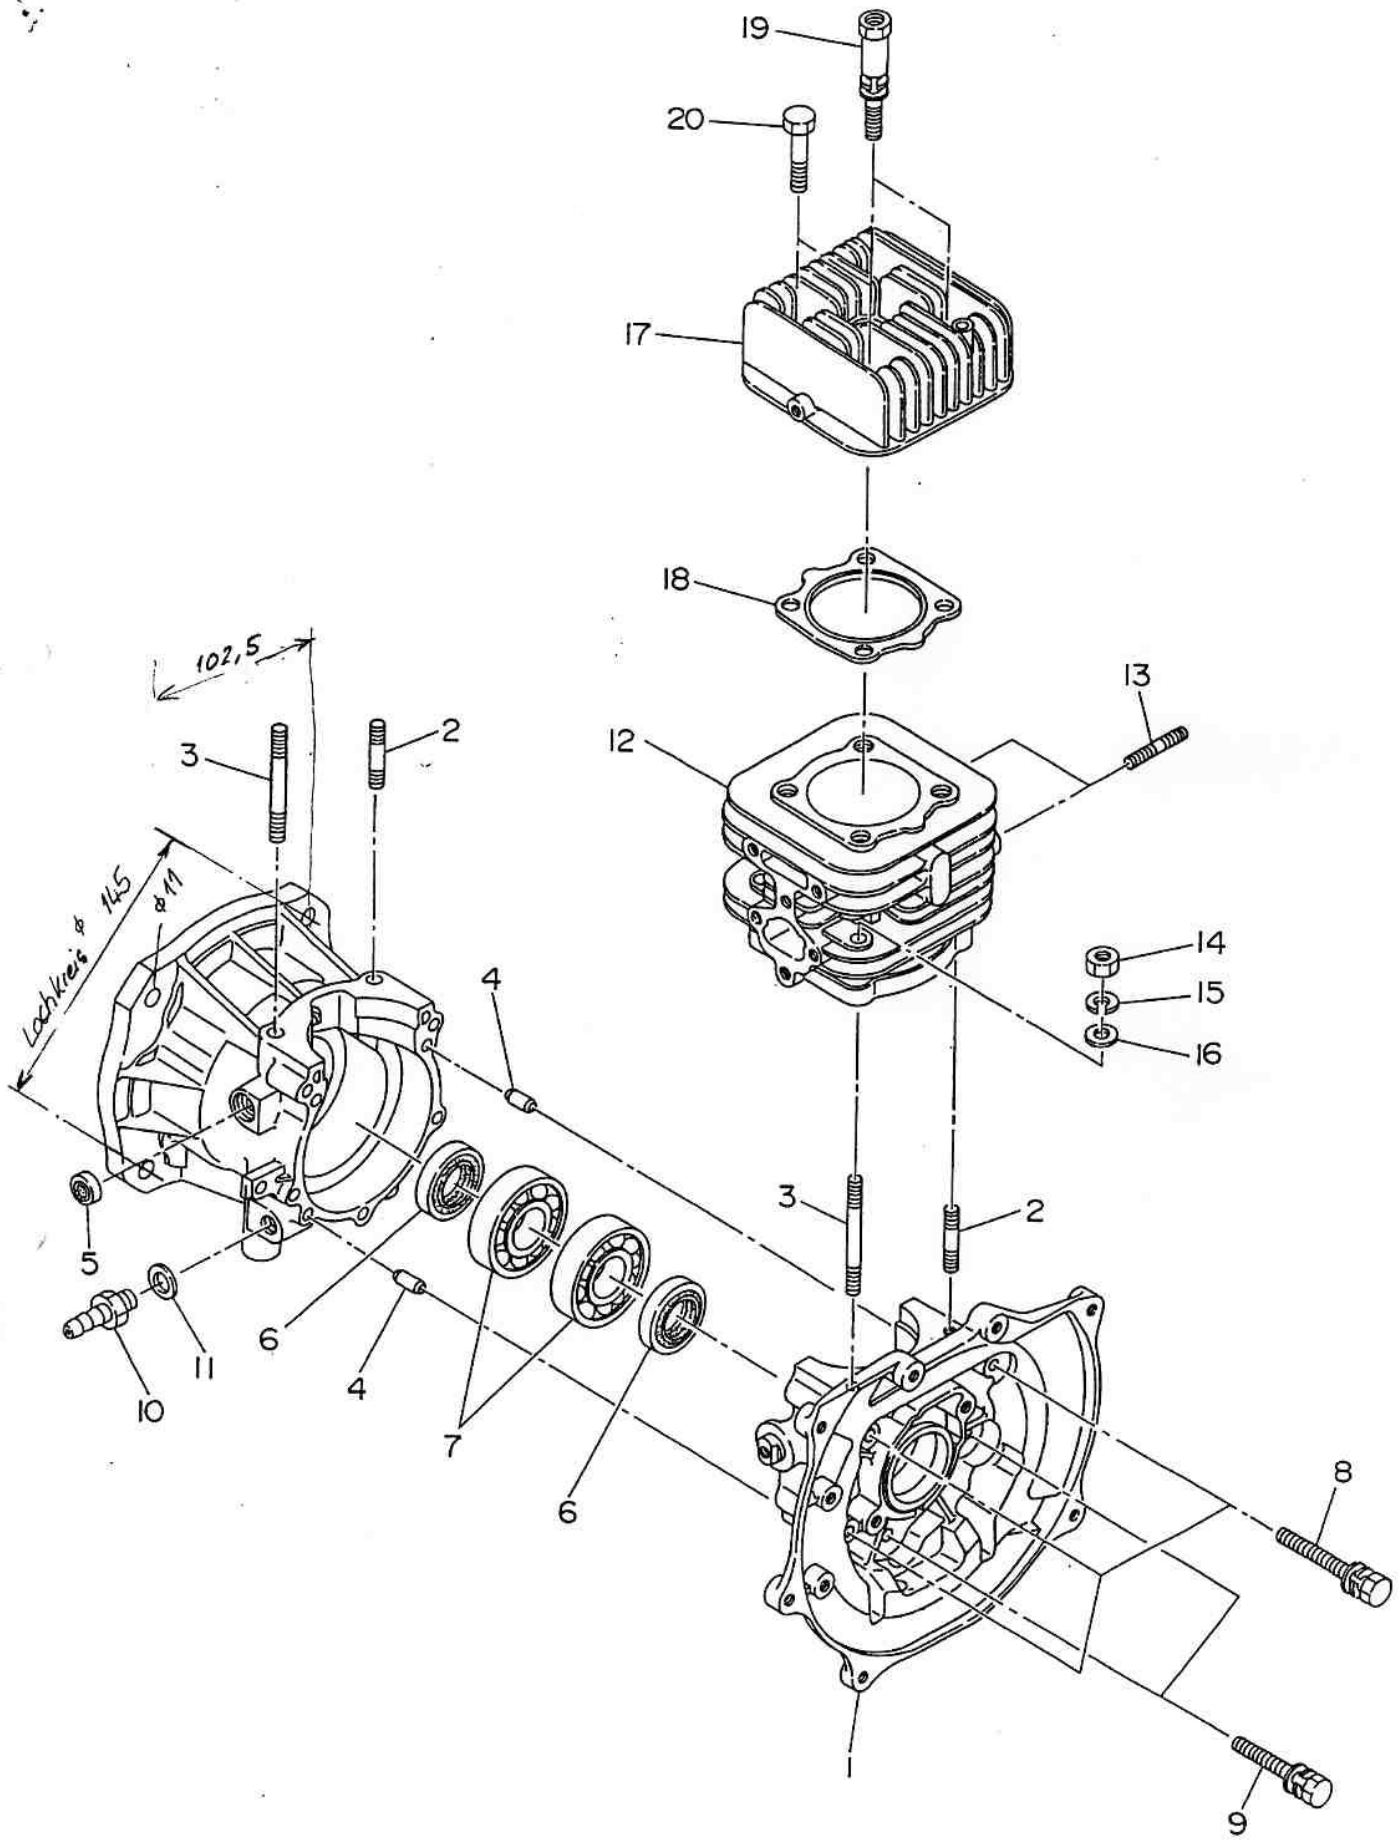

**Robin Engine**

Model EC12

for DELMAG

## 2. CRANKSHAFT and PISTON

# 6. CARBURETOR

6. CARBURETOR

Ref. No.	Parts Number	Parts Name	Q'ty	Description
* 1	161-62401-00	CARBURETOR ASS' Y	1	Incl. 2-37
2	161-62499-08	SHAFT ASS' Y (throttle)	1	
3	106-62498-08	VALVE (throttle)	1	Bing
4	106-62497-08	SCREW	2	
5	106-62496-08	RETAINER	1	
6	106-62495-08	SCREW (retainer)	1	
7	106-62494-08	LEVER (throttle)	1	
8	106-62493-08	SCREW	1	
9	106-62492-08	DIAPHRAGM (pump)	1	
10	106-62491-08	GASKET (pump)	1	
11	161-62498-08	COVER ASS' Y (pump)	1	
12	106-62489-08	SCREW	1	
13	106-62488-08	VALVE (inlet needle)	1	
* 14	106-62487-08	SPRING	1	
* 15	161-62497-08	LEVER (metering)	1	
* 16	106-62485-08	PIN	1	
17	106-62484-08	SCREW (pin)	1	
18	106-62483-08	DIAPHRAGM ASS' Y	1	
19	106-62482-08	GASKET	1	
20	106-62481-08	COVER (metering)	1	
21	106-62480-08	SCREW	4	
22	106-62479-08	SCREW (main mixture)	1	
23	106-62478-08	SCREW (idle mixture)	1	
24	106-62477-08	WASHER	2	
25	106-62476-08	SPRING (adjust screw)	2	
26	106-62475-08	LIMITER (main mixture)	1	
27	106-62474-08	LIMITER (idle mixture)	1	
28	106-62473-08	NOZZLE ASS' Y	1	
29	106-62472-08	PIECE	1	
30	106-62471-08	PLUG	1	
31	106-62470-08	STRAINER	1	
32	161-62496-08	SHAFT ASS' Y (choke)	1	
33	106-62468-08	VALVE (choke)	1	
34	106-62467-08	SPRING	1	
35	106-62466-08	BALL (steel)	1	
36	106-62465-08	SCREW (adjust)	1	
37	106-62464-08	BALL (plastic)	1	
42	085-14500-00	RUBBER PIPE	1	
43	056-10800-20	HOSE CLAMP	2	