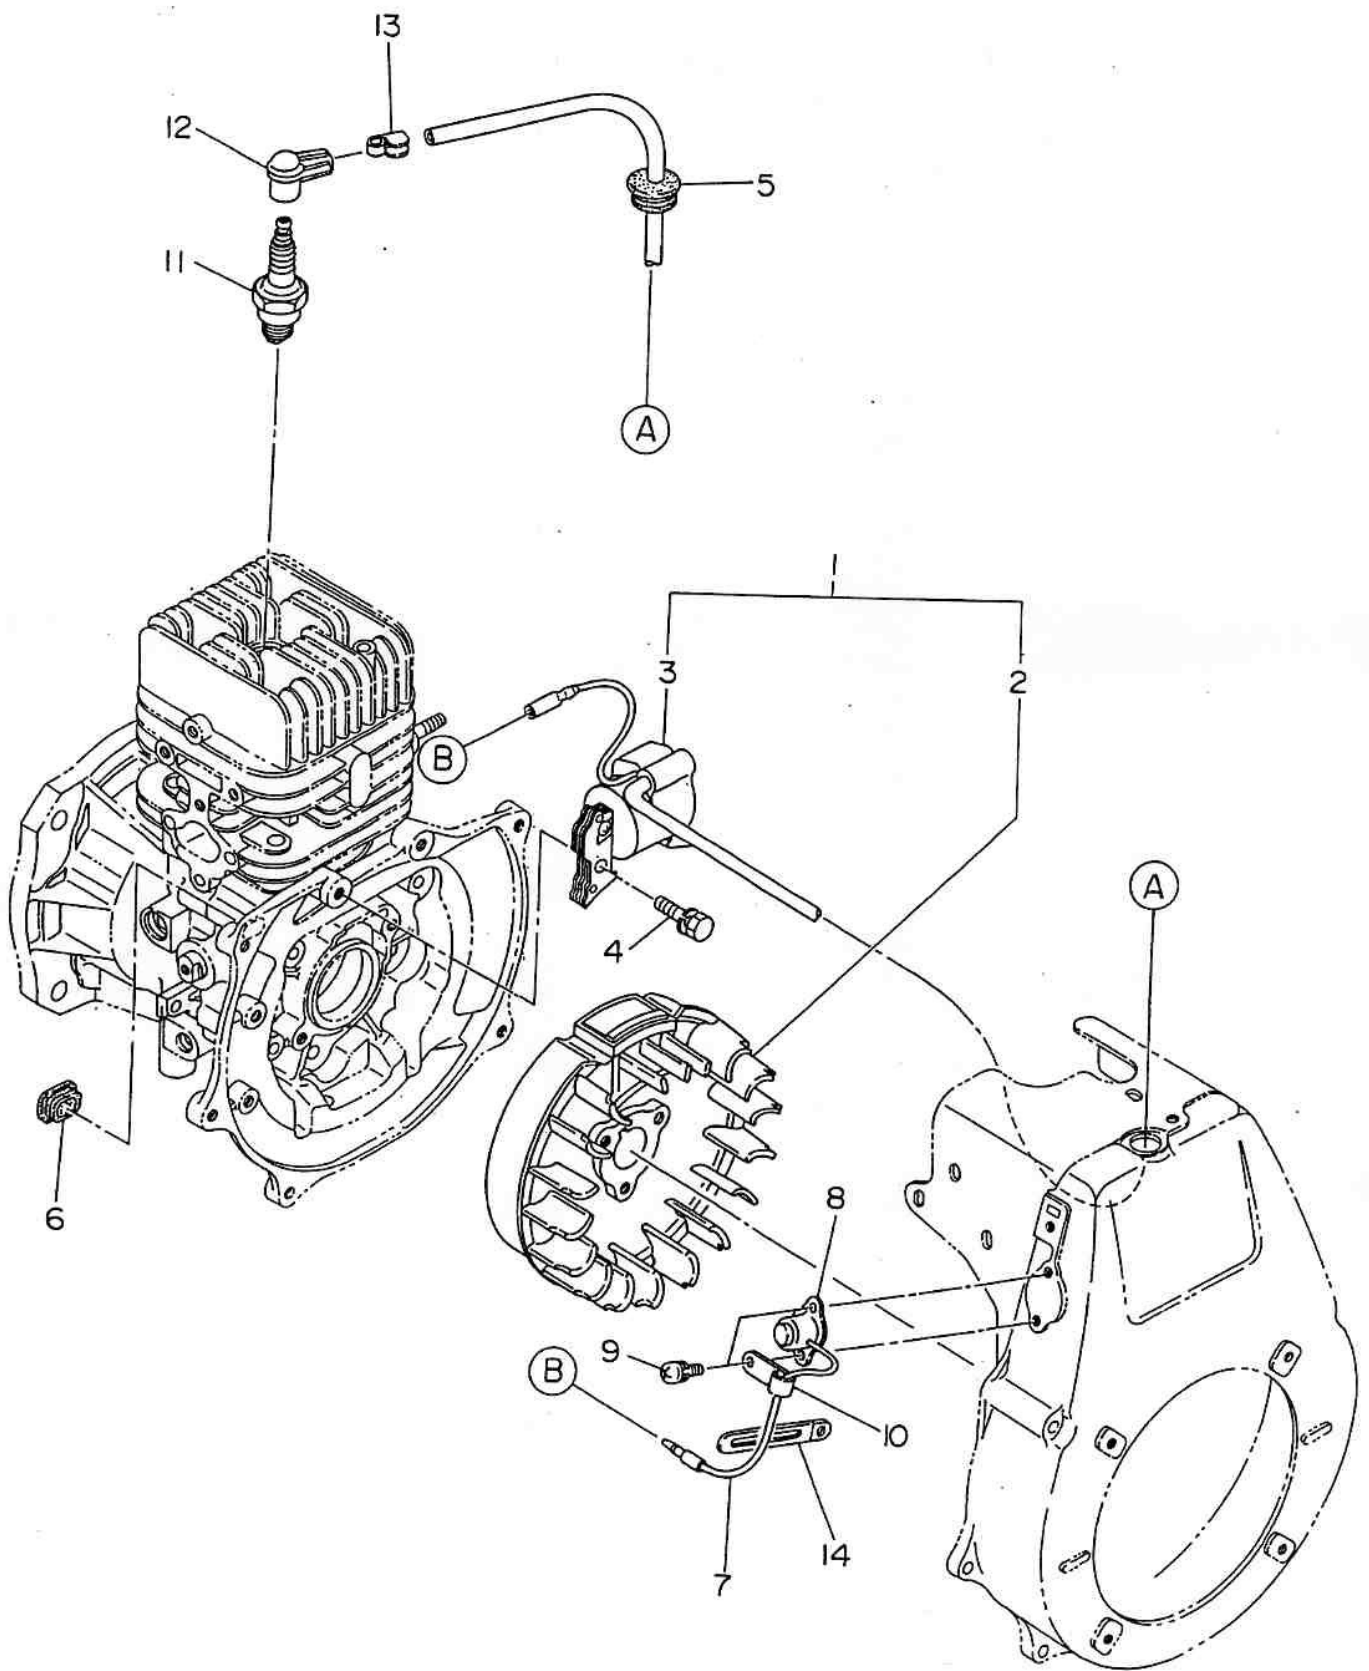

6. CARBURETOR

Ref. No.	Parts Number	Parts Name	Q'ty	Description
* 1	161-62401-00	CARBURETOR ASS' Y	1	Incl. 2-37
2	161-62499-08	SHAFT ASS' Y (throttle)	1	
3	106-62498-08	VALVE (throttle)	1	Bing
4	106-62497-08	SCREW	2	
5	106-62496-08	RETAINER	1	
6	106-62495-08	SCREW (retainer)	1	
7	106-62494-08	LEVER (throttle)	1	
8	106-62493-08	SCREW	1	
9	106-62492-08	DIAPHRAGM (pump)	1	
10	106-62491-08	GASKET (pump)	1	
11	161-62498-08	COVER ASS' Y (pump)	1	
12	106-62489-08	SCREW	1	
13	106-62488-08	VALVE (inlet needle)	1	
* 14	106-62487-08	SPRING	1	
* 15	161-62497-08	LEVER (metering)	1	
* 16	106-62485-08	PIN	1	
17	106-62484-08	SCREW (pin)	1	
18	106-62483-08	DIAPHRAGM ASS' Y	1	
19	106-62482-08	GASKET	1	
20	106-62481-08	COVER (metering)	1	
21	106-62480-08	SCREW	4	
22	106-62479-08	SCREW (main mixture)	1	
23	106-62478-08	SCREW (idle mixture)	1	
24	106-62477-08	WASHER	2	
25	106-62476-08	SPRING (adjust screw)	2	
26	106-62475-08	LIMITER (main mixture)	1	
27	106-62474-08	LIMITER (idle mixture)	1	
28	106-62473-08	NOZZLE ASS' Y	1	
29	106-62472-08	PIECE	1	
30	106-62471-08	PLUG	1	
31	106-62470-08	STRAINER	1	
32	161-62496-08	SHAFT ASS' Y (choke)	1	
33	106-62468-08	VALVE (choke)	1	
34	106-62467-08	SPRING	1	
35	106-62466-08	BALL (steel)	1	
36	106-62465-08	SCREW (adjust)	1	
37	106-62464-08	BALL (plastic)	1	
42	085-14500-00	RUBBER PIPE	1	
43	056-10800-20	HOSE CLAMP	2	

7. ELECTRIC DEVICE