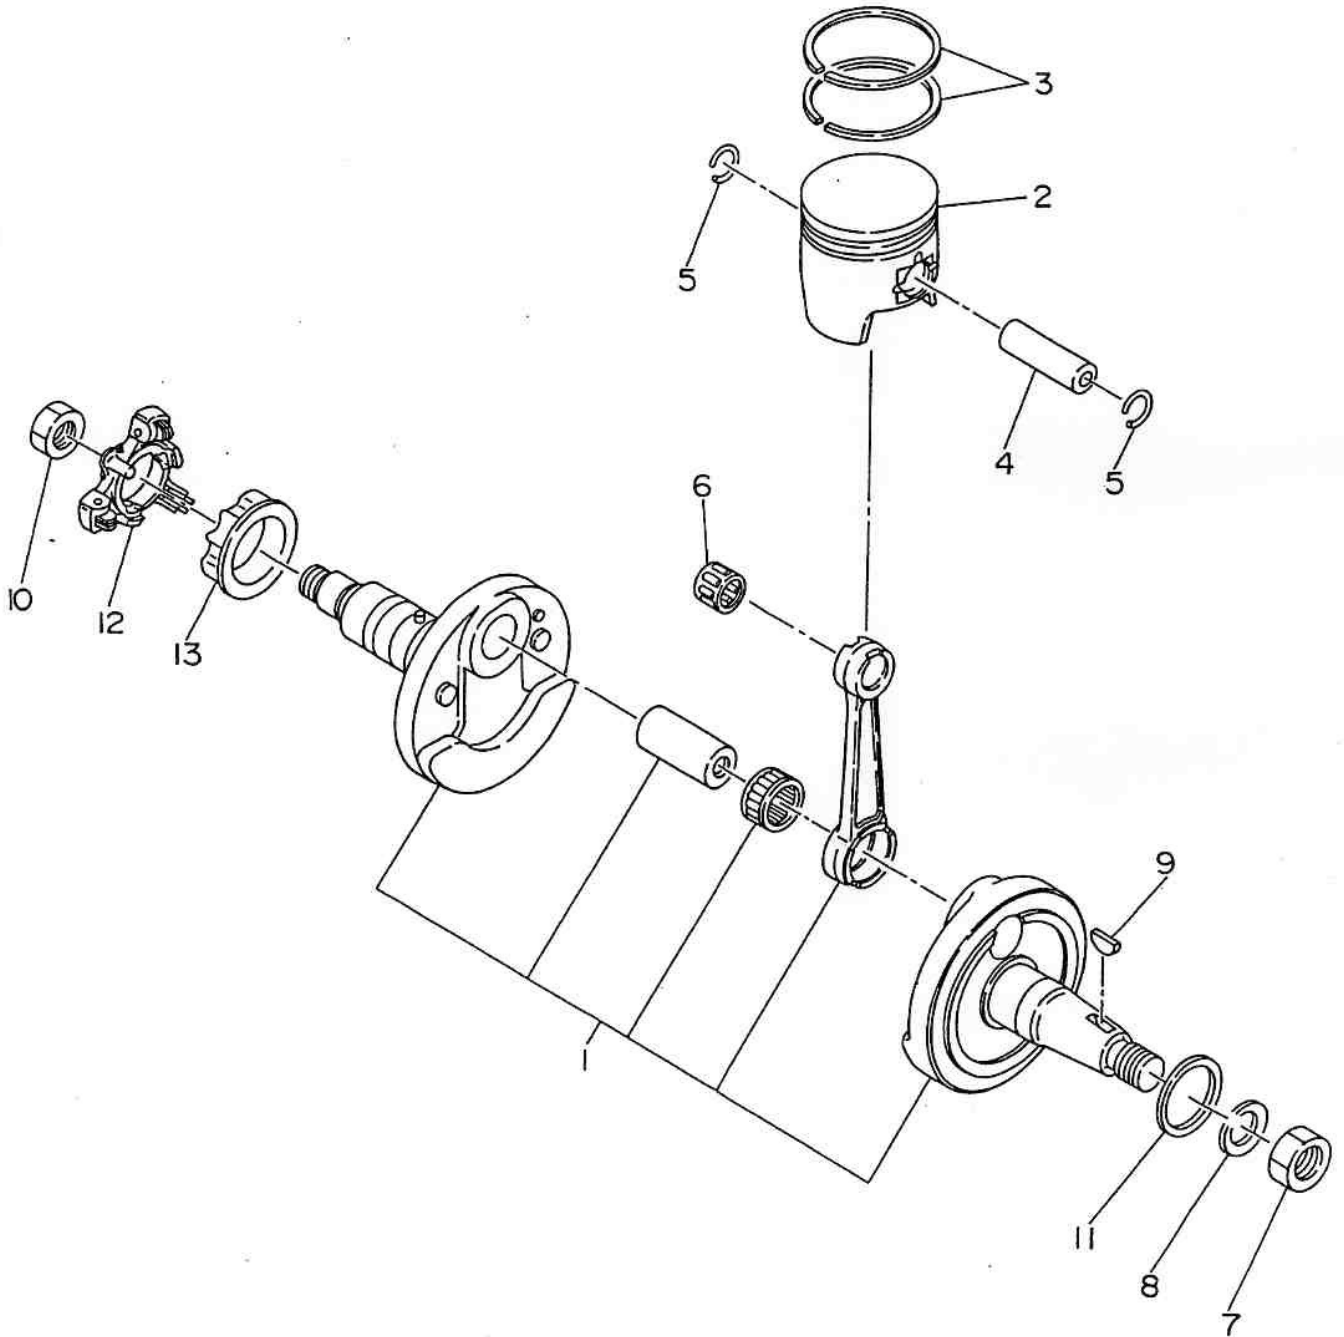

**Robin Engine**

Model EC12

for DELMAG

# 1. CRANKCASE and CYLINDER HEAD

## 2. CRANKSHAFT and PISTON

# 6. CARBURETOR

6. CARBURETOR

Ref. No.	Parts Number	Parts Name	Q'ty	Description
* 1	161-62401-00	CARBURETOR ASS' Y	1	Incl. 2-37
2	161-62499-08	SHAFT ASS' Y (throttle)	1	
3	106-62498-08	VALVE (throttle)	1	Bing
4	106-62497-08	SCREW	2	
5	106-62496-08	RETAINER	1	
6	106-62495-08	SCREW (retainer)	1	
7	106-62494-08	LEVER (throttle)	1	
8	106-62493-08	SCREW	1	
9	106-62492-08	DIAPHRAGM (pump)	1	
10	106-62491-08	GASKET (pump)	1	
11	161-62498-08	COVER ASS' Y (pump)	1	
12	106-62489-08	SCREW	1	
13	106-62488-08	VALVE (inlet needle)	1	
* 14	106-62487-08	SPRING	1	
* 15	161-62497-08	LEVER (metering)	1	
* 16	106-62485-08	PIN	1	
17	106-62484-08	SCREW (pin)	1	
18	106-62483-08	DIAPHRAGM ASS' Y	1	
19	106-62482-08	GASKET	1	
20	106-62481-08	COVER (metering)	1	
21	106-62480-08	SCREW	4	
22	106-62479-08	SCREW (main mixture)	1	
23	106-62478-08	SCREW (idle mixture)	1	
24	106-62477-08	WASHER	2	
25	106-62476-08	SPRING (adjust screw)	2	
26	106-62475-08	LIMITER (main mixture)	1	
27	106-62474-08	LIMITER (idle mixture)	1	
28	106-62473-08	NOZZLE ASS' Y	1	
29	106-62472-08	PIECE	1	
30	106-62471-08	PLUG	1	
31	106-62470-08	STRAINER	1	
32	161-62496-08	SHAFT ASS' Y (choke)	1	
33	106-62468-08	VALVE (choke)	1	
34	106-62467-08	SPRING	1	
35	106-62466-08	BALL (steel)	1	
36	106-62465-08	SCREW (adjust)	1	
37	106-62464-08	BALL (plastic)	1	
42	085-14500-00	RUBBER PIPE	1	
43	056-10800-20	HOSE CLAMP	2	