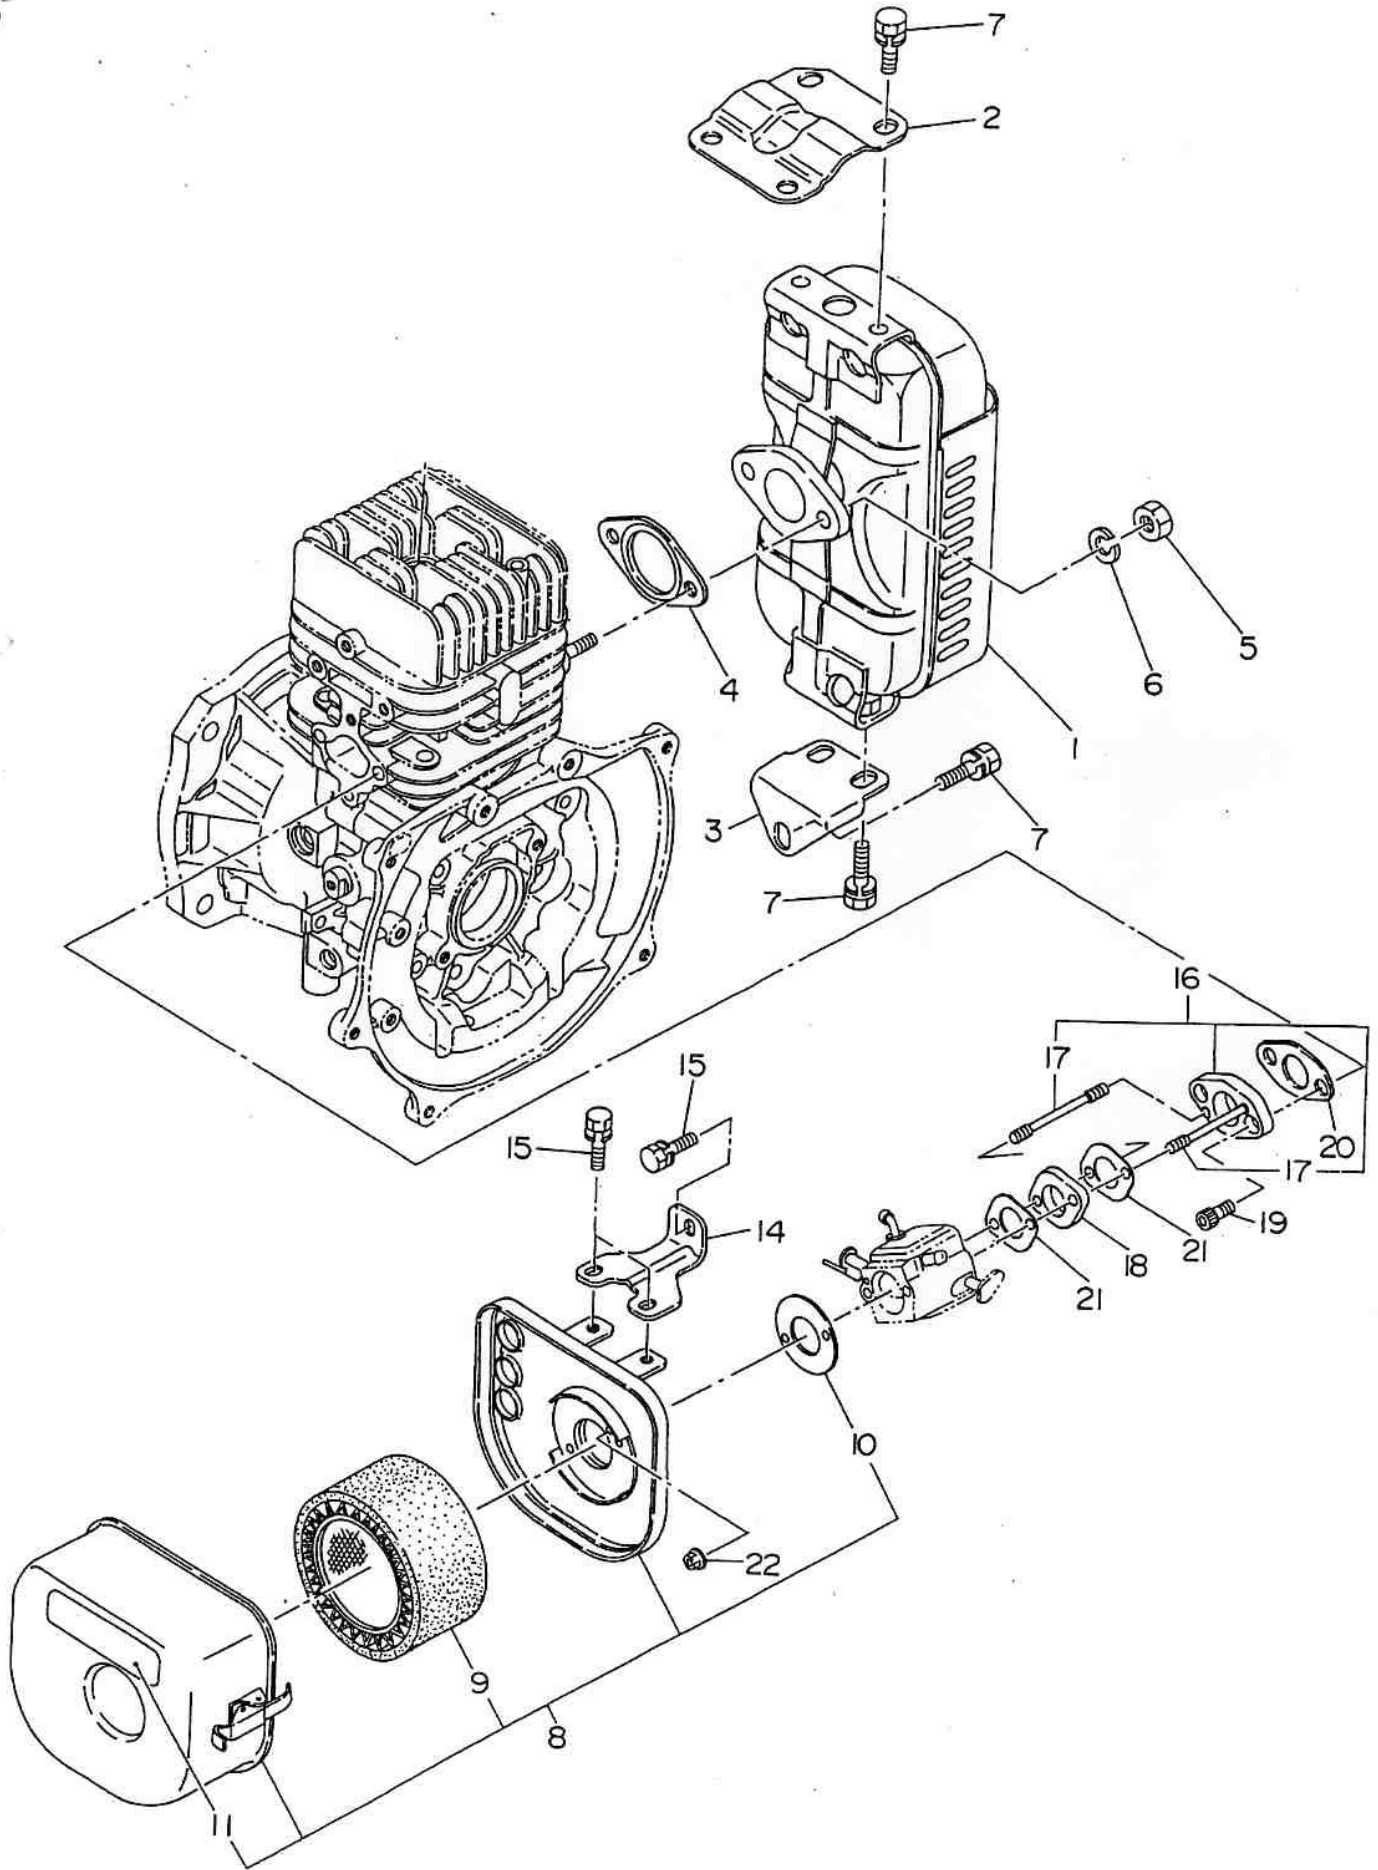

3. MUFFLER and AIR CLEANER