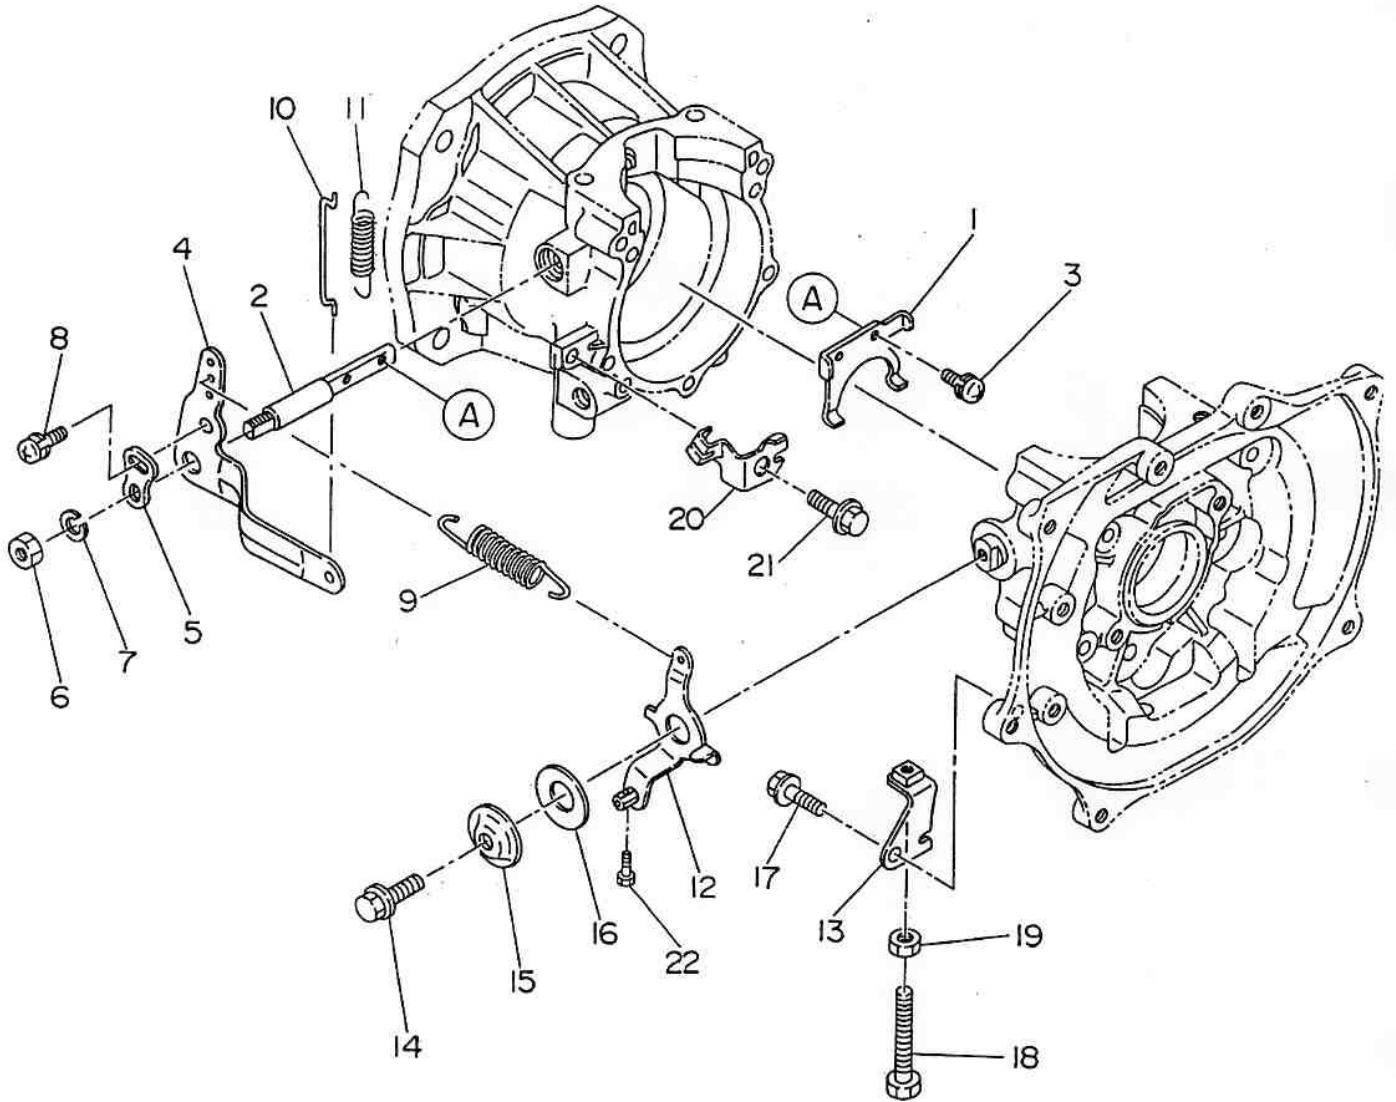

4. GOVERNOR