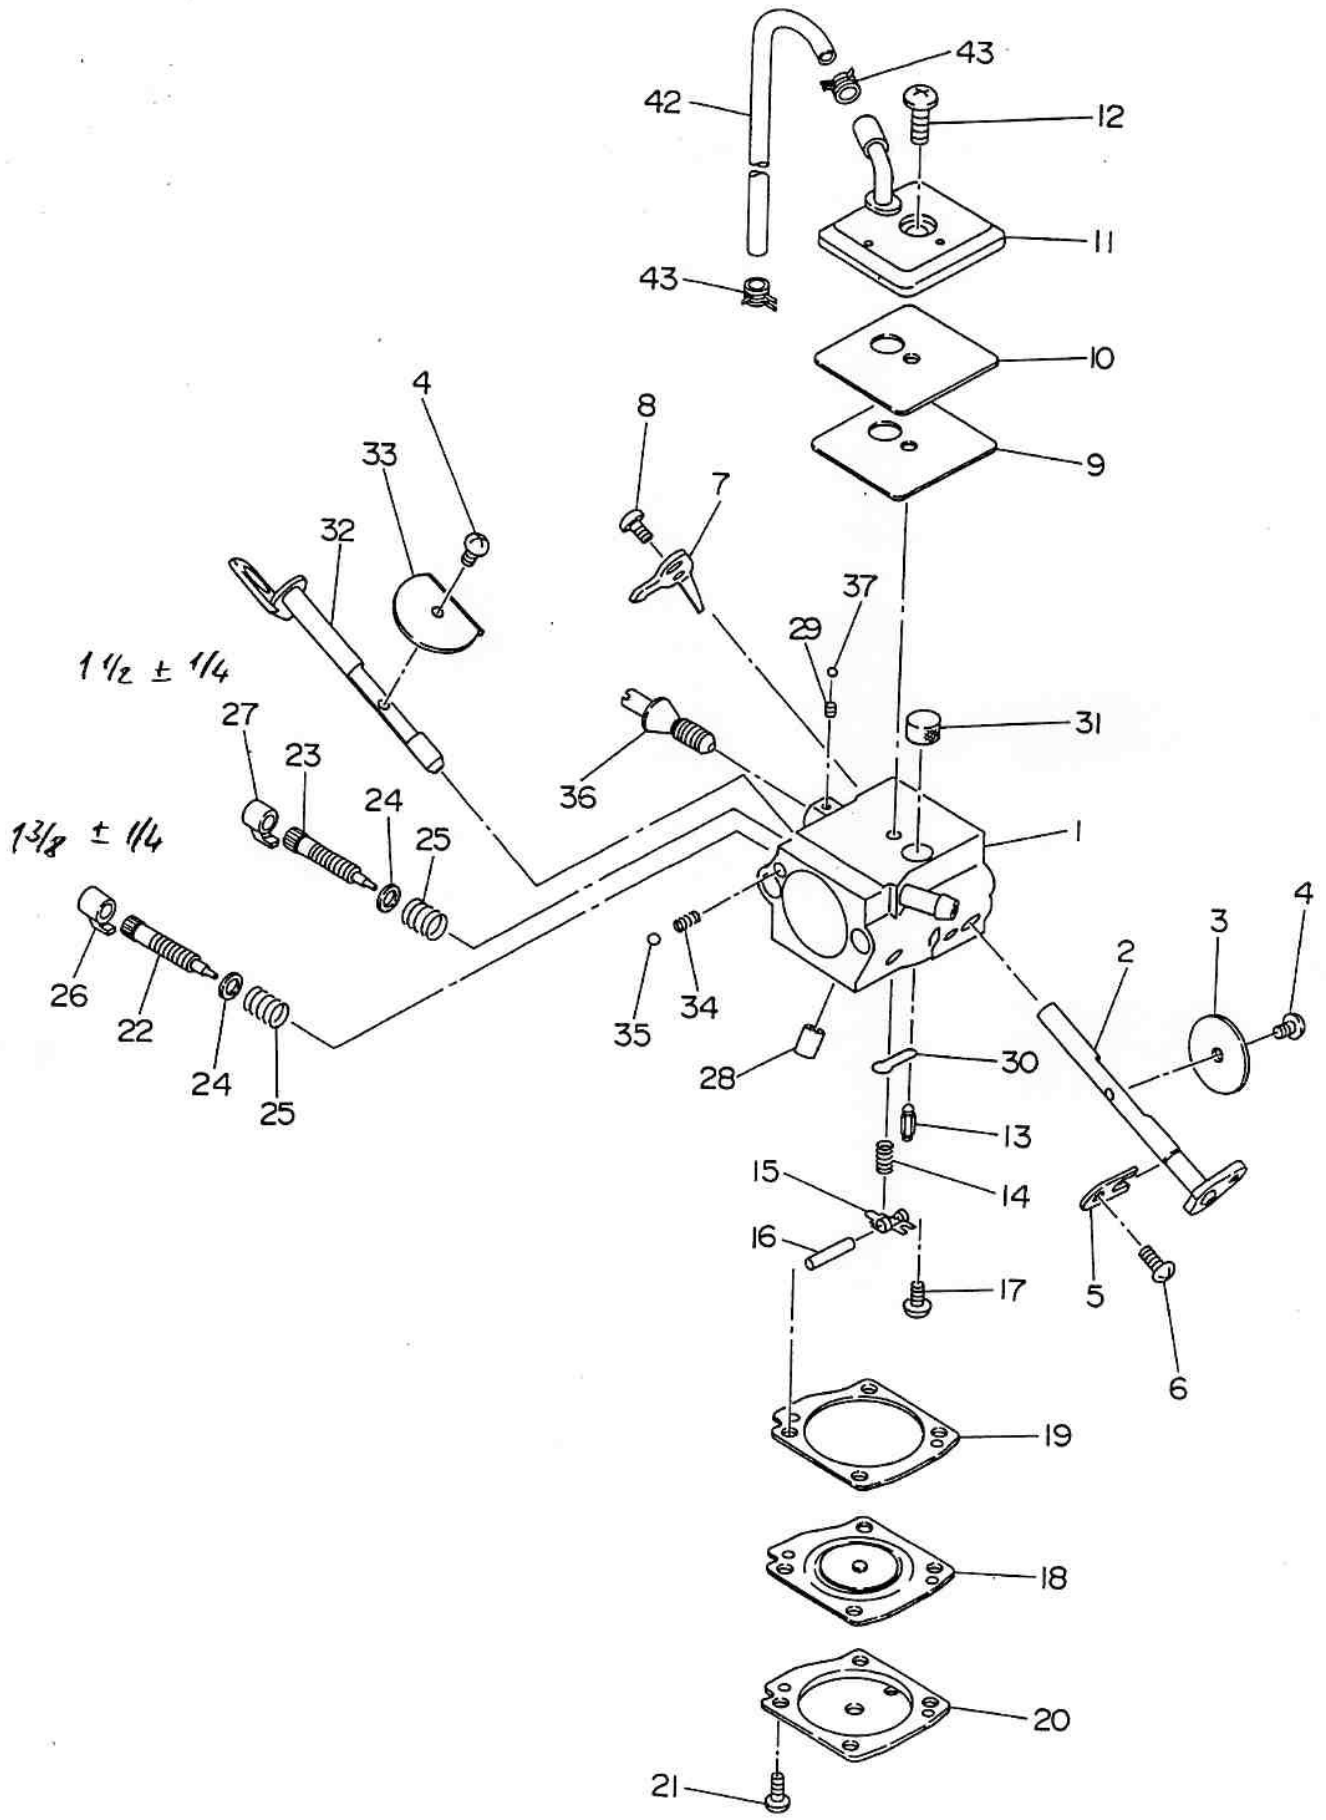

# 6. CARBURETOR

6. CARBURETOR

Ref. No.	Parts Number	Parts Name	Q'ty	Description
* 1	161-62401-00	CARBURETOR ASS' Y	1	Incl. 2-37
2	161-62499-08	SHAFT ASS' Y (throttle)	1	
3	106-62498-08	VALVE (throttle)	1	Bing
4	106-62497-08	SCREW	2	
5	106-62496-08	RETAINER	1	
6	106-62495-08	SCREW (retainer)	1	
7	106-62494-08	LEVER (throttle)	1	
8	106-62493-08	SCREW	1	
9	106-62492-08	DIAPHRAGM (pump)	1	
10	106-62491-08	GASKET (pump)	1	
11	161-62498-08	COVER ASS' Y (pump)	1	
12	106-62489-08	SCREW	1	
13	106-62488-08	VALVE (inlet needle)	1	
* 14	106-62487-08	SPRING	1	
* 15	161-62497-08	LEVER (metering)	1	
* 16	106-62485-08	PIN	1	
17	106-62484-08	SCREW (pin)	1	
18	106-62483-08	DIAPHRAGM ASS' Y	1	
19	106-62482-08	GASKET	1	
20	106-62481-08	COVER (metering)	1	
21	106-62480-08	SCREW	4	
22	106-62479-08	SCREW (main mixture)	1	
23	106-62478-08	SCREW (idle mixture)	1	
24	106-62477-08	WASHER	2	
25	106-62476-08	SPRING (adjust screw)	2	
26	106-62475-08	LIMITER (main mixture)	1	
27	106-62474-08	LIMITER (idle mixture)	1	
28	106-62473-08	NOZZLE ASS' Y	1	
29	106-62472-08	PIECE	1	
30	106-62471-08	PLUG	1	
31	106-62470-08	STRAINER	1	
32	161-62496-08	SHAFT ASS' Y (choke)	1	
33	106-62468-08	VALVE (choke)	1	
34	106-62467-08	SPRING	1	
35	106-62466-08	BALL (steel)	1	
36	106-62465-08	SCREW (adjust)	1	
37	106-62464-08	BALL (plastic)	1	
42	085-14500-00	RUBBER PIPE	1	
43	056-10800-20	HOSE CLAMP	2	