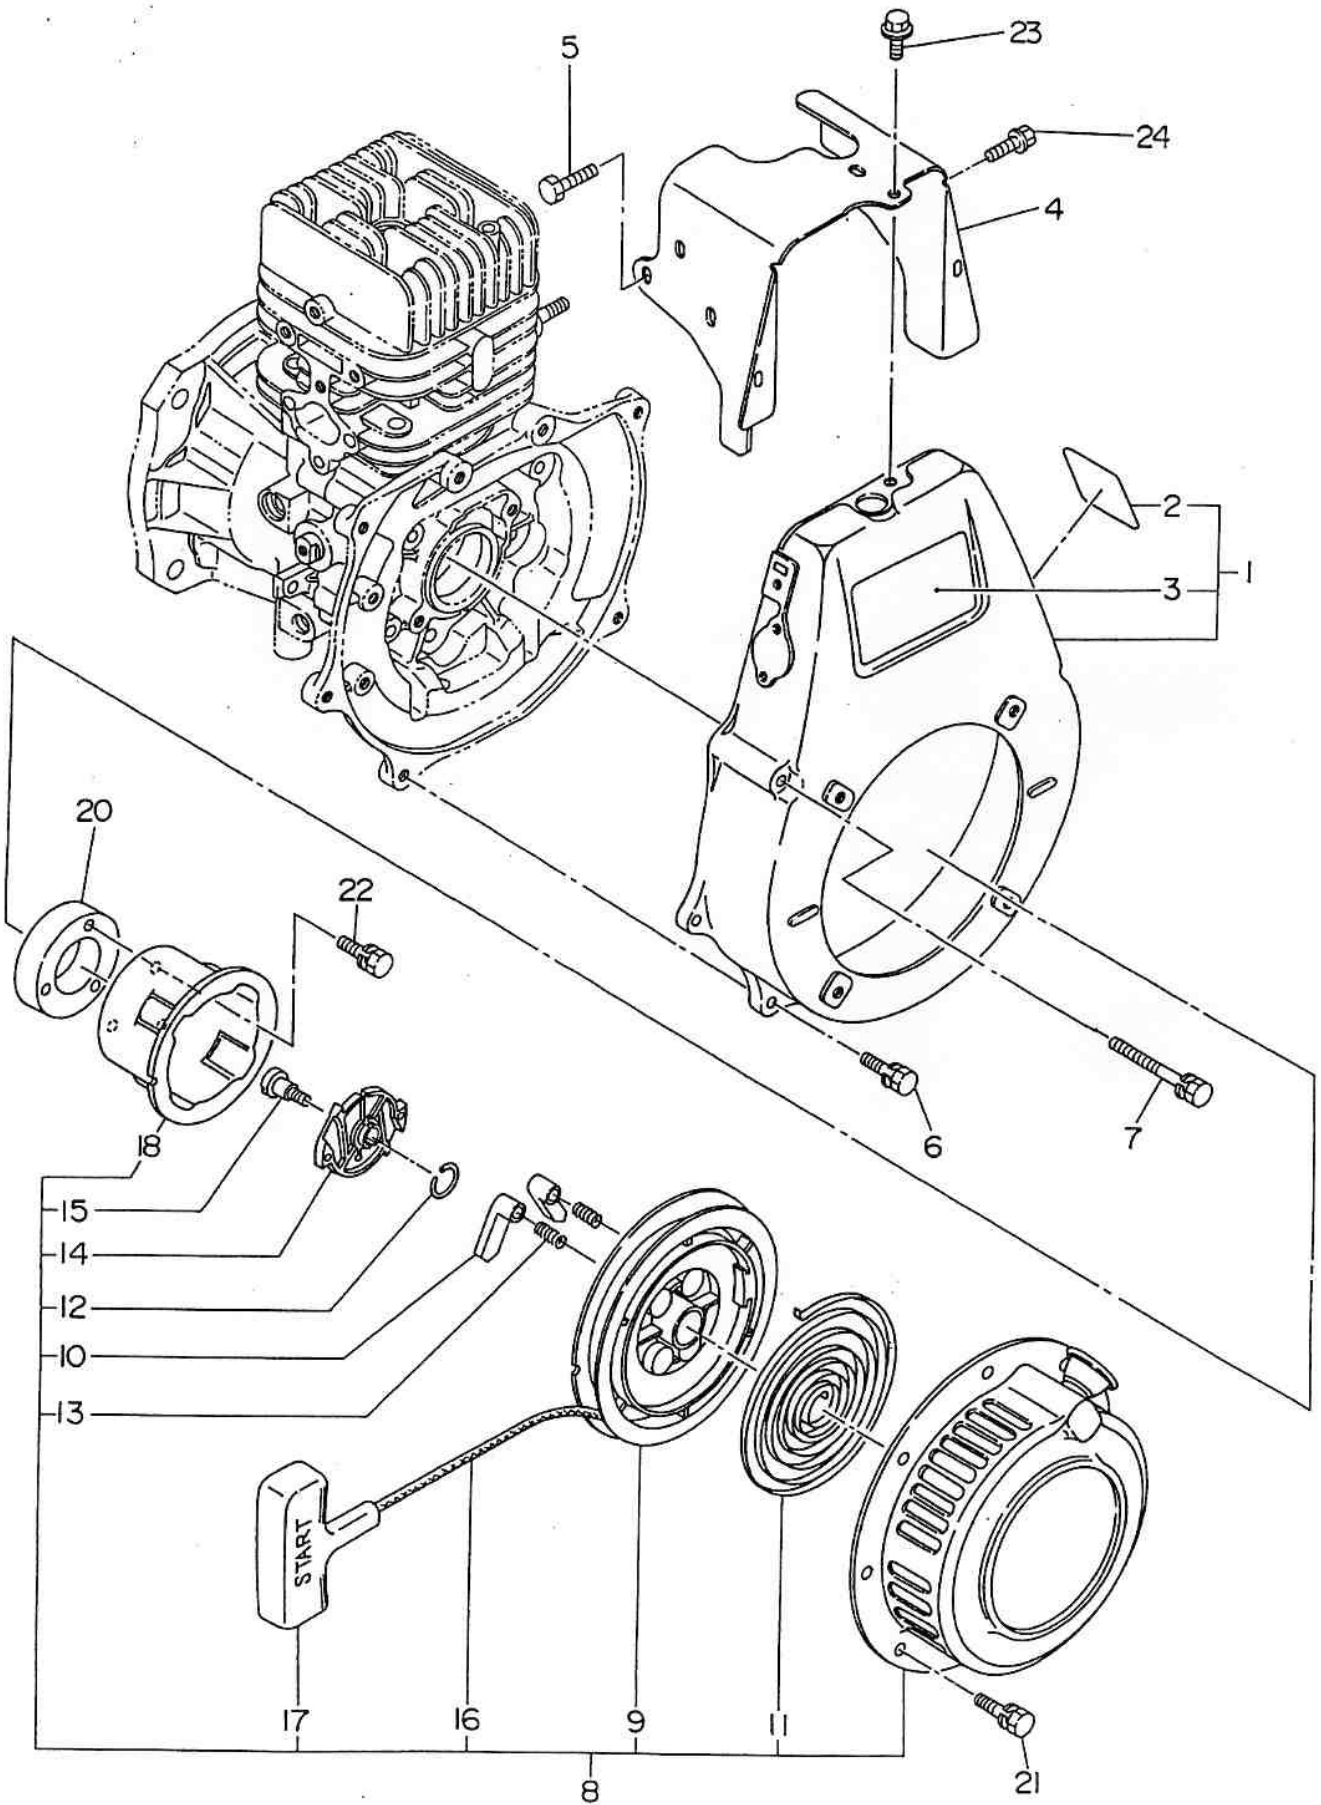

# 6. CARBURETOR

6. CARBURETOR

Ref. No.	Parts Number	Parts Name	Q'ty	Description
* 1	161-62401-00	CARBURETOR ASS' Y	1	Incl. 2-37
2	161-62499-08	SHAFT ASS' Y (throttle)	1	
3	106-62498-08	VALVE (throttle)	1	Bing
4	106-62497-08	SCREW	2	
5	106-62496-08	RETAINER	1	
6	106-62495-08	SCREW (retainer)	1	
7	106-62494-08	LEVER (throttle)	1	
8	106-62493-08	SCREW	1	
9	106-62492-08	DIAPHRAGM (pump)	1	
10	106-62491-08	GASKET (pump)	1	
11	161-62498-08	COVER ASS' Y (pump)	1	
12	106-62489-08	SCREW	1	
13	106-62488-08	VALVE (inlet needle)	1	
* 14	106-62487-08	SPRING	1	
* 15	161-62497-08	LEVER (metering)	1	
* 16	106-62485-08	PIN	1	
17	106-62484-08	SCREW (pin)	1	
18	106-62483-08	DIAPHRAGM ASS' Y	1	
19	106-62482-08	GASKET	1	
20	106-62481-08	COVER (metering)	1	
21	106-62480-08	SCREW	4	
22	106-62479-08	SCREW (main mixture)	1	
23	106-62478-08	SCREW (idle mixture)	1	
24	106-62477-08	WASHER	2	
25	106-62476-08	SPRING (adjust screw)	2	
26	106-62475-08	LIMITER (main mixture)	1	
27	106-62474-08	LIMITER (idle mixture)	1	
28	106-62473-08	NOZZLE ASS' Y	1	
29	106-62472-08	PIECE	1	
30	106-62471-08	PLUG	1	
31	106-62470-08	STRAINER	1	
32	161-62496-08	SHAFT ASS' Y (choke)	1	
33	106-62468-08	VALVE (choke)	1	
34	106-62467-08	SPRING	1	
35	106-62466-08	BALL (steel)	1	
36	106-62465-08	SCREW (adjust)	1	
37	106-62464-08	BALL (plastic)	1	
42	085-14500-00	RUBBER PIPE	1	
43	056-10800-20	HOSE CLAMP	2	