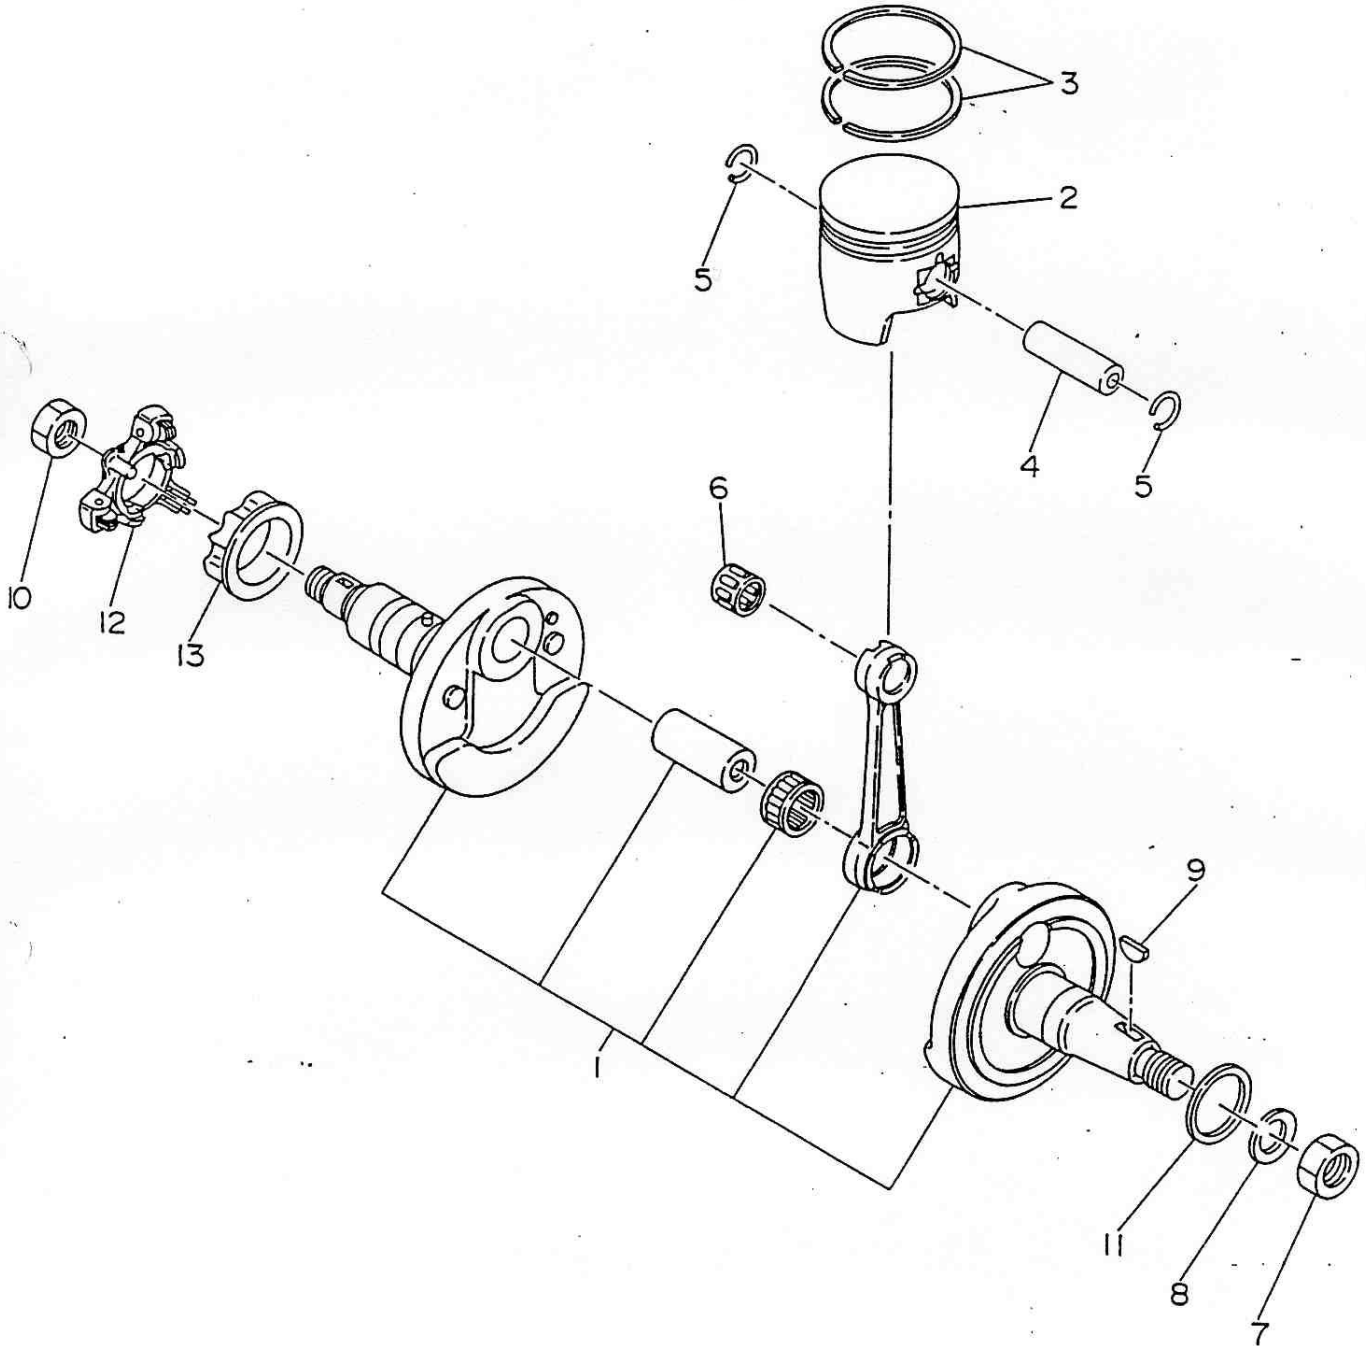

Robin Engine

Model EC12

for MIKASA
AMMANN

PARTS CATALOG

Spec.No. EC120D45010

 **富士重工業株式会社**
FUJI HEAVY INDUSTRIES LTD.

1. CRANKCASE and CYLINDER

2. CRANKSHAFT and PISTON

3. MUFFLER and AIR CLEANER

4. GOVERNOR

5. BLOWER HOUSING and RECOIL STARTER

Ammann Nuomar
DVS-68E

6 B. フューエル, ルーブリカント FUEL, LUBRICANT

FIG. 611B

ダイヤフラム キャブレター仕様
DIAPHRAGM CARBURETOR type

⑥ EC120D45040

Zama FJ4

161-62405-00
210

6. CARBURETOR

161-62301-40

Mikuni no. 123014

7. ELECTRIC DEVICE

8. ACCESSORIES

9. PARTS TO BE SHIPPED LOOSE