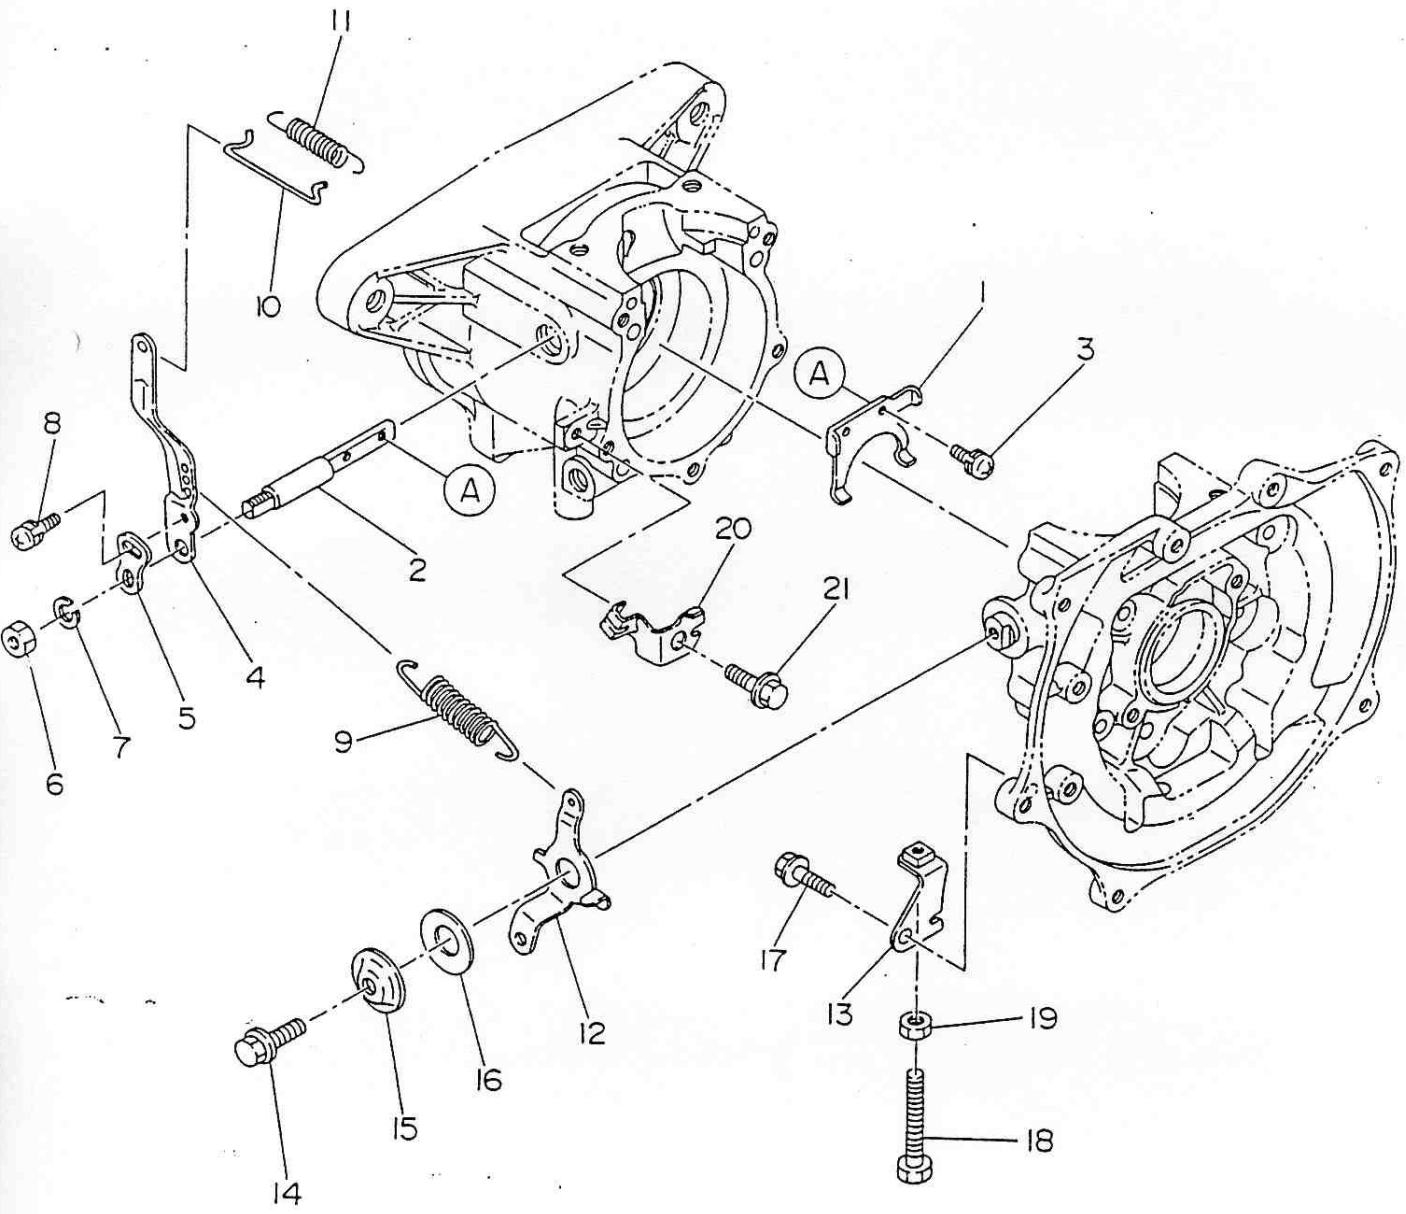

4. GOVERNOR