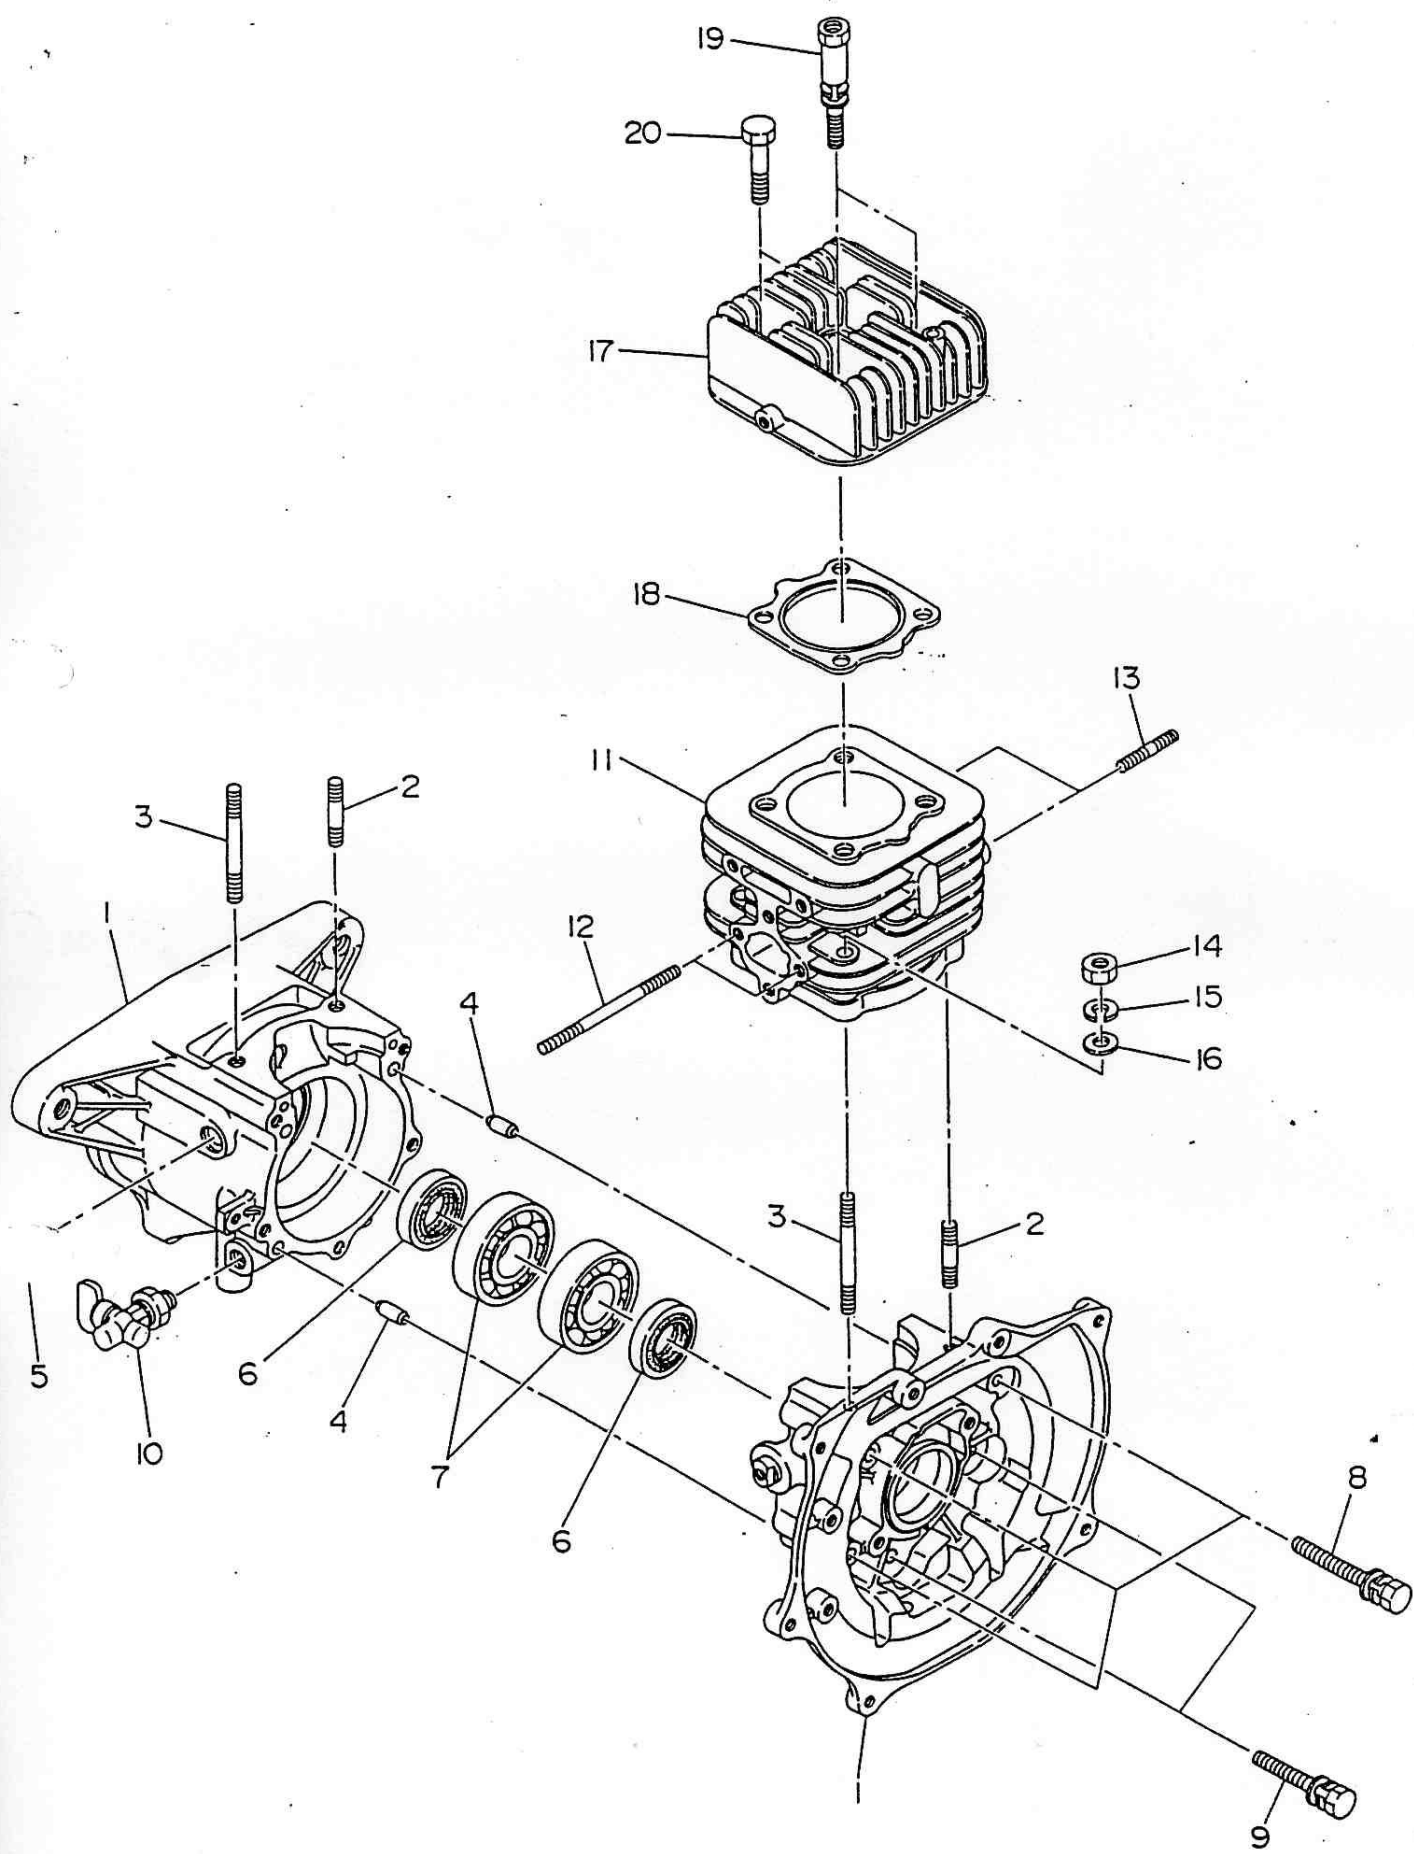

Robin Engine

Model EC12

for MIKASA
AMMANN

PARTS CATALOG

Spec.No. EC120D45010

 **富士重工業株式会社**
FUJI HEAVY INDUSTRIES LTD.

1. CRANKCASE and CYLINDER

2. CRANKSHAFT and PISTON

Zama FJ4

161-62405-00
210

6. CARBURETOR

161-62301-40

Mikuni no. 123014

7. ELECTRIC DEVICE

8. ACCESSORIES

9. PARTS TO BE SHIPPED LOOSE