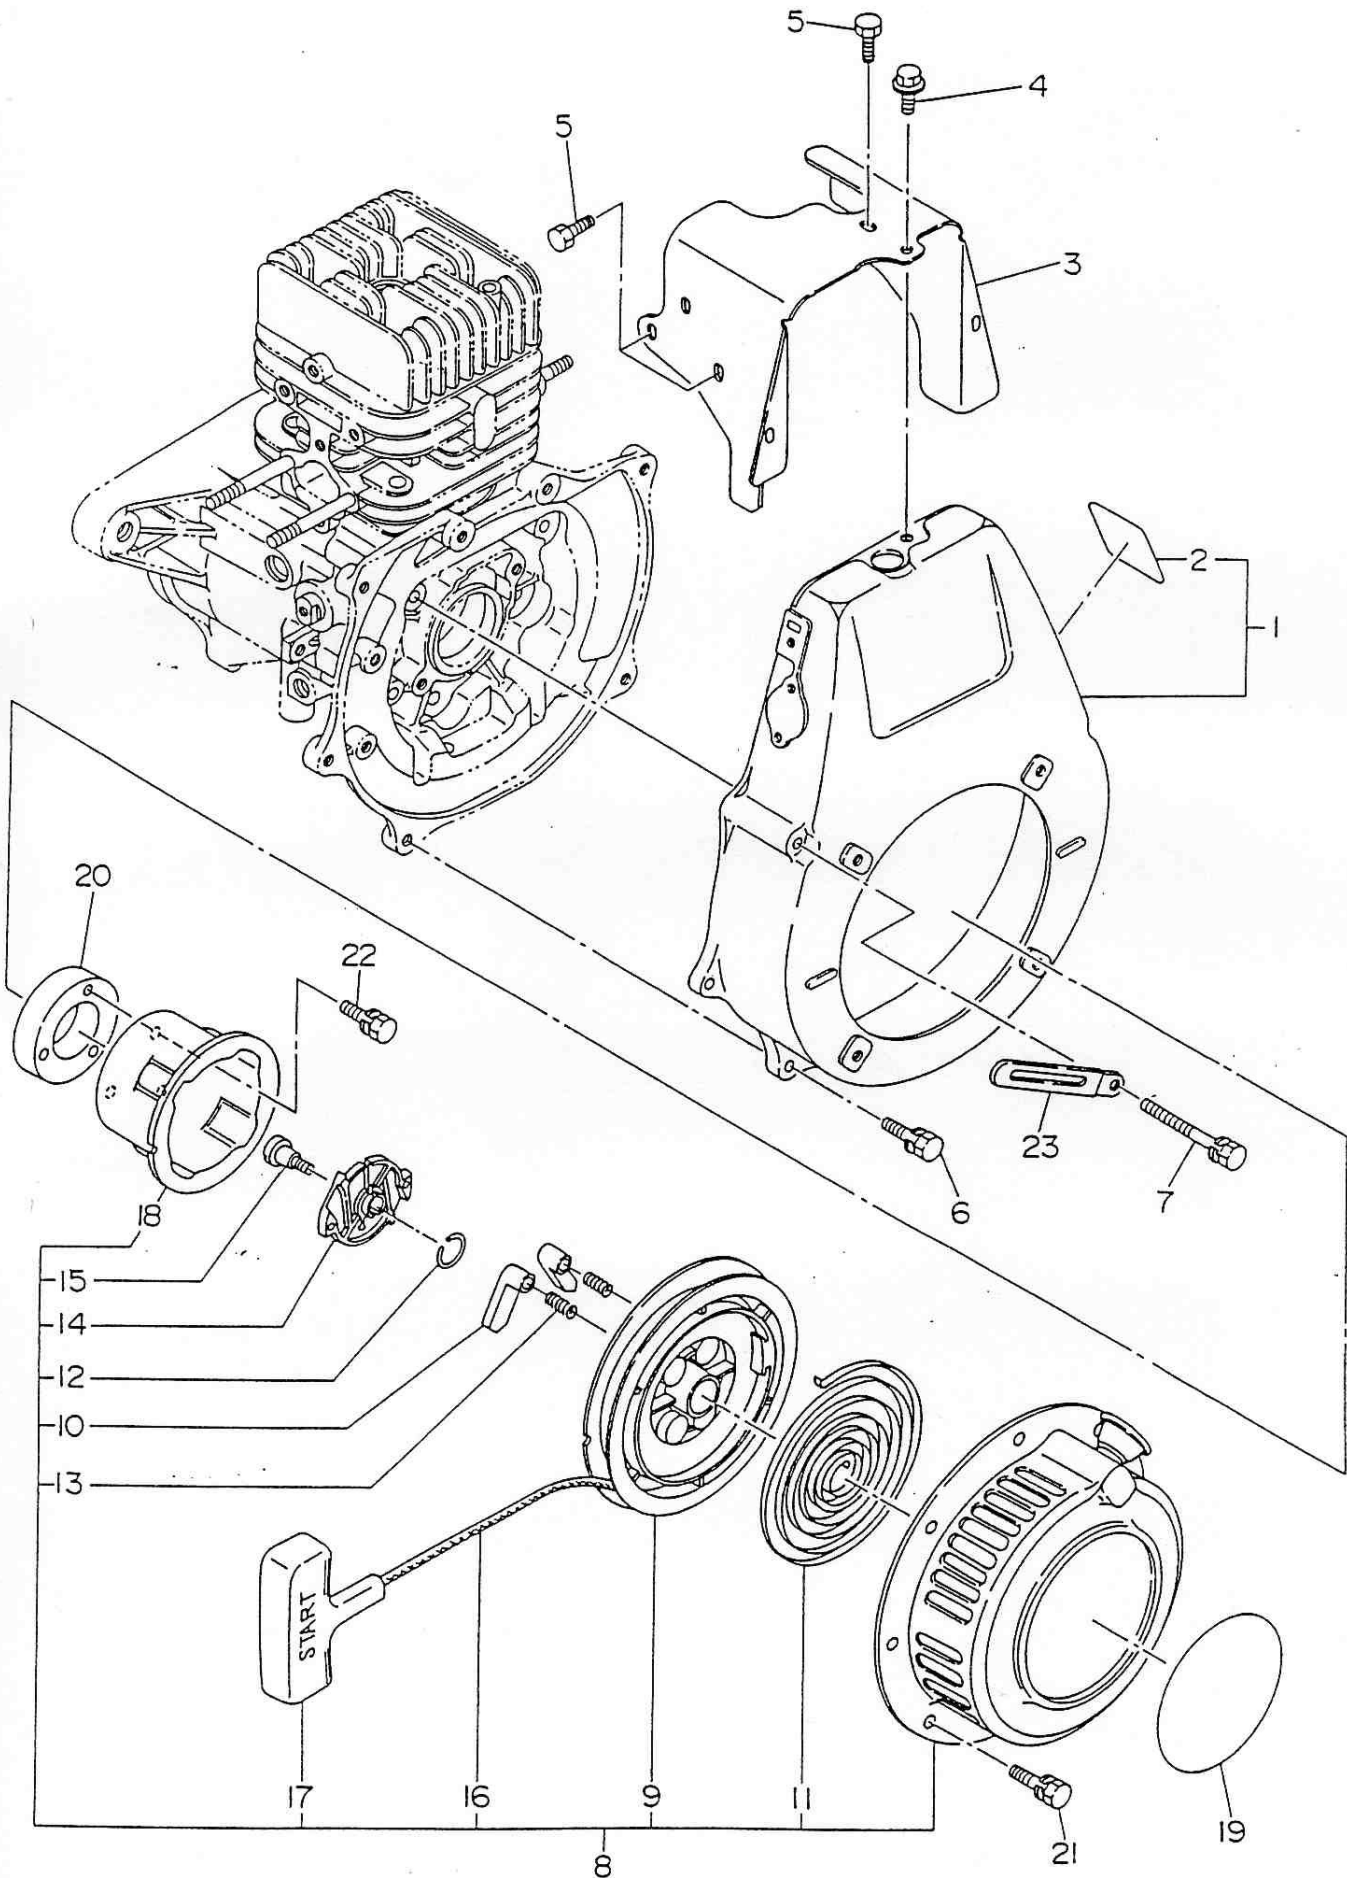

5. BLOWER HOUSING and RECOIL STARTER