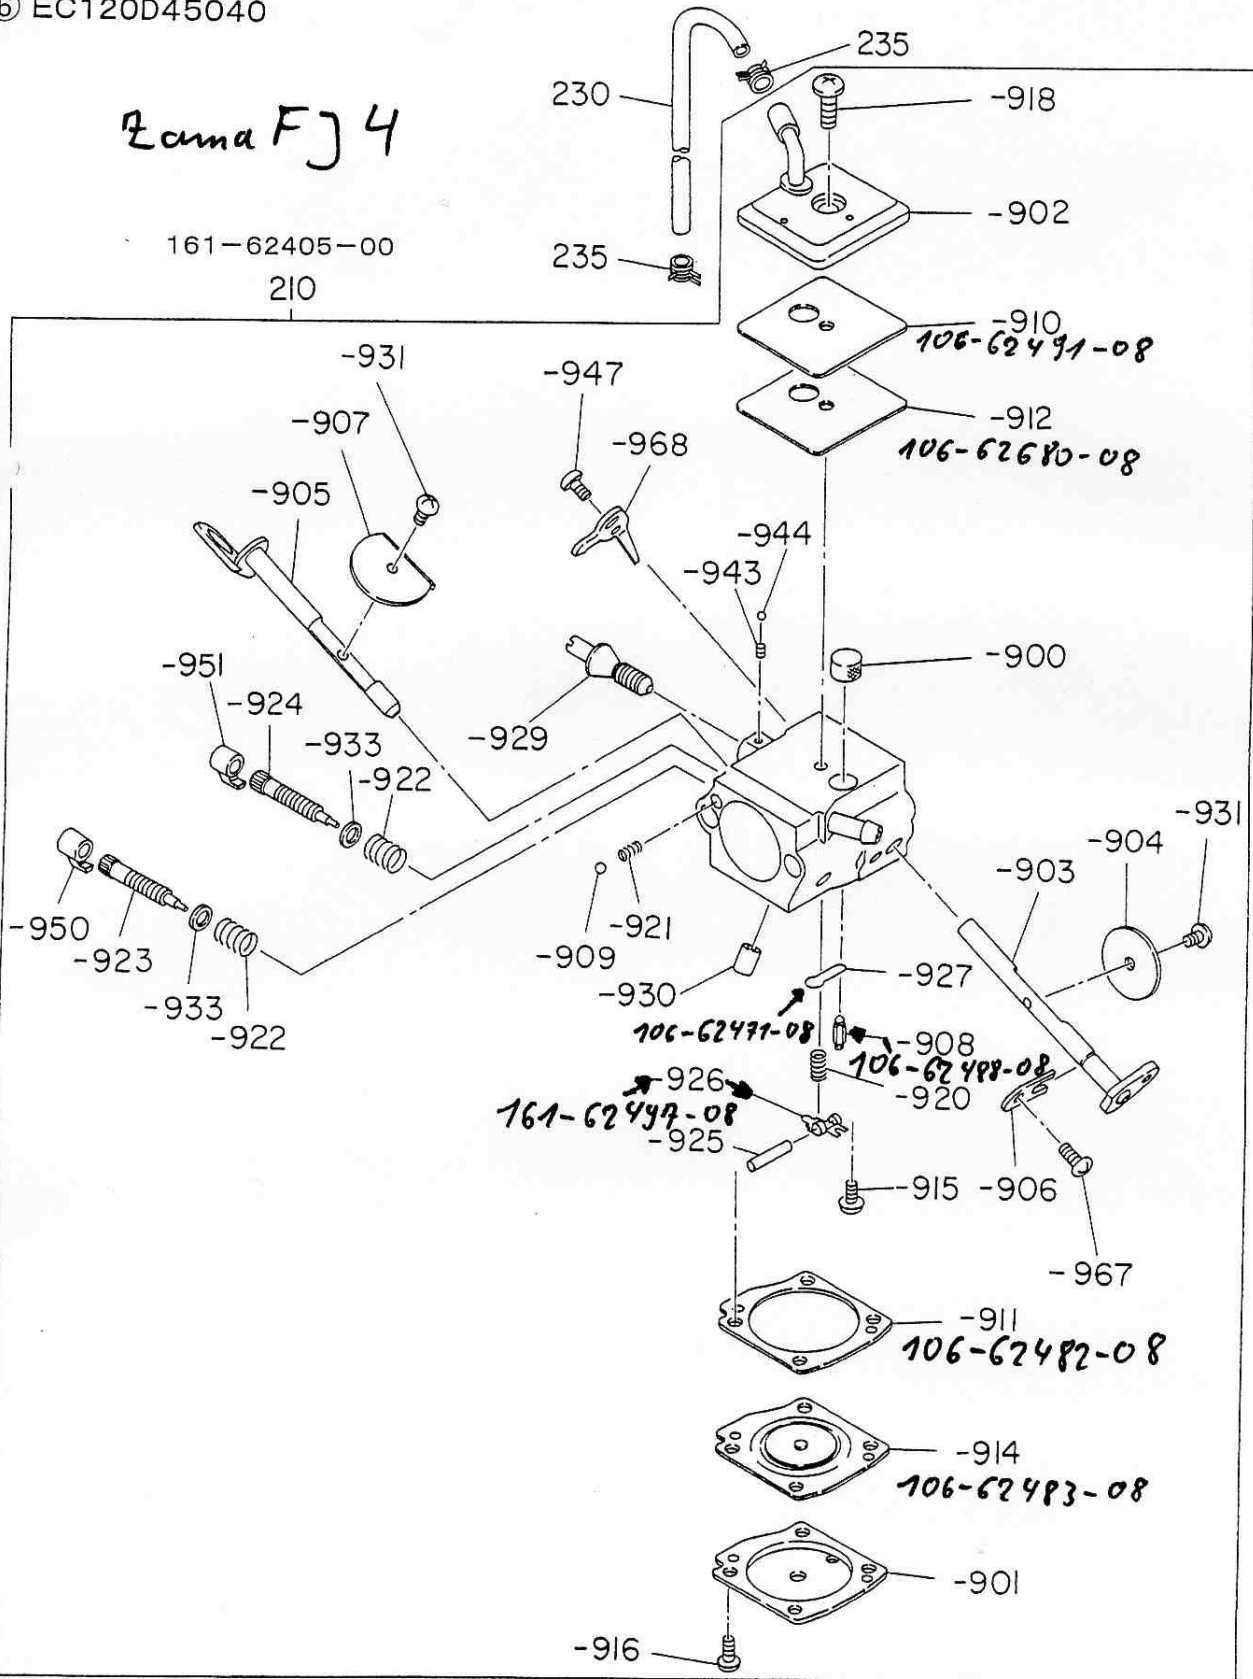

Robin Engine

Model EC12

for MIKASA
AMMANN

PARTS CATALOG

Spec.No. EC120D45010

 **富士重工業株式会社**
FUJI HEAVY INDUSTRIES LTD.

1. CRANKCASE and CYLINDER

2. CRANKSHAFT and PISTON

Zama FJ4

161-62405-00
210

6. CARBURETOR

161-62301-40

Mikuni no. 123014

7. ELECTRIC DEVICE

8. ACCESSORIES

9. PARTS TO BE SHIPPED LOOSE