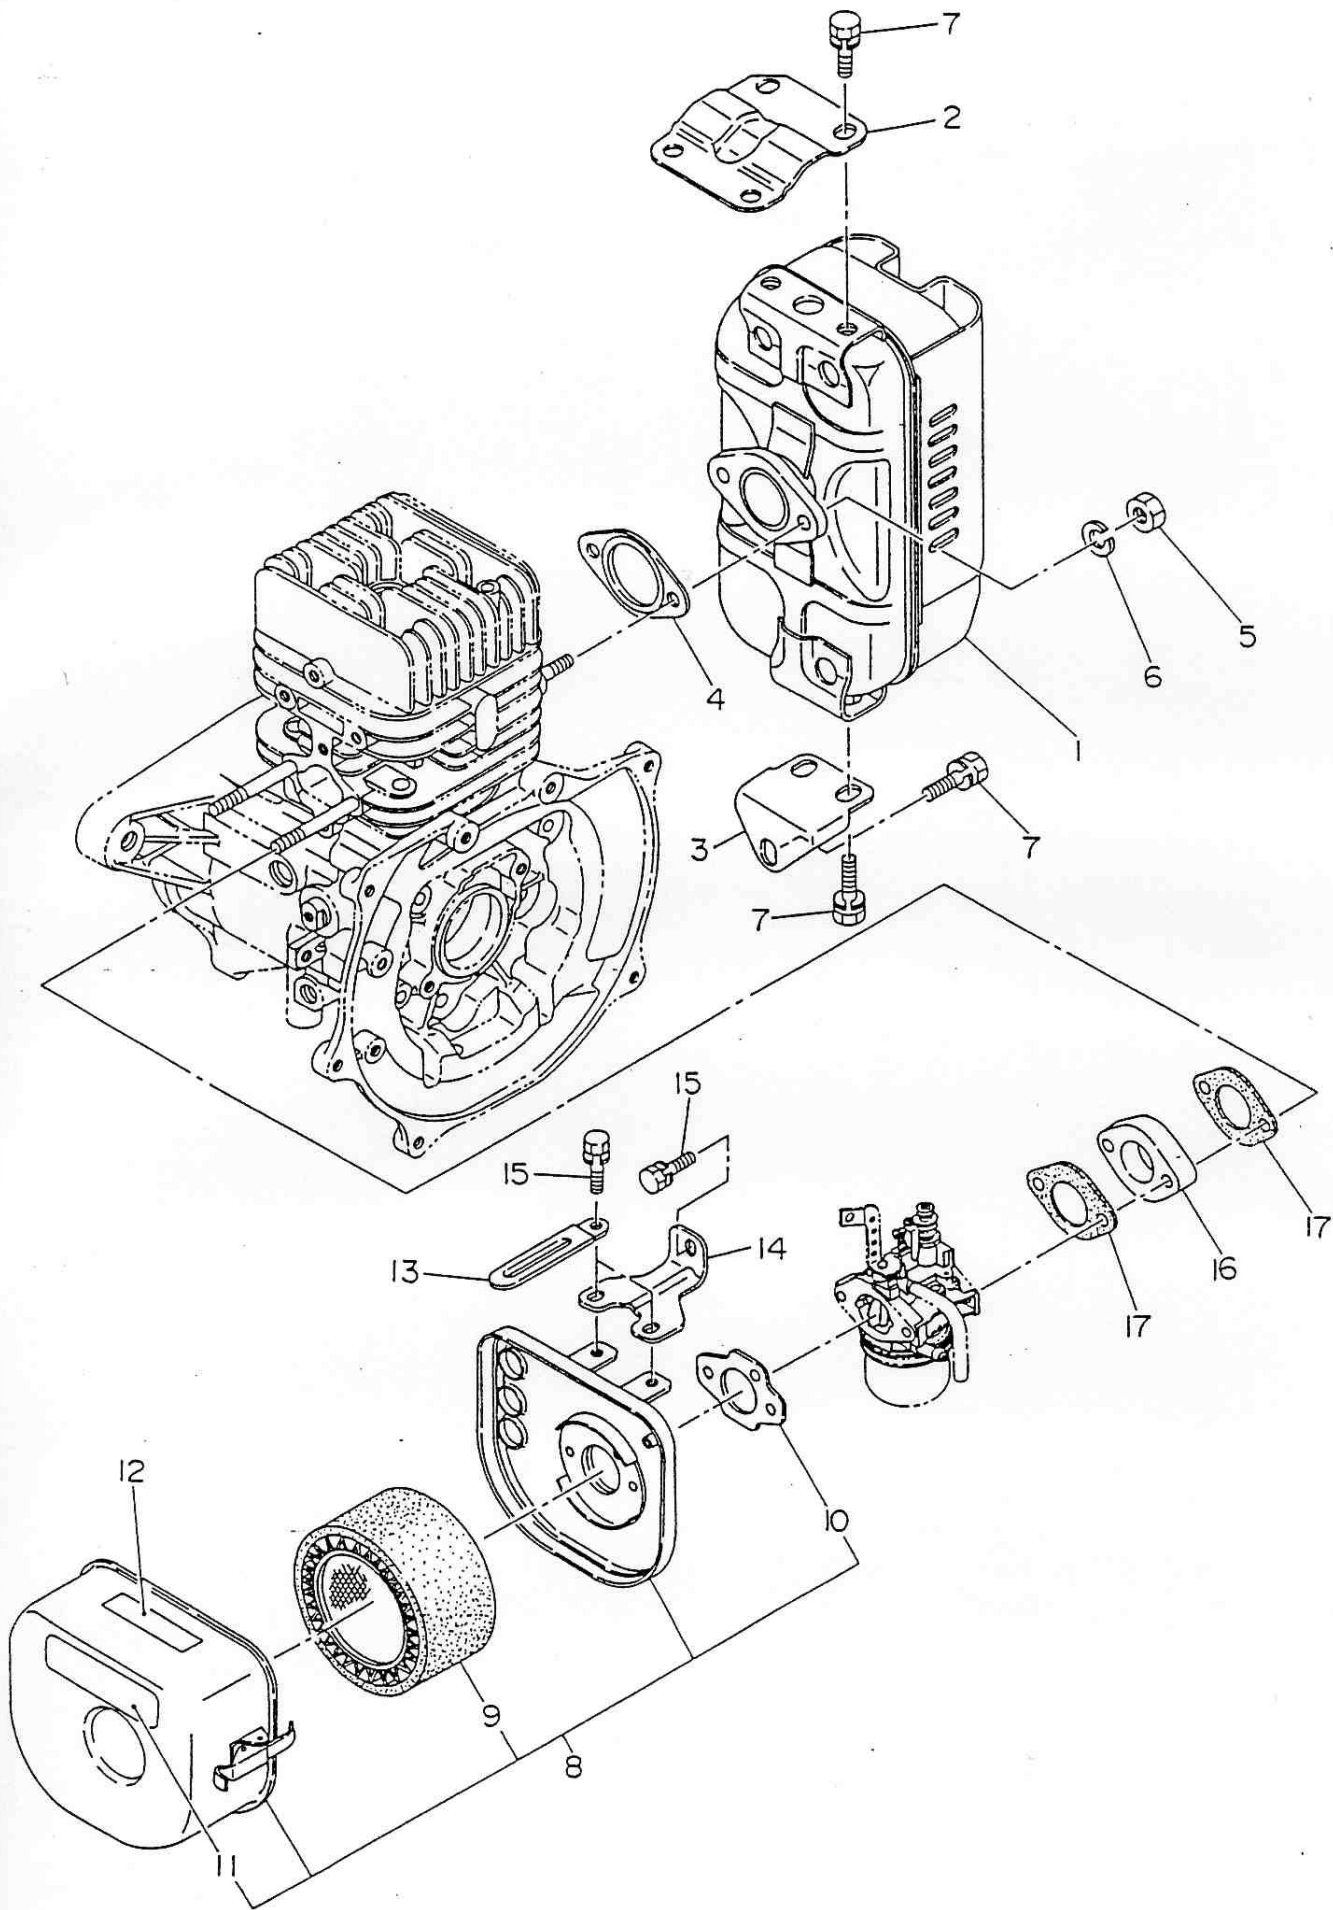

3. MUFFLER and AIR CLEANER