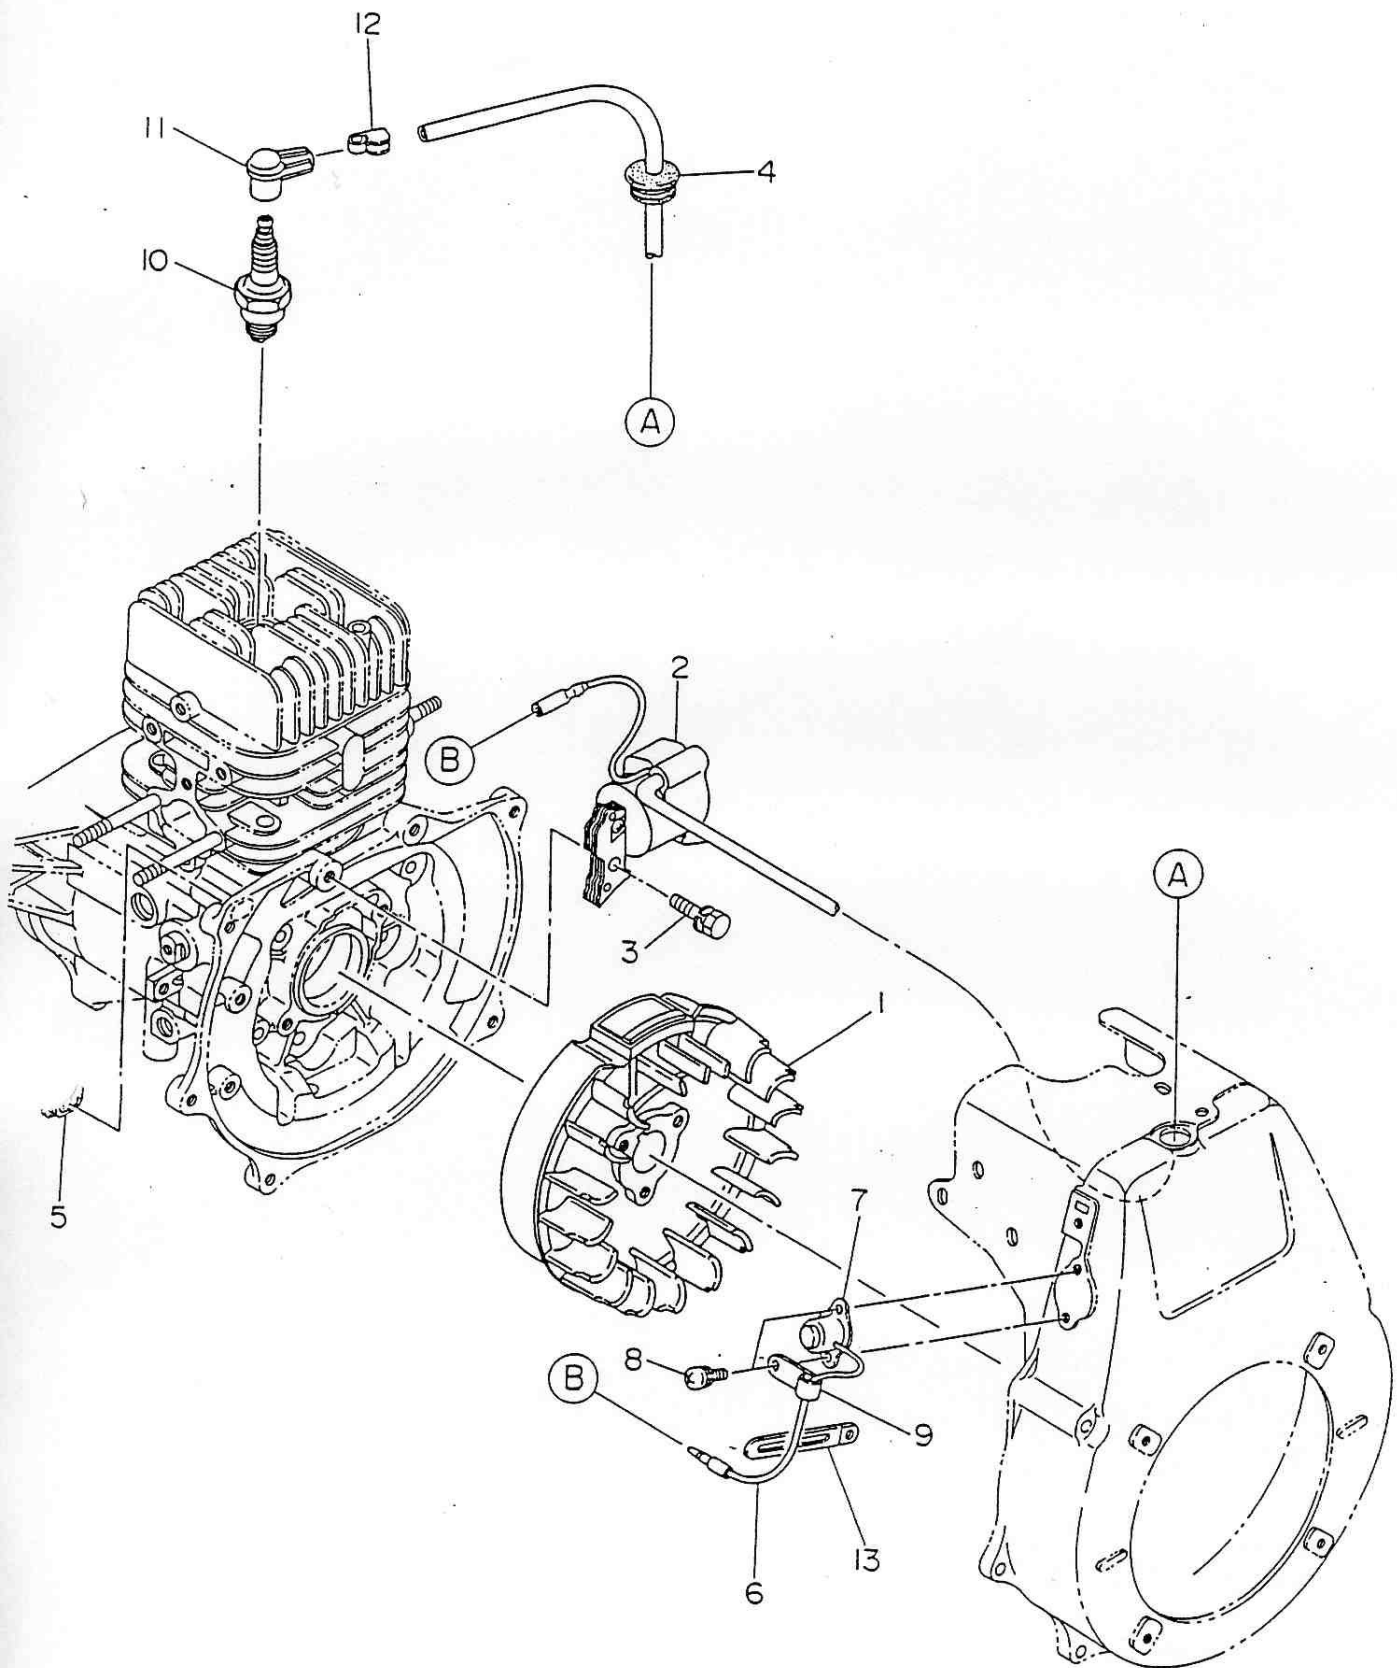

Robin Engine

Model EC12

for MIKASA
AMMANN

PARTS CATALOG

Spec.No. EC120D45010

 **富士重工業株式会社**
FUJI HEAVY INDUSTRIES LTD.

1. CRANKCASE and CYLINDER

2. CRANKSHAFT and PISTON

Zama FJ4

161-62405-00
210

6. CARBURETOR

161-62301-40

Mikuni no. 123014

7. ELECTRIC DEVICE

8. ACCESSORIES

9. PARTS TO BE SHIPPED LOOSE