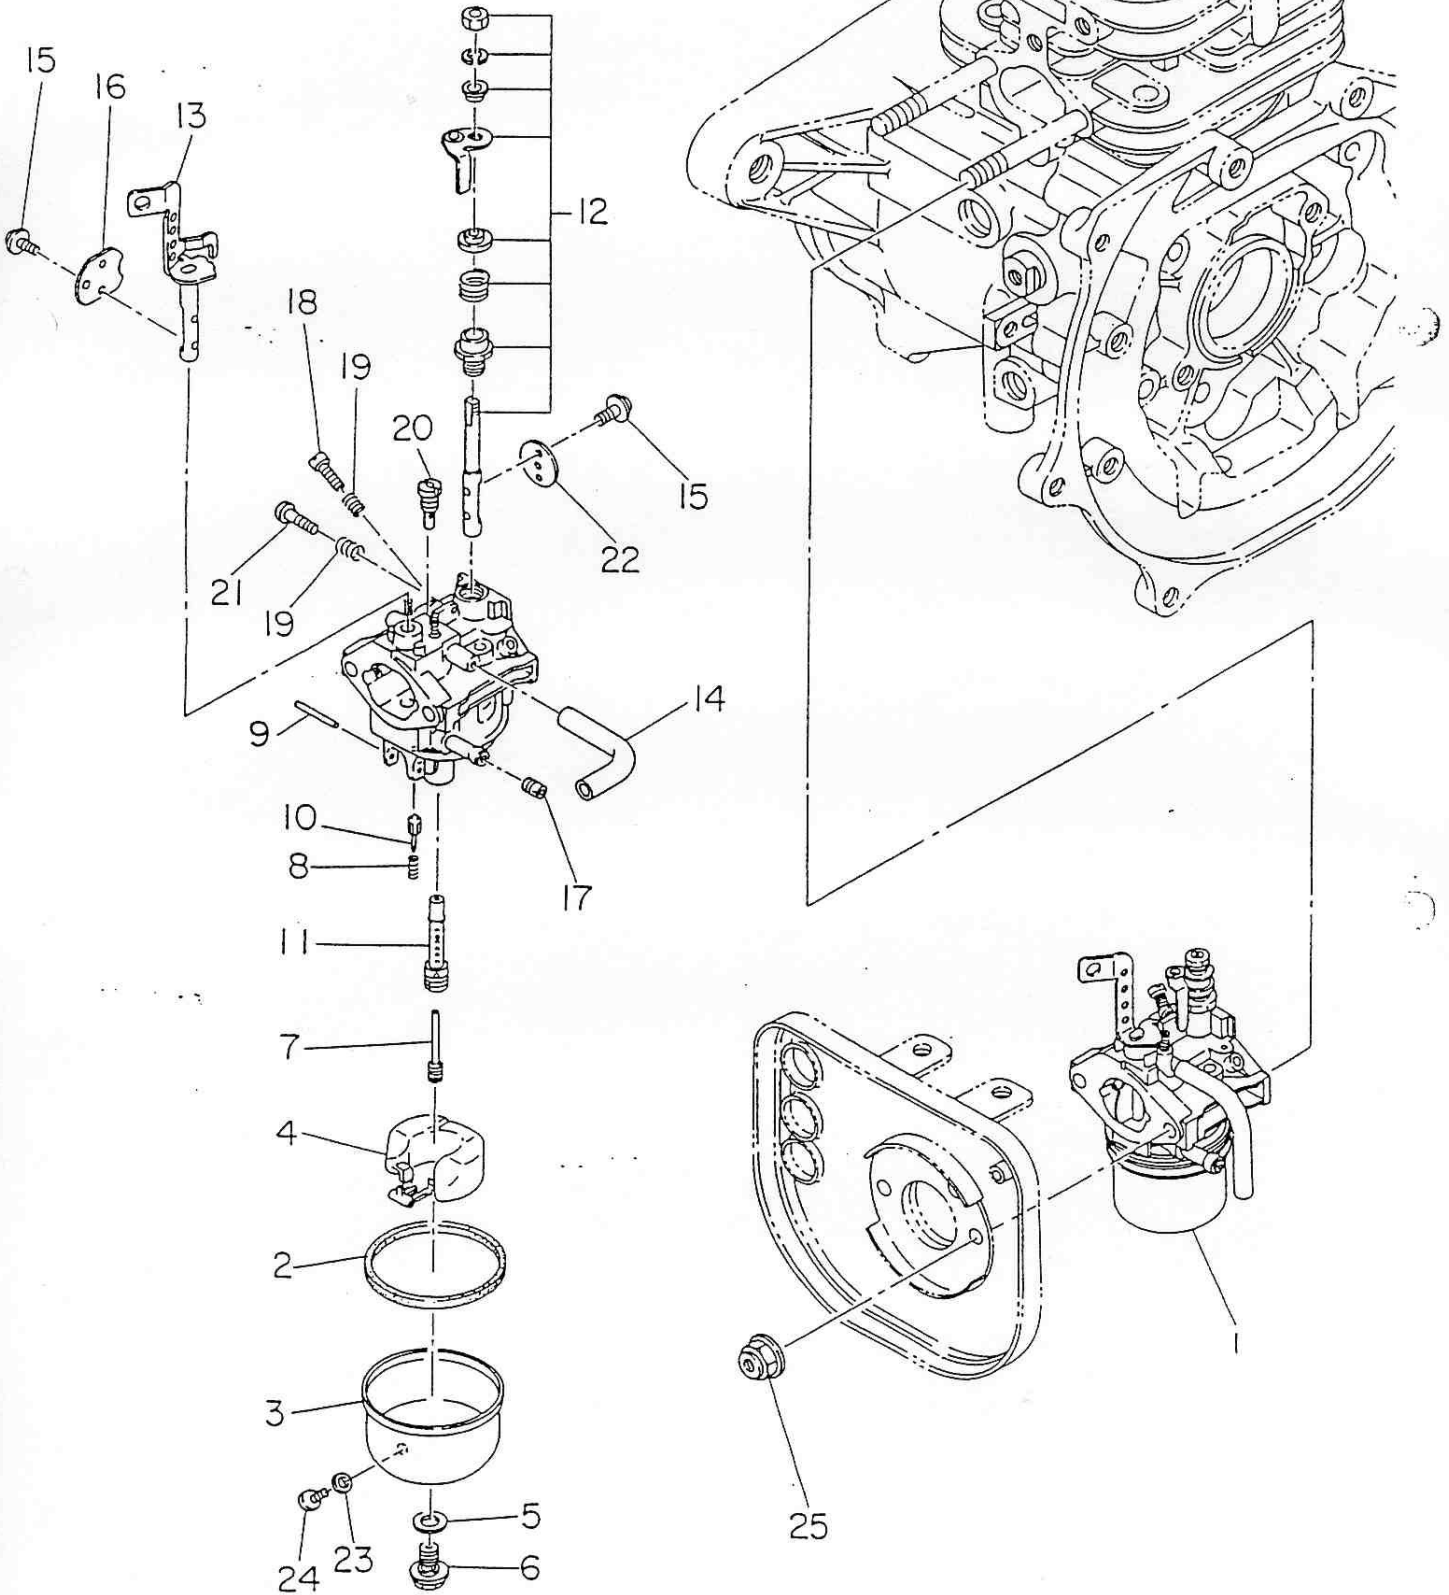

Robin Engine

Model EC12

for MIKASA
AMMANN

PARTS CATALOG

Spec.No. EC120D45010

 **富士重工業株式会社**
FUJI HEAVY INDUSTRIES LTD.

1. CRANKCASE and CYLINDER

2. CRANKSHAFT and PISTON

Zama FJ4

161-62405-00
210

6. CARBURETOR

161-62301-40

Mikuni no. 123014

7. ELECTRIC DEVICE

8. ACCESSORIES

9. PARTS TO BE SHIPPED LOOSE