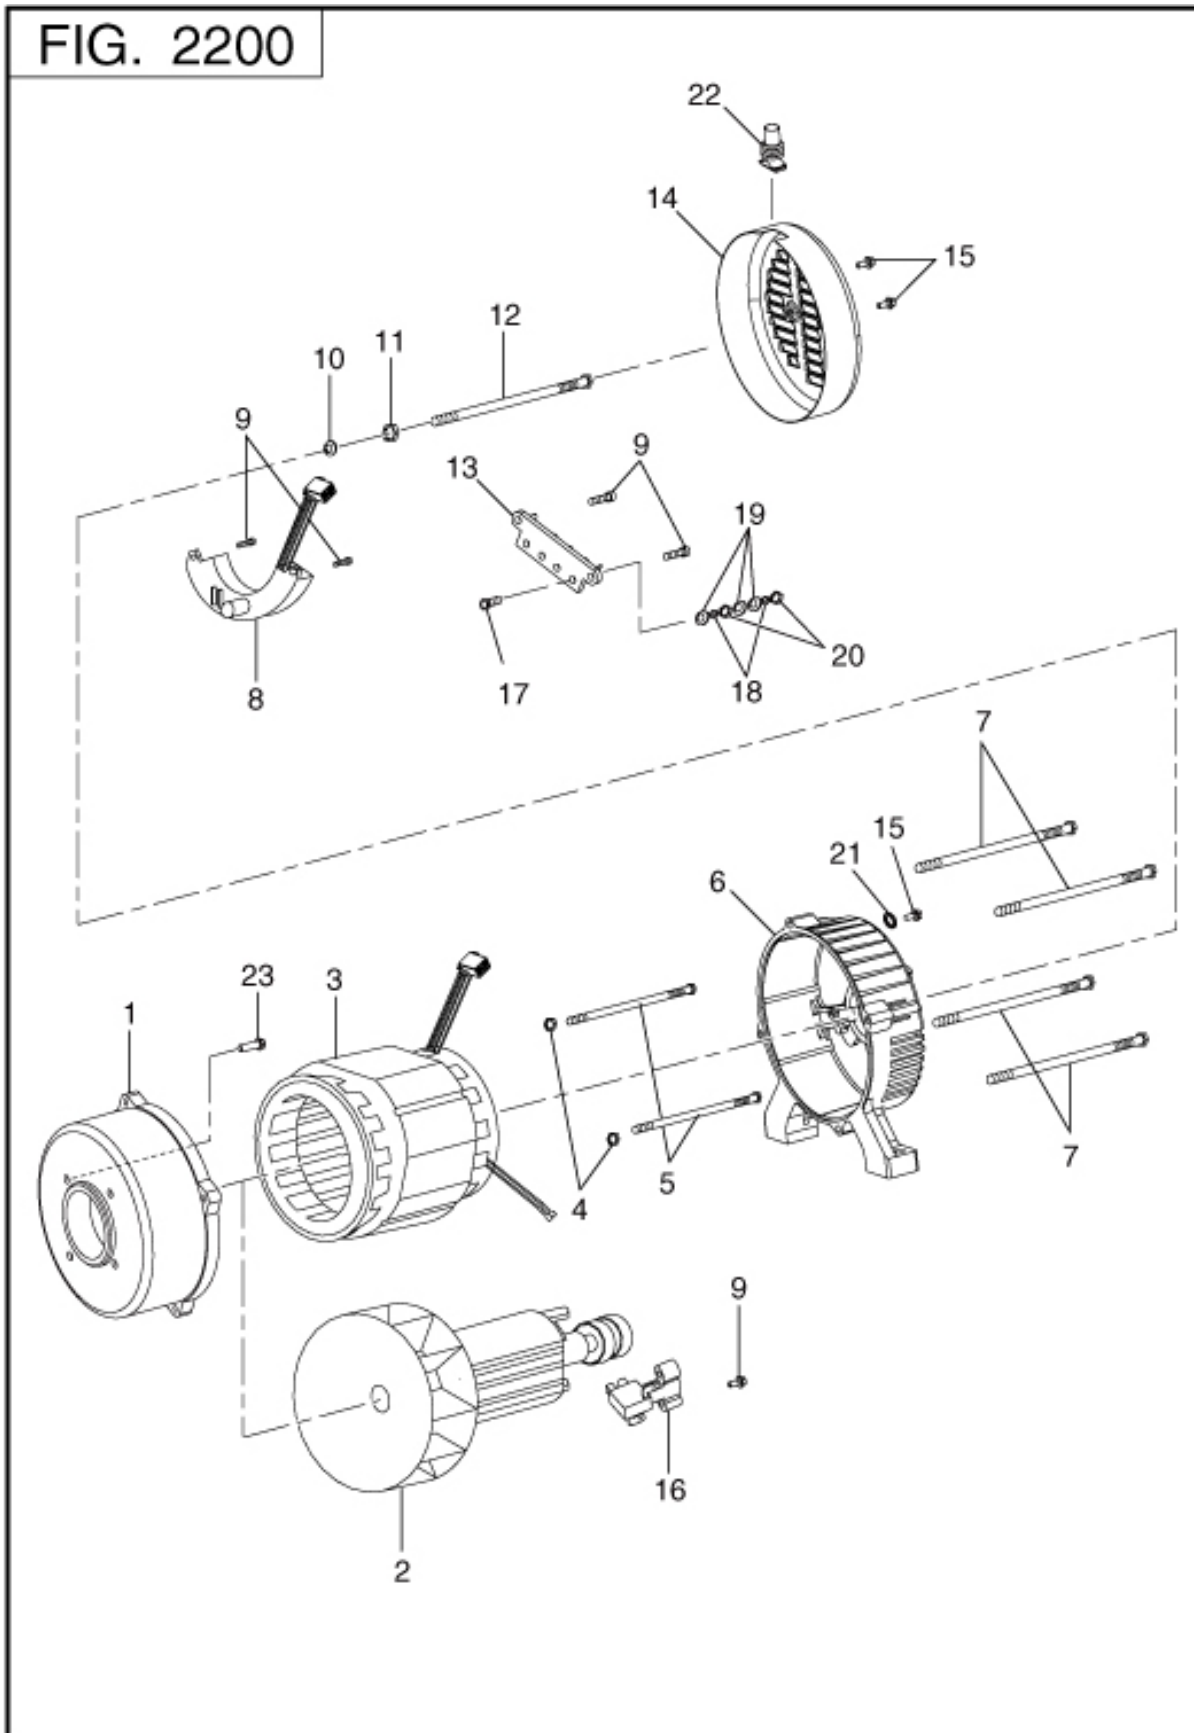

22 GENERATOR

REF.	PART NUMBER	PART NAME	CODE NO.	QTY	REMARKS	INTERCHANGE
1	RGR40020004	ENGINE ADAPTOR	-	1		
2	RGR40030002	ROTOR ASSY	-	1		
3	RGR40030003	STATOR ASSY	-	1		
4	RGR325491002	NUT HEX FLANGE	-	2		
5	RGRGB5782B52	BOLT HEX	-	2		
6	RGR40010005	BEARING ADAPTOR	-	1		
7	RGRGB16674BF6 3	BOLT HEX FLANGE	-	4		
8	RGR40030005	AVR	-	1		
9	RGRGB5789BF51 6	BOLT HEX FLANGE	-	5		
10	RGRGBT971W10	WASHER FLAT	-	1		
11	RGRGB93WL10	WASHER LOCK	-	1		
12	RGR40030004	BOLT HEX	-	1		
13	RGR40010009	WIRING BOARD ASSY	-	1		
14	RGR40010006	MOTOR COVER	-	1		
15	RGRGB5789BF51 0	BOLT HEX FLANGE	-	3		
16	RGR40010007	BRUSH	-	1		
17	RGRGB5789BF52 0	BOLT HEX FLANGE	-	4		
18	RGRGB93WL5	WASHER LOCK	-	8		
19	RGRGBT971W5	WASHER FLAT	-	12		
20	RGRGB6170N5	NUT HEX	-	8		
21	RGRGB8622WS5	WASHER STAR	-	1		
22	RGR5001008	RUBBER SLEEVE	-	1		
23	RGR660596002	BOLT HEX FLANGE	-	4		