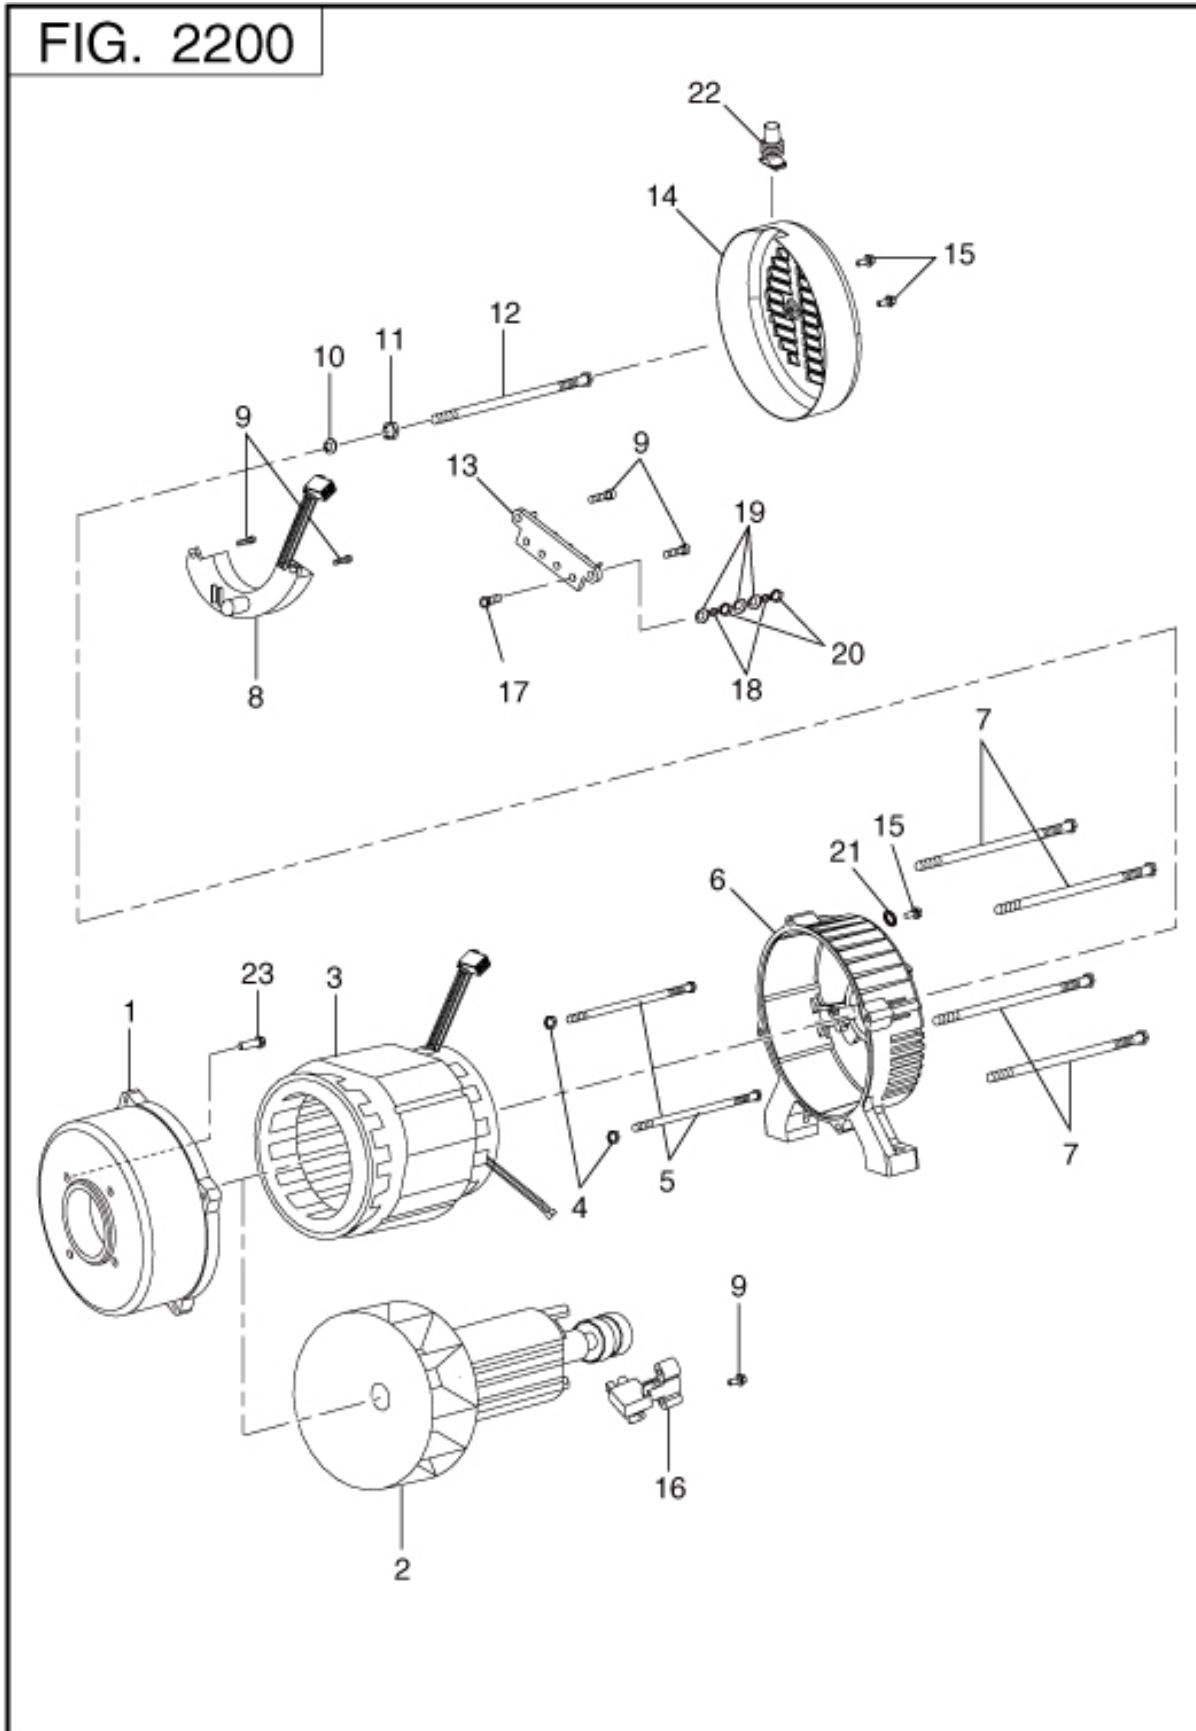

22 GENERATOR

REF.	PART NUMBER	PART NAME	CODE NO.	QTY	REMARKS	INTERCHANGE
1	RGR40020004	ENGINE ADAPTOR	-	1		
2	RGR40030002	ROTOR ASSY	-	1		
3	RGR40030003	STATOR ASSY	-	1		
4	RGR325491002	NUT HEX FLANGE	-	2		
5	RGRGB5782B52	BOLT HEX	-	2		
6	RGR40010005	BEARING ADAPTOR	-	1		
7	RGRGB16674BF6 3	BOLT HEX FLANGE	-	4		
8	RGR40030005	AVR	-	1		
9	RGRGB5789BF51 6	BOLT HEX FLANGE	-	5		
10	RGRGBT971W10	WASHER FLAT	-	1		
11	RGRGB93WL10	WASHER LOCK	-	1		
12	RGR40030004	BOLT HEX	-	1		
13	RGR40010009	WIRING BOARD ASSY	-	1		
14	RGR40010006	MOTOR COVER	-	1		
15	RGRGB5789BF58	BOLT HEX FLANGE	-	3		
16	RGR40010007	BRUSH	-	1		
17	RGRGB5789BF52 0	BOLT HEX FLANGE	-	4		
18	RGRGB93WL5	WASHER LOCK	-	8		
19	RGRGBT971W5	WASHER FLAT	-	12		
20	RGRGB6170N5	NUT HEX	-	8		
21	RGRGB8622WS5	WASHER STAR	-	1		
22	RGR5001008	RUBBER SLEEVE	-	1		
23	RGR660596002	BOLT HEX FLANGE	-	4		