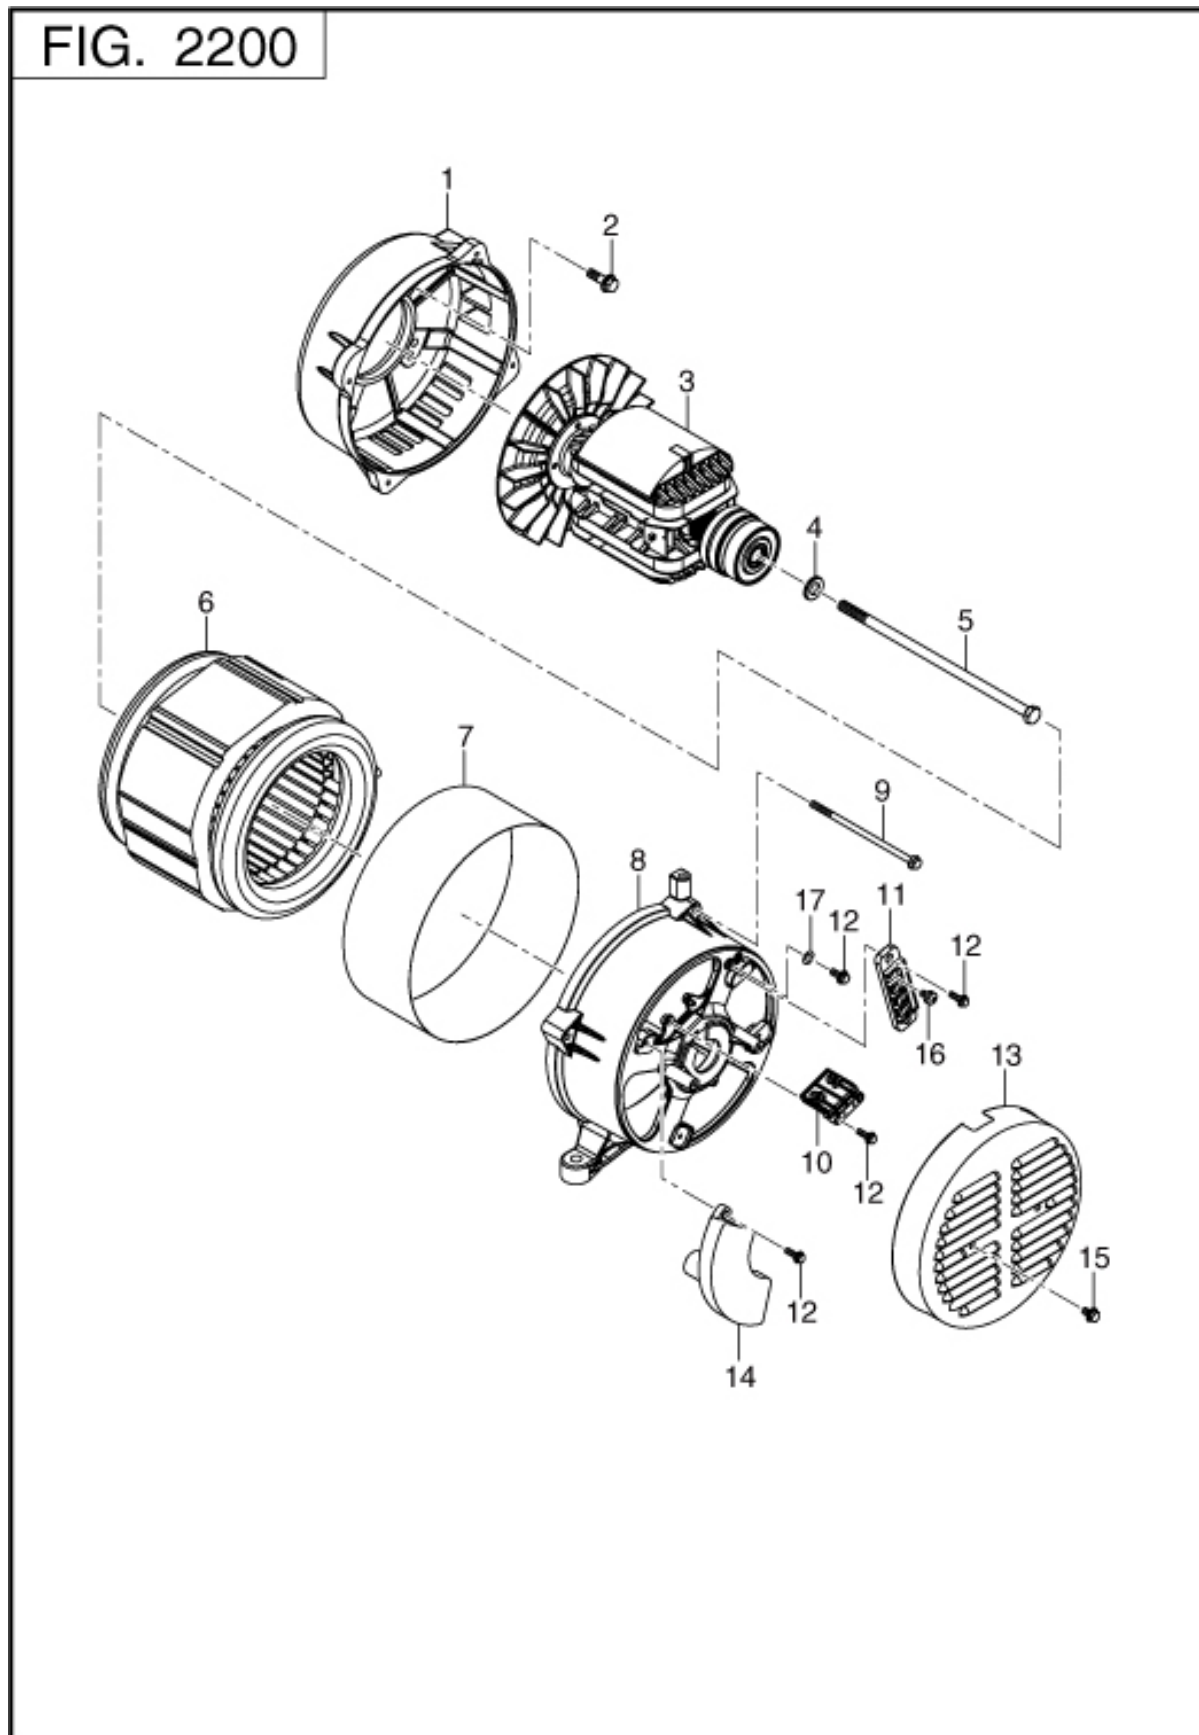

22 GENERATOR

REF.	PART NUMBER	PART NAME	CODE NO.	QTY	REMARKS	INTERCHANGE
1	37GF60H7131A1	FRONT BRACKET	-	1		
2	37G9582208025	HEXAGON FLANGE BOLT	-	4		
3	37GF60H716000	ROTOR AY	-	1		
4	37G9290210300	SPRING WASHER	-	1		
5	37G9702810260	HEXAGON BOLT M10X260	-	1		
6	37GF60H715010	STATOR AY	-	1		
7	37GF60H715300	STATOR COVER	-	1		
8	37GF60H713110	REAR BRACKET	-	1		
9	37D9010506140	FLANGE BOLT	-	4		
10	37GF60TS00100	BRUSH	-	1		
11	37GF60H722000	BASE	-	1		
12	37E9580205016	BOLT M5X16	-	6		
13	37GF60H717400	END COVER	-	1		
14	37GF60H722A00	AVR	-	1		
15	37G9580206010	HEXAGON BOLT M6X10	-	2		
16	37G9015906834	SCREW M6X12	-	8		