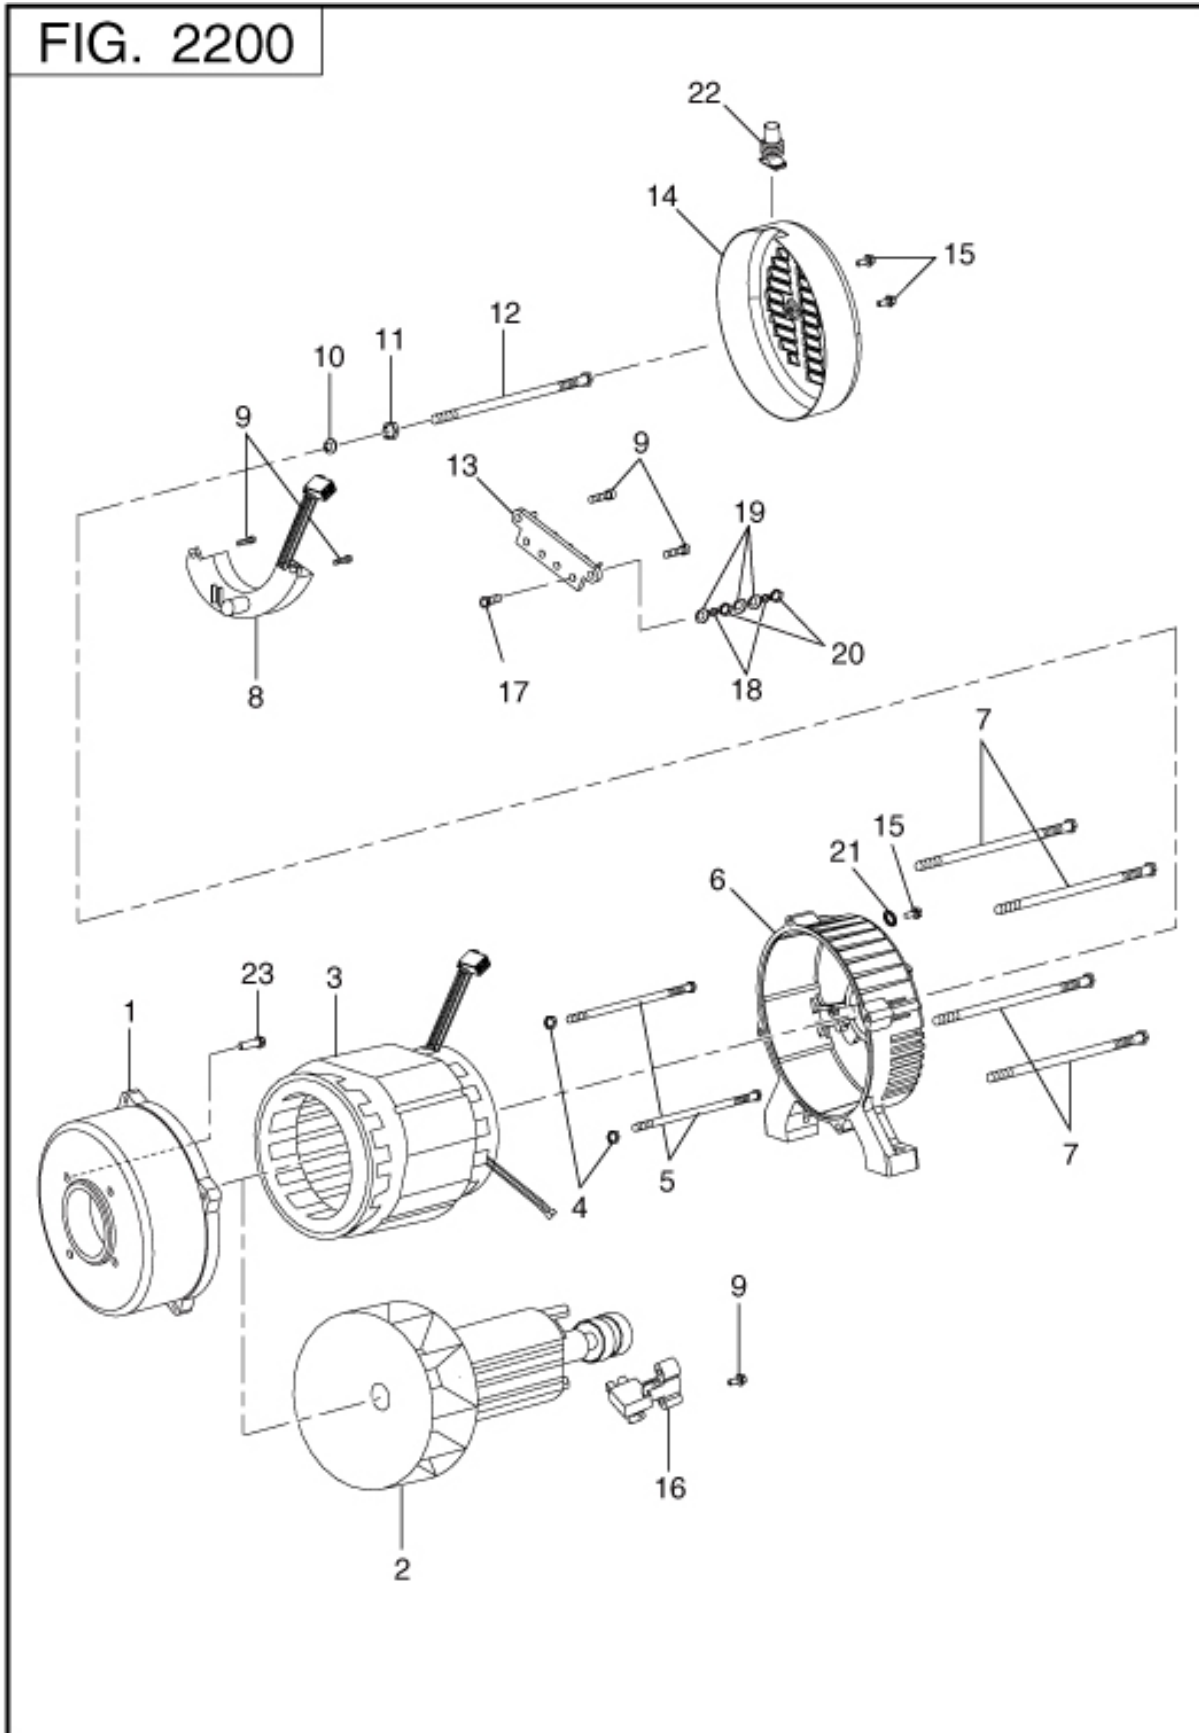

22 GENERATOR

REF.	PART NUMBER	PART NAME	CODE NO.	QTY	REMARKS	INTERCHANGE
1	RGR40020004	ENGINE ADAPTOR	-	1		
2	RGR40020002	ROTOR ASSY	-	1		
3	RGR40020003	STATOR ASSY	-	1		
4	RGR325491002	NUT HEX FLANGE	-	2		
5	RGRGB5782B5	BOLT HEX	-	2		
6	RGR40010005	BEARING ADAPTOR	-	1		
7	RGRGB16674BF6 2	BOLT HEX FLANGE	-	4		
8	RGR40020005	AVR	-	1		
9	RGRGB5789BF51 6	BOLT HEX FLANGE	-	5		
10	RGRGBT971W10	WASHER FLAT	-	1		
11	RGRGB93WL10	WASHER LOCK	-	1		
12	RGR40020006	BOLT HEX	-	1		
13	RGR40010009	WIRING BOARD ASSY	-	1		
14	RGR40010006	MOTOR COVER	-	1		
15	RGRGB5789BF51 0	BOLT HEX FLANGE	-	3		
16	RGR40010007	BRUSH	-	1		
17	RGRGB5789BF52 0	BOLT HEX FLANGE	-	4		
18	RGRGB93WL5	WASHER LOCK	-	8		
19	RGRGBT971W5	WASHER FLAT	-	12		
20	RGRGB6170N5	NUT HEX	-	8		
21	RGRGB8622WS5	WASHER STAR	-	1		
22	RGR5001008	RUBBER SLEEVE	-	1		
23	RGR660596002	BOLT HEX FLANGE	-	4		