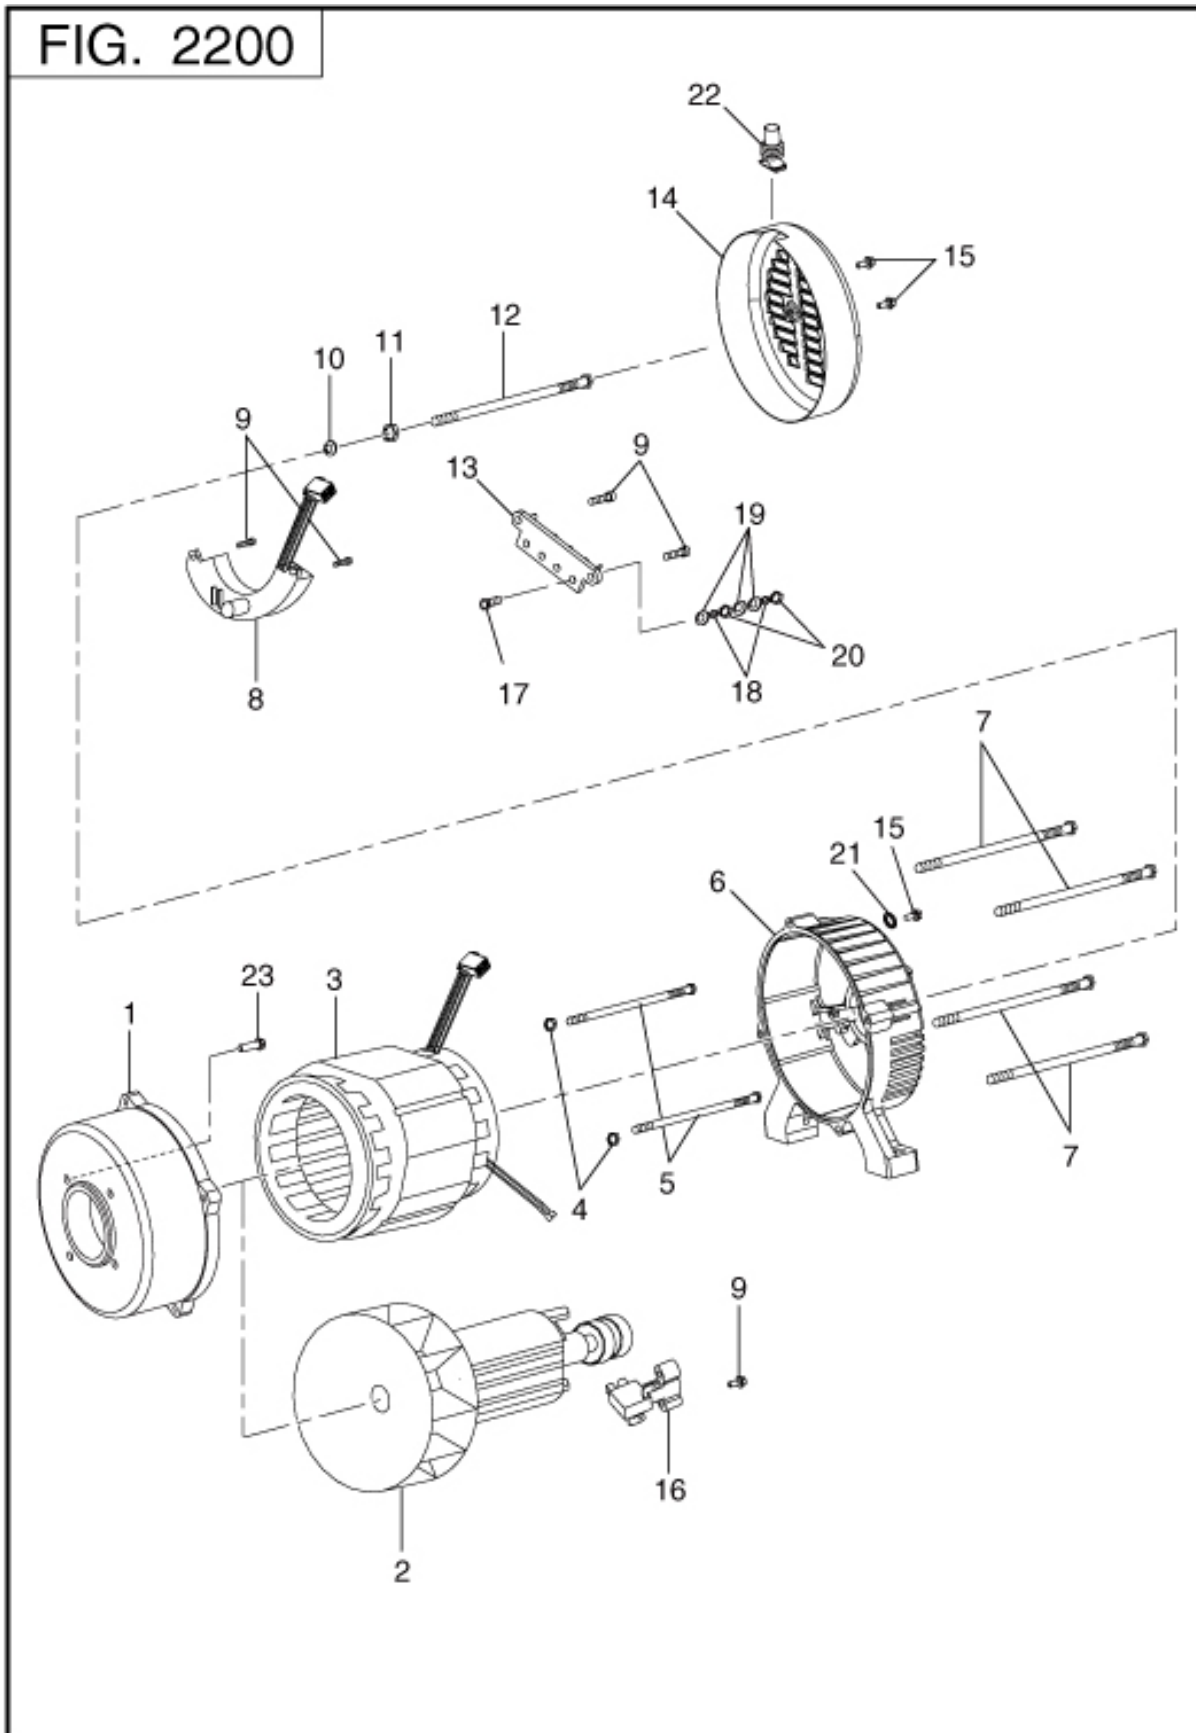

22 GENERATOR

REF.	PART NUMBER	PART NAME	CODE NO.	QTY	REMARKS	INTERCHANGE
1	RGR40020004	ENGINE ADAPTOR	-	1		
2	RGR40020002	ROTOR ASSY	-	1		
3	RGR40020003	STATOR ASSY	-	1		
4	RGRGBT8891NF5	NUT HEX FLANGE	-	2		
5	RGRGB5782B5	BOLT HEX	-	2		
6	RGR40010005	BEARING ADAPTOR	-	1		
7	RGRGB16674BF6 2	BOLT HEX FLANGE	-	4		
8	RGR40020005	AVR	-	1		
9	RGRGB5789BF51 6	BOLT HEX FLANGE	-	5		
10	RGRGBT971W10	WASHER FLAT	-	1		
11	RGRGB93WL10	WASHER LOCK	-	1		
12	RGR40020006	BOLT HEX	-	1		
13	RGR40010009	WIRING BOARD ASSY	-	1		
14	RGR40010006	MOTOR COVER	-	1		
15	RGRGB5789BF58	BOLT HEX FLANGE	-	3		
16	RGR40010007	BRUSH	-	1		
17	RGRGB5789BF52 0	BOLT HEX FLANGE	-	4		
18	RGRGB93WL5	WASHER LOCK	-	8		
19	RGRGBT971W5	WASHER FLAT	-	12		
20	RGRGB6170N5	NUT HEX	-	8		
21	RGRGB8622WS5	WASHER STAR	-	1		
22	RGR5001008	RUBBER SLEEVE	-	1		
23	RGR660596002	BOLT HEX FLANGE	-	4		