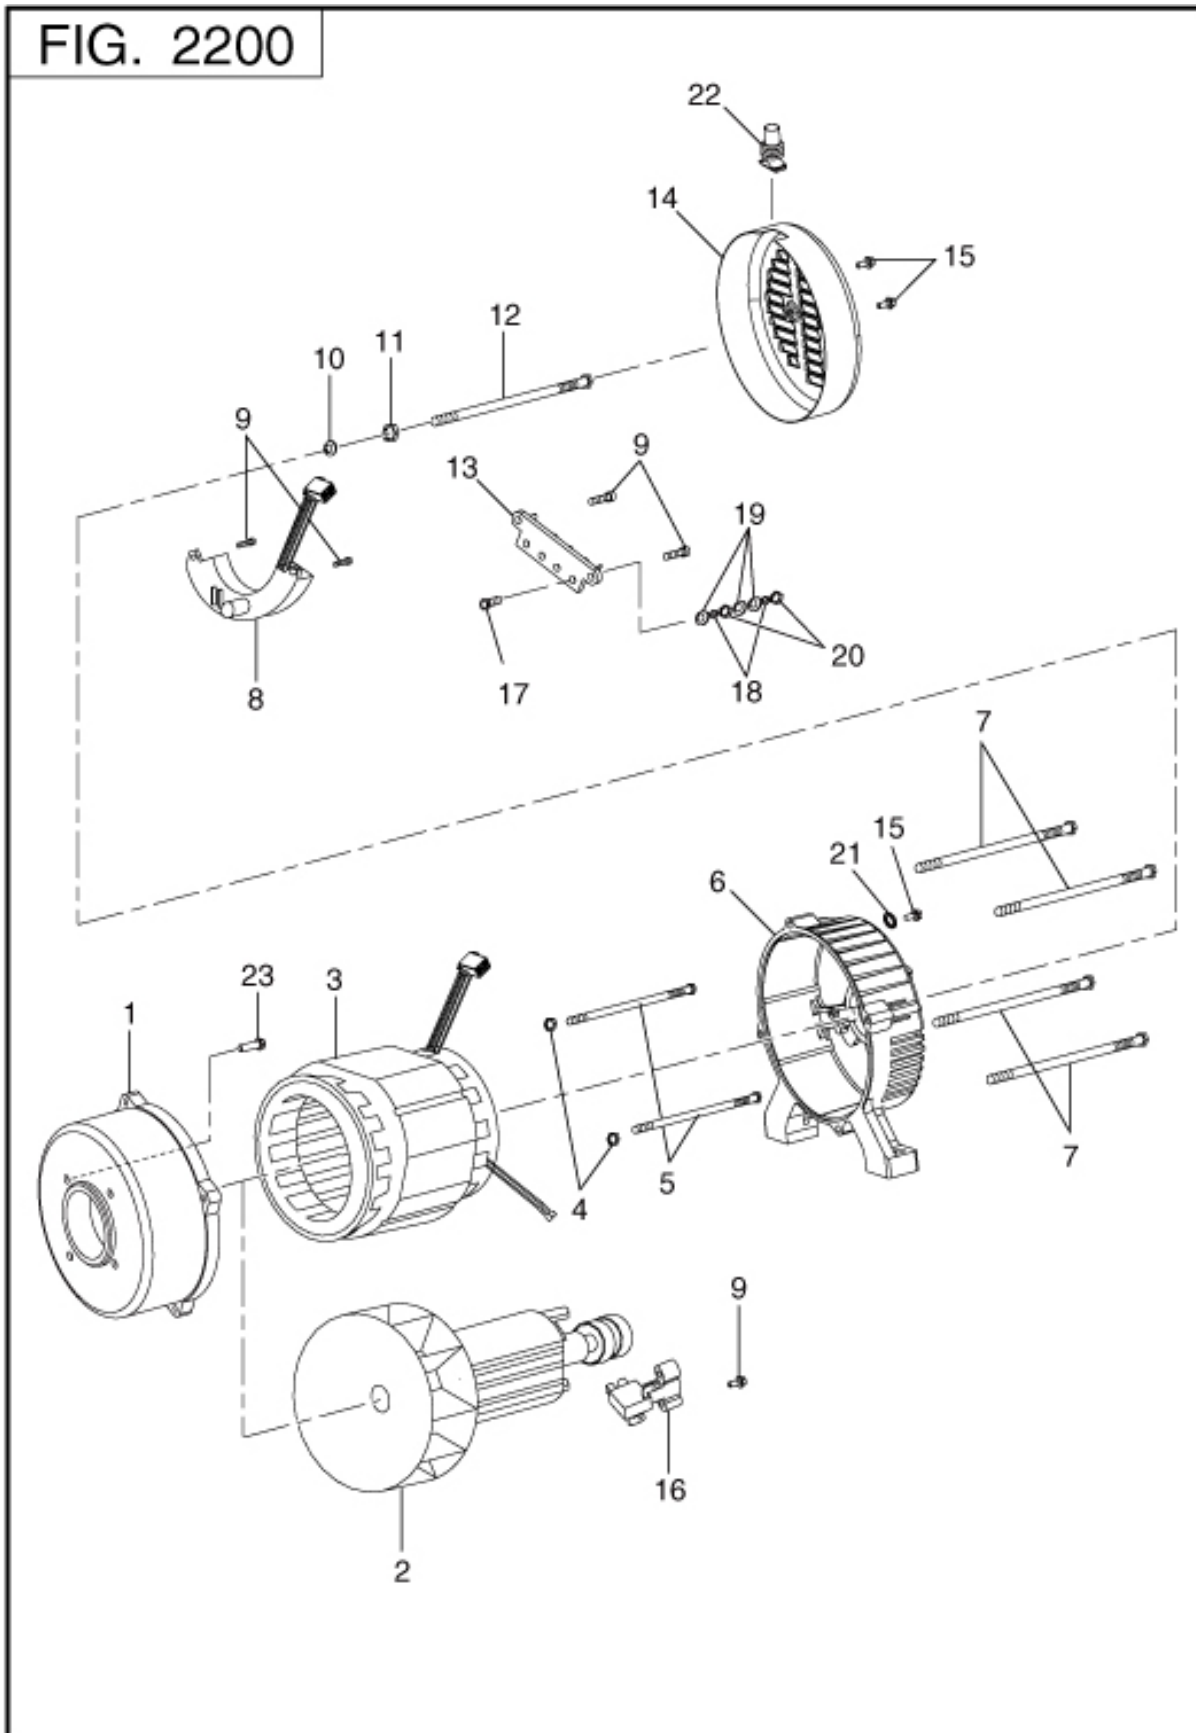

22 GENERATOR

REF.	PART NUMBER	PART NAME	CODE NO.	QTY	REMARKS	INTERCHANGE
1	RGR40020004	ENGINE ADAPTOR	-	1		
2	RGR40020002	ROTOR ASSY	-	1		
3	RGR40020003	STATOR ASSY	-	1		
4	RGR325491002	NUT HEX FLANGE	-	2		
5	RGRGB5782B5	BOLT HEX	-	2		
6	RGR40010005	BEARING ADAPTOR	-	1		
7	RGRGB16674BF6 2	BOLT HEX FLANGE	-	4		
8	RGR40020005	AVR	-	1		
9	RGRGB5789BF51 6	BOLT HEX FLANGE	-	5		
10	RGRGBT971W10	WASHER FLAT	-	1		
11	RGRGB93WL10	WASHER LOCK	-	1		
12	RGR40020006	BOLT HEX	-	1		
13	RGR40010009	WIRING BOARD ASSY	-	1		
14	RGR40010006	MOTOR COVER	-	1		
15	RGRGB5789BF58	BOLT HEX FLANGE	-	3		
16	RGR40010007	BRUSH	-	1		
17	RGRGB5789BF52 0	BOLT HEX FLANGE	-	4		
18	RGRGB93WL5	WASHER LOCK	-	8		
19	RGRGBT95W5	WASHER FLAT	-	12		
20	RGRGB6170N5	NUT HEX	-	8		
21	RGRGB8622WS5	WASHER STAR	-	1		
22	RGR5001008	RUBBER SLEEVE	-	1		
23	RGR660596002	BOLT HEX FLANGE	-	4		