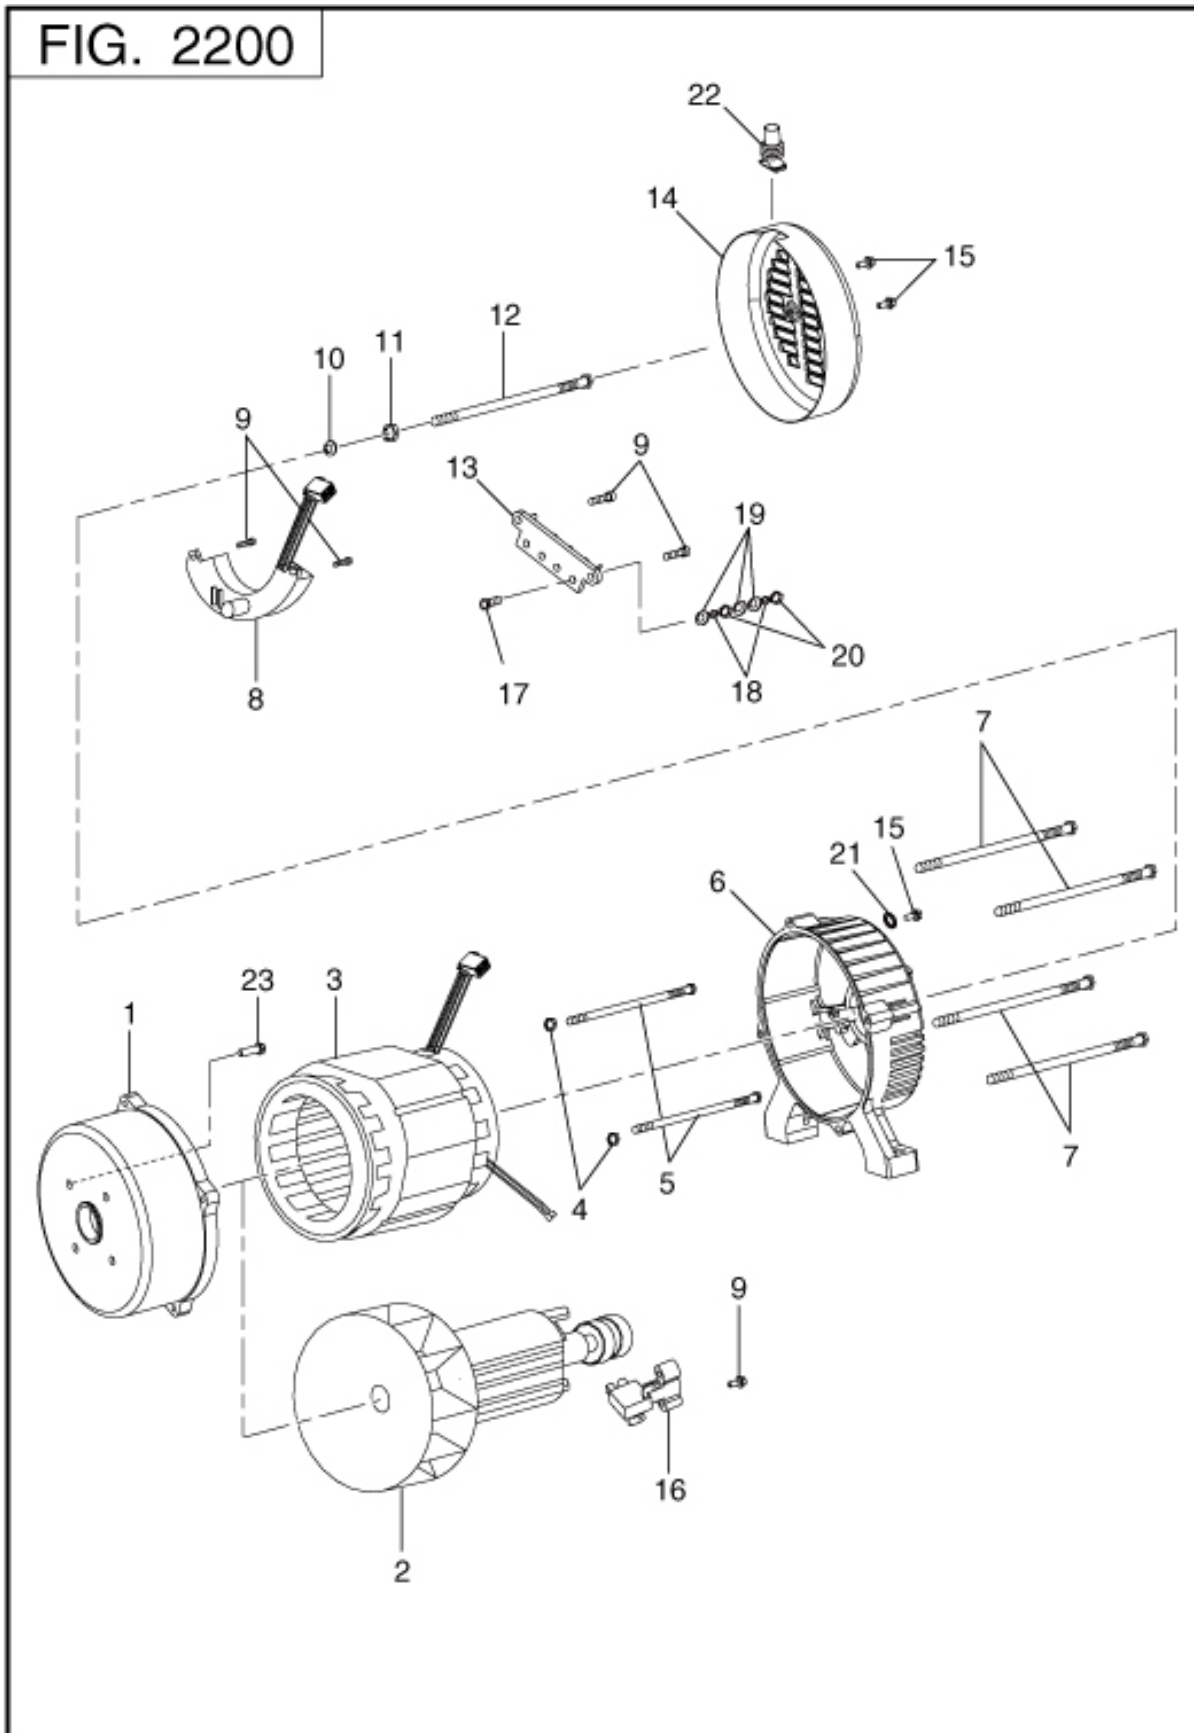

22 GENERATOR

REF.	PART NUMBER	PART NAME	CODE NO.	QTY	REMARKS	INTERCHANGE
1	RGR40010004	ENGINE ADAPTOR	-	1		
2	RGR40010002	ROTOR ASSY	-	1		
3	RGR40010003	STATOR ASSY	-	1		
4	RGR325491002	NUT HEX FLANGE	-	2		
5	RGRGB5782B516 5	BOLT HEX	-	2		
6	RGR40010005	BEARING ADAPTOR	-	1		
7	RGRGB16674BF6	BOLT HEX FLANGE	-	4		
8	RGR40010008	AVR	-	1		
9	RGRGB5789BF51 6	BOLT HEX FLANGE	-	5		
10	RGRGBT971W10	WASHER FLAT	-	1		
11	RGRGB93WL10	WASHER LOCK	-	1		
12	RGR40010010	BOLT	-	1		
13	RGR40010009	WIRING BOARD ASSY	-	1		
14	RGR40010006	MOTOR COVER	-	1		
15	RGRGB5789BF51 0	BOLT HEX FLANGE	-	3		
16	RGR40010007	BRUSH	-	1		
17	RGRGB5789BF52 0	BOLT HEX FLANGE	-	4		
18	RGRGB93WL5	WASHER LOCK	-	8		
19	RGRGBT971W5	WASHER FLAT	-	12		
20	RGRGB6170N5	NUT HEX	-	8		
21	RGRGB8622WS5	WASHER STAR	-	1		
22	RGR5001008	RUBBER SLEEVE	-	1		
23	RGR30010009	BOLT HEX FLANGE	-	4		