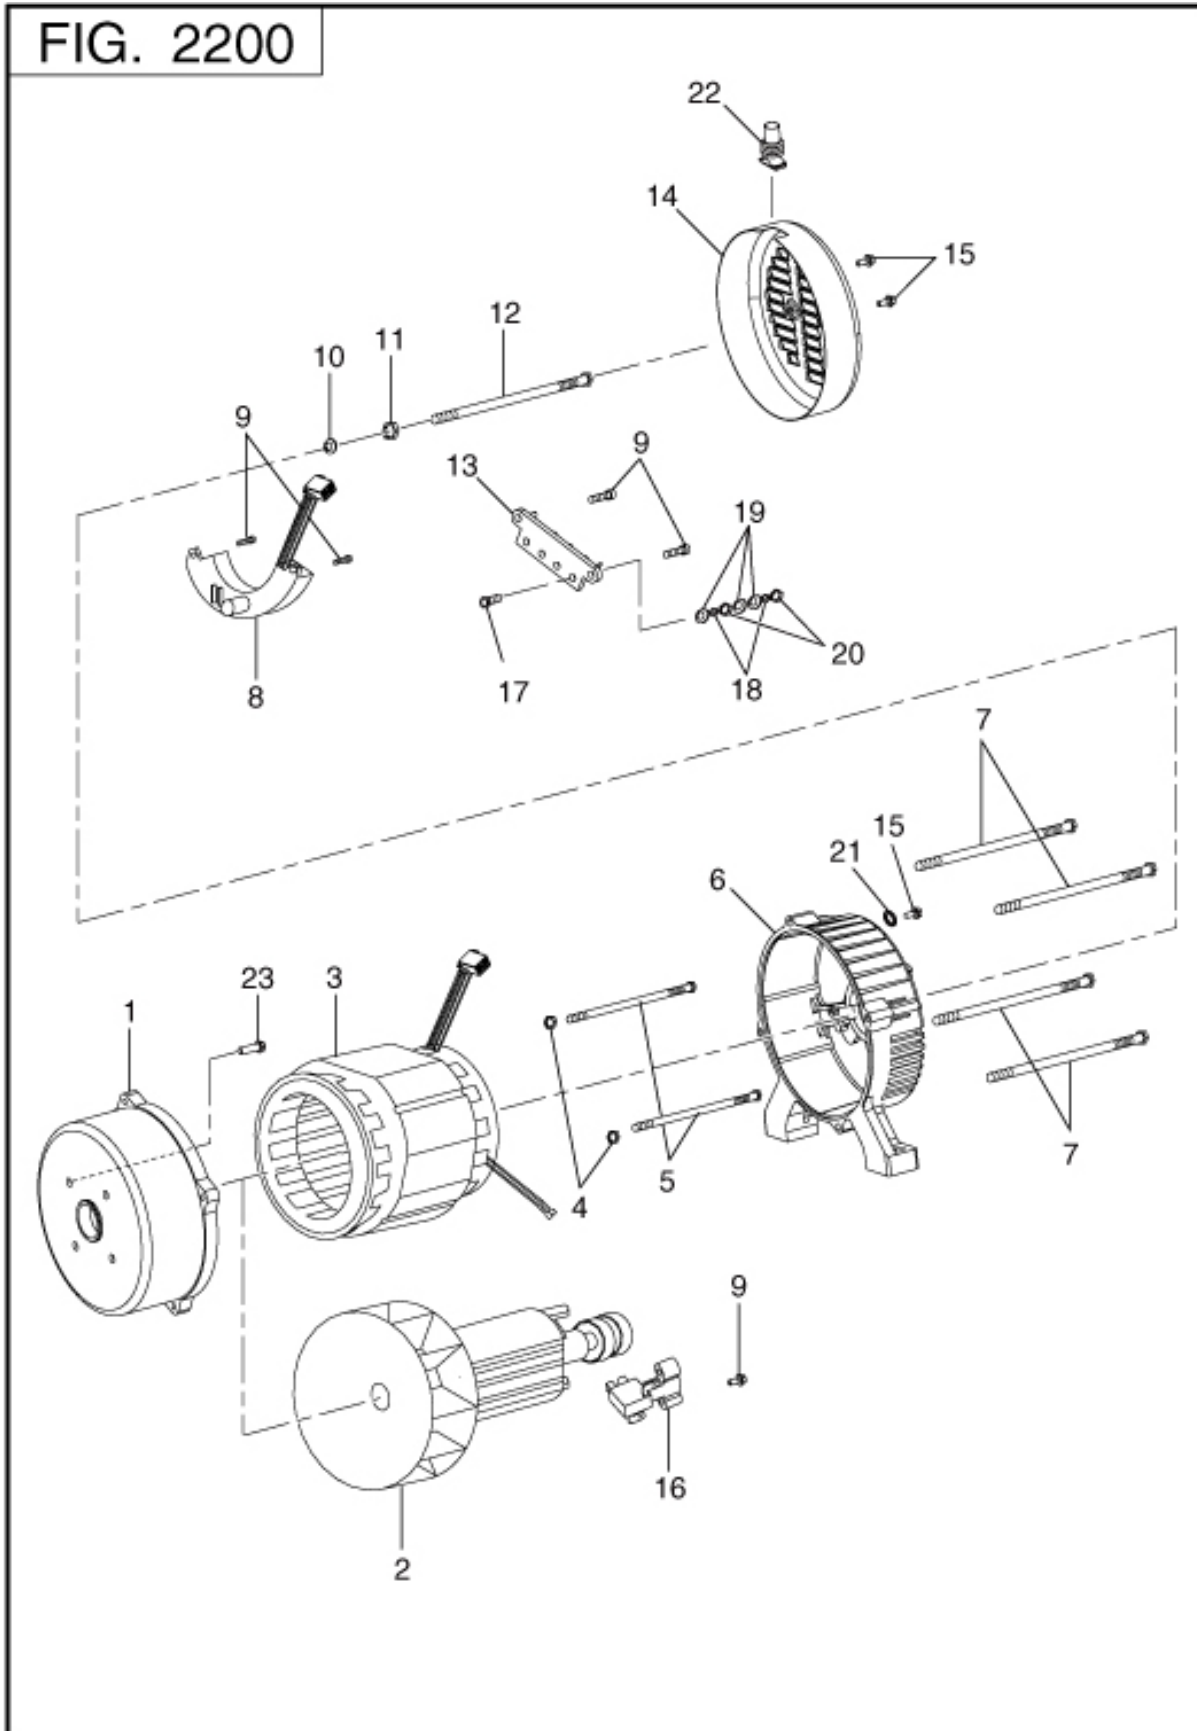

22 GENERATOR

REF.	PART NUMBER	PART NAME	CODE NO.	QTY	REMARKS	INTERCHANGE
1	RGR40010004	ENGINE ADAPTOR	-	1		
2	RGR40010002	ROTOR ASSY	-	1		
3	RGR40010003	STATOR ASSY	-	1		
4	RGRGBT8891NF5	NUT HEX FLANGE	-	2		
5	RGRGB5782B516 5	BOLT HEX	-	2		
6	RGR40010005	BEARING ADAPTOR	-	1		
7	RGRGB16674	BOLT HEX FLANGE	-	4		
8	RGR40010008	AVR	-	1		
9	RGRGB5789BF51 6	BOLT HEX FLANGE	-	5		
10	RGRGBT971W10	WASHER FLAT	-	1		
11	RGRGB93WL10	WASHER LOCK	-	1		
12	RGR40010010	BOLT	-	1		
13	RGR40010009	WIRING BOARD ASSY	-	1		
14	RGR40010006	MOTOR COVER	-	1		
15	RGRGB5789BF58	BOLT HEX FLANGE	-	3		
16	RGR40010007	BRUSH	-	1		
17	RGRGB5789BF52 0	BOLT HEX FLANGE	-	4		
18	RGRGB93WL5	WASHER LOCK	-	8		
19	RGRGBT971W5	WASHER FLAT	-	12		
20	RGRGB6170N5	NUT HEX	-	8		
21	RGRGB8622WS5	WASHER STAR	-	1		
22	RGR5001008	RUBBER SLEEVE	-	1		
23	RGR30010009	BOLT HEX FLANGE	-	4		