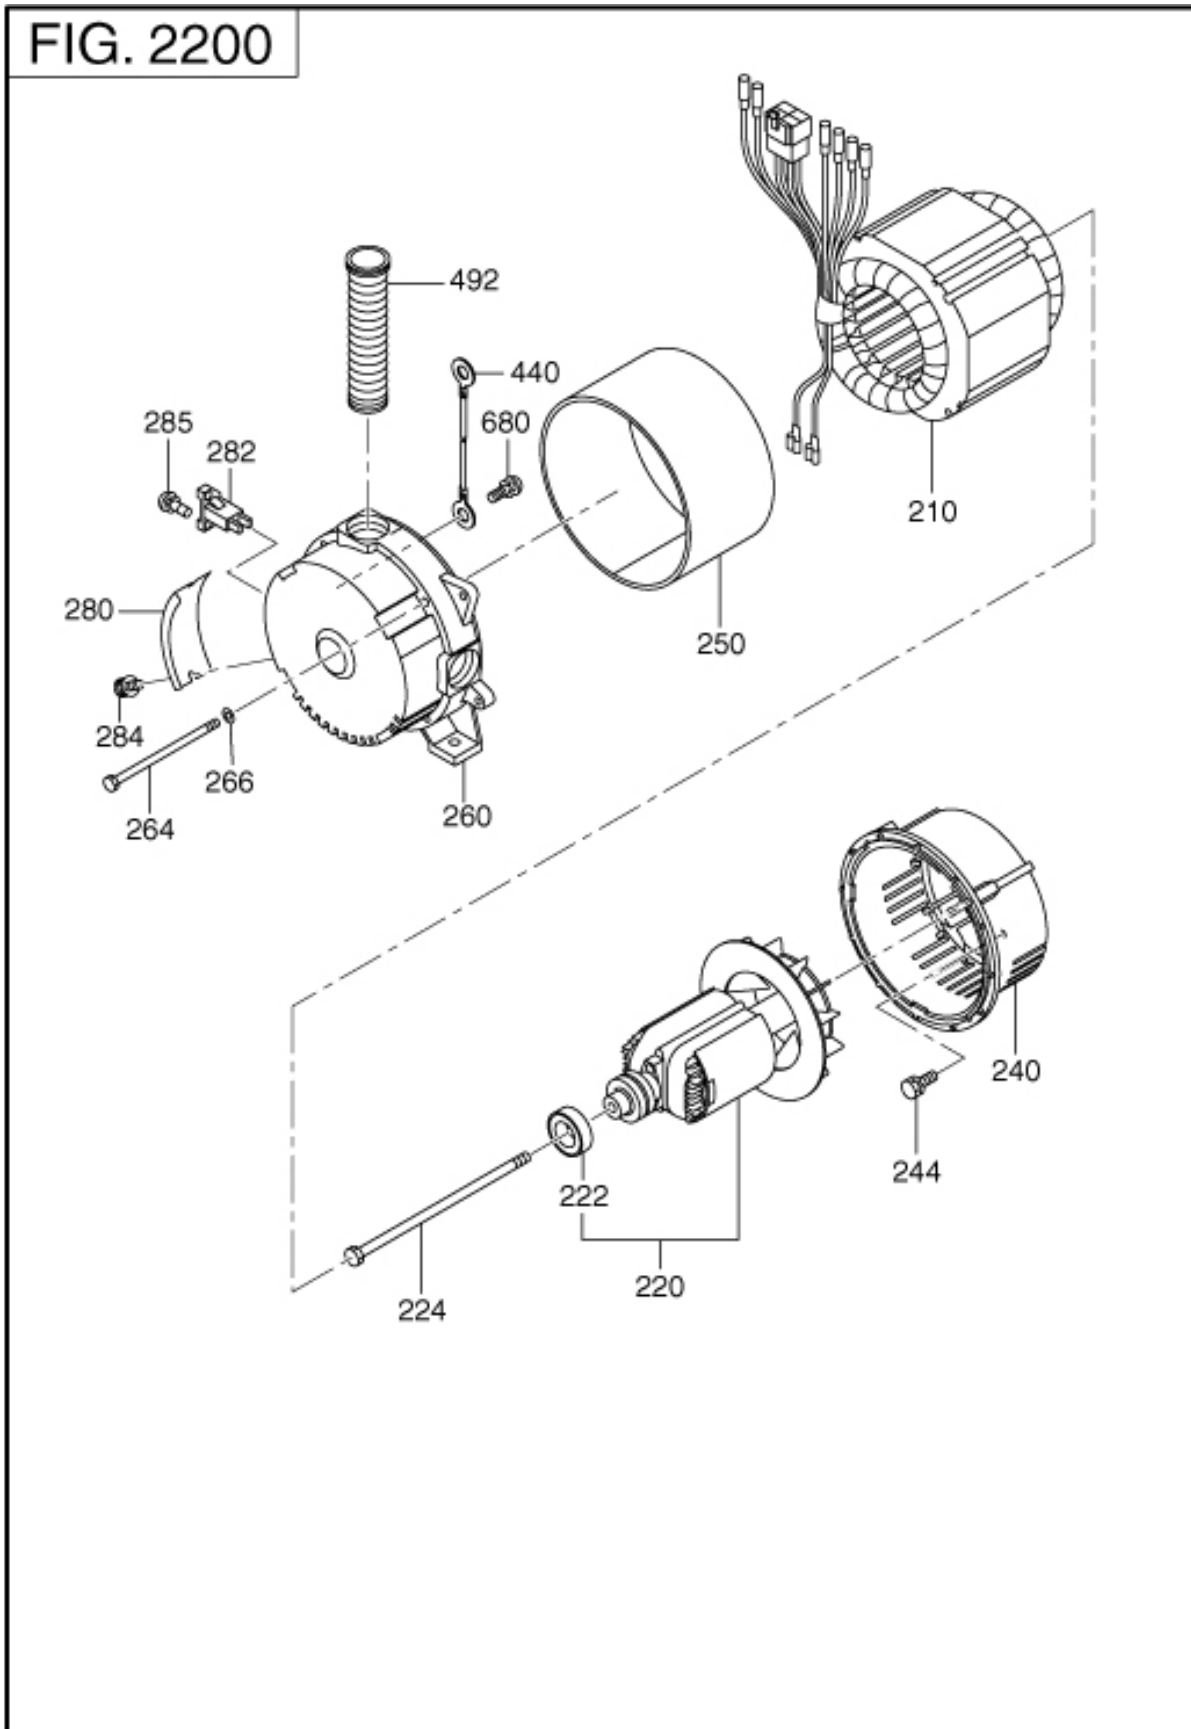

22 GENERATOR

REF.	PART NUMBER	PART NAME	CODE NO.	QTY	REMARKS	INTERCHANGE
210	35H-51002-01	STATOR CP	-	1		
220	31H-52002-01	ROTOR CP	-	1		
222	354-58204-08	BALL BEARING	-	1		
224	31H-62003-01	THROUGH BOLT	-	1		
240	354-54116-08	FRONT BRACKET	-	1		
244	359-59935-08	BOLT & WASHER AY	-	4		
250	31H-54001-01	STATOR COVER	-	1		
260	31H-53001-01	REAR BRACKET	-	1		
264	31H-62004-01	COVER BOLT	-	4		
266	003-20080-00	SPRING WASHER	-	4	8. 2DX15. 4DX2T	
280	354-54513-08	BRUSH COVER	-	1		
282	31G-74001-01	BRUSH HOLDER CP	-	1		31H-54002-01
284	30A-71202-03	SCREW & WASHER AY	-	2		
285	31G-62001-01	SCREW & WASHER AY	-	2		013-10500-30
440	35G-53001-01	EARTH WIRE CP	-	1		
492	353-57506-18	BUSHING	-	1		
680	392-49986-08	SCREW	-	1	M4X6L	