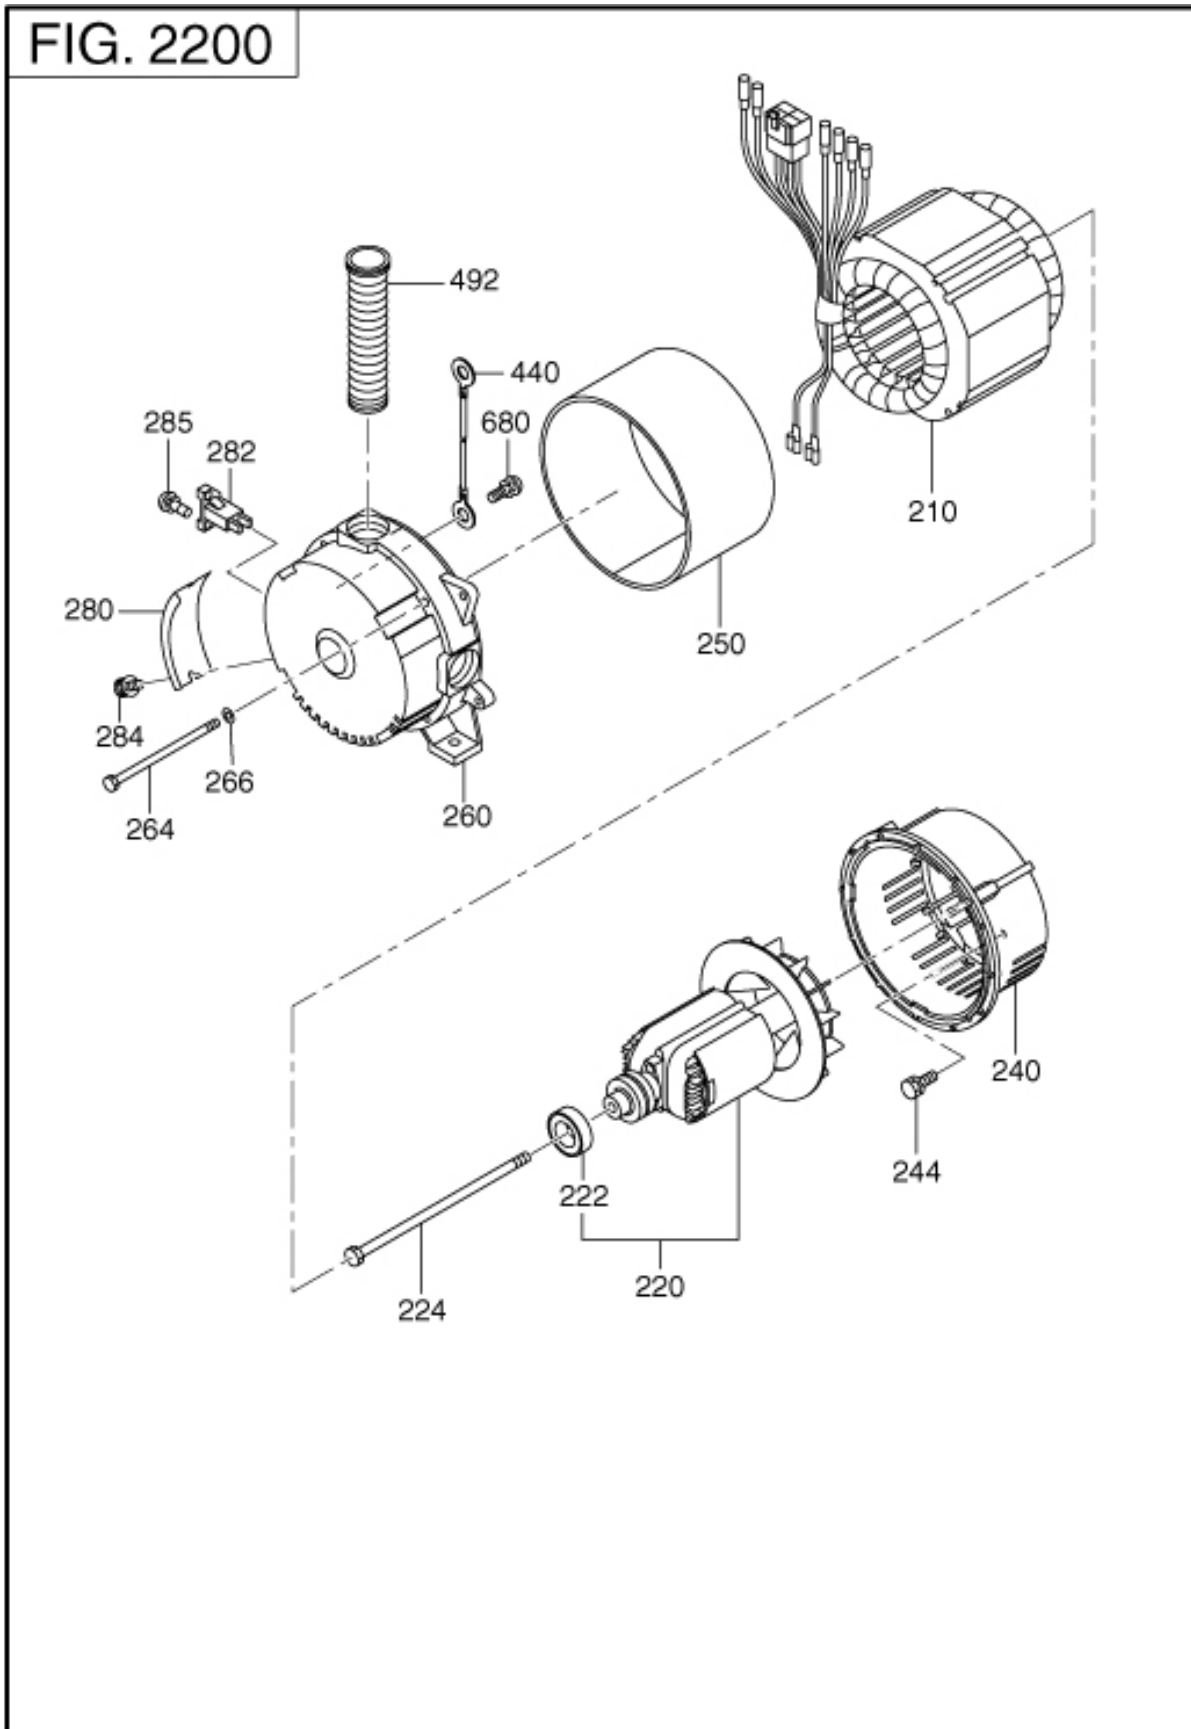

22 GENERATOR

REF.	PART NUMBER	PART NAME	CODE NO.	QTY	REMARKS	INTERCHANGE
210	35H-51001-01	STATOR CP	-	1		
220	31H-52001-01	ROTOR CP	-	1		
222	354-58204-08	BALL BEARING	-	1		
224	31H-62003-01	THROUGH BOLT	-	1		
240	354-54116-08	FRONT BRACKET	-	1		
244	359-59935-08	BOLT & WASHER AY	-	4		
250	31H-54001-01	STATOR COVER	-	1		
260	31H-53001-01	REAR BRACKET	-	1		
264	31H-62004-01	COVER BOLT	-	4		
266	003-20080-00	SPRING WASHER	-	4	8. 2DX15. 4DX2T	
280	354-54513-08	BRUSH COVER	-	1		
282	31G-74001-01	BRUSH HOLDER CP	-	1		31H-54002-01
284	30A-71202-03	SCREW & WASHER AY	-	2		
285	31G-62001-01	SCREW & WASHER AY	-	2		013-10500-30
440	35G-53001-01	EARTH WIRE CP	-	1		
492	353-57506-18	BUSHING	-	1		
680	392-49986-08	SCREW	-	1	M4X6L	