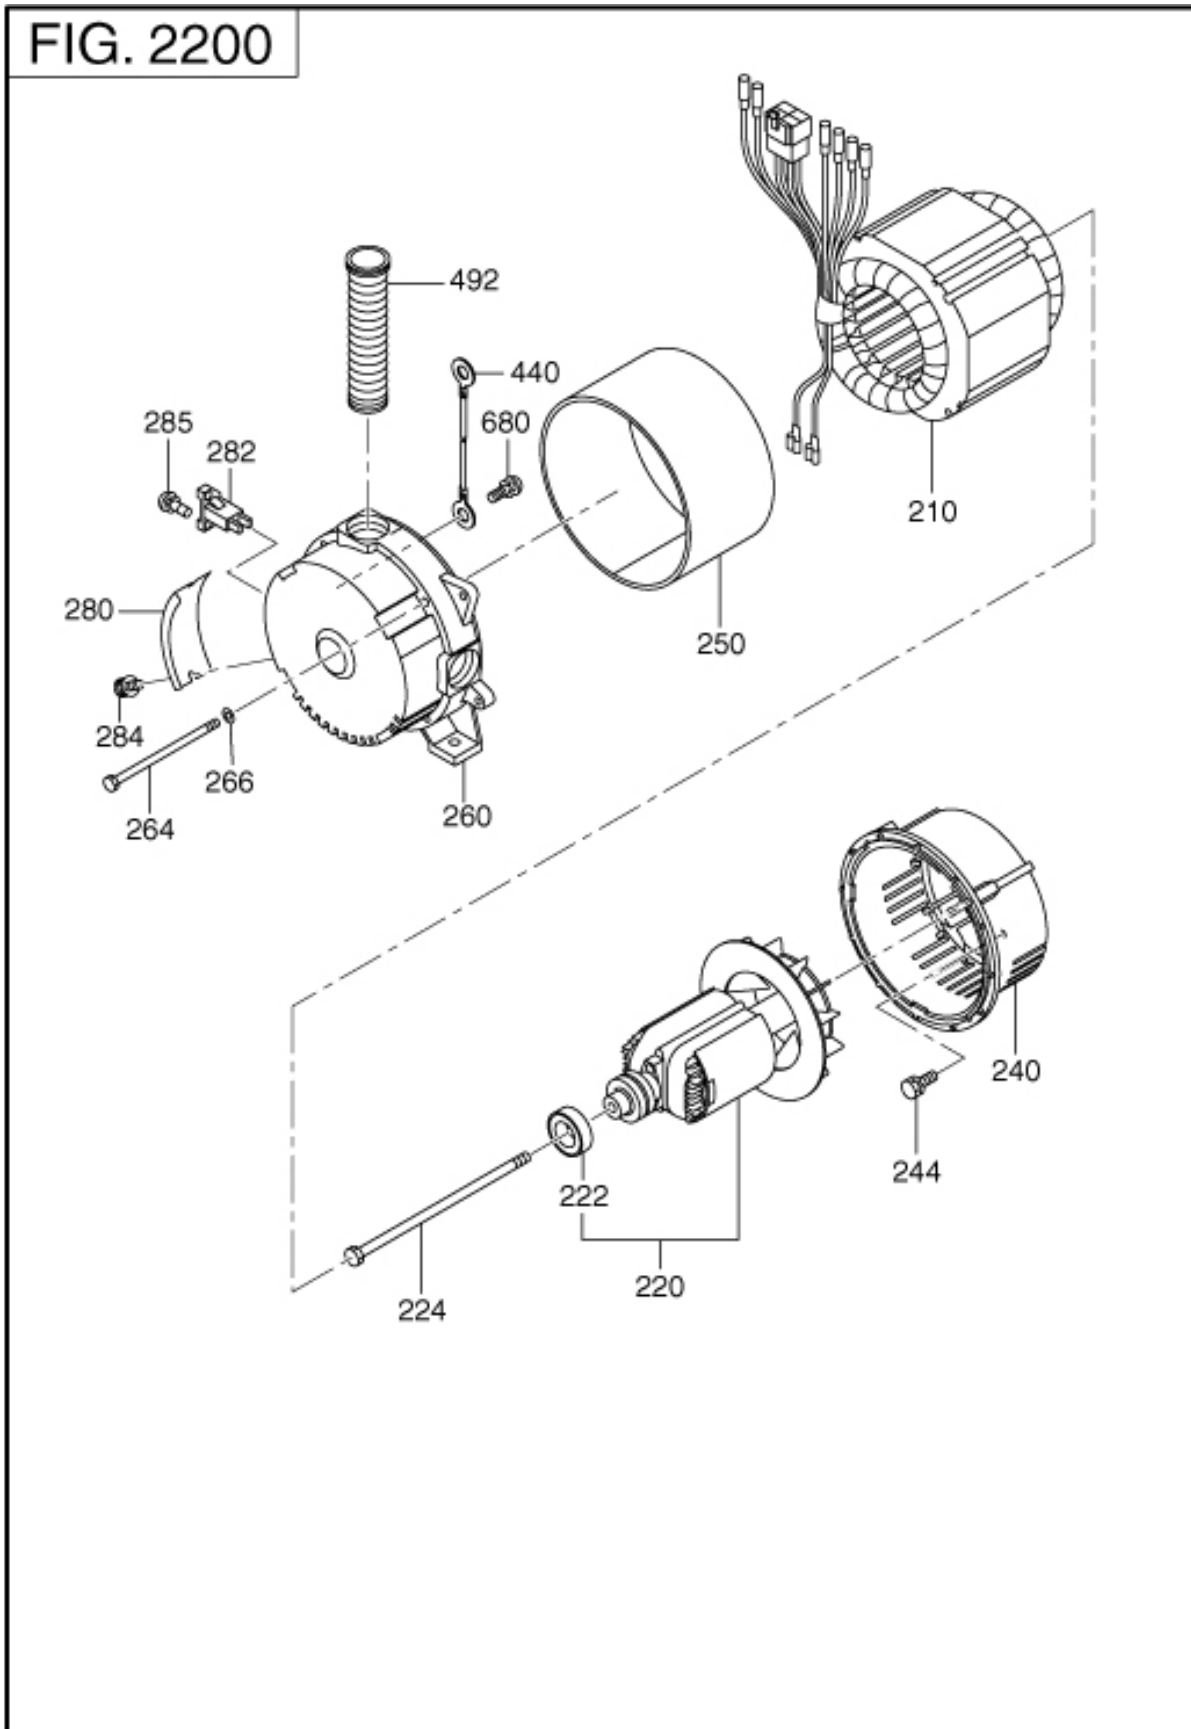

22 GENERATOR

REF.	PART NUMBER	PART NAME	CODE NO.	QTY	REMARKS	INTERCHANGE
210	35H-51004-01	STATOR CP	-	1		
220	31H-52001-01	ROTOR CP	-	1		
222	354-58204-08	BALL BEARING	-	1		
224	31H-62003-01	THROUGH BOLT	-	1		
240	354-54116-08	FRONT BRACKET	-	1		
244	359-59935-08	BOLT & WASHER AY	-	4		
250	31H-54001-01	STATOR COVER	-	1		
260	31H-53001-01	REAR BRACKET	-	1		
264	31H-62004-01	COVER BOLT	-	4		
266	003-20080-00	SPRING WASHER	-	4	8. 2DX15. 4DX2T	
280	354-54513-08	BRUSH COVER	-	1		
282	31G-74001-01	BRUSH HOLDER CP	-	1		31H-54002-01
284	30A-71202-03	SCREW & WASHER AY	-	2		
285	31G-62001-01	SCREW & WASHER AY	-	2		013-10500-30
440	35G-53001-01	EARTH WIRE CP	-	1		
492	353-57506-18	BUSHING	-	1		
680	392-49986-08	SCREW	-	1	M4X6L	