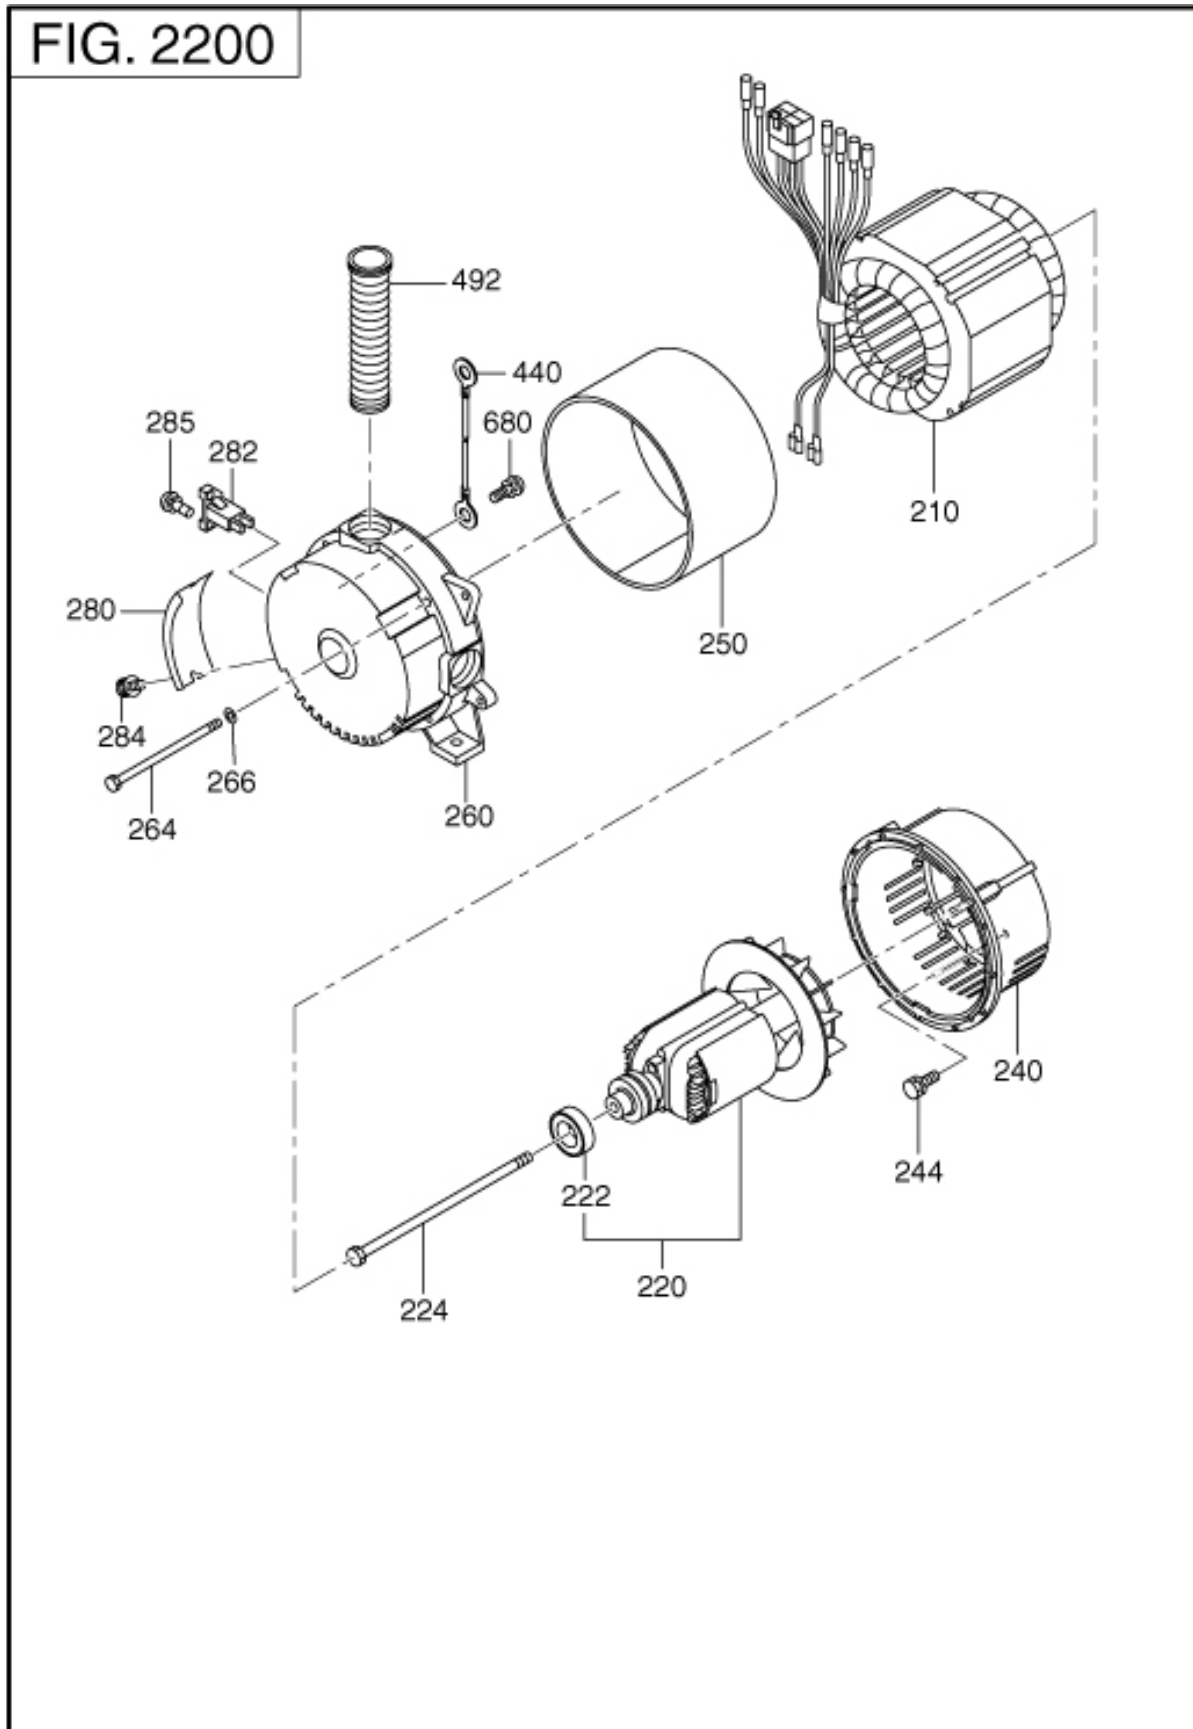

22 GENERATOR

REF.	PART NUMBER	PART NAME	CODE NO.	QTY	REMARKS	INTERCHANGE
210	35H-51001-01	STATOR CP	-	1		
220	31H-52001-01	ROTOR CP	-	1		
222	354-58204-08	BALL BEARING	-	1		
224	31H-62003-01	THROUGH BOLT	-	1		
240	354-54116-08	FRONT BRACKET	-	1		
244	359-59935-08	BOLT & WASHER AY	-	4		
250	31H-54001-01	STATOR COVER	-	1		
260	31H-53001-01	REAR BRACKET	-	1		
264	31H-62004-01	COVER BOLT	-	4		
266	003-20080-00	SPRING WASHER	-	4	8. 2DX15. 4DX2T	
280	354-54513-08	BRUSH COVER	-	1		
282	31G-74001-01	BRUSH HOLDER CP	-	1		31H-54002-01
284	30A-71202-03	SCREW & WASHER AY	-	2		
285	31G-62001-01	SCREW & WASHER AY	-	2		013-10500-30
440	35G-53001-01	EARTH WIRE CP	-	1		
492	353-57506-18	BUSHING	-	1		
680	392-49986-08	SCREW	-	1	M4X6L	