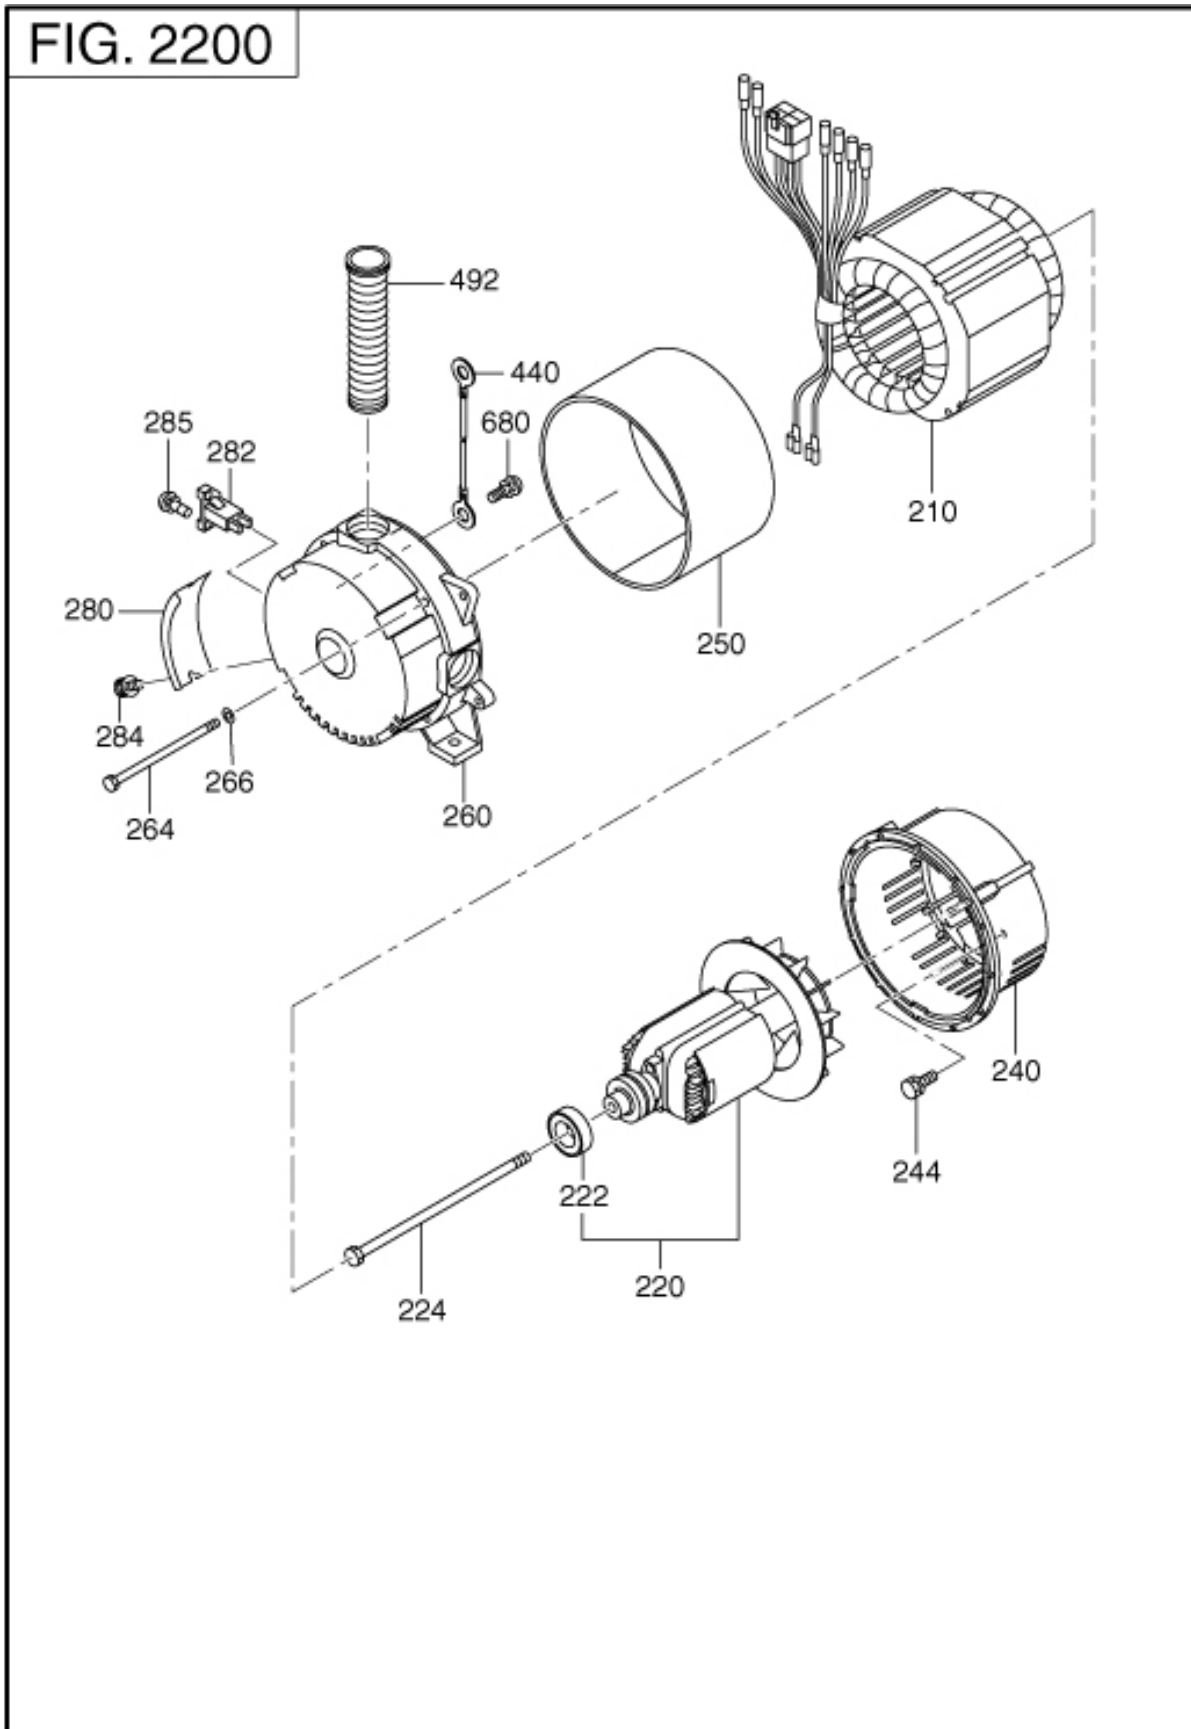

22 GENERATOR

REF.	PART NUMBER	PART NAME	CODE NO.	QTY	REMARKS	INTERCHANGE
210	35H-51003-01	STATOR CP	-	1		
220	31H-52001-01	ROTOR CP	-	1		
222	354-58204-08	BALL BEARING	-	1		
224	31H-62003-01	THROUGH BOLT	-	1		
240	354-54116-08	FRONT BRACKET	-	1		
244	359-59935-08	BOLT & WASHER AY	-	4		
250	31H-54001-01	STATOR COVER	-	1		
260	31H-53001-01	REAR BRACKET	-	1		
264	31H-62004-01	COVER BOLT	-	4		
266	003-20080-00	SPRING WASHER	-	4	8. 2DX15. 4DX2T	
280	354-54513-08	BRUSH COVER	-	1		
282	31G-74001-01	BRUSH HOLDER CP	-	1		31H-54002-01
284	30A-71202-03	SCREW & WASHER AY	-	2		
285	31G-62001-01	SCREW & WASHER AY	-	2		013-10500-30
440	35G-53001-01	EARTH WIRE CP	-	1		
492	353-57506-18	BUSHING	-	1		
680	392-49986-08	SCREW	-	1	M4X6L	