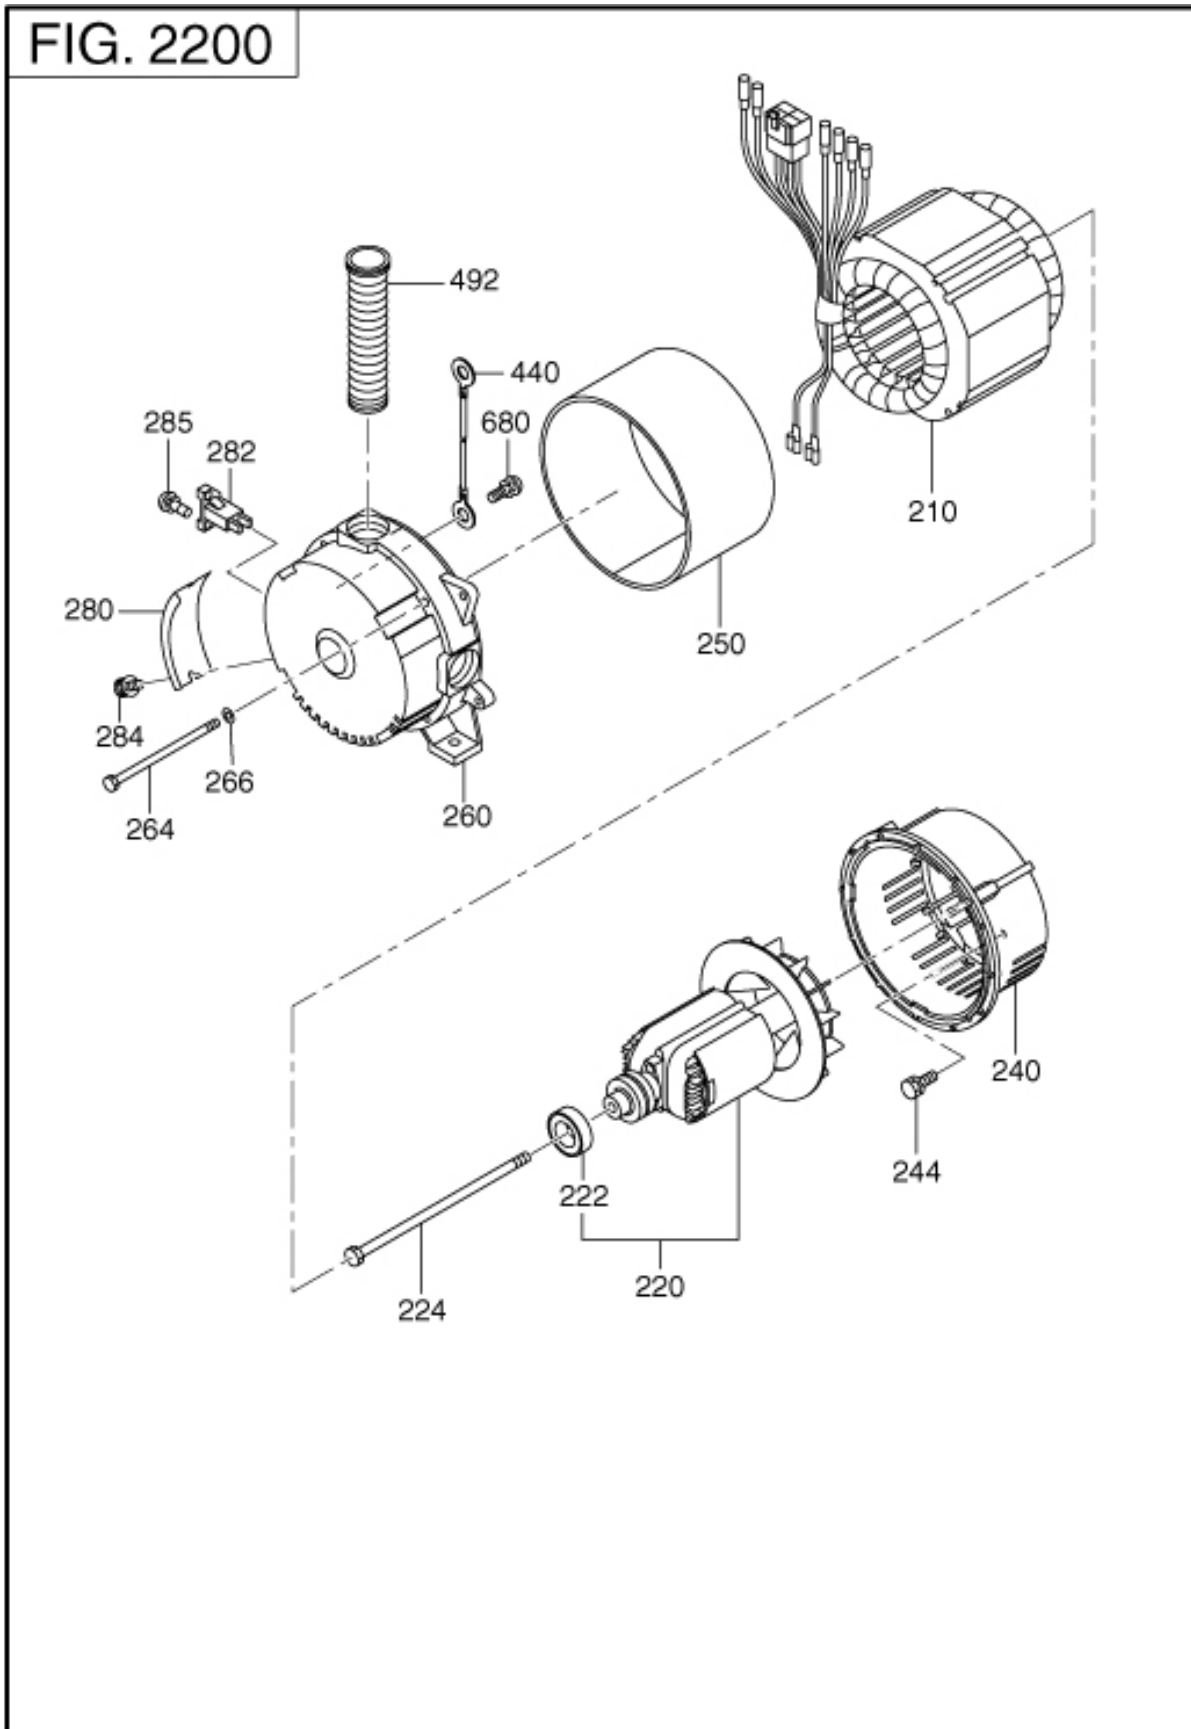

22 GENERATOR

REF.	PART NUMBER	PART NAME	CODE NO.	QTY	REMARKS	INTERCHANGE
210	35H-5100-301	STATOR CP	-	1		
220	31H-52001-01	ROTOR CP	-	1		
222	354-58204-08	BALL BEARING	-	1		
224	31H-62003-01	THROUGH BOLT	-	1		
240	354-54116-08	FRONT BRACKET	-	1		
244	359-59935-08	BOLT & WASHER AY	-	4		
250	31H-54001-01	STATOR COVER	-	1		
260	31H-53001-01	REAR BRACKET	-	1		
264	31H-62004-01	COVER BOLT	-	4		
266	003-20080-00	SPRING WASHER	-	4	8. 2DX15. 4DX2T	
280	354-54513-08	BRUSH COVER	-	1		
282	31G-74001-01	BRUSH HOLDER CP	-	1		31H-54002-01
284	30A-71202-03	SCREW & WASHER AY	-	2		
285	31G-62001-01	SCREW & WASHER AY	-	2		013-10500-30
440	35G-53001-01	EARTH WIRE CP	-	1		
492	353-57506-18	BUSHING	-	1		
680	392-49986-08	SCREW	-	1	M4X6L	