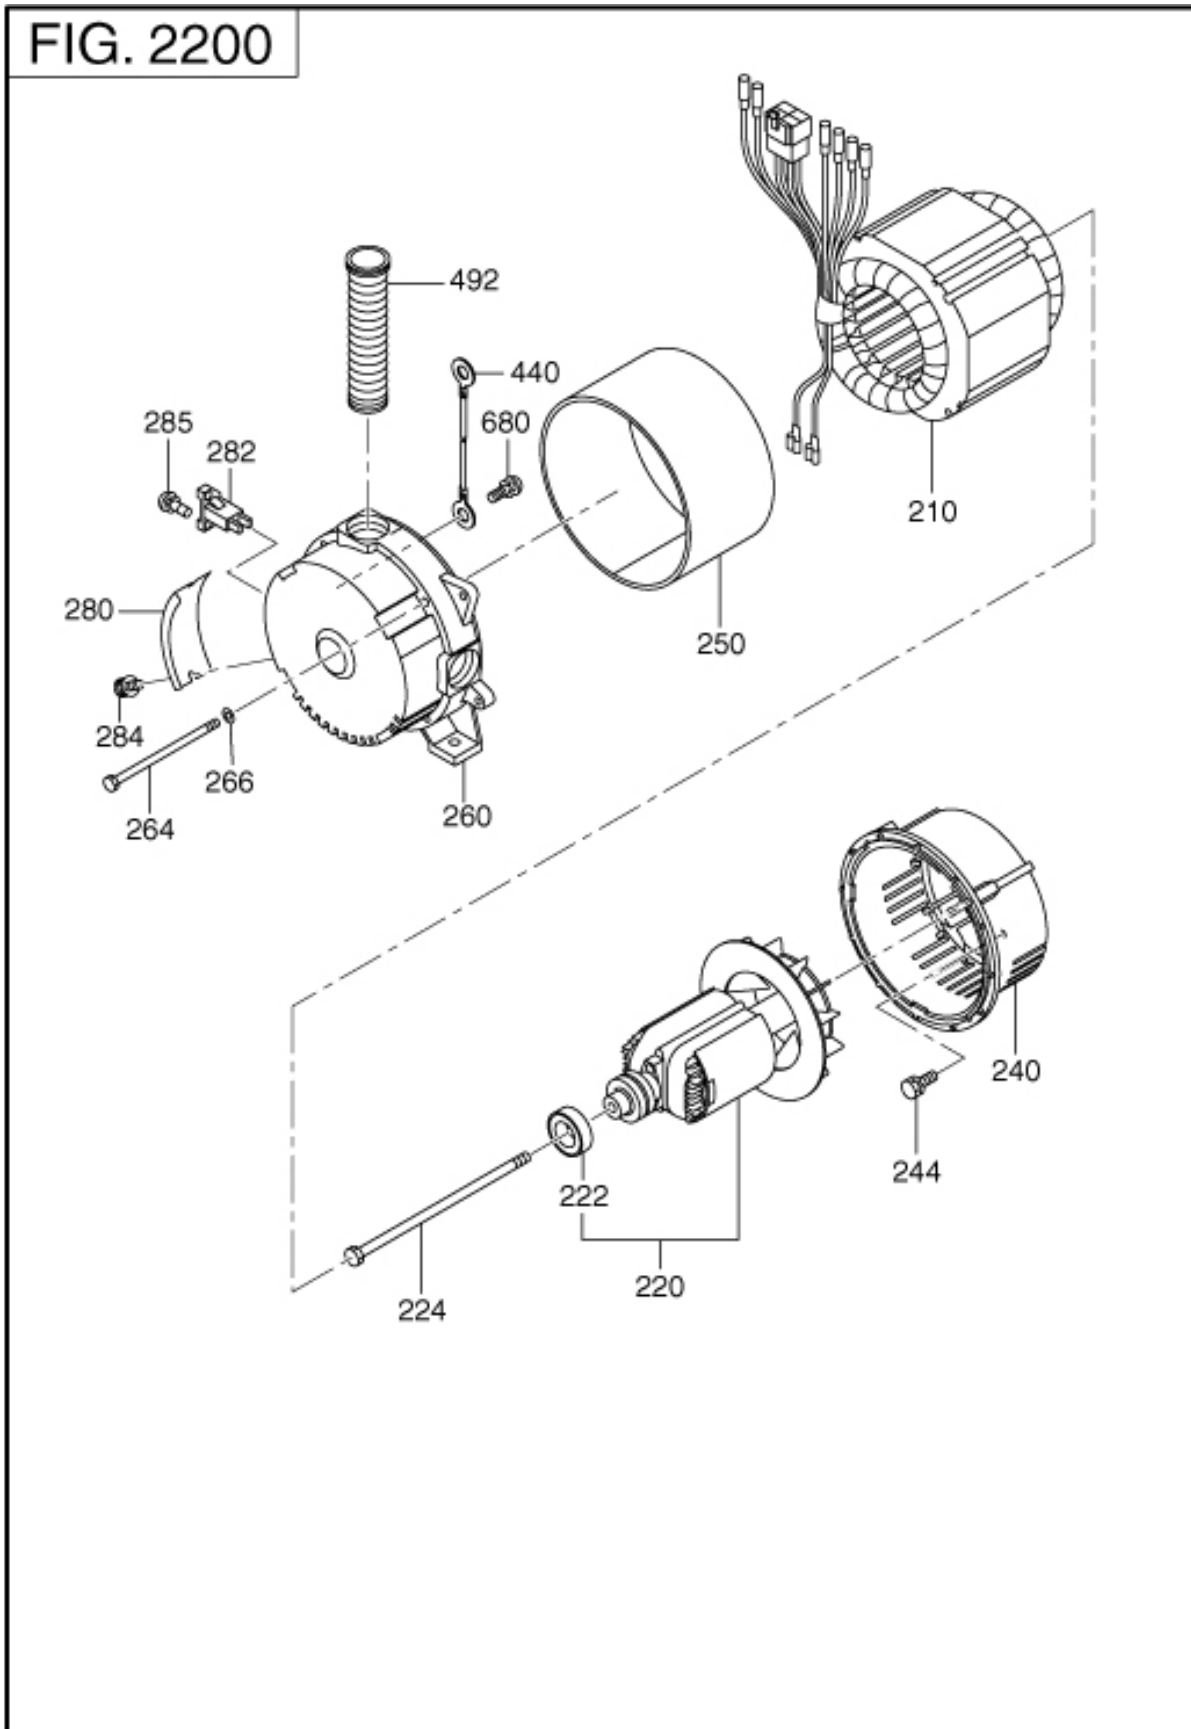

22 GENERATOR

REF.	PART NUMBER	PART NAME	CODE NO.	QTY	REMARKS	INTERCHANGE
210	35G-51016-01	STATOR CP	-	1		
220	35G-51001-01	ROTOR CP	-	1		
222	354-58204-08	BALL BEARING	-	1		
224	35G-54001-01	THROUGH BOLT	-	1		
240	354-54116-08	FRONT BRACKET	-	1		
244	359-59935-08	BOLT & WASHER AY	-	4		
250	35G-55001-01	STATOR COVER	-	1		
260	31H-53001-01	REAR BRACKET	-	1		
264	35G-54002-01	COVER BOLT	-	4		
266	003-20080-00	SPRING WASHER	-	4	8. 2DX15. 4DX2T	
280	354-54513-08	BRUSH COVER	-	1		
282	31G-74001-01	BRUSH HOLDER CP	-	1		31H-54002-01
284	30A-71202-03	SCREW & WASHER AY	-	2		
285	31G-62001-01	SCREW & WASHER AY	-	2		013-10500-30
440	35G-53001-01	EARTH WIRE CP	-	1		
492	353-57506-18	BUSHING	-	1		
680	392-49986-08	SCREW	-	1	M4X6L	