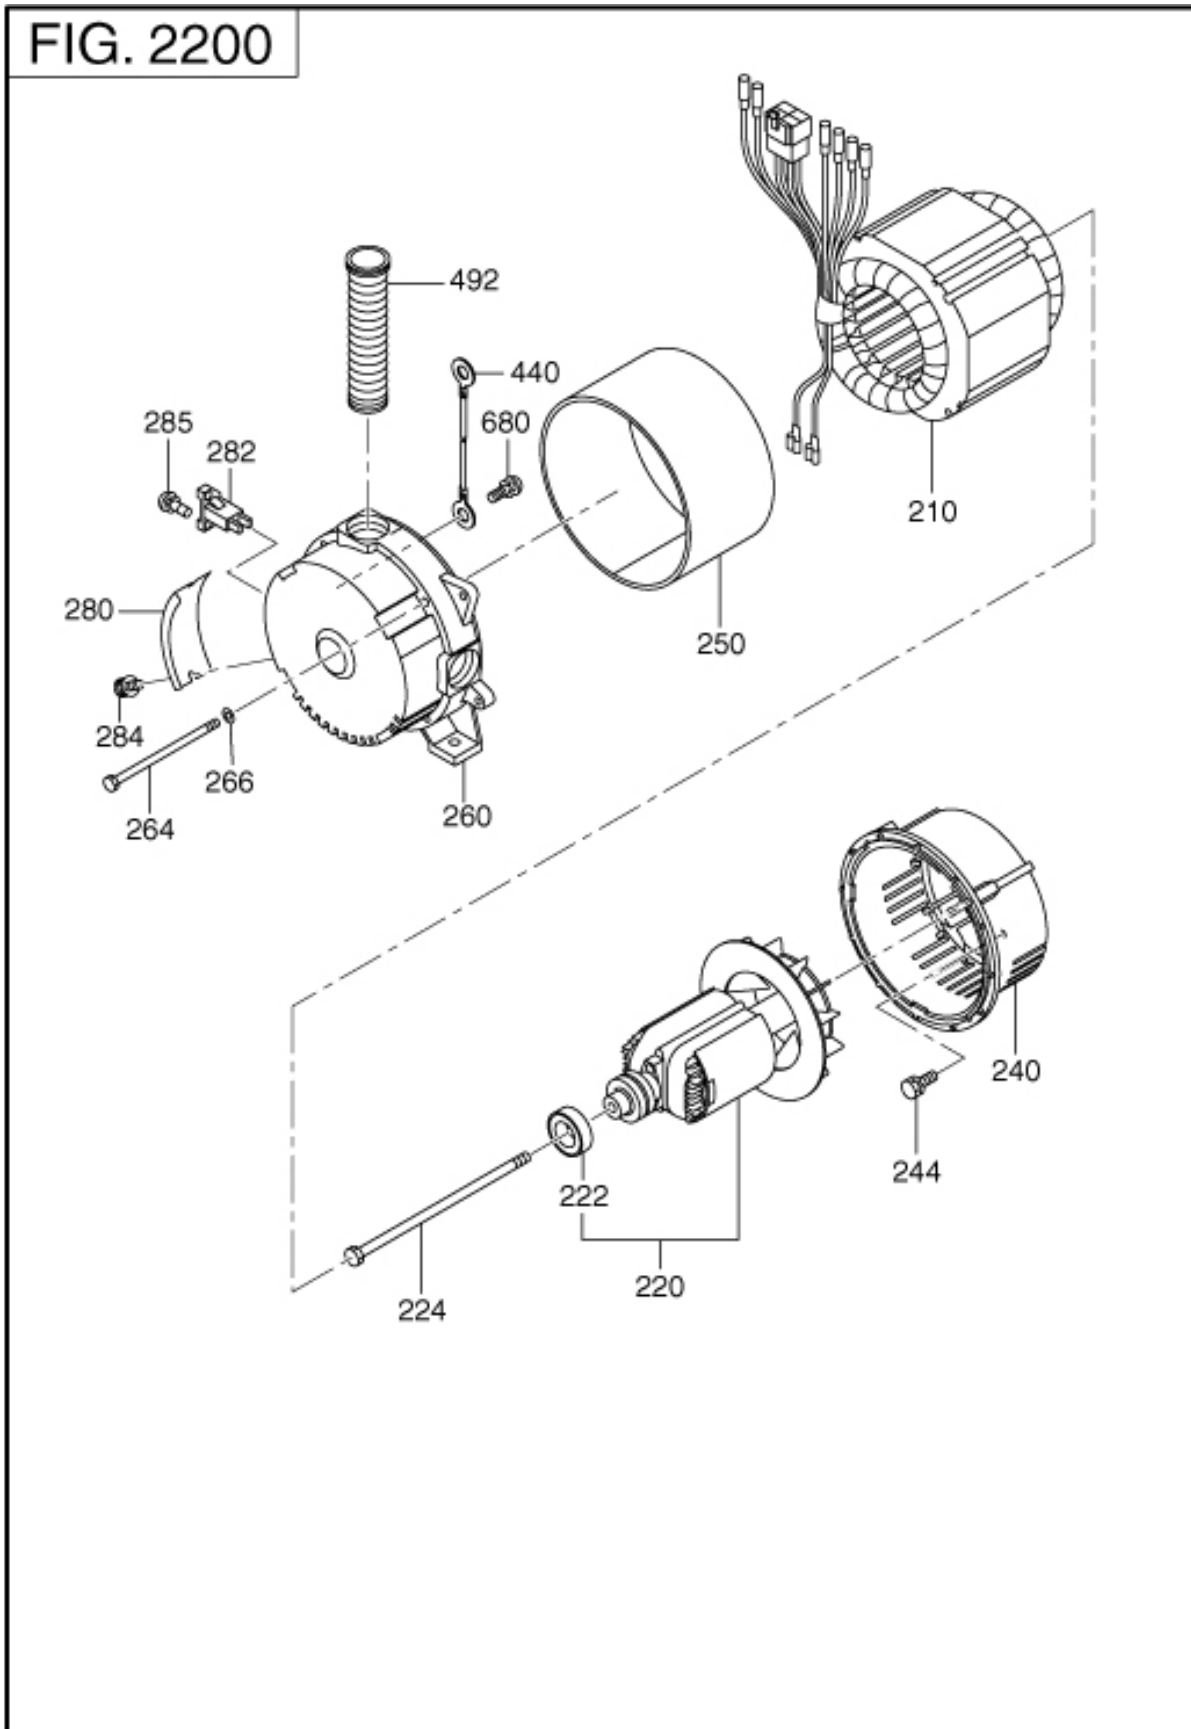

22 GENERATOR

REF.	PART NUMBER	PART NAME	CODE NO.	QTY	REMARKS	INTERCHANGE
210	35G-51017-01	STATOR CP	-	1		
220	35G-51002-01	ROTOR CP	-	1		
222	354-58204-08	BALL BEARING	-	1		
224	35G-54001-01	THROUGH BOLT	-	1		
240	354-54116-08	FRONT BRACKET	-	1		
244	359-59935-08	BOLT & WASHER AY	-	4		
250	35G-55001-01	STATOR COVER	-	1		
260	31H-53001-01	REAR BRACKET	-	1		
264	35G-54002-01	COVER BOLT	-	4		
266	003-20080-00	SPRING WASHER	-	4	8. 2DX15. 4DX2T	
280	354-54513-08	BRUSH COVER	-	1		
282	31G-74001-01	BRUSH HOLDER CP	-	1		31H-54002-01
284	30A-71202-03	SCREW & WASHER AY	-	2		
285	31G-62001-01	SCREW & WASHER AY	-	2		013-10500-30
440	35G-53001-01	EARTH WIRE CP	-	1		
492	353-57506-18	BUSHING	-	1		
680	392-49986-08	SCREW	-	1	M4X6L	