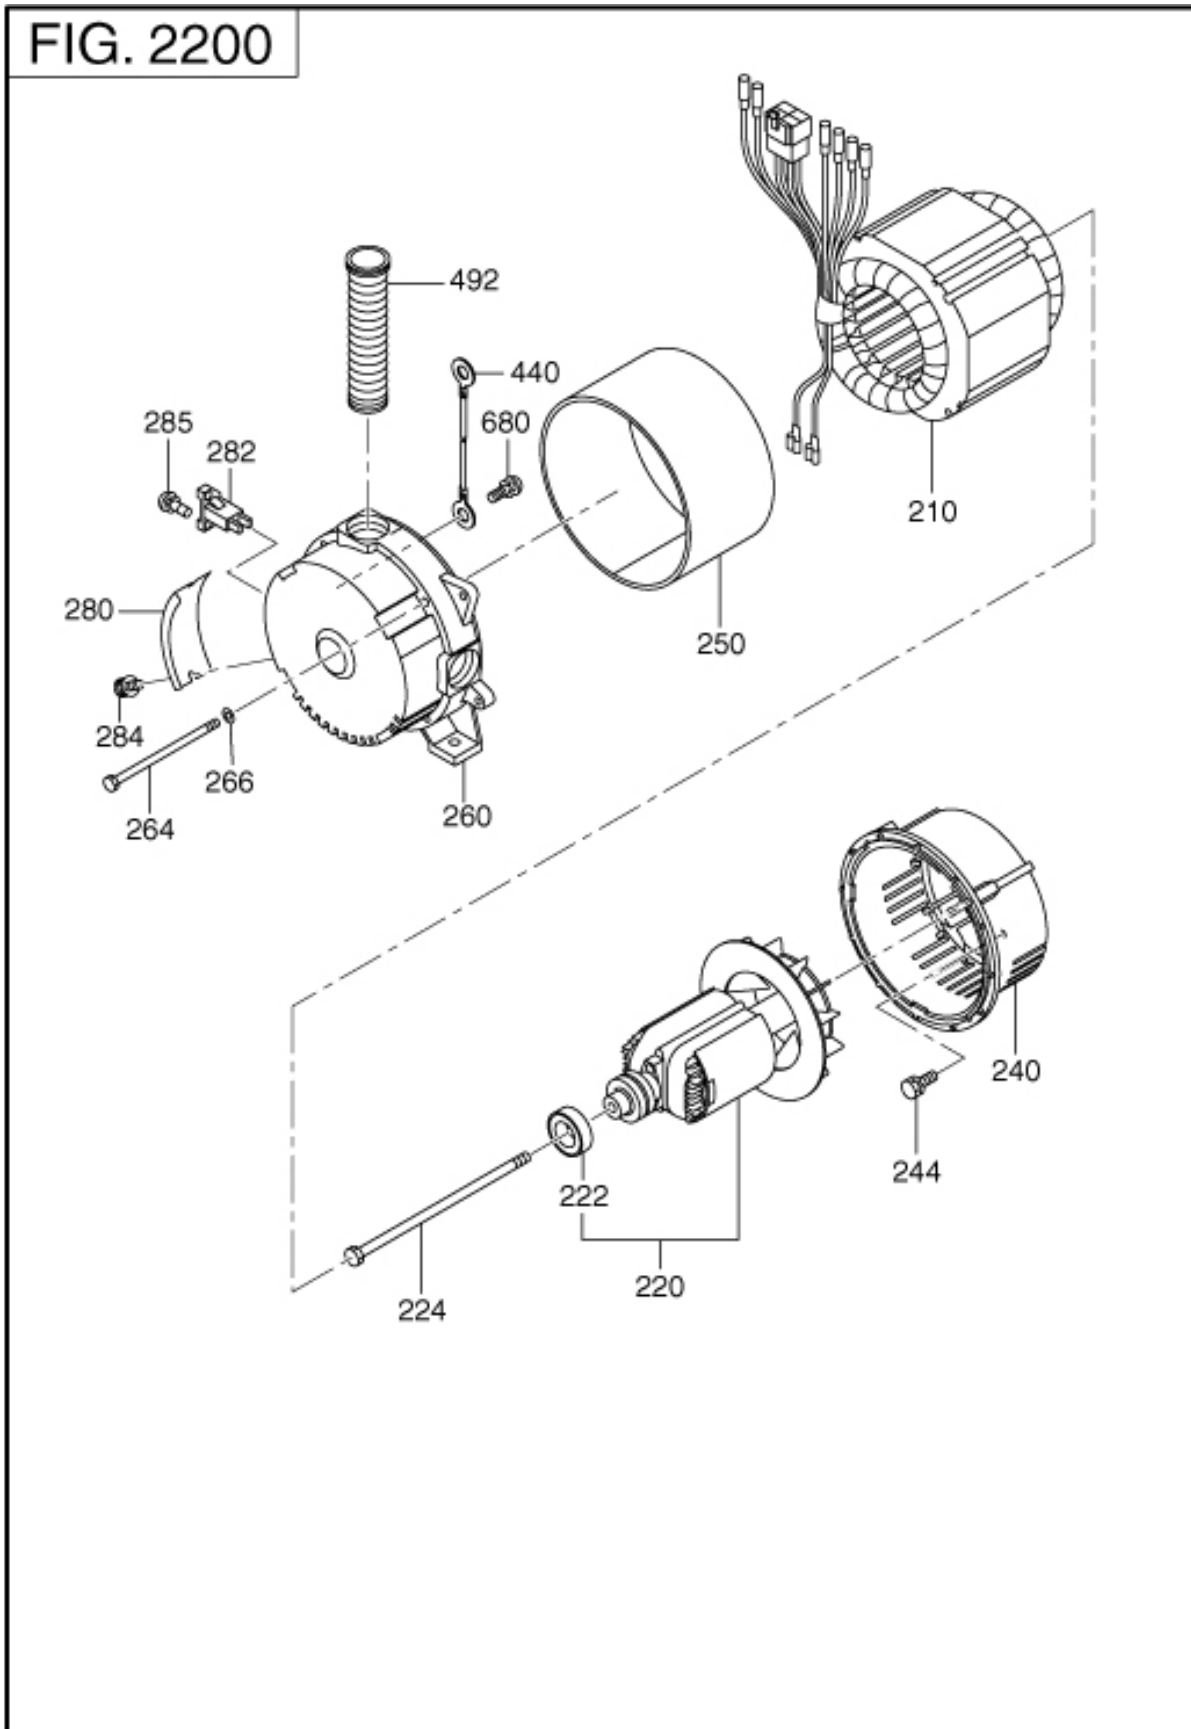

22 GENERATOR

REF.	PART NUMBER	PART NAME	CODE NO.	QTY	REMARKS	INTERCHANGE
210	35G-51018-01	STATOR CP	-	1		
220	35G-51003-01	ROTOR CP	-	1		
222	354-58204-08	BALL BEARING	-	1		
224	355-58009-08	THROUGH BOLT	-	1		
240	354-54116-08	FRONT BRACKET	-	1		
244	359-59935-08	BOLT & WASHER AY	-	4		
250	31D-51023-01	STATOR COVER	-	1		
260	31H-53001-01	REAR BRACKET	-	1		
264	31D-51025-01	COVER BOLT	-	4		
266	003-20080-00	SPRING WASHER	-	4	8. 2DX15. 4DX2T	
280	354-54513-08	BRUSH COVER	-	1		
282	31G-74001-01	BRUSH HOLDER CP	-	1		31H-54002-01
284	30A-71202-03	SCREW & WASHER AY	-	2		
285	31G-62001-01	SCREW & WASHER AY	-	2		013-10500-30
440	35G-53001-01	EARTH WIRE CP	-	1		
492	353-57506-18	BUSHING	-	1		
680	392-49986-08	SCREW	-	1	M4X6L	