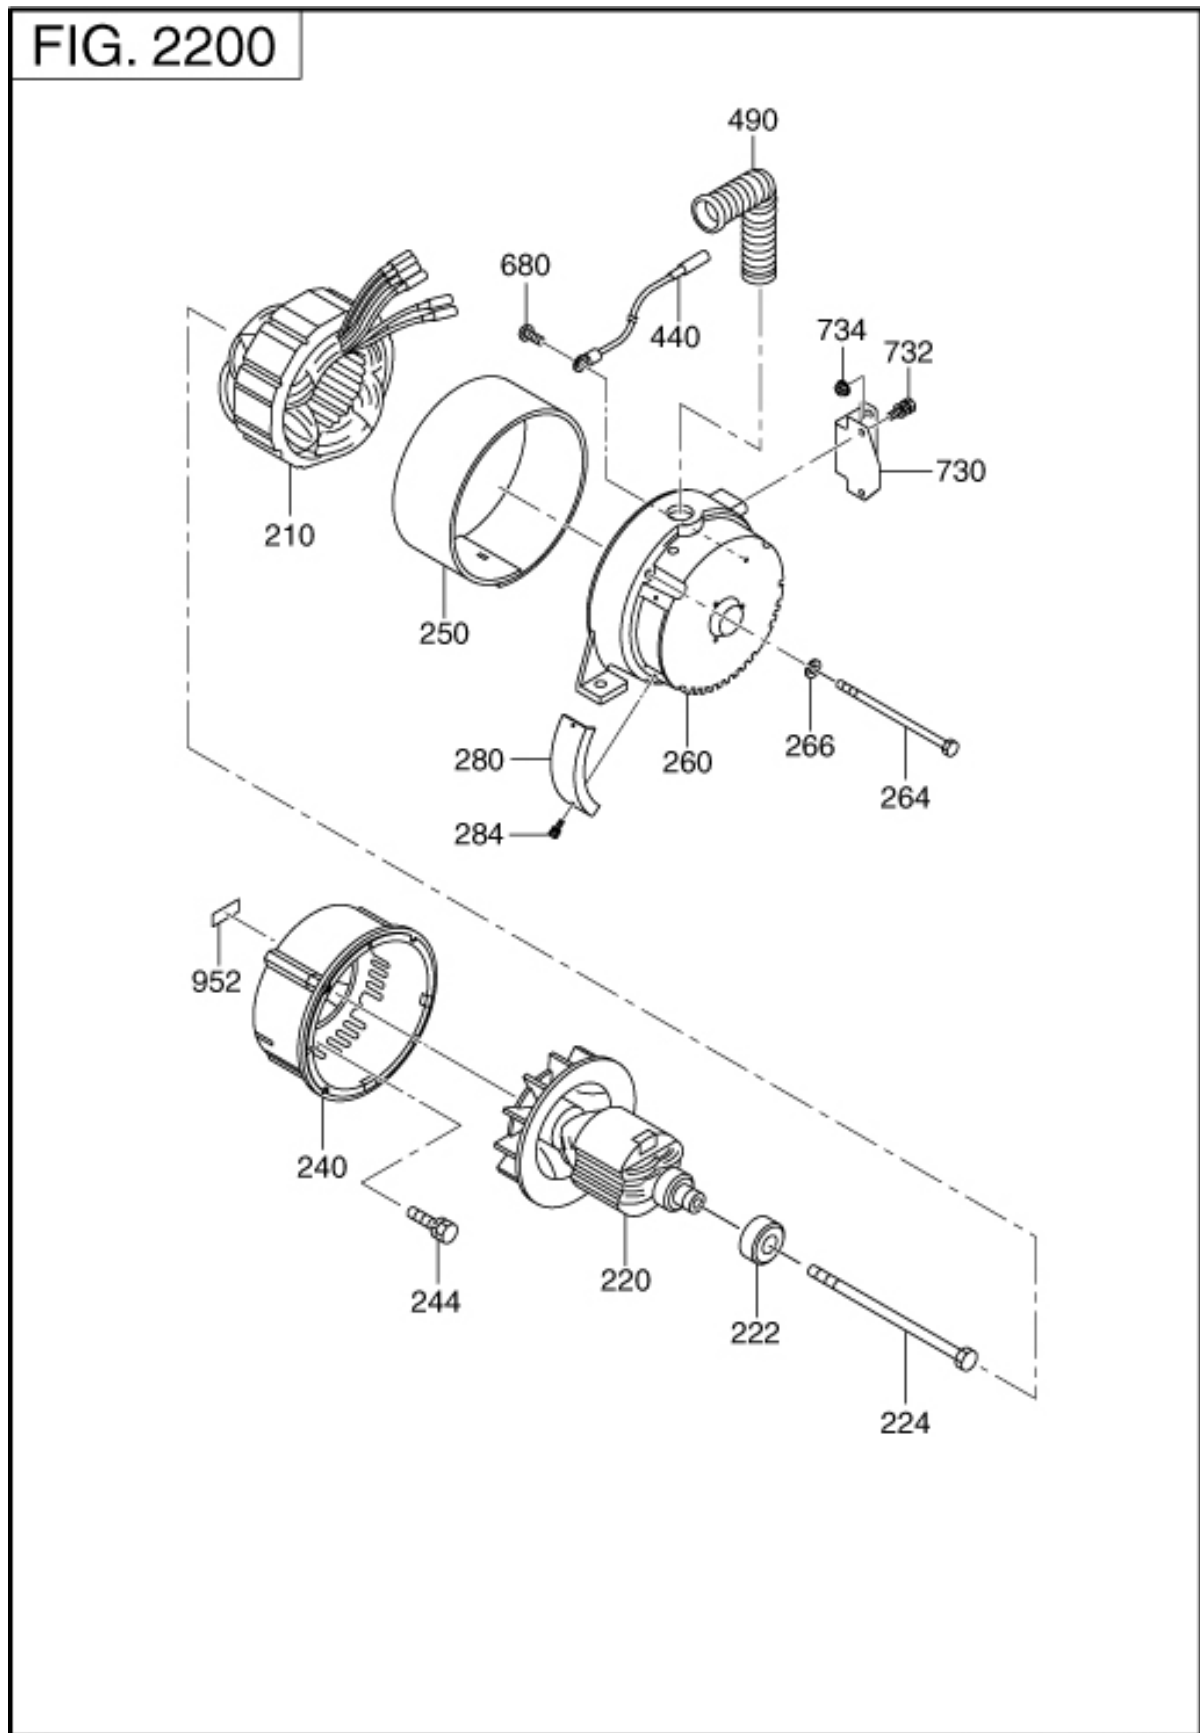

22 GENERATOR

REF.	PART NUMBER	PART NAME	CODE NO.	QTY	REMARKS	INTERCHANGE
210	35C-51008-01	STATOR CP	-	1		
220	35C-51001-01	ROTOR CP	-	1		
222	35C-55001-01	BEARING	-	1		
224	35C-54001-01	THROUGH BOLT	-	1		
240	35C-52001-01	FRONT COVER	-	1		
244	359-59935-08	BOLT & WASHER AY	-	4		
250	35C-55012-01	STATOR COVER	-	1		
260	35C-52002-01	REAR COVER	-	1		
264	35C-54002-01	COVER BOLT	-	4		
266	003-20080-00	SPRING WASHER	-	4	8. 2DX15. 4DX2T	
280	354-54513-08	BRUSH COVER	-	1		
284	30A-71202-03	SCREW & WASHER AY	-	2		
440	35C-53002-01	WIRE CP	-	1		
490	353-57506-18	BUSHING	-	1		
680	392-49986-08	SCREW	-	1	M4X6L	
730	35C-63001-01	MUFFLER BRACKET	-	1		
732	359-59935-08	BOLT & WASHER AY	-	2		
734	002-38080-00	FLANGE NUT	-	8	M8X1. 25X17DX7. 5H	
952	35A-82112-03	LABEL(ROTARY)	-	1		