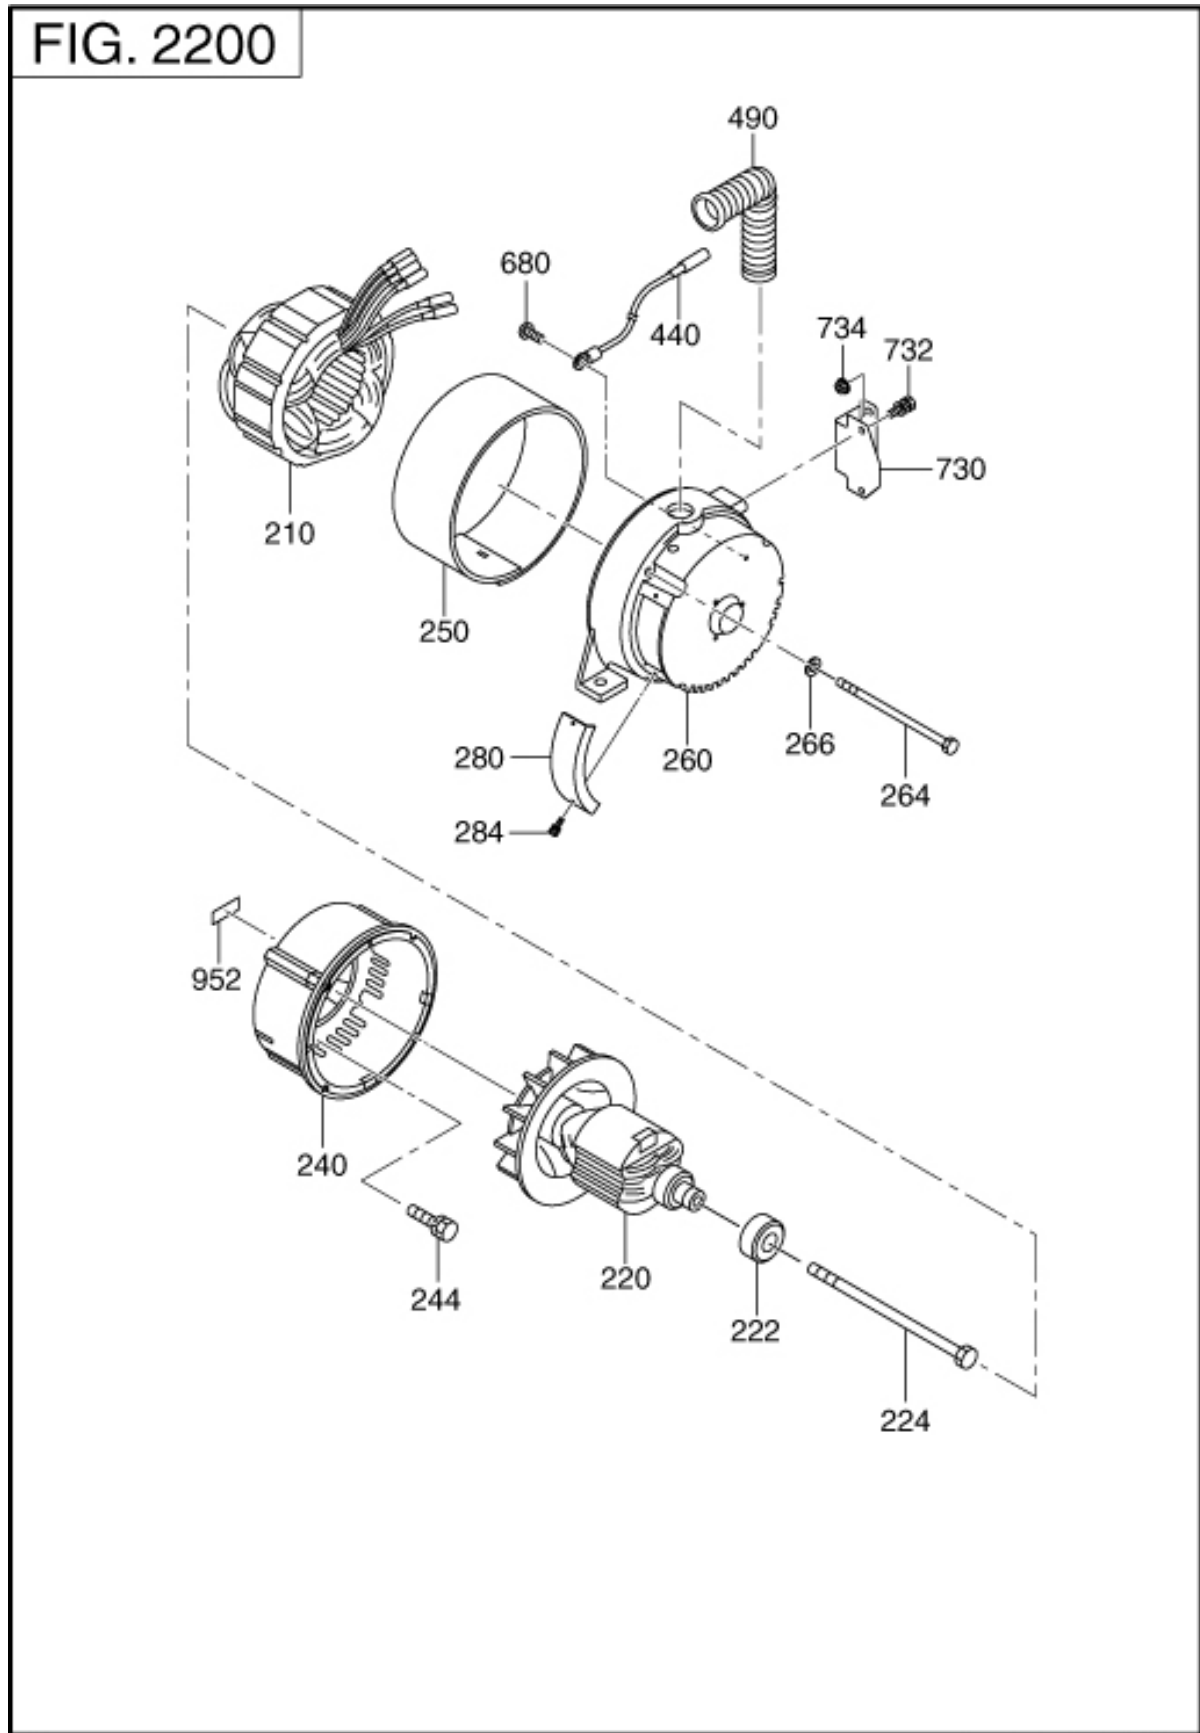

22 GENERATOR

REF.	PART NUMBER	PART NAME	CODE NO.	QTY	REMARKS	INTERCHANGE
210	35C-51004-01	STATOR CP	-	1		
220	35C-51001-01	ROTOR CP	-	1		
222	35C-55001-01	BEARING	-	1		
224	35C-54001-01	THROUGH BOLT	-	1		
240	35C-52001-01	FRONT COVER	-	1		
244	359-59935-08	BOLT & WASHER AY	-	4		
250	35C-55012-01	STATOR COVER	-	1		
260	35C-52002-01	REAR COVER	-	1		
264	35C-54002-01	COVER BOLT	-	4		
266	003-20080-00	SPRING WASHER	-	4	8. 2DX15. 4DX2T	
280	354-54513-08	BRUSH COVER	-	1		
284	30A-71202-03	SCREW & WASHER AY	-	2		
440	35C-53002-01	WIRE CP	-	1		
490	353-57506-18	BUSHING	-	1		
680	392-49986-08	SCREW	-	1	M4X6L	
730	35C-63001-01	MUFFLER BRACKET	-	1		
732	359-59935-08	BOLT & WASHER AY	-	2		
734	002-38080-00	FLANGE NUT	-	2	M8X1. 25X17DX7. 5H	