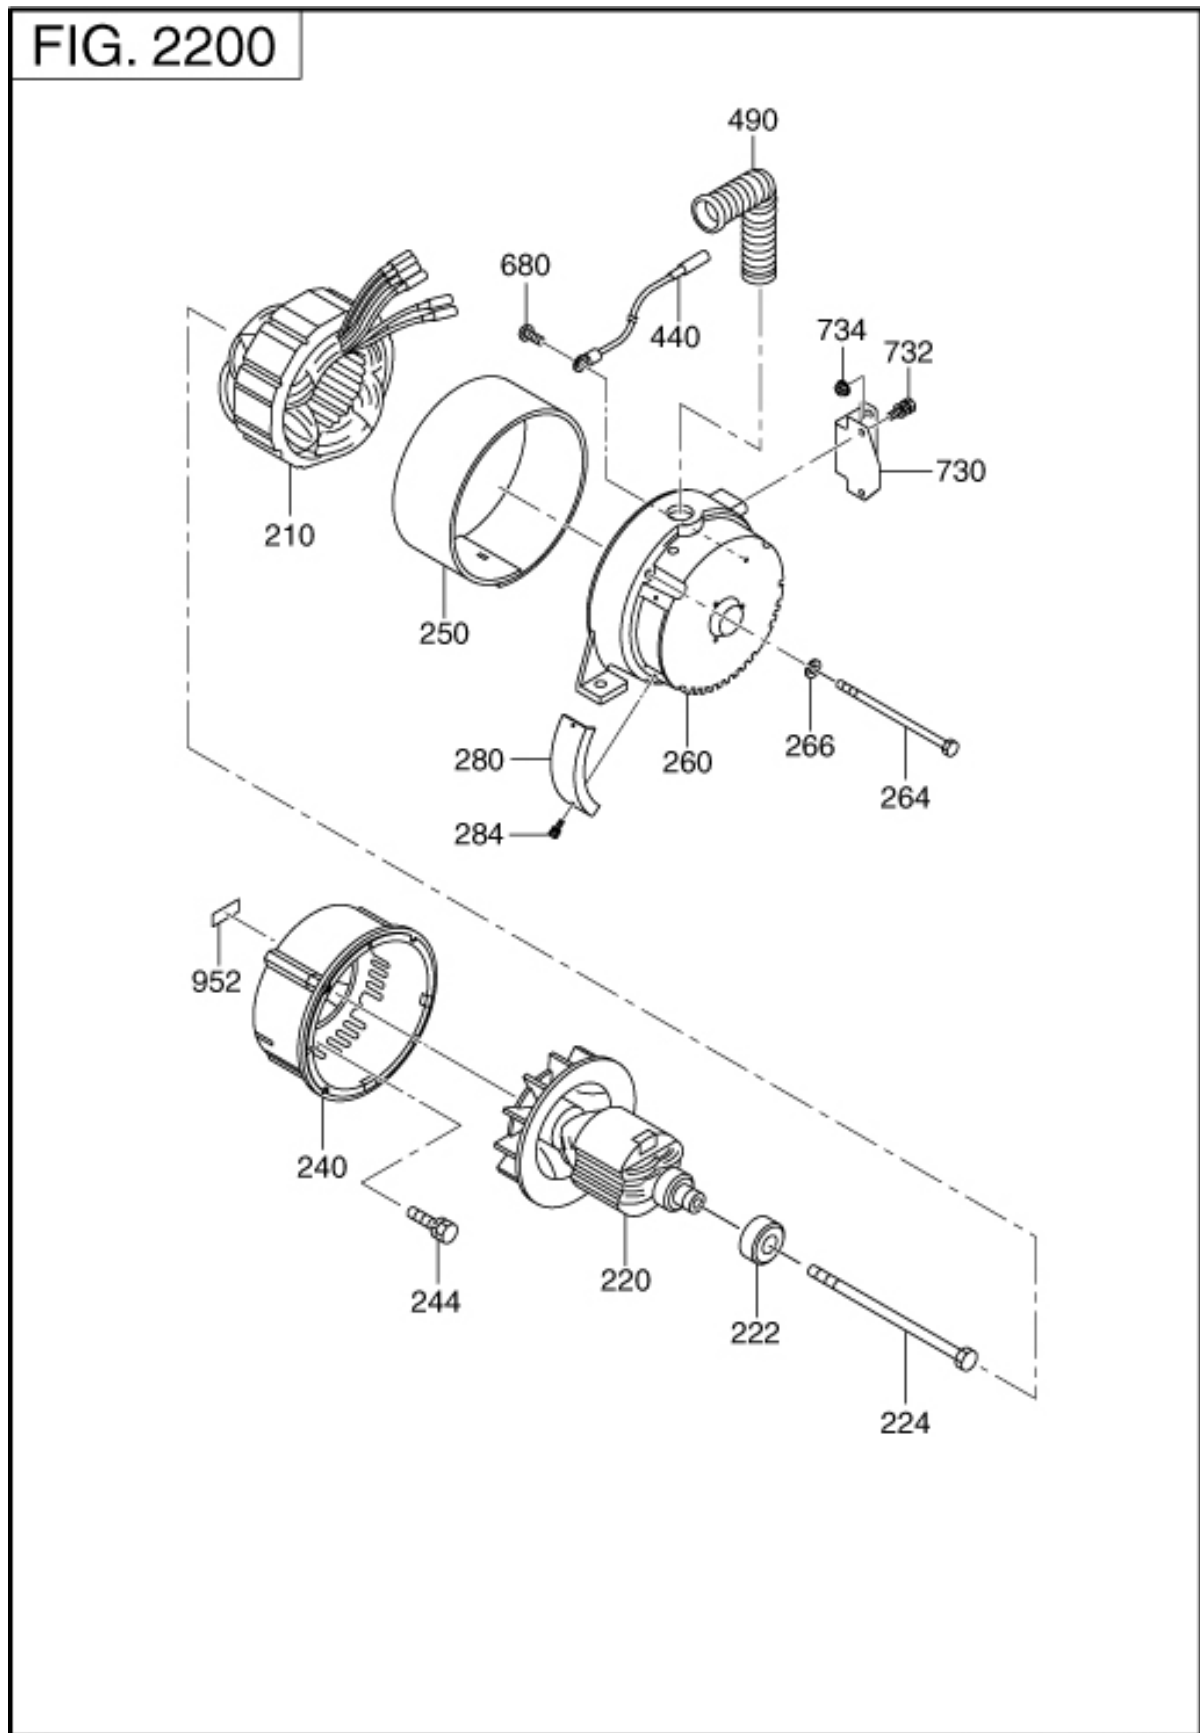

22 GENERATOR

REF.	PART NUMBER	PART NAME	CODE NO.	QTY	REMARKS	INTERCHANGE
210	35C-51013-01	STATOR CP	-	1		
220	35C-51001-01	ROTOR CP	-	1		
222	35C-55001-01	BEARING	-	1		
224	35C-54001-01	THROUGH BOLT	-	1		
240	35C-52001-01	FRONT COVER	-	1		
244	359-59935-08	BOLT & WASHER AY	-	4		
250	35C-55012-01	STATOR COVER	-	1		
260	35C-52002-01	REAR COVER	-	1		
264	35C-54002-01	COVER BOLT	-	4		
266	003-20080-00	SPRING WASHER	-	4	8. 2DX15. 4DX2T	
280	354-54513-08	BRUSH COVER	-	1		
284	30A-71202-03	SCREW & WASHER AY	-	2		
440	35C-53002-01	WIRE CP	-	1		
490	353-57506-18	BUSHING	-	1		
680	392-49986-08	SCREW	-	1	M4X6L	
730	35C-63001-01	MUFFLER BRACKET	-	1		
732	359-59935-08	BOLT & WASHER AY	-	2		
734	002-38080-00	FLANGE NUT	-	8	M8X1. 25X17DX7. 5H	