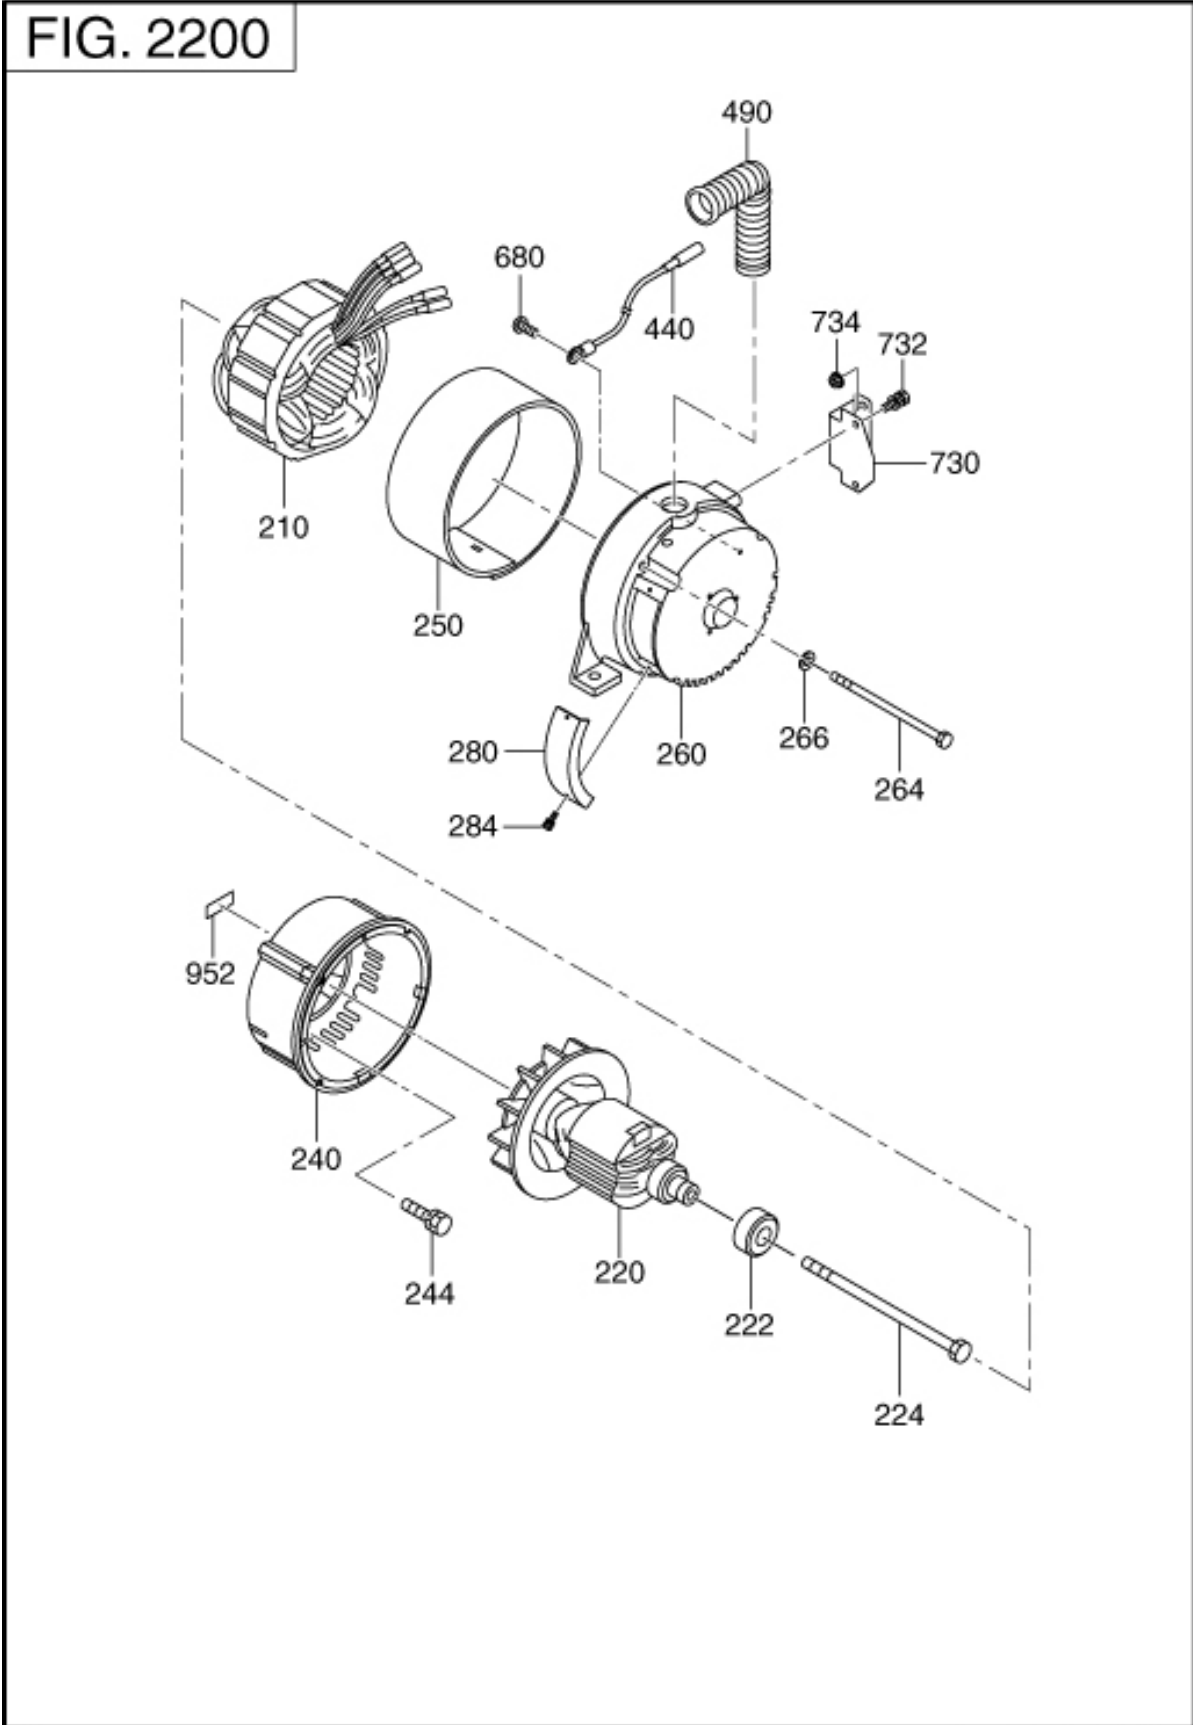

22 GENERATOR

REF.	PART NUMBER	PART NAME	CODE NO.	QTY	REMARKS	INTERCHANGE
210	35C-51004-01	STATOR CP	-	1		
220	35C-51001-01	ROTOR CP	-	1		
222	35C-55001-01	BEARING	-	1		
224	35C-54001-01	THROUGH BOLT	-	1		
240	35C-52001-01	FRONT COVER	-	1		
244	359-59935-08	BOLT & WASHER AY	-	4		
250	35C-55012-01	STATOR COVER	-	1		
260	35C-52002-01	REAR COVER	-	1		
264	35C-54002-01	COVER BOLT	-	4		
266	003-20080-00	SPRING WASHER	-	4	8. 2DX15. 4DX2T	
280	354-54513-08	BRUSH COVER	-	1		
284	30A-71202-03	SCREW & WASHER AY	-	2		
440	35C-53002-01	WIRE CP	-	1		
490	353-57506-18	BUSHING	-	1		
680	392-49986-08	SCREW	-	1	M4X6L	
730	35C-63001-01	MUFFLER BRACKET	-	1		
732	359-59935-08	BOLT & WASHER AY	-	2		
734	002-38080-00	FLANGE NUT	-	2	M8X1. 25X17DX7. 5H	