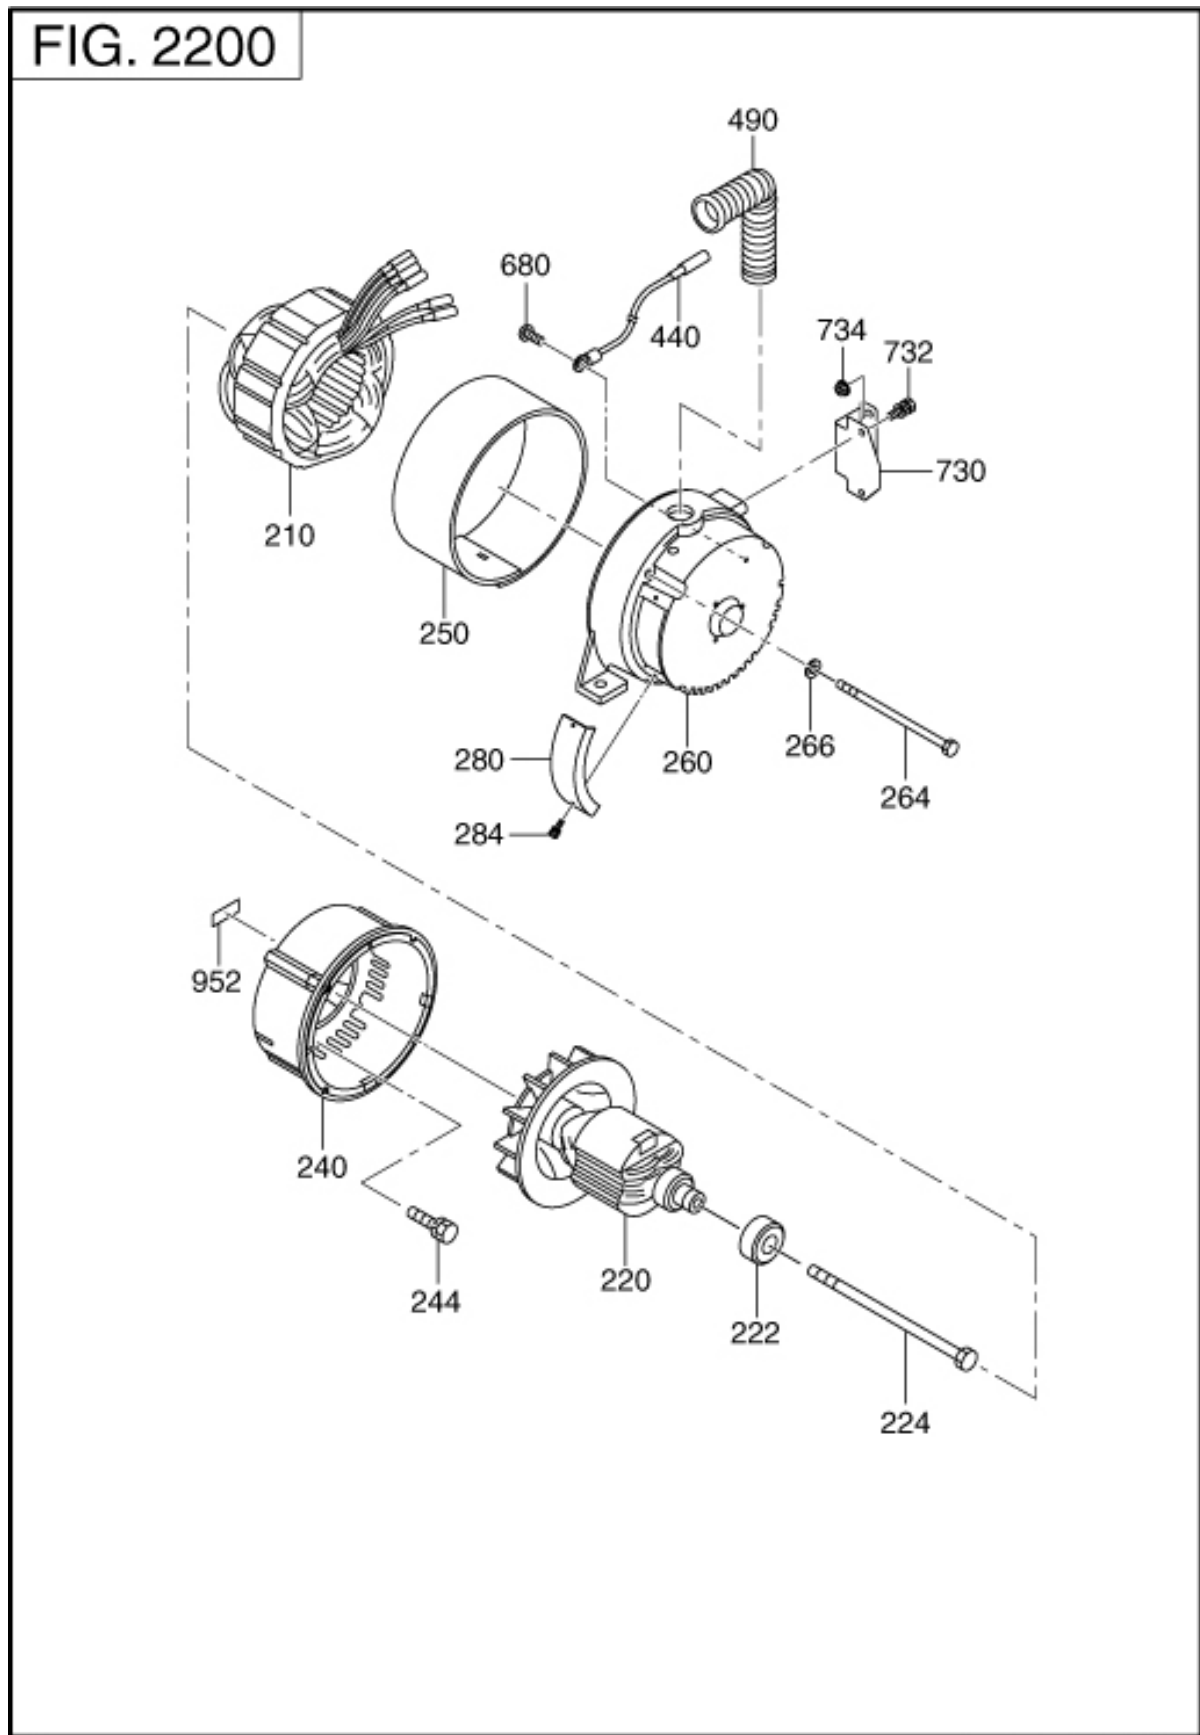

22 GENERATOR

REF.	PART NUMBER	PART NAME	CODE NO.	QTY	REMARKS	INTERCHANGE
210	35C-51004-01	STATOR CP	-	1		
220	35C-51001-01	ROTOR CP	-	1		
222	35C-55001-01	BEARING	-	1		
224	35C-54001-01	THROUGH BOLT	-	1		
240	35C-52001-01	FRONT COVER	-	1		
244	359-59935-08	BOLT & WASHER AY	-	4		
250	35C-55012-01	STATOR COVER	-	1		
260	35C-52002-01	REAR COVER	-	1		
264	35C-54002-01	COVER BOLT	-	4		
266	003-20080-00	SPRING WASHER	-	4	8. 2DX15. 4DX2T	
280	354-54513-08	BRUSH COVER	-	1		
284	30A-71202-03	SCREW & WASHER AY	-	2		
440	35C-53002-01	WIRE CP	-	1		
490	353-57506-18	BUSHING	-	1		
680	392-49986-08	SCREW	-	1	M4X6L	
730	35C-63001-01	MUFFLER BRACKET	-	1		
732	359-59935-08	BOLT & WASHER AY	-	2		
734	002-38080-00	FLANGE NUT	-	8	M8X1. 25X17DX7. 5H	