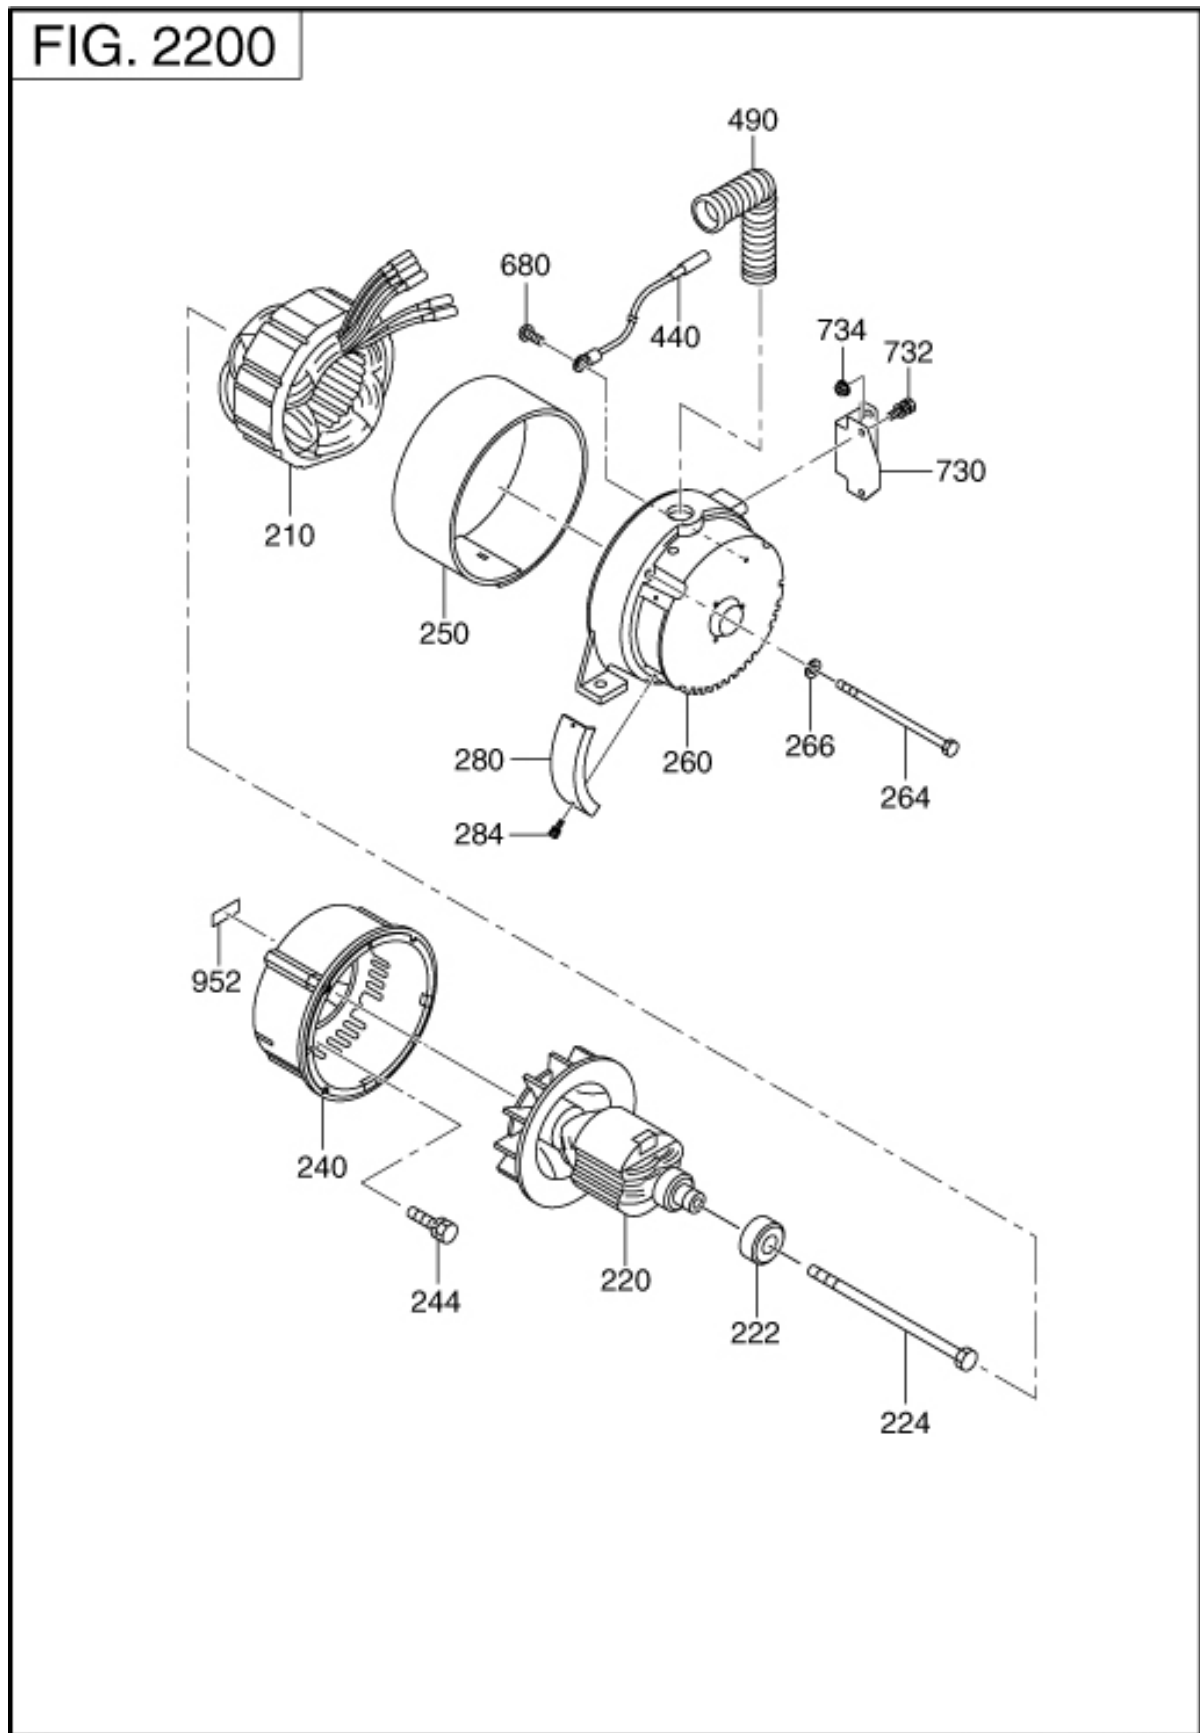

22 GENERATOR

REF.	PART NUMBER	PART NAME	CODE NO.	QTY	REMARKS	INTERCHANGE
210	35C-51012-01	STATOR CP	-	1		
220	35C-51001-01	ROTOR CP	-	1		
222	35C-55001-01	BEARING	-	1		
224	35C-54001-01	THROUGH BOLT	-	1		
240	35C-52001-01	FRONT COVER	-	1		
244	359-59935-08	BOLT & WASHER AY	-	4		
250	35C-55012-01	STATOR COVER	-	1		
260	35C-52002-01	REAR COVER	-	1		
264	35C-54002-01	COVER BOLT	-	4		
266	003-20080-00	SPRING WASHER	-	4	8. 2DX15. 4DX2T	
280	354-54513-08	BRUSH COVER	-	1		
284	30A-71202-03	SCREW & WASHER AY	-	2		
440	35C-53002-01	WIRE CP	-	1		
490	353-57506-18	BUSHING	-	1		
680	392-49986-08	SCREW	-	1	M4X6L	
730	35C-63001-01	MUFFLER BRACKET	-	1		
732	359-59935-08	BOLT & WASHER AY	-	2		
734	002-38080-00	FLANGE NUT	-	8	M8X1. 25X17DX7. 5H	