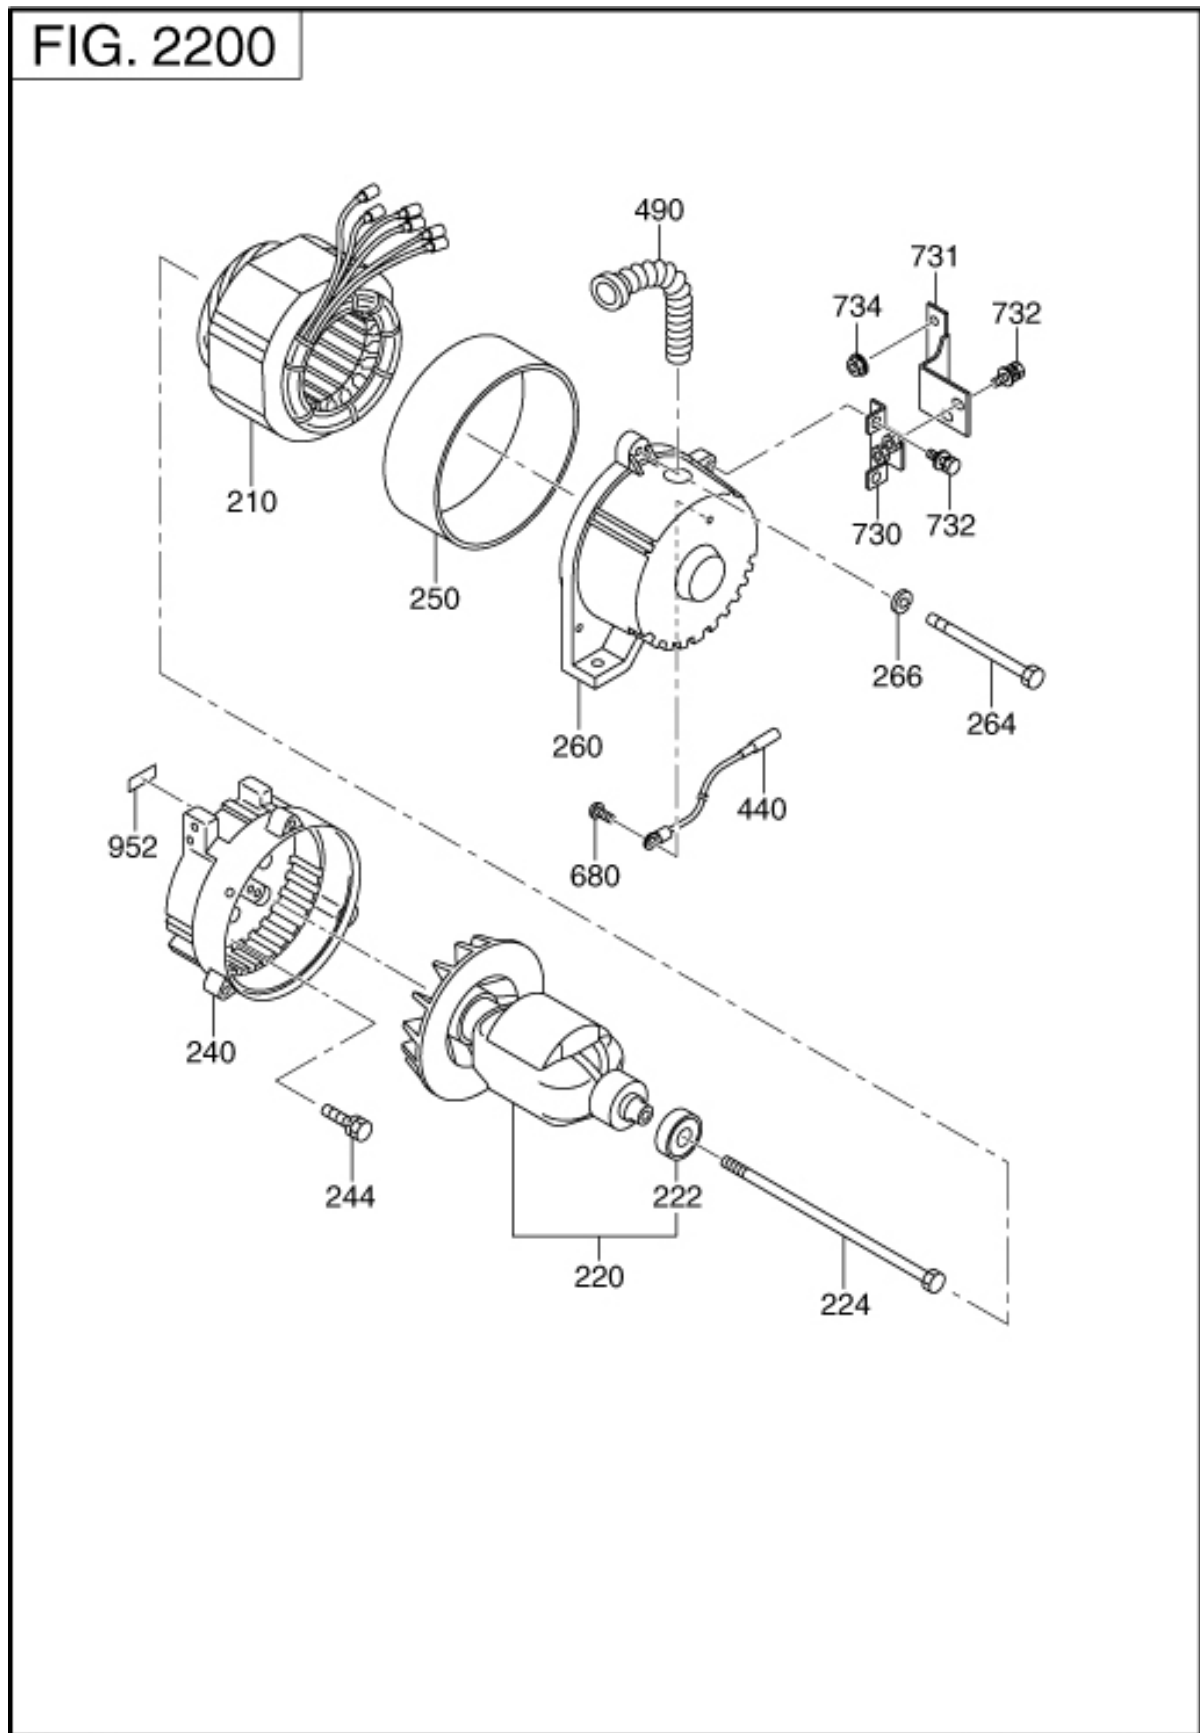

22 GENERATOR

REF.	PART NUMBER	PART NAME	CODE NO.	QTY	REMARKS	INTERCHANGE
210	35B-51004-01	STATOR CP	-	1		
220	35B-51001-01	ROTOR CP	-	1		35B-51015-01
222	353-58208-08	BALL BEARING	-	1		
224	366-58016-08	THROUGH BOLT	-	1		
240	367-54113-08	FRONT COVER	-	1		388-55611-01
244	359-59935-08	BOLT & WASHER AY	-	4		
250	367-54508-08	STATOR COVER	-	1		
260	35A-52001-01	REAR COVER	-	1		
264	389-55802-03	COVER BOLT	-	3		
266	003-20060-00	SPRING WASHER	-	3	6. 1DX12. 2DX1. 5T	
440	35A-53001-01	WIRE CP	-	1		
490	353-57506-18	BUSHING	-	1		
680	004-31030-60	SCREW,PANHEAD	-	1		
730	35A-63001-01	MUFFLER BRACKET A	-	1		
731	35B-63001-01	MUFFLER BRACKET B	-	1		
732	359-59935-08	BOLT & WASHER AY	-	4		
734	002-38080-00	FLANGE NUT	-	2	M8X1. 25X17DX7. 5H	