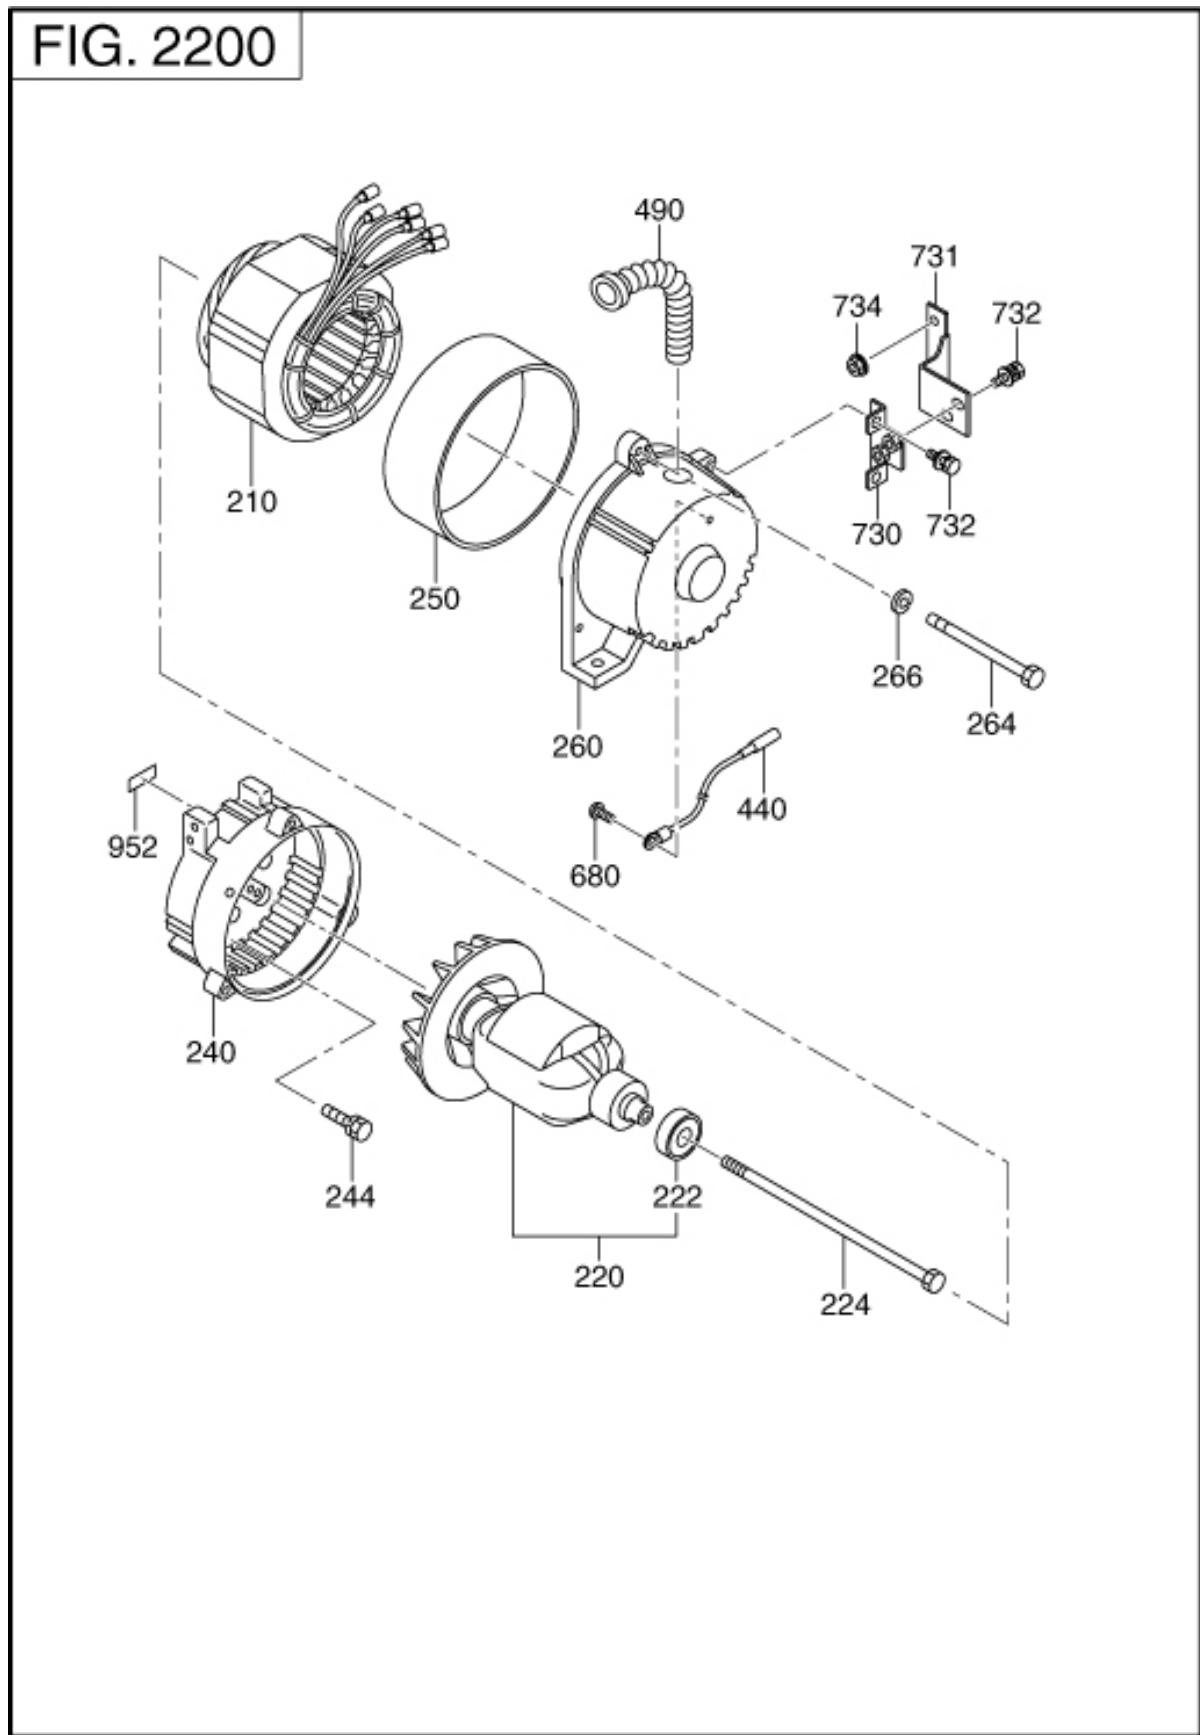

22 GENERATOR

REF.	PART NUMBER	PART NAME	CODE NO.	QTY	REMARKS	INTERCHANGE
210	35B-51010-01	STATOR CP	-	1		
220	35B-51009-01	ROTOR CP	-	1		
222	353-58208-08	BALL BEARING	-	1		
224	366-58016-08	THROUGH BOLT	-	1		
240	367-54113-08	FRONT COVER	-	1		388-55611-01
244	359-59935-08	BOLT & WASHER AY	-	4		
250	367-54508-08	STATOR COVER	-	1		
260	35A-52001-01	REAR COVER	-	1		
264	389-55802-03	COVER BOLT	-	3		
266	003-20060-00	SPRING WASHER	-	3	6. 1DX12. 2DX1. 5T	
490	353-57506-18	BUSHING	-	1		
730	35A-63001-01	MUFFLER BRACKET A	-	1		
731	35B-63001-01	MUFFLER BRACKET B	-	1		
732	359-59935-08	BOLT & WASHER AY	-	4		
734	002-38080-00	FLANGE NUT	-	2	M8X1. 25X17DX7. 5H	