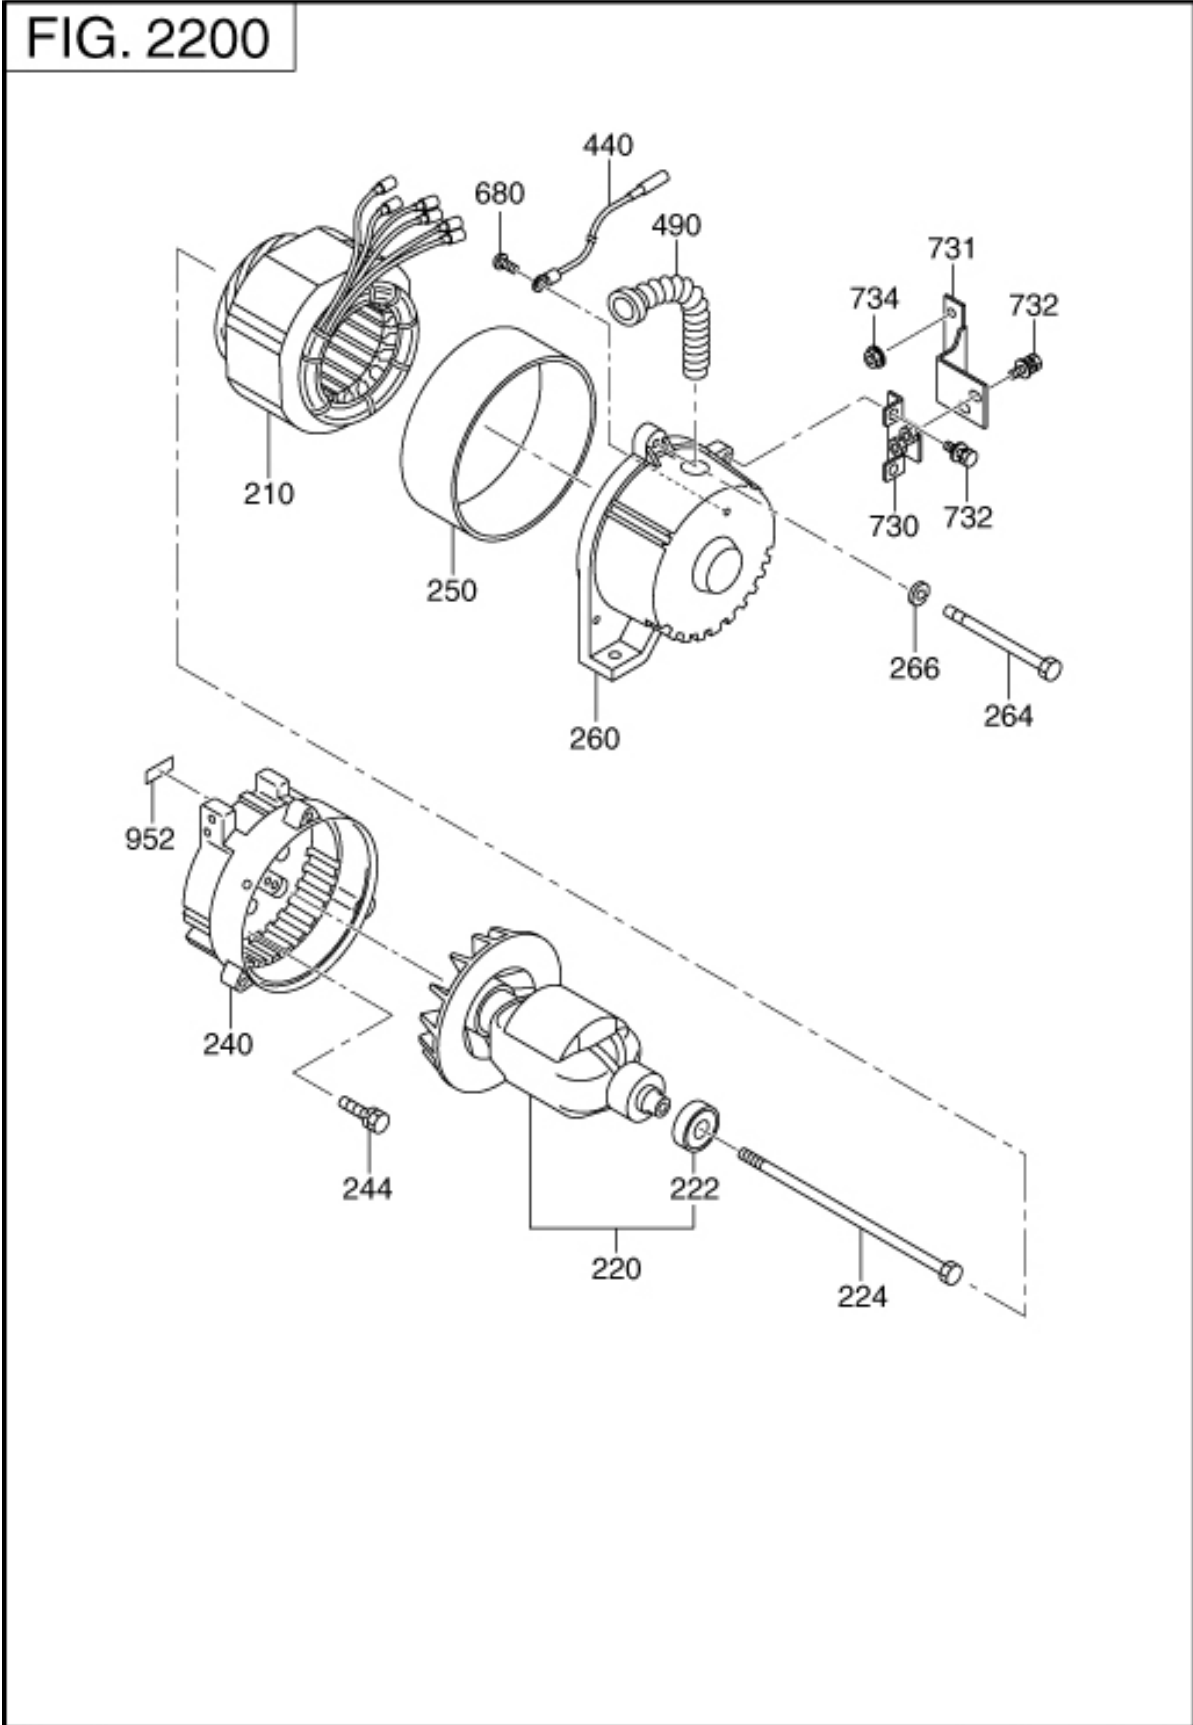

22 GENERATOR

REF.	PART NUMBER	PART NAME	CODE NO.	QTY	REMARKS	INTERCHANGE
210	35A-51004-01	STATOR CP	-	1		
220	35A-51001-01	ROTOR CP	-	1		
222	353-58208-08	BALL BEARING	-	1		
224	35A-54001-01	THROUGH BOLT	-	1		
240	367-54113-08	FRONT COVER	-	1		388-55611-01
244	359-59935-08	BOLT & WASHER AY	-	4		
250	31B-51023-01	STATOR COVER	-	1		
260	35A-52001-01	REAR COVER	-	1		
264	366-58305-08	COVER BOLT	-	3		
266	003-20060-00	SPRING WASHER	-	3	6. 1DX12. 2DX1. 5T	
490	353-57506-18	BUSHING	-	1		
730	35A-63001-01	MUFFLER BRACKET A	-	1		
731	35A-63002-01	MUFFLER BRACKET B	-	1		
732	359-59935-08	BOLT & WASHER AY	-	4		
734	002-38080-00	FLANGE NUT	-	2	M8X1. 25X17DX7. 5H	