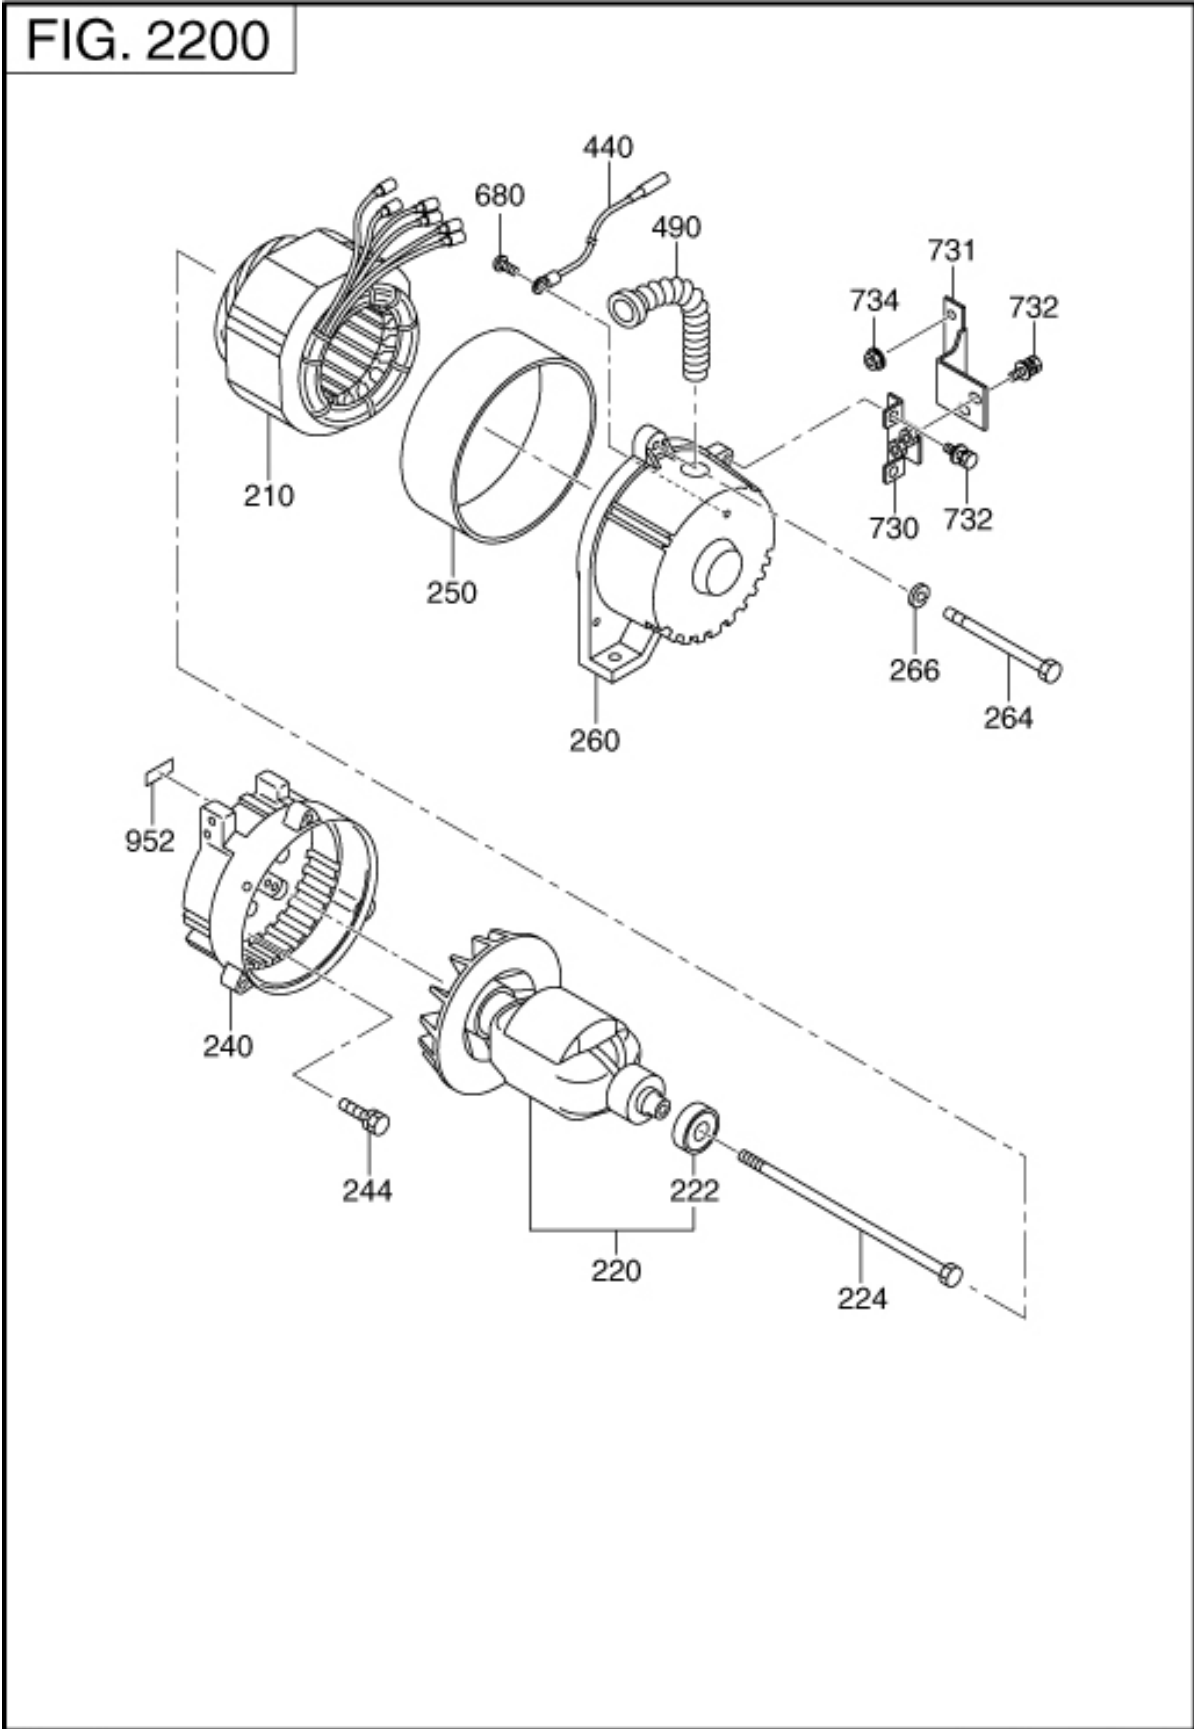

22 GENERATOR

REF.	PART NUMBER	PART NAME	CODE NO.	QTY	REMARKS	INTERCHANGE
210	35A-51009-01	STATOR CP	-	1		
220	35A-51008-01	ROTOR CP	-	1		
222	353-58208-08	BALL BEARING	-	1		
224	35A-54001-01	THROUGH BOLT	-	1		
240	367-54113-08	FRONT COVER	-	1		388-55611-01
244	359-59935-08	BOLT & WASHER AY	-	4		
250	31B-51023-01	STATOR COVER	-	1		
260	35A-52001-01	REAR COVER	-	1		
264	366-58305-08	COVER BOLT	-	3		
266	003-20060-00	SPRING WASHER	-	3	6. 1DX12. 2DX1. 5T	
490	353-57506-18	BUSHING	-	1		
730	35A-63001-01	MUFFLER BRACKET A	-	1		
731	35A-63002-01	MUFFLER BRACKET B	-	1		
732	359-59935-08	BOLT & WASHER AY	-	4		
734	002-38080-00	FLANGE NUT	-	2	M8X1. 25X17DX7. 5H	