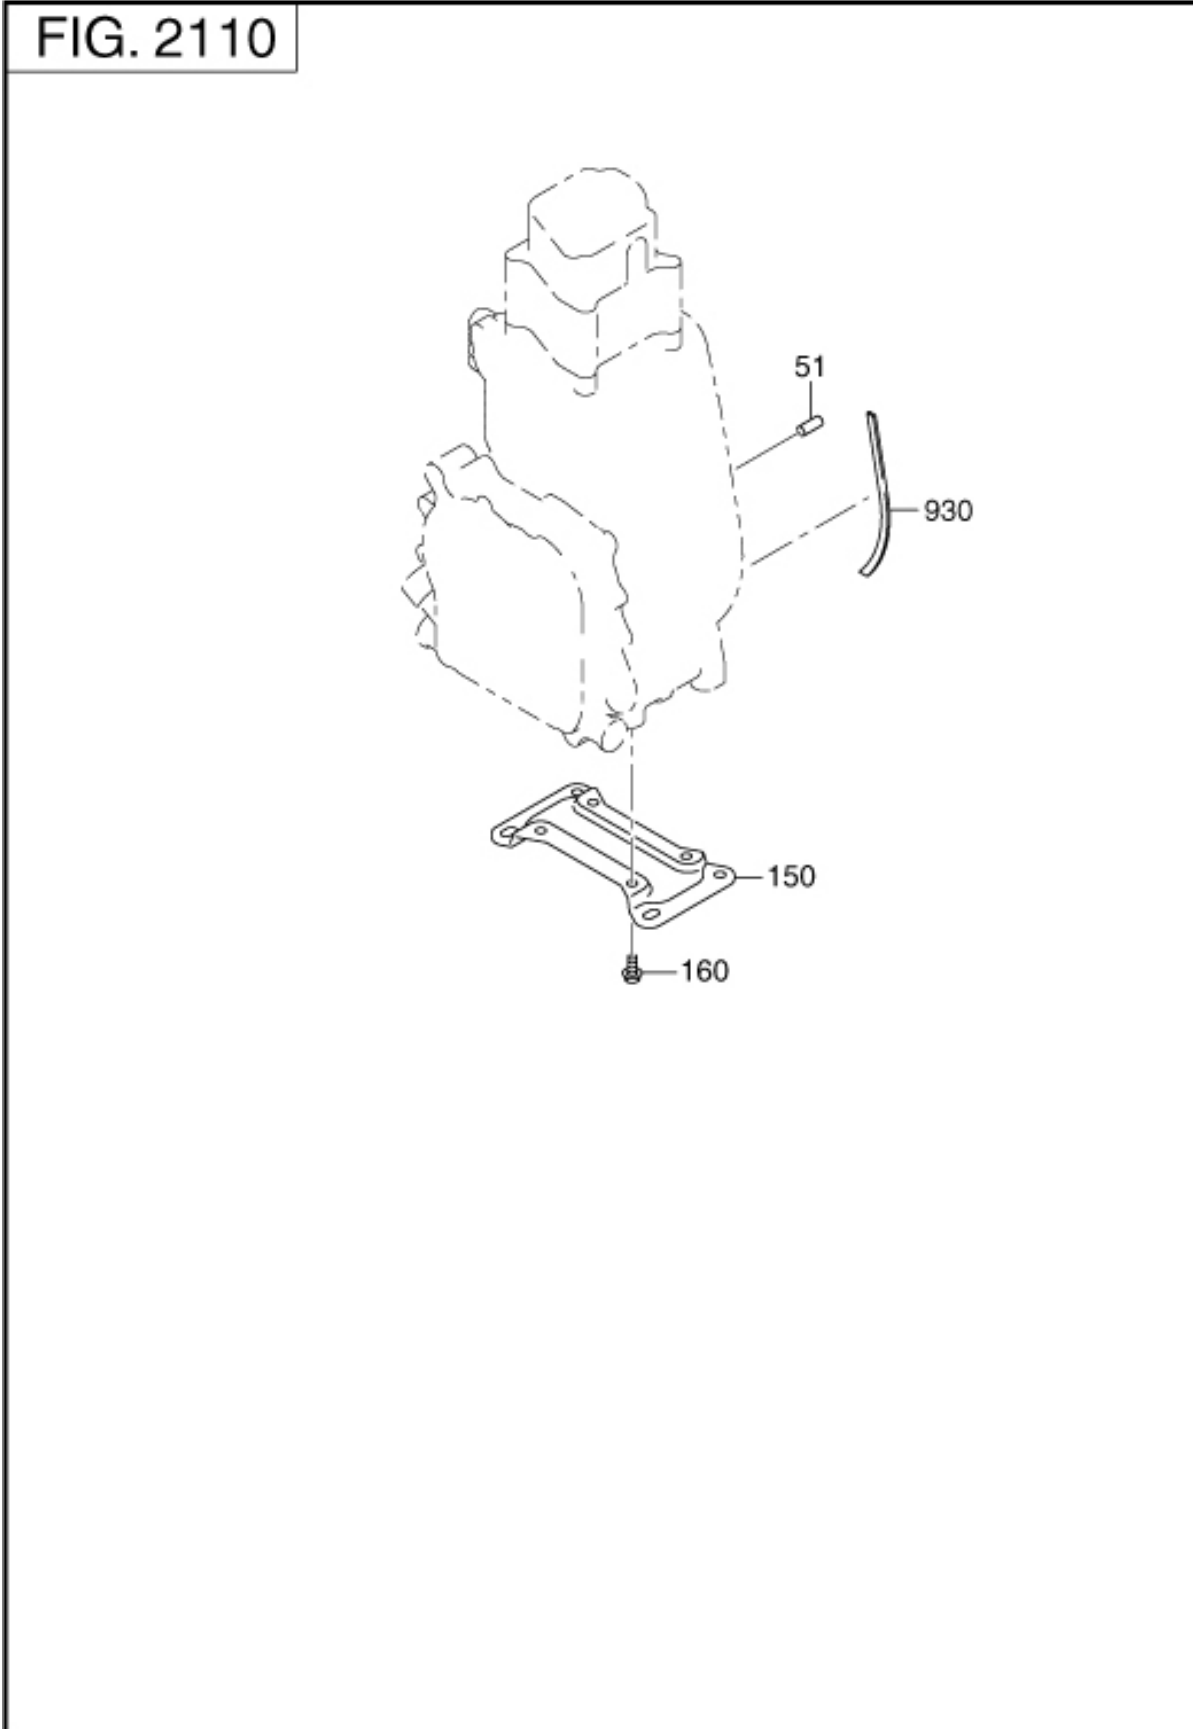

21 ENGINE AY

REF.	PART NUMBER	PART NAME	CODE NO.	QTY	REMARKS	INTERCHANGE
51	277-15011-03	PIPE KNOCK	-	2	10. 3DX8. 5DX14L	
150	284-13501-01	BASE CP	-	1		
160	001-13081-80	BOLT AND WASHER AY	-	4	M8X1. 25X18L W/SW	
930	33K-58317-03	SPONGE CRANK	-	1		