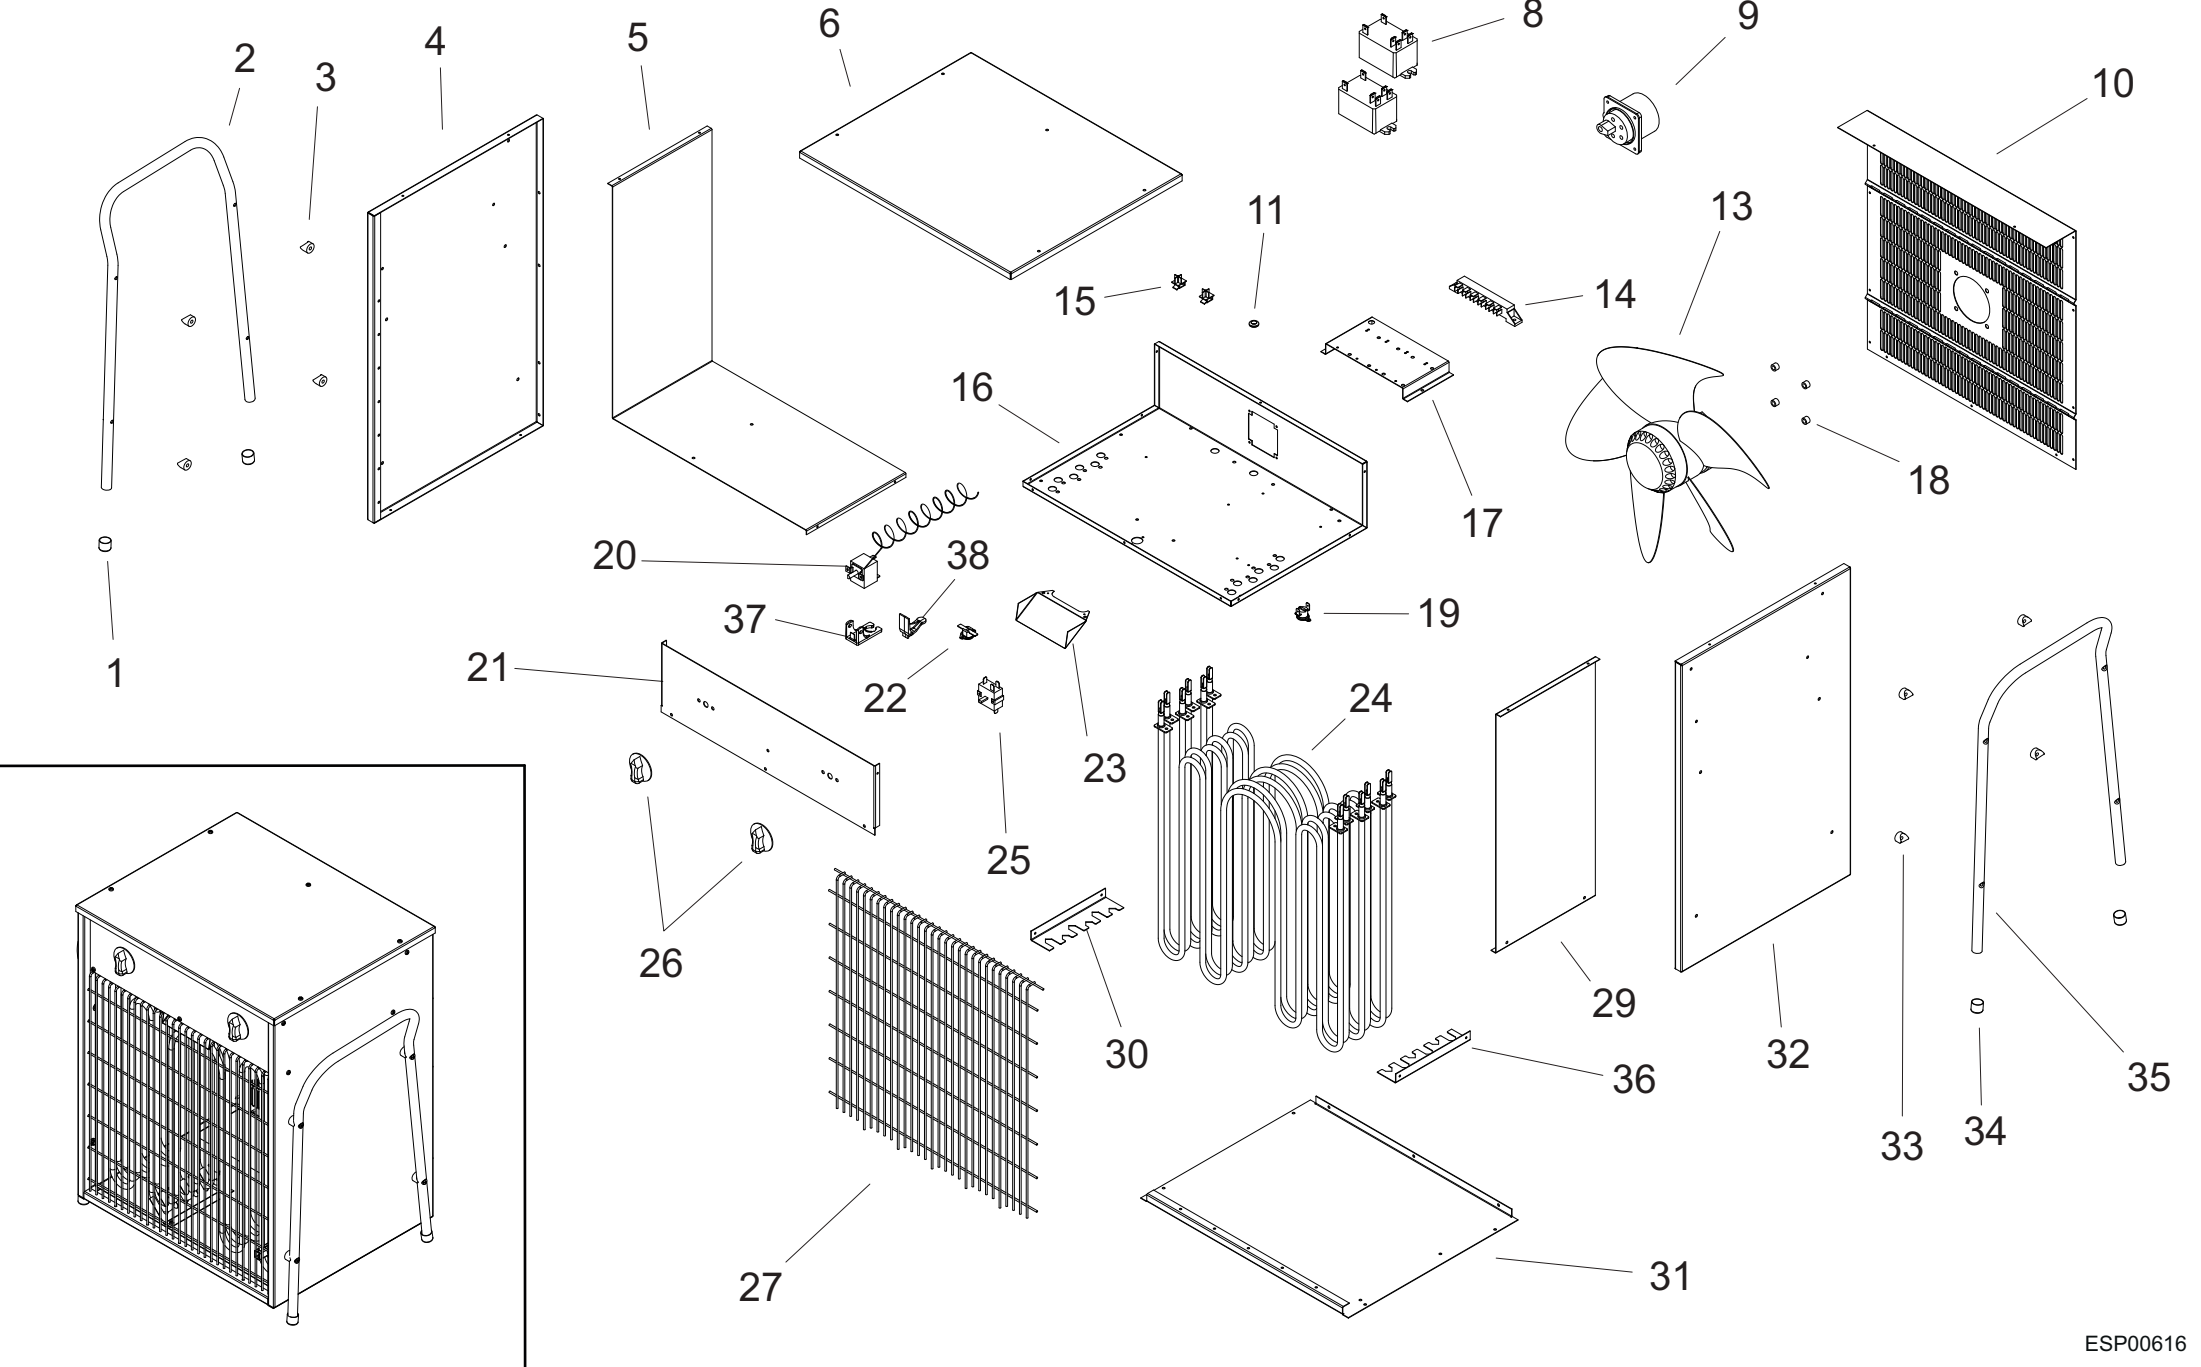

MODEL B 22 IT

UNIT 1

ILLUSTRATED PARTS BREAKDOWN

From Serial Number: 08C43012630

Rev. - - Sep. 2022

MODEL B 22IT

UNIT 2

PARTS LIST

Pos.	Code N°	Description
1	4510.623	HANDLE CAP
2	4510.170	HANDLE
3	4510.603	HANDLE SPACER
4	4511.255	RIGHT PANEL
5	4511.257	THERMAL L SHIELD
6	4511.260	UPPER PANEL
8	4034.225	RELAY BOARD
9	4160.103	PANEL PLUG 5P
10	4511.261	REAR PANEL
11	4511.621	WIRE PROTECTION
13	4510.322	FAN
14	4510.414	TERMINAL BOX
15	4510.609	CLIP
16	4210.416	BASE
17	4511.271	RELAY BRACKET
18	4510.628	MOTOR SPACER
19	4510.404	TEMPERATURE SENSOR
20	4510.416	THERMOSTAT
21	4210.463	FRONTAL PANEL
22	4510.435	SAFETY THERMOSTAT
23	4210.419	TEMPERATURE PROTECTION BRACKET
24	4510.375	RESISTANCE
25	4510.401	SELECTOR
26	4165.007	REGULATION HANDLE
27	4511.273	FRONTAL GRILL
29	4511.258	THERMAL SHIELD
30	4035.353	RESISTANCES SUPPORT
31	4511.259	LOWER PANEL
32	4511.256	LEFT PANEL
33	4510.603	HANDLE SPACER
34	4510.623	HANDLE CAP
35	4510.170	HANDLE
36	4035.353	RESISTANCES SUPPORT
37	4510.611	RESET BASE
38	4510.612	RESET LEVER