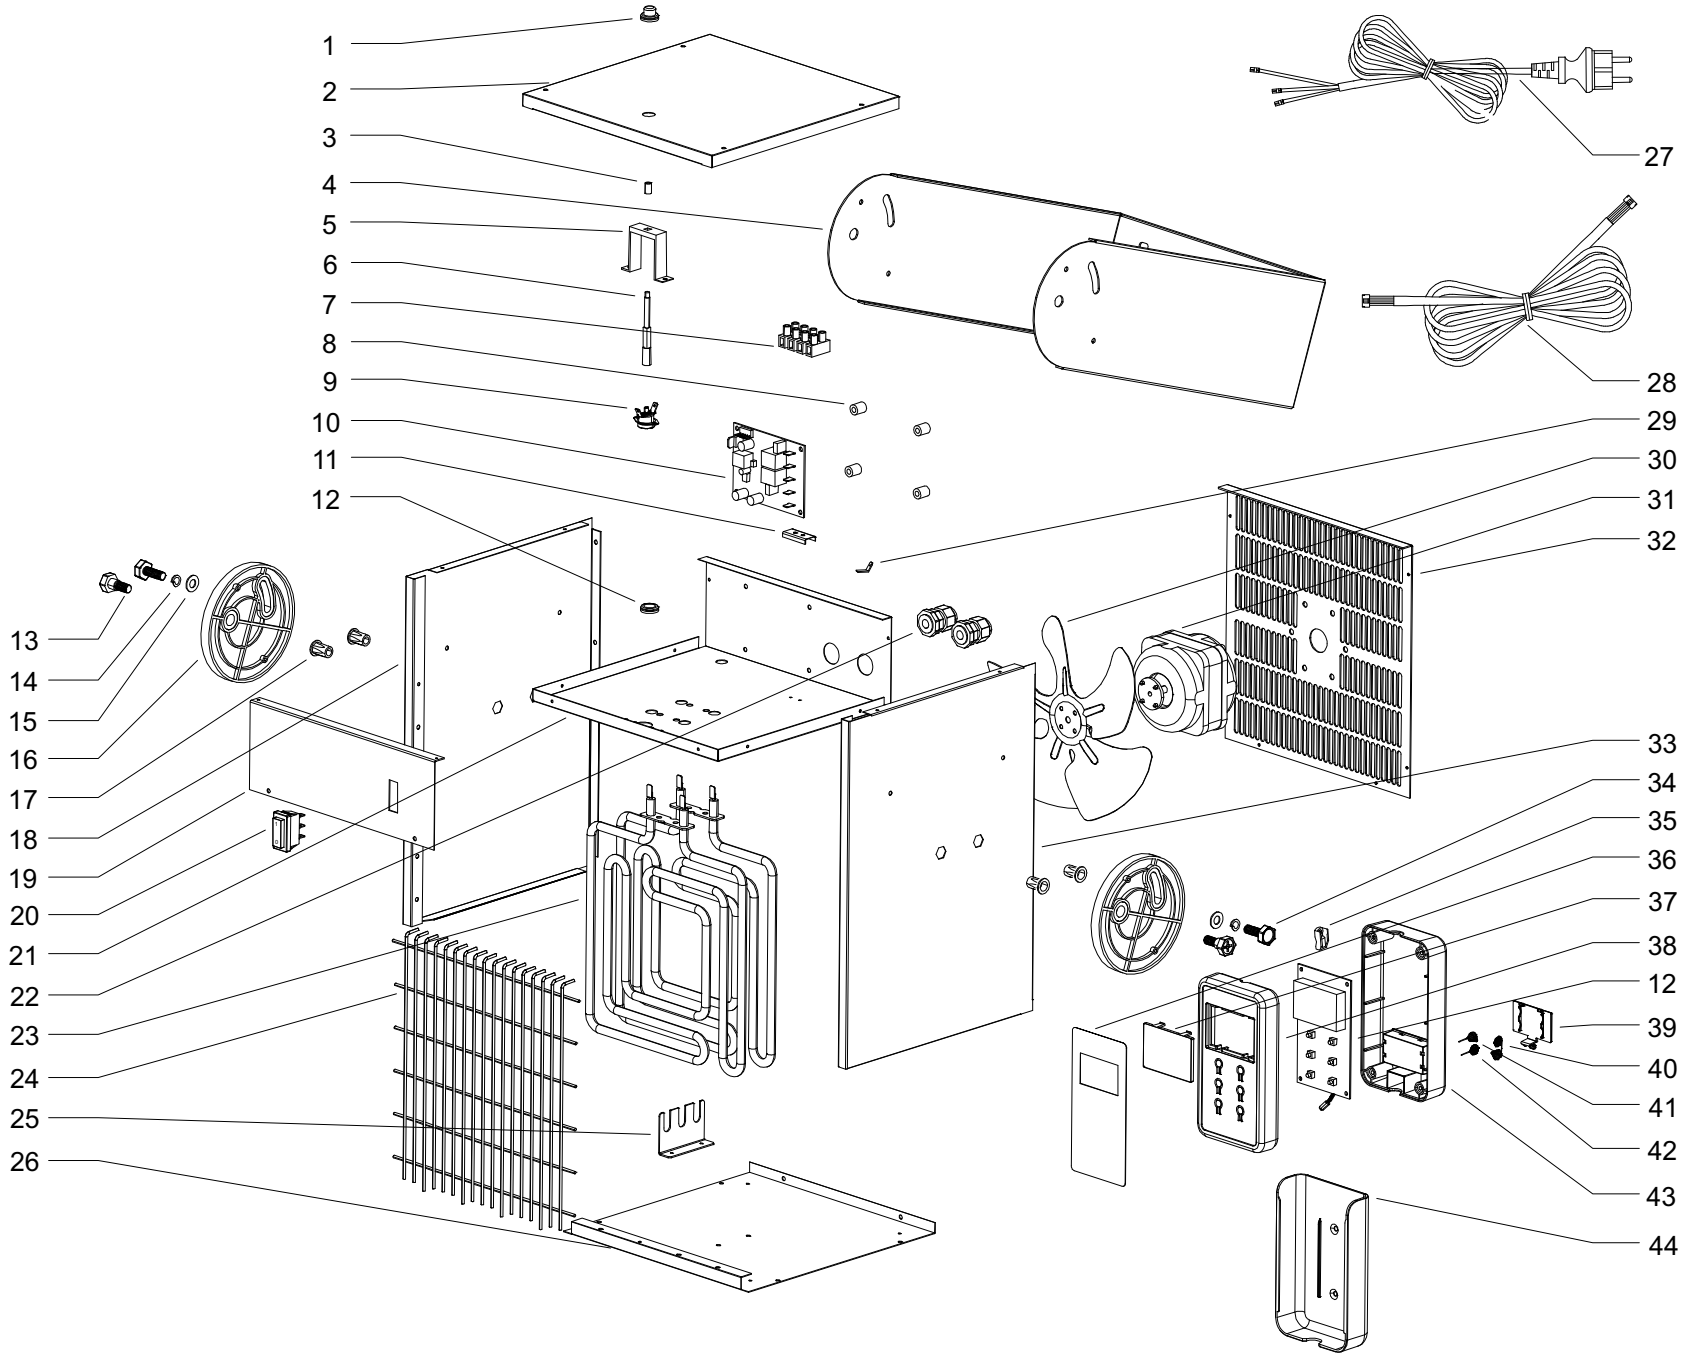

MODEL TR 3C

UNIT 1

ILLUSTRATED PARTS BREAKDOWN

Rev -- Apr. 2020

From Serial Number:

MODEL TR 3C

UNIT 2

PARTS LIST

N°	CODE	DESCRIPTION
1	4141.320	MANUAL RESET BUTTON
2	4141.321	UPPER COVER
3	4141.322	CONNECTING ROD
4	4141.323	SUSPENSION BRACKET
5	4141.324	FIXED BRACKET
6	4141.325	TEMPERATURE CONTROL ROD
7	4141.326	PILLAR TERMINAL
8	4141.327	SUPPORT
9	4141.328	MANUAL RESET THERMOSTAT
10	4141.329	PC-BOARD
11	4141.330	TERMINAL BASE
12	4141.331	PROTECTIVE RING
13	4141.332	SCREW
14	4141.333	LOCKING GASKET
15	4141.334	FLAT GASKET
16	4141.335	ANGLE BASE CONTROL
17	4141.336	RIVET
18	4141.337	LEFT SHELL
19	4141.338	FRONT PANEL
20	4141.339	POWER SWITCH
21	4141.340	MAIN FIXED BLADE
22	4141.341	STRAIN RELIEF
23	4141.342	HEATING ELEMENT
24	4141.343	FRONT GRILLE
25	4141.344	HEATING ELEMENT BRACKET
26	4141.345	BOTTOM SHELL
27	4141.346	POWER CORD
28	4141.347	CONTROL POWER CORD
29	4141.348	INSERTING
30	4141.349	MOTOR FAN
31	4141.350	MOTOR
32	4141.351	INLET GRILLE
33	4141.352	RIGHT SHELL
34	4141.353	SCREW
35	4141.354	CORD LID
36	4141.355	CONTROL LABEL
37	4141.356	TRANSPARENT COVER
38	4141.357	CONTROL UPPER LID
39	4141.358	BATTERY LID
40	4141.359	CONTROL LOWER LID
41	4141.360	SPRING 1
42	4141.361	SPRING 2
43	4141.362	SPRING 3
44	4141.363	CONTROL BASE