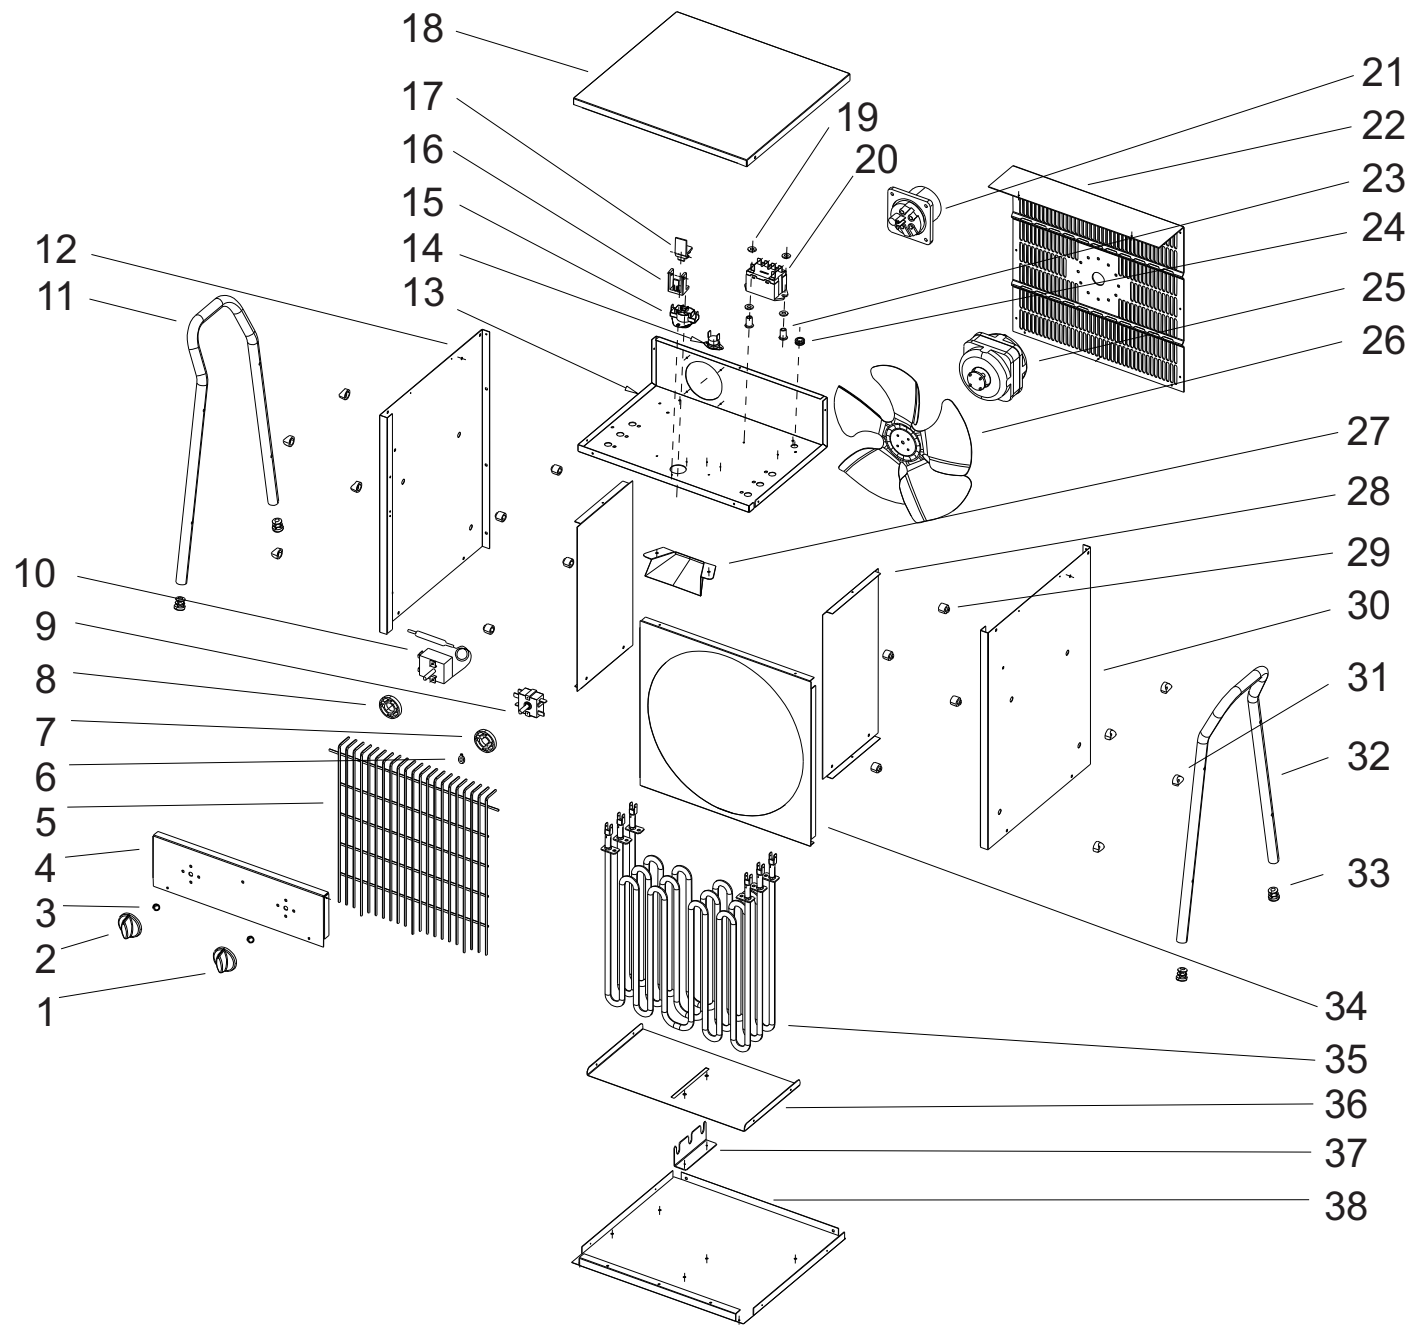

# MODEL B 9IT

UNIT 1

ILLUSTRATED PARTS BREAKDOWN

From Serial Number: 07C42036896

Rev.- - Sep 2022

# MODEL B 9IT

UNIT 2

PARTS LIST

N°	CODE	DESCRIPTION
1	4615.800	SWITCH KNOB
2	4615.757	TEMPERATURE KNOB
3	4141.912	KNOB SPRING
4	S/R	CONTROL PANEL
5	4141.453	FRONT GRID
6	4615.270	SWITCH BLOCK
7	4615.755	SWITCH GASKET
8	4615.759	TEMPERATURE GASKET
9	4141.881	ROTARY SWITCH
10	4141.913	BODY EXPANSION THERMOSTAT
11	4615.790	LEFT HANDLE
12	4141.945	LEFT PLATE
13	4141.868	MIDDLE BOARD
14	4615.795	TIME-DELAY THERMOSTAT
15	4141.903	MANUAL RESET THERMOSTAT
16	4141.952	MANUAL RESET THERMOSTAT CHASSIS
17	4141.951	MANUAL RESET THERMOSTAT BRACKET
18	4141.947	TOP PLATE
19	4141.911	FLAT GASKET
20	4615.738	RELAY
21	4615.220	CONCEALED PLUG
22	4141.865	REAR GRID
23	4141.435	M6 REVET NUT
24	4141.942	GUARD COIL
25	4615.775	MOTOR
26	4615.226	BLADE
27	4141.932	PROTECTIVE COVER
28	4141.867	HEAT SHIELD PLATE
29	4142.000	HANDLE FIXED BLOCK
30	4141.946	RIGHT PLATE
31	4615.756	INSULATION GASKET
32	4615.791	RIGHT HANDLE
33	4615.751	HANDLE STOPPER
34	4141.442	AIR DUCT PLATE
35	4615.225	HEATING TUBE
36	4141.866	BUTTOM HEAT SHIELD PLATE
37	4141.454	HEATING TUBE CLAMP
38	4141.455	BUTTOM PLATE