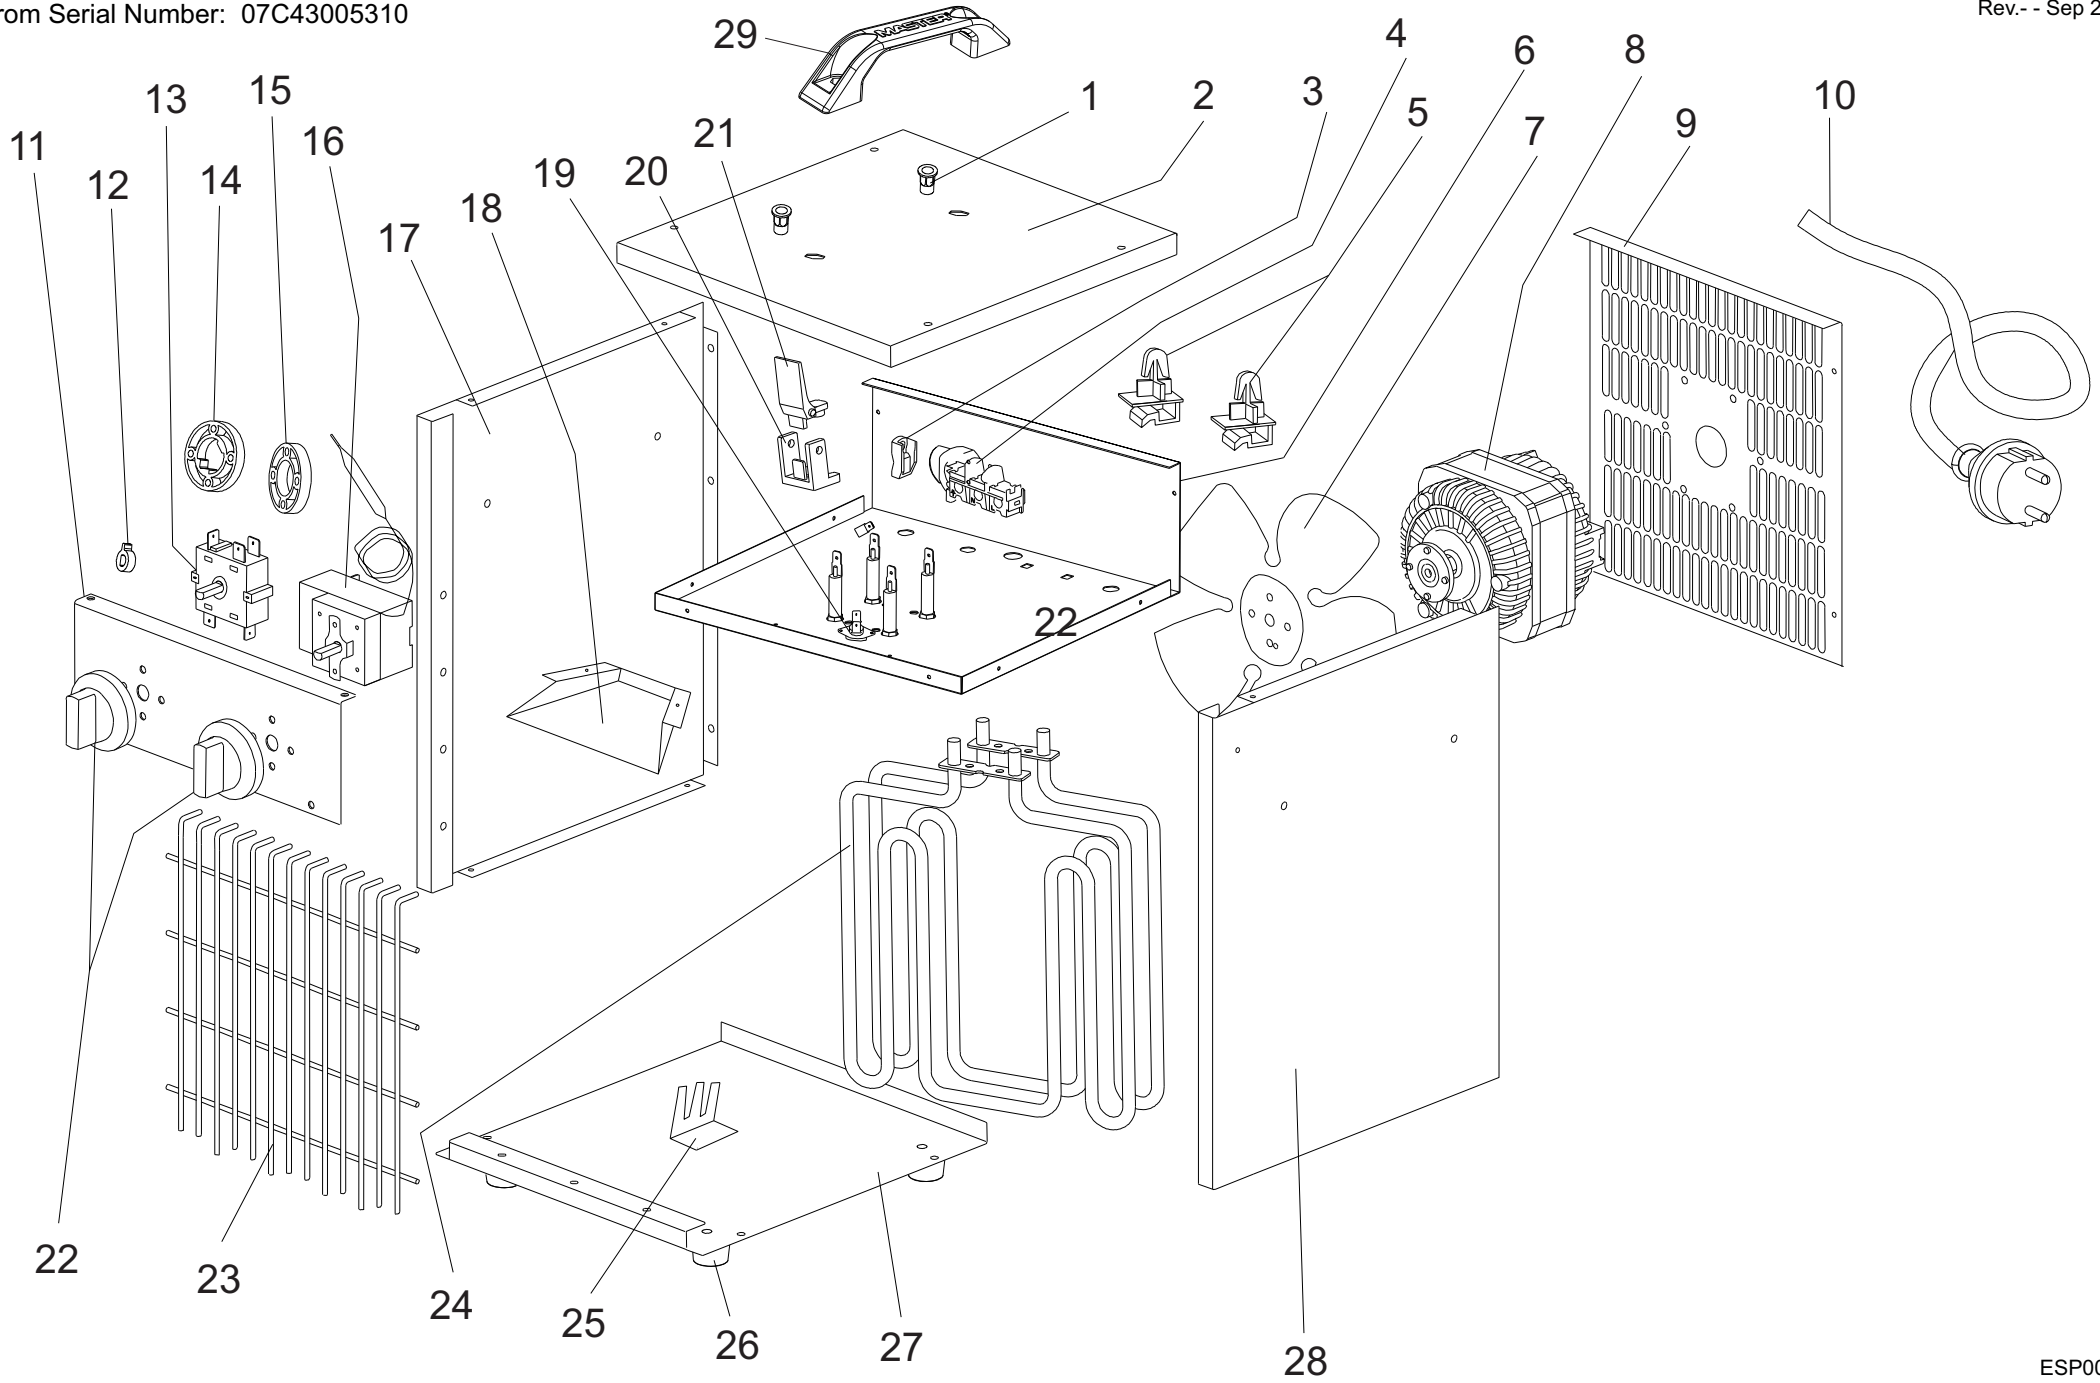

MODEL B 3,3IT

UNIT 1

ILLUSTRATED PARTS BREAKDOWN

From Serial Number: 07C43005310

Rev. - Sep 2022

MODEL B 3,3IT

UNIT 2

PARTS LIST

N°	CODE	DESCRIPTION
1	4141.910	M6 REVEL NUT
2	4141.930	TOP PLATE
3	4615.749	TERMINAL PRESSURE PLATE
4	4615.711	TERMINAL ASSEMBLY
5	4615.750	PROBE FIXED BRACKET
6	4141.957	MIDDLE BOARD
7	4615.202	BLADE
8	4615.702	MOTOR
9	4141.351	REAR GRID
10	4615.761	SUPPLY CORD WITH EU PLUG
11	S/R	CONTROL PANEL
12	4615.270	SWITCH BLOCK
13	4141.880	ROTARY SWITCH
14	4615.755	SWITCH GASKET
15	4615.759	THERMOSTAT GASKET
16	4141.914	PROBE THERMOSTAT
17	4141.927	LEFT PLATE
18	4141.932	PROTECTIVE COVER
19	4141.915	MANUAL RESET THERMOSTAT
20	4141.891	MANUAL RESET THERMOSTAT CHASSIS
21	4141.890	MANUAL RESET THERMOSTAT BRACKET
22	4615.758	SWITCH/TEMPERATURE KNOB
23	4141.931	FRONT GRID
24	4141.876	HEATING TUBE
25	4141.344	HEATING TUBE CLAMP
26	4615.752	FEET
27	4141.935	BOTTOM PLATE
28	4141.928	RIGHT PLATE
29	4162.934	PLASTIC HANDLE