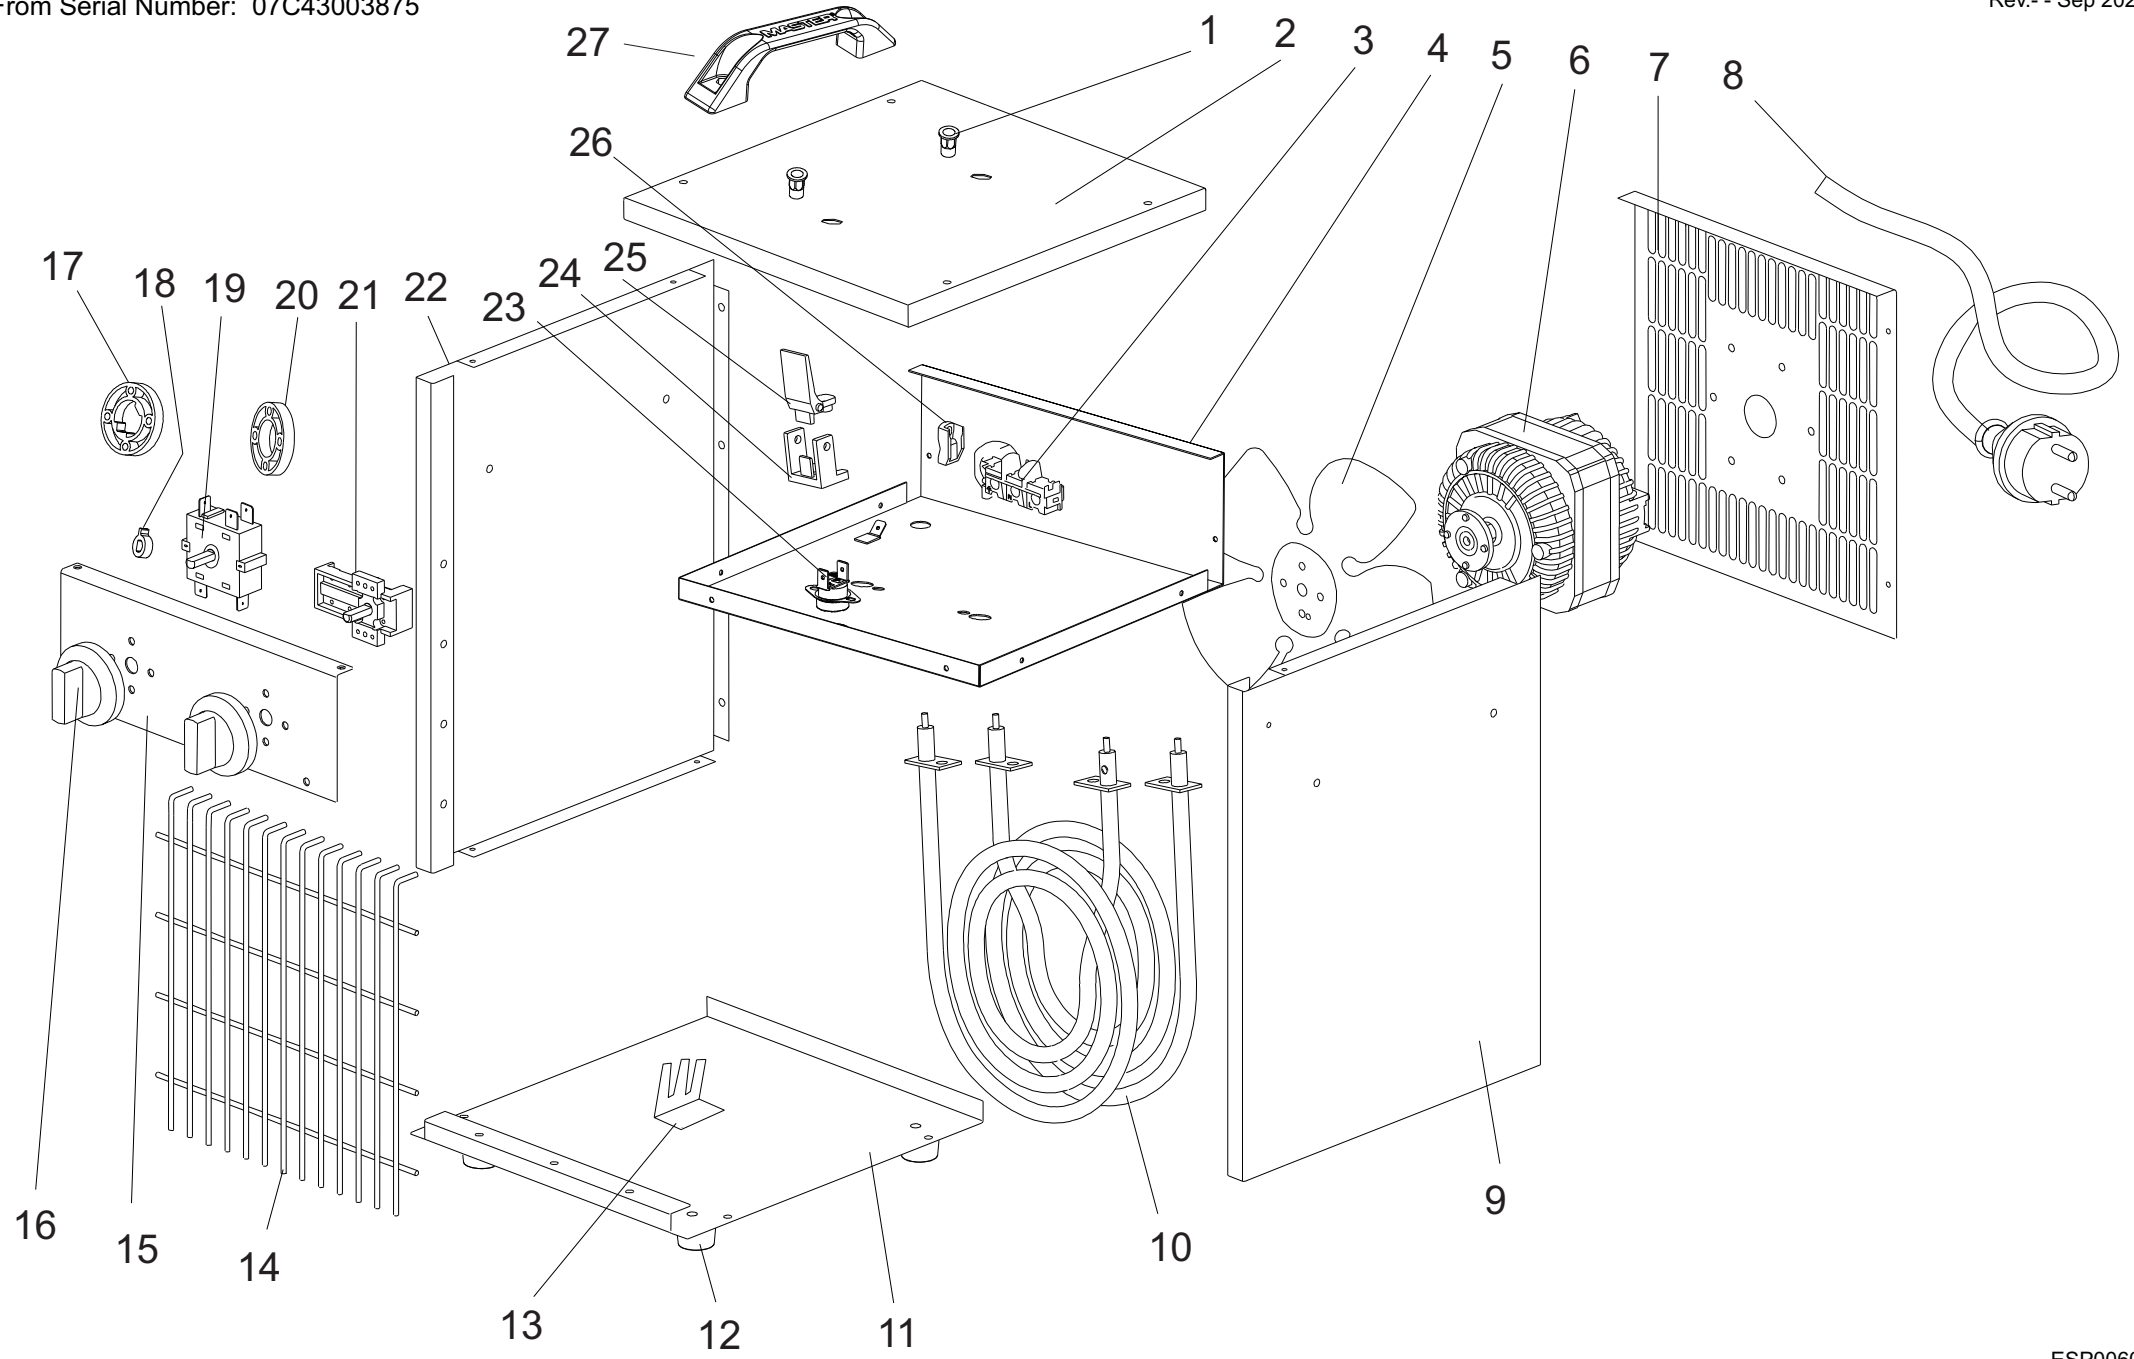

MODEL B 2IT

UNIT 1

ILLUSTRATED PARTS BREAKDOWN

From Serial Number: 07C43003875

Rev. - Sep 2022

MODEL B 2IT

UNIT 2

PARTS LIST

N°	CODE	DESCRIPTION
1	4141.910	M6 REVET NUT
2	4141.920	TOP PLATE
3	4615.711	TERMINAL ASSEMBLY
4	4141.885	MIDDLE BOARD
5	4615.710	BLADE
6	4615.701	MOTOR
7	4141.922	REAR GRID
8	4615.760	SUPPLY CORD WITH EU PLUG
9	4141.917	LEFT PLATE
10	4141.887	HEATING TUBE
11	4141.933	BUTTOM PLATE
12	4615.752	FEET
13	4141.934	HEATING TUBE CLAMP
14	4141.938	FRONT GRID
15	S/R	CONTROL PANEL
16	4615.757	SWITCH/TEMPERATURE KNOB
17	4615.755	SWITCH GASKET
18	4615.270	SWITCH BLOCK
19	4615.741	ROTARY SWITCH
20	4615.759	THERMOSTAT GASKET
21	4615.843	TEMPERATURE CONTROL
22	4141.918	RIGHT PLATE
23	4141.905	MANUAL RESET THERMOSTAT
24	4141.891	MANUAL RESET THERMOSTAT CHASSIS
25	4141.890	MANUAL RESET THERMOSTAT BRAKET
26	4615.749	TERMINAL PRESSURE PLATE
27	4162.934	PLASTIC HANDLE