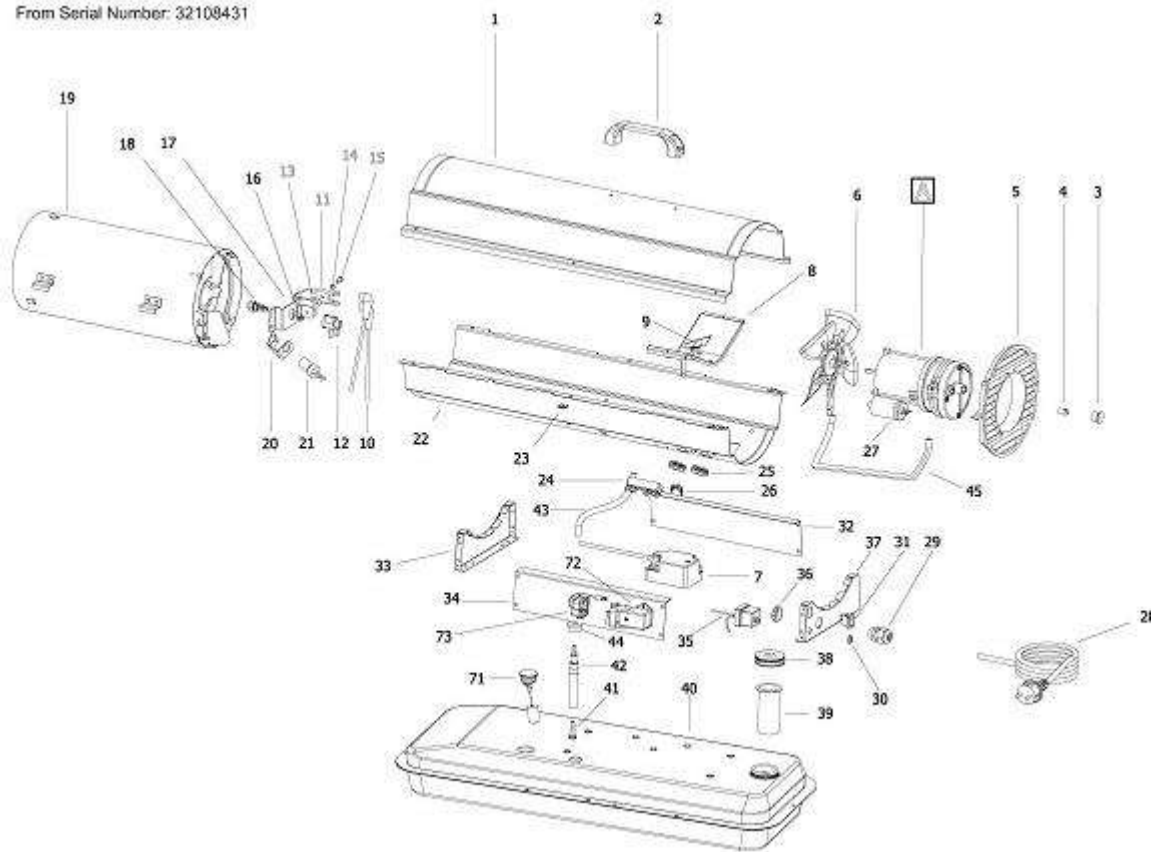

B 35 CED Model 2012

From Serial Number: 32108431

From Serial Number: 32108431

Poz	Kod	Nazwa	Ilość
1	4110.121	UPPER SHELL	0
2	4162.893	PLASTIC HANDLE	0
3	4100.666	COVER CAP	0
4	4102.125	PRESSURE GAUGE CAP	0
5	4103.685	FAN GUARD	0
6	4100.662	FAN	0
7	4111.885	ELECTRONIC IGNITOR	0
8	4110.187	MOTOR BRACKET	0
9	4150.553	BUMPER	0
10	4111.831	HT CABLE	0
11	4110.337	BIFILAR ELECTRODES	0
12	4100.663	NOZZLE ADAPTER	
13	4110.394	WASHER	0
14	4110.393	WASHER	0
15	4161.315	SCREW	0
16	4160.618	NUT	0
17	4100.101	NOZZLE BRACKET	0
18	4100.648	NOZZLE	0
19	4110.115	COMBUSTION CHAMBER	0
20	4100.658	PHOTOCELL BRACKET	0
21	4110.564	PHOTOCELL ASSEMBLY	0
22	4110.535	LOWER SHELL	0
23	4104.170	CLIP NUT	0
24	4106.110	TERMINAL BOARD	0
25	4160.646	CABLE PROTECTION	0
26	4160.639	RIVET POP	0
27	4110.292	CAPACITOR	0
28	4110.451	POWER CORD	0
29	4150.528	STRAIN RELIEF	0
30	4109.592	NUT	0
31	4106.179	ON/OFF SWITCH	0
32	4110.560	RIGHT PANEL	0
33	4110.113	FRONT FRAME BRACKET	0
34	4110.560	LEFT PANEL	0
34	4110.794	LEFT PANEL FROM SERIAL NUMBER 321170...	0
35	4104.196	FLAME-OUT CONTROL	0
36	4100.656	LOCKNUT	0
37	4110.514	REAR FRAME BRACKET	0
38	4103.891	FUEL TANK CAP	0
39	4105.292	FUEL TANK FILTER	0
40	4110.894	FUEL TANK	0
41	4110.356	FUEL FILTER	0
42	4110.427	FUEL LINE	0
43	4110.032	FUEL LINE	0
44	4100.541	RUBBER BUSHING	0
45	4104.147	AIR LINE	0

46	4110.478	MOTOR 1/35 HP	0
47	4108.635	INSERT	0
48	4101.532	PUMP BODY	0
49	4108.590	PUMP BODY SCREW	0
50	4101.666	BLADE	0
51	4100.661	BARB ELBOW	0
52	4103.441	ROTOR	0
53	4109.724	PUMP END COVER	0
54	4109.716	LINT FILTER	0
55	4108.536	SCREW/LOCKWASHER 4,8x30	0
56	4109.708	OUTPUT FILTER	0
57	4109.690	INTAKE FILTER	0
58	4109.674	END COVER	0
59	4108.379	STEEL BALL	0
60	4108.528	SCREW/LOCKWASHER 4,8x25	0
61	4102.141	PRESSURE RELIEF SPRING	0
62	4102.133	ADJUSTING SCREW	0
71	4260.006	FUEL GAUGE	0
72	4111.119	THERMOSTAT SOCKET FROM SN 32117091	0
73	4162.467	CAP FOR THERMOSTAT SOCKET FROM SN...	0
Not ...	4103.925	WHEEL KIT HD B35/70	0