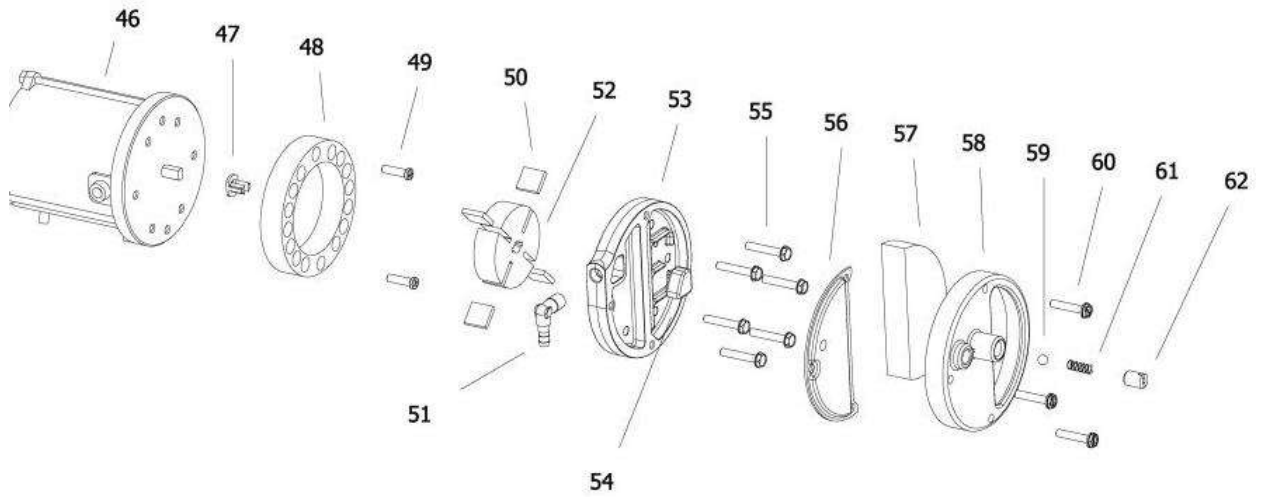

B 35 CED Model 2012

From Serial Number: 32108431

From Serial Number: 32108431

Poz	Kod	Nazwa	Ilość
1	4110.121	UPPER SHELL	0
2	4162.893	PLASTIC HANDLE	0
3	4100.666	COVER CAP	0
4	4102.125	PRESSURE GAUGE CAP	0
5	4103.685	FAN GUARD	0
6	4100.662	FAN	0
7	4111.885	ELECTRONIC IGNITOR	0
8	4110.187	MOTOR BRACKET	0
9	4150.553	BUMPER	0
10	4111.831	HT CABLE	0
11	4110.337	BIFILAR ELECTRODES	0
12	4100.663	NOZZLE ADAPTER	
13	4110.394	WASHER	0
14	4110.393	WASHER	0
15	4161.315	SCREW	0
16	4160.618	NUT	0
17	4100.101	NOZZLE BRACKET	0
18	4100.648	NOZZLE	0
19	4110.115	COMBUSTION CHAMBER	0
20	4100.658	PHOTOCELL BRACKET	0
21	4110.564	PHOTOCELL ASSEMBLY	0
22	4110.535	LOWER SHELL	0
23	4104.170	CLIP NUT	0
24	4106.110	TERMINAL BOARD	0
25	4160.646	CABLE PROTECTION	0
26	4160.639	RIVET POP	0
27	4110.292	CAPACITOR	0
28	4110.451	POWER CORD	0
29	4150.528	STRAIN RELIEF	0
30	4109.592	NUT	0
31	4106.179	ON/OFF SWITCH	0
32	4110.560	RIGHT PANEL	0
33	4110.113	FRONT FRAME BRACKET	0
34	4110.560	LEFT PANEL	0
34	4110.794	LEFT PANEL FROM SERIAL NUMBER 321170...	0
35	4104.196	FLAME-OUT CONTROL	0
36	4100.656	LOCKNUT	0
37	4110.514	REAR FRAME BRACKET	0
38	4103.891	FUEL TANK CAP	0
39	4105.292	FUEL TANK FILTER	0
40	4110.894	FUEL TANK	0
41	4110.356	FUEL FILTER	0
42	4110.427	FUEL LINE	0
43	4110.032	FUEL LINE	0
44	4100.541	RUBBER BUSHING	0
45	4104.147	AIR LINE	0

46	4110.478	MOTOR 1/35 HP	0
47	4108.635	INSERT	0
48	4101.532	PUMP BODY	0
49	4108.590	PUMP BODY SCREW	0
50	4101.666	BLADE	0
51	4100.661	BARB ELBOW	0
52	4103.441	ROTOR	0
53	4109.724	PUMP END COVER	0
54	4109.716	LINT FILTER	0
55	4108.536	SCREW/LOCKWASHER 4,8x30	0
56	4109.708	OUTPUT FILTER	0
57	4109.690	INTAKE FILTER	0
58	4109.674	END COVER	0
59	4108.379	STEEL BALL	0
60	4108.528	SCREW/LOCKWASHER 4,8x25	0
61	4102.141	PRESSURE RELIEF SPRING	0
62	4102.133	ADJUSTING SCREW	0
71	4260.006	FUEL GAUGE	0
72	4111.119	THERMOSTAT SOCKET FROM SN 32117091	0
73	4162.467	CAP FOR THERMOSTAT SOCKET FROM SN...	0
Not ...	4103.925	WHEEL KIT HD B35/70	0