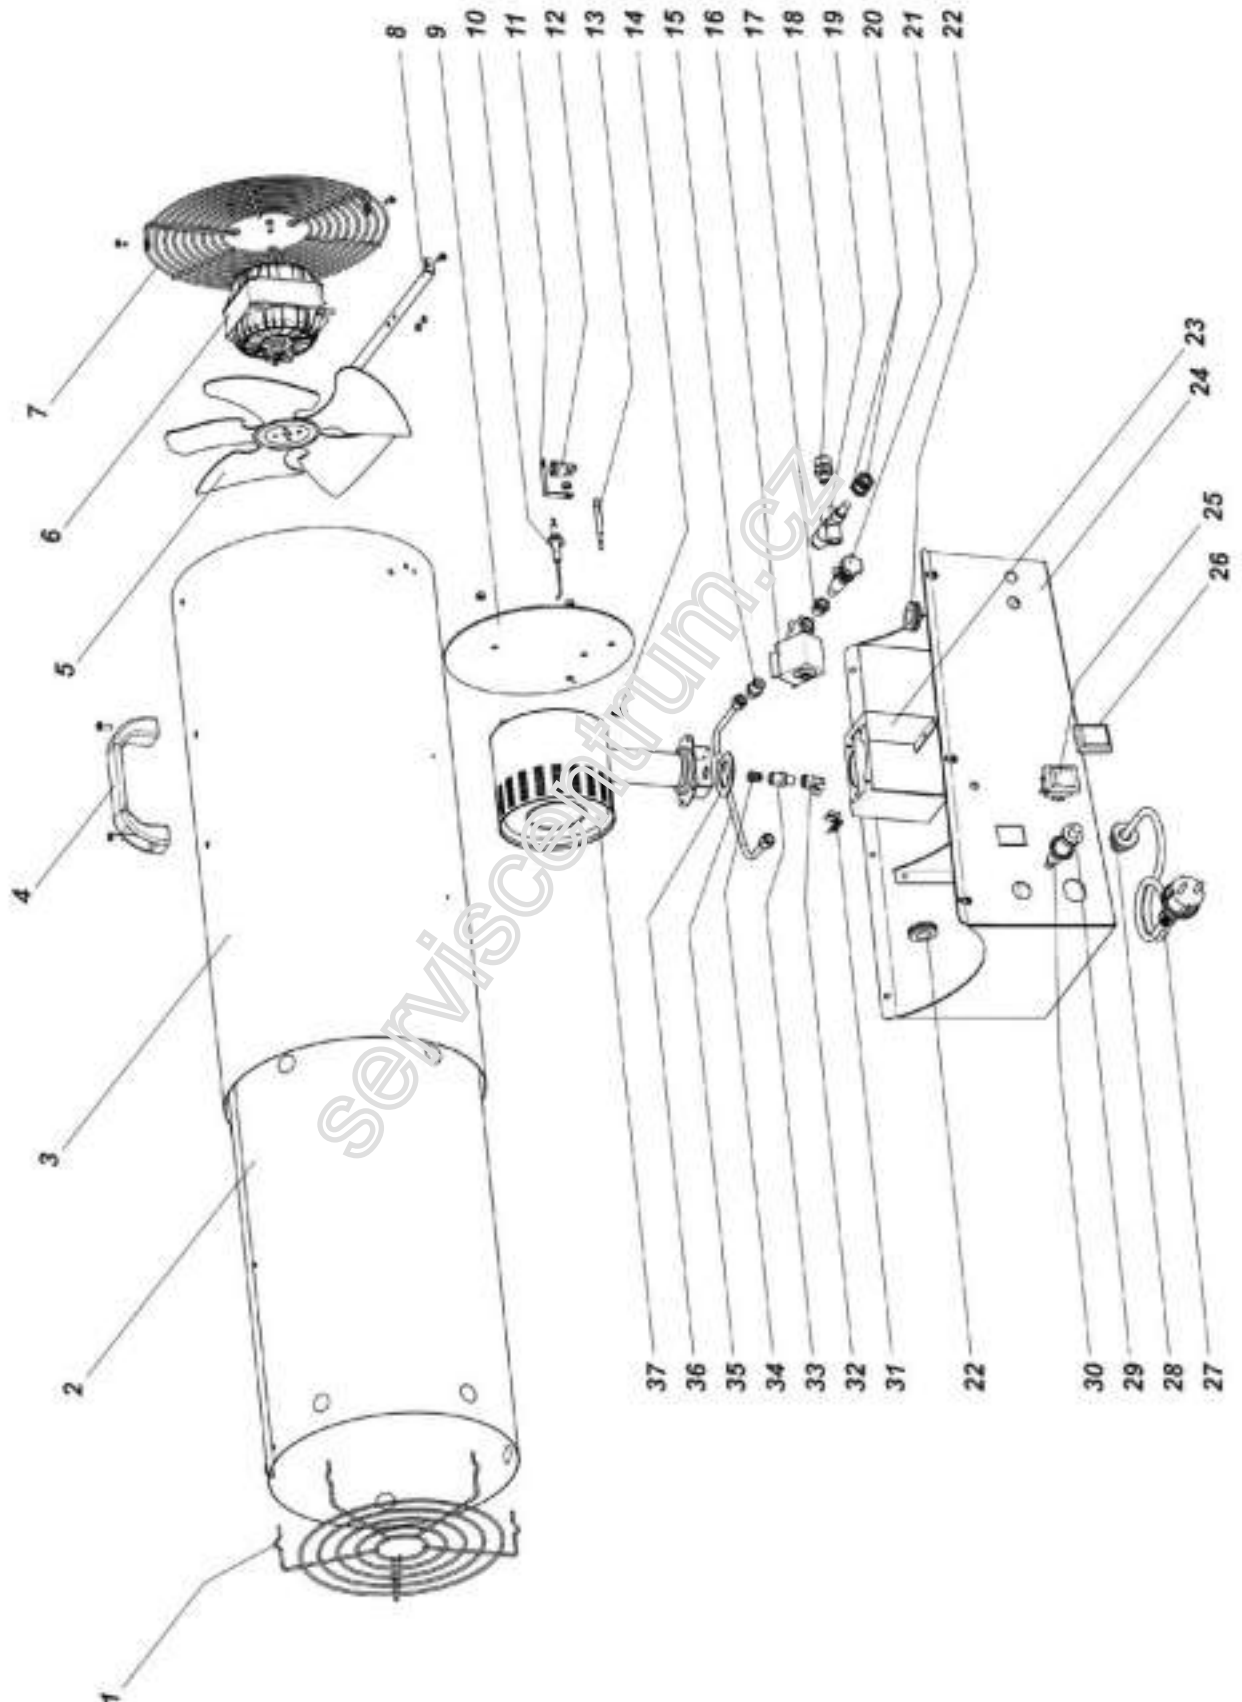

Spareparts MASTER GAS HEATERS

MODEL 70 kW

ILLUSTRATED PARTS BREAKDOWN

Cod. 4160.988

Spareparts MASTER GAS HEATERS 70 kW

Pos.	Code NR	Description
1	4160.759	OUTLET GRID
2	4160.957	COMBUSTION CHAMBER
3	4161.030	YELLOW COVER RAL 1006
4	4160.715	PLASTIC HANDLE
5	4160.959	FAN
6	4160.958	ELECTRIC MOTOR
7	4160.758	INLET GRID
8	4161.012	SUPPORT ELECTRIC MOTOR
9	4160.744	PLATE BURNER
10	4160.731	IGNITION ELECTRICAL FOLDER
11	4160.708	SUPPORT FOR THERMOSTAT
12	4160.636	SAFETY THERMOSTAT 90°
13	4160.953	INTERRUPTED THERMOCOUPLE
14	4160.627	ELASTIC WASHER
15	4160.962	NOZZLE 1/4" - 1/8"
16	4160.963	ELECTROVALVE
17	4160.964	NIPPLES REDUCER
18	4160.700	GAS INLET NOZZLE 3/8" M - 1/8" M
19	4160.688	SAFETY GAS VALVE
20	4160.701	RING NUT M12X0,75
21	4160.684	GAS COCK
22	4160.646	GROMMET 16-20-22
23	4160.951	SUPPORT BURNER
24	4160.950	BASE
25	4160.637	SWITCH
26	4160.638	COVER SWITCH
27	4160.631	ELECTRIC CABLE
28	4160.635	RESISTOR WIRE DEVICE PA 107
29	4162.222	PIEZO IGNITOR WITH ADAPTER
30	N/A	ADAPTER FOR PIEZO IGNITOR
31	4160.639	PIVET POP
32	4160.967	90° DEGREE ELBOW 1/8"
33	4160.768	SUPPORT GAS NOZZLE
34	4160.770	GAS NOZZLE
35	4160.767	COPPER EXTENDING VALVE-NOZZLE
37	4160.676	GAS BURNER

N/A = Parts Not Available