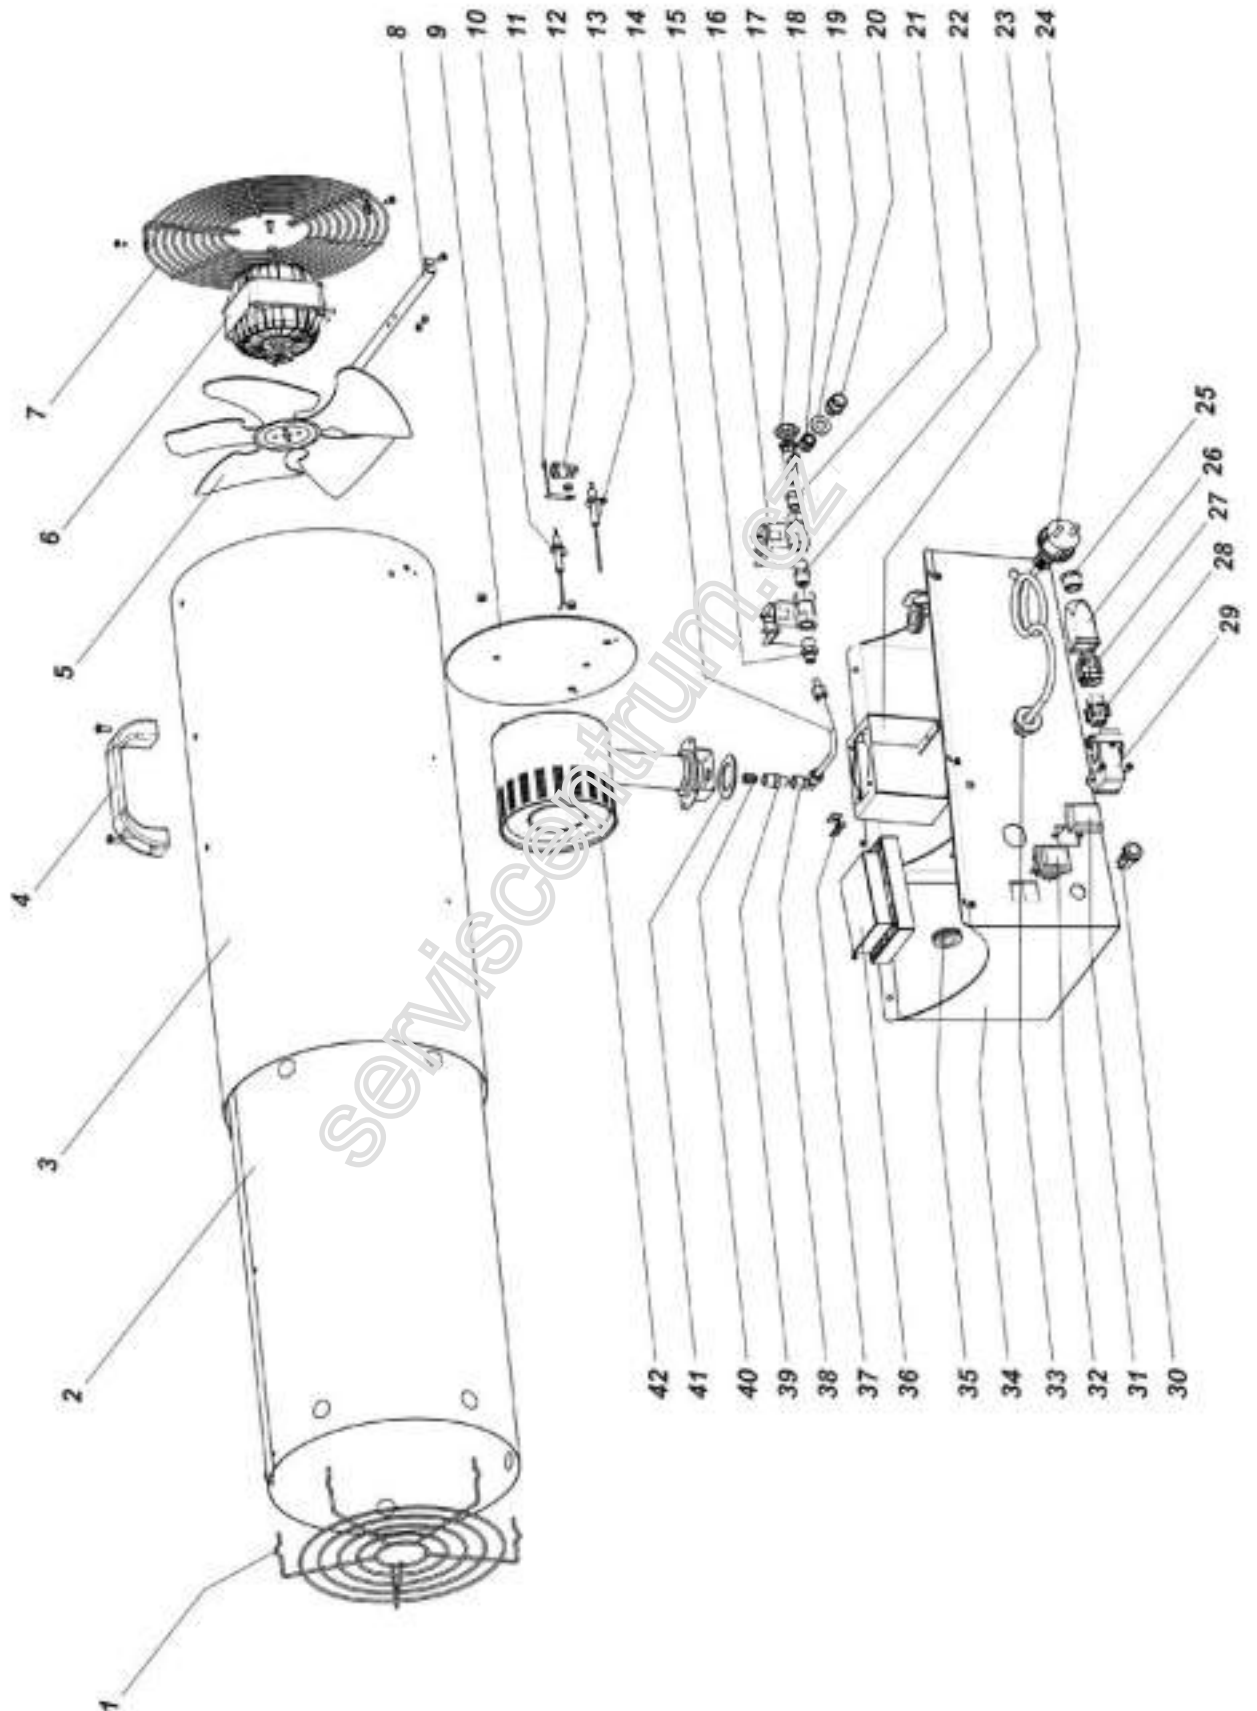

Spareparts MASTER GAS HEATERS

MODEL 70 kW E

ILLUSTRATED PARTS BREAKDOWN

Cod. 4161.135

Spareparts MASTER GAS HEATERS 70 kW E

Pos.	Code NR	Description
1	4160.759	OUTLET GRID
2	4160.957	COMBUSTION CHAMBER
3	4161.030	YELLOW COVER RAL 1006
4	4160.715	PLASTIC HANDLE
5	4160.959	FAN
6	4160.958	ELECTRIC MOTOR
7	4160.758	INLET GRID
8	4161.012	SUPPORT ELECTRIC MOTOR
9	4161.041	PLATE BURNER
10	4161.248	IGNITION ELECTRICAL FOLDER
11	4160.708	SUPPORT FOR THERMOSTAT
12	4160.636	SAFETY THERMOSTAT 90°
13	4160.632	FLAME PROBE
14	4161.039	COPPER EXTENDING VALVE-NOZZLE
15	4160.962	NOZZLE 1/4" - 1/8"
16	4160.963	ELECTROVALVE
17	4160.684	GAS COCK
18	4161.094	VERBINDUNGSMUFFE
19	4160.614	PLAIN WASHER M10
20	4160.700	GAS INLET NOZZLE 3/8" M - 1/8" M
21	4160.964	NIPPLES REDUCER
22	4161.095	NOZZLE 1/4"
23	4160.951	SUPPORT BURNER
24	4160.631	ELECTRIC CABLE
25	4160.651	KEEPER WIRE DEVICE PG11
26	4160.648	COMPLETE PLUG IN
27	4160.650	CONNECTION PLUG 5 PIN
27	4161.401	CONNECTION PLUG 4 PIN
28	4160.649	CONNECTION SOCKET 5 PIN
28	4161.400	CONNECTION SOCKET 4 PIN
29	4160.647	ANGULAR FIX CASE
30	4161.058	LIGHT SWITCH
31	4160.638	COVER SWITCH
32	4161.057	SWITCH
33	4160.635	KEEPER WIRE DEVICE PA 107
34	4161.086	BASE
35	4160.646	PASSACAPO 16-30-22 GROMMET
36	4161.004	ELECTRONIC PC BOARD FOR GAS
37	4160.639	RIVET POP
38	4160.967	90° DEGREE ELBOW 1/8"
39	4160.768	SUPPORT GAS NOZZLE
40	4160.770	GAS NOZZLE
42	4160.676	GAS BURNER