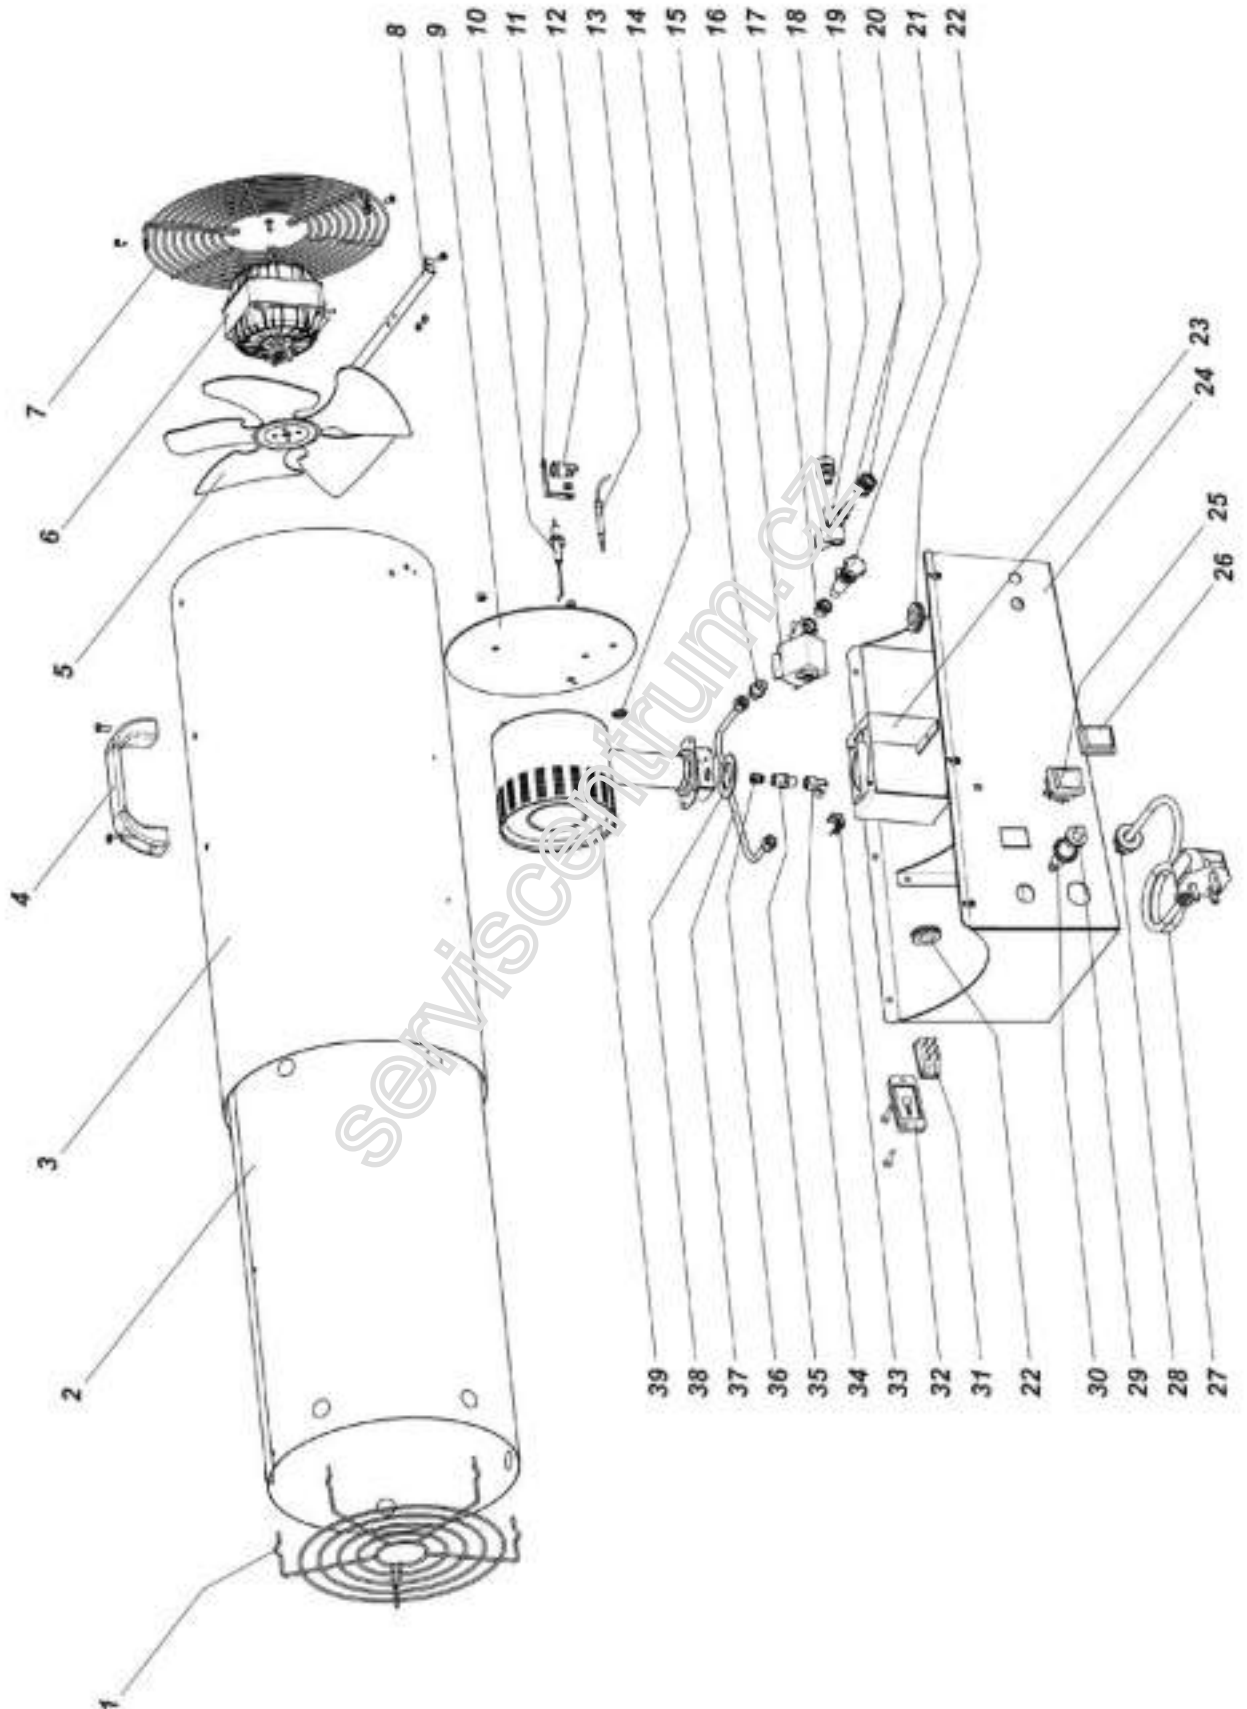

# Spareparts MASTER GAS HEATERS

MODEL 70 kW D.V.

ILLUSTRATED PARTS BREAKDOWN

Cod. 4161.470

## Spareparts MASTER GAS HEATERS 70 kW D.V.

Pos.	Code NR	Description
1	4160.759	OUTLET GRID
2	4160.957	COMBUSTION CHAMBER
3	4161.030	YELLOW COVER RAL 1006
4	4160.715	PLASTIC HANDLE
5	4160.959	FAN
6	4161.167	ELECTRIC MOTOR
7	4160.758	INLET GRID
8	4161.012	SUPPORT ELECTRIC MOTOR
9	4160.744	PLATE BURNER
10	4160.731	IGNITION ELECTRICAL FOLDER
11	4160.708	SUPPORT FOR THERMOSTAT
12	4160.636	SAFETY THERMOSTAT 90°
13	4160.953	INTERRUPTED THERMOCOUPLE
14	4160.627	ELASTIC WASHER
15	4160.962	NOZZLE 1/4" - 1/8"
16	4161.268	ELECTROVALVE
17	4160.964	NIPPLES REDUCER
18	4160.700	GAS INLET NOZZLE 3/8" M - 1/8" M
19	4160.688	SAFETY GAS VALVE
20	4160.701	RING NUT M12X0,75
21	4160.684	GAS COCK
22	4160.646	GROMMET 16-20-22
23	4160.951	SUPPORT BURNER
24	4161.473	BASE
25	4160.637	SWITCH
26	4160.638	COVER SWITCH
27	4161.471	ELECTRIC CABLE
28	4160.635	RESISTOR WIRE DEVICE PA 107
29	4162.222	PIEZO IGNITOR WITH ADAPTER
30	N/A	ADAPTER FOR PIEZO IGNITOR
31	4161.292	SWITCH DUAL VOLTAGE
32	4161.284	COVER SWITCH DUAL VOLTAGE
33	4160.639	RIVET POP
34	4160.967	90° DEGREE ELBOW 1/8"
35	4160.768	SUPPORT GAS NOZZLE
36	4160.770	GAS NOZZLE
37	4160.767	COPPER EXTENDING VALVE-NOZZLE
39	4160.676	GAS BURNER