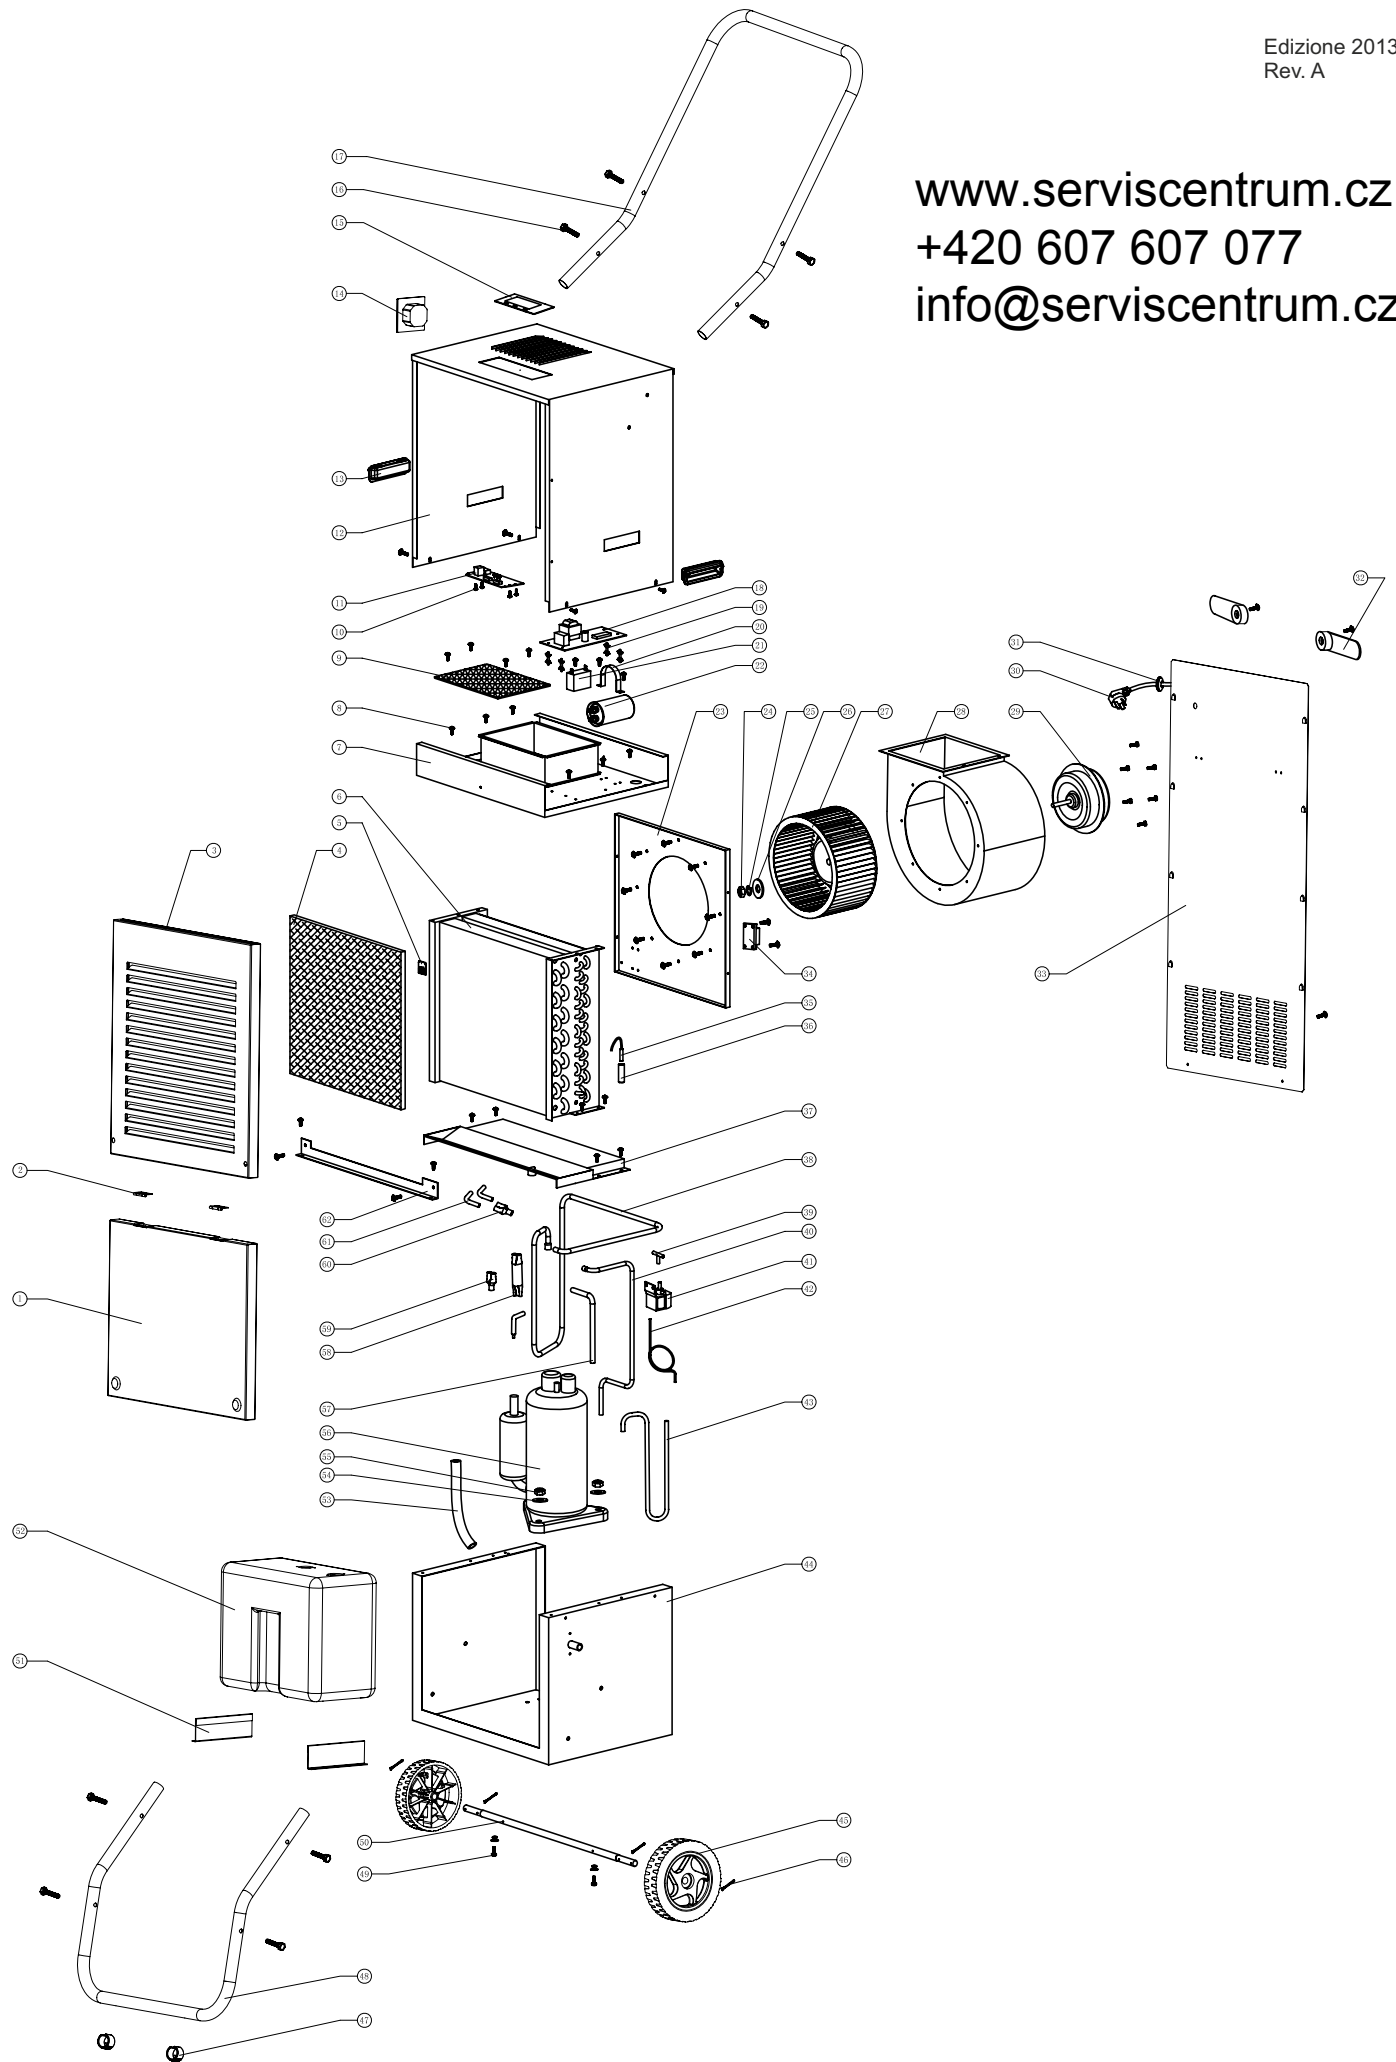

www.serviscentrum.cz
+420 607 607 077
info@serviscentrum.cz

Key no.	Part no.	Description	q'ty	Key no.	Part no.	Description	q'ty
1	S/R	WATER TANK PANEL	1	33	S/R	BACK SIDE	1
2	4512.533	HINGE	2	34	S/R	TRINE WIRE CONNECTION	1
3	S/R	FRONT FACEPLATE	1	35	4512.558	DEFROST SENSOR	1
4	4512.580	FILTER NET	1	36	S/R	TEMPERATURE SENSOR HEAD BUSHING	1
5	4512.551	HUMIDITY SENSOR	1	37	S/R	WATER COLLECTION PLATE	1
6	S/R	HEAT EXCHANGER	1	38	S/R	LOW VOLTAGE TUBE 1	1
7	S/R	ELECTRIC BOX BASE	1	39	S/R	TRINE CONNECTION TUBE	1
8	S/R	BOLT ST4×12	55	40	S/R	HIGH VOLTAGE TUBE 2	1
9	4512.562	AIR OUTLET PROTECTION NET	1	41	S/R	HOT GAS	1
10	S/R	BOLT ST3×8	4	42	S/R	CAPILLARY TUBE	1
11	4512.583	DISPLAY PANEL	1	43	S/R	HIGH VOLTAGE TUBE 1	1
12	S/R	TOP COVER	1	44	S/R	BOTTOM PLATE	1
13	4512.567	HANDLE	2	45	4032.094	WHEEL	2
14	4512.534	HOUR COUNTER	1	46	4512.582	PIN	6
15	4512.529	FILM	1	47	4512.535	LEG WASHER	2
16	S/R	BOLT M6×40	8	48	4512.576	FOOT FRAME	1
17	4512.574	HANDLE FRAME	1	49	S/R	BOLT M6×40	8
18	4512.581	CONTROLLER	1	50	4512.577	SHAFT	1
19	S/R	CONTROL PANNEL SUPPORT	4	51	S/R	WATER TANK FLAKE	2
20	S/R	CAPACITOR HOOP	1	52	4512.578	WATER TANK	1
21	4512.569	CAPACITOR (MOTOR) 4UF/450V	1	53	4512.579	WATER TUBE	1
22	4512.570	CAPACITOR (COMPRESSOR) 35UF/450V	1	54	S/R	FACED WASHER M8	3
23	S/R	MIDDLE SPACER PANEL	1	55	S/R	NUT M8	3
24	4512.555	NUT M8	3	56	4512.573	COMPRESSOR	1
25	4512.556	ELASTIC WASHER M8	3	57	S/R	DEFROST CONNECTION TUBE	1
26	4512.557	FACED WASHER M8	3	58	S/R	FOURFOLD CONNECTION TUBE	1
27	4512.563	FAN BLADE	1	59	S/R	TRINE CONNECTION TUBE I	1
28	S/R	HELICOID COVER	1	60	S/R	TRINE CONNECTION TUBE II	1
29	4512.564	MOTOR 50W	1	61	S/R	AIR INLET TUBE II	2
30	S/R	POWER CORD	1	62	S/R	FIXATION	1
31	S/R	ROUND WIRE PROTECTION Φ10	1				
32	4512.575	CABLE BOBBIN	2				

S/R = Parts available on special request only