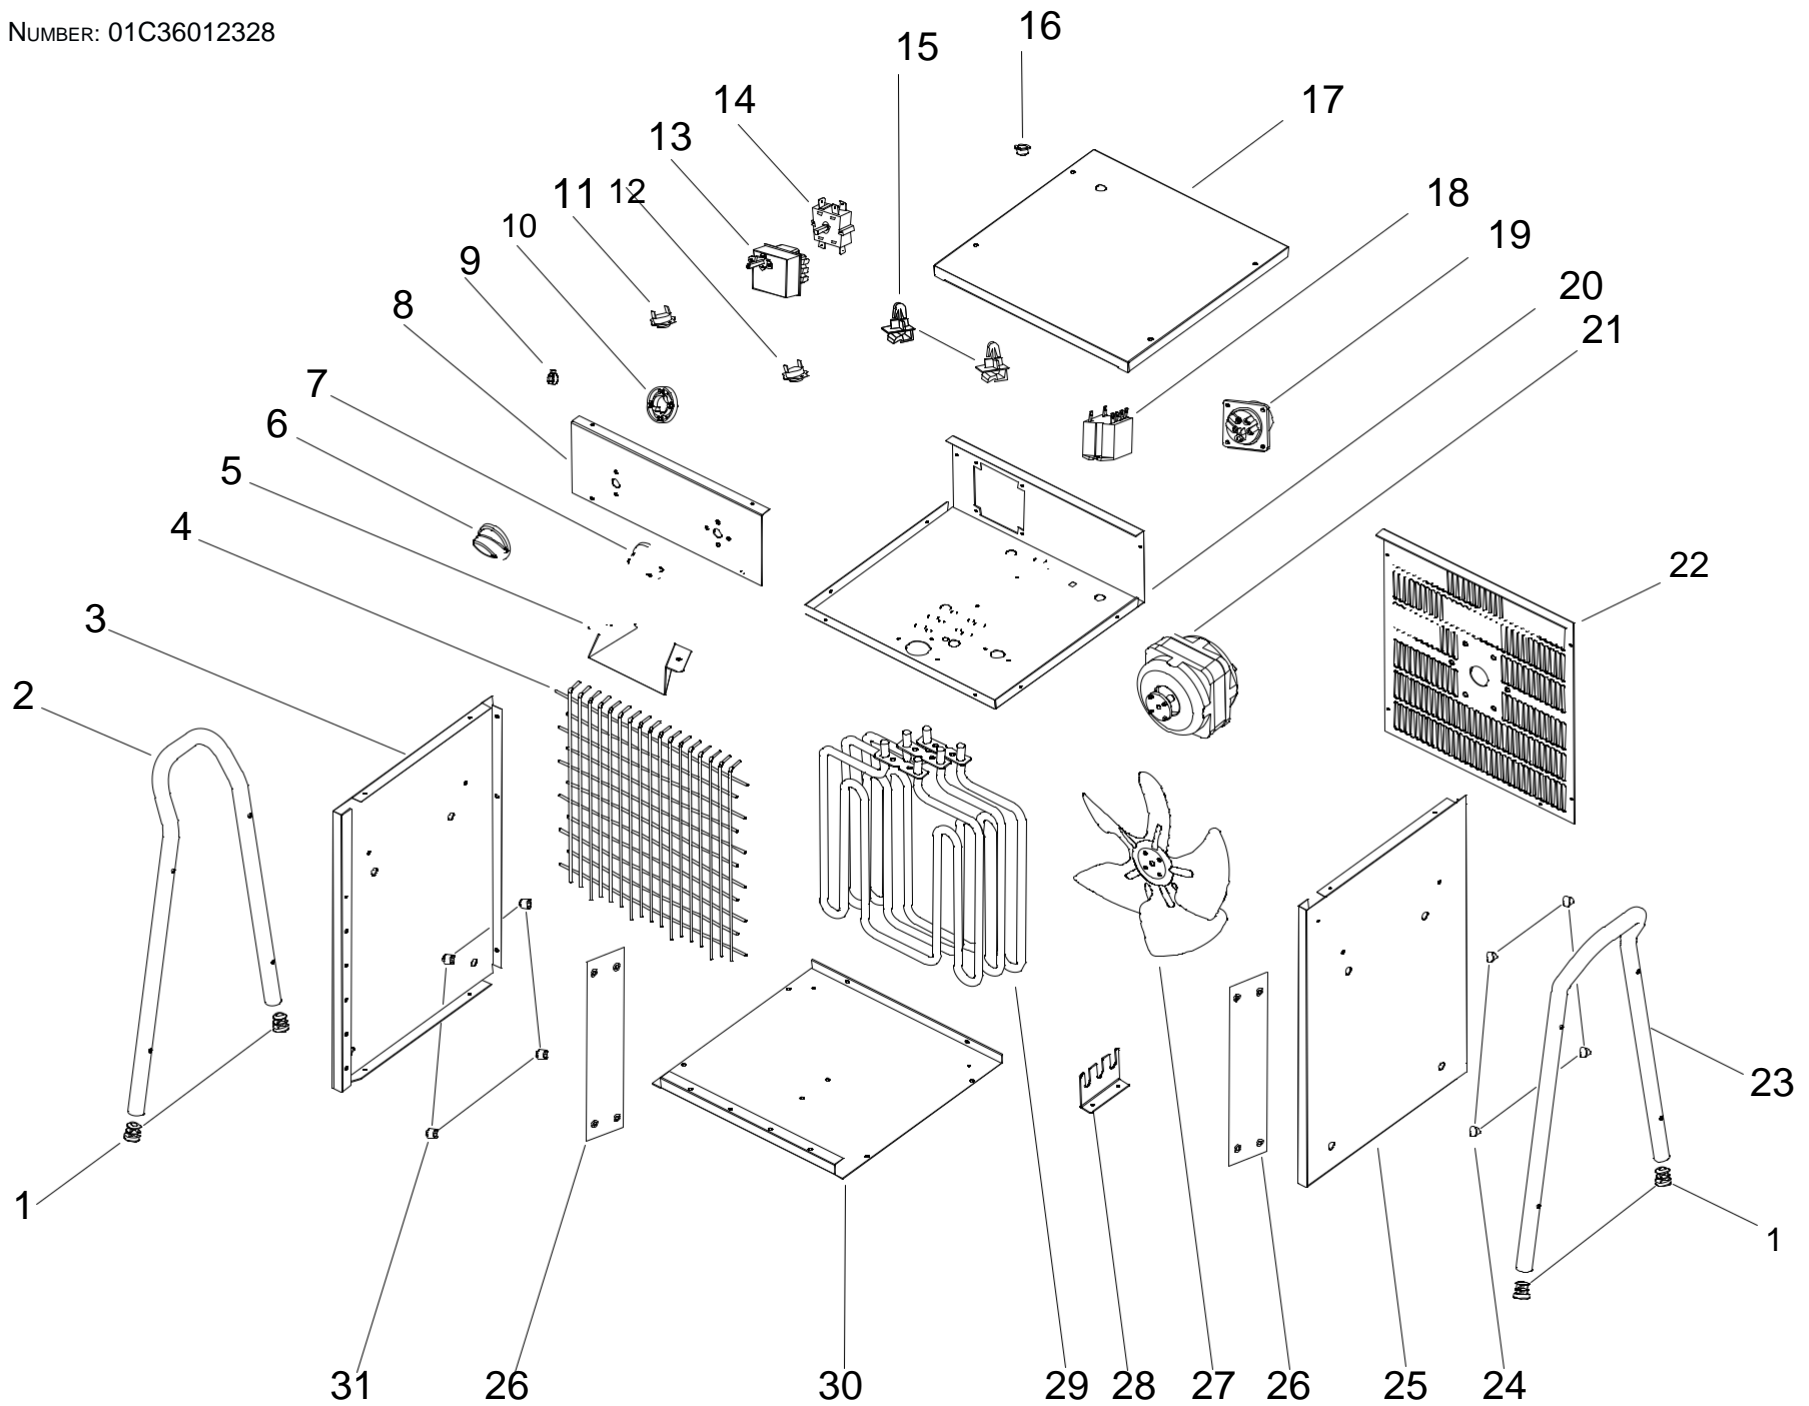

# MODEL B 5 EPB

UNIT 1

ILLUSTRATED PARTS BREAKDOWN

FROM SERIAL NUMBER: 01C36012328

REV. -- OCTOBER 2016

# MODEL B 5 EPB

UNIT 2

PARTS LIST

Pos.	Code N°	Description	REV.- - OCTOBER 2016
1	4615.751	HANDLE CAP	
2	4615.736	RIGHT HANDLE	
3	4615.733	RIGHT PANEL	
4	4615.721	GRILLE	
5	4615.723	TEMPERATURE PROTECTION BRACKET	
6	4615.758	THERMOSTAT SWITCH KNOB	
7	4615.757	FAN SWITCH KNOB	
8	4615.724	FRONTAL PANEL	
9	4615.270	SWITCH GEAR BLOCK	
10	4615.755	SWITCH GASKET	
11	4615.744	SAFETY THERMOSTAT	
12	4615.745	COOLING THERMOSTAT	
13	4615.743	THERMOSTAT	
14	4615.741	SELECTOR	
15	4615.750	PROBE FIXED FRAME	
16	4615.754	PLASTIC CAP	
17	4615.731	UPPER PANEL	
18	4615.738	RELAY	
19	4615.220	POWER SOCKET	
20	4615.735	BASE	
21	4615.704	ELECTRICAL MOTOR	
22	4615.722	REAR PANEL	
23	4615.737	LEFT HANDLE	
24	4615.753	HANDLE SPACER	
25	4615.734	LEFT PANEL	
26	4615.709	THERMAL PROTECTION	
27	4615.202	FAN	
28	4615.729	RESISTANCE BRACKET	
29	4615.706	RESISTANCE	
30	4615.728	LOWER PANEL	
31	4615.756	INSULATING MAT	