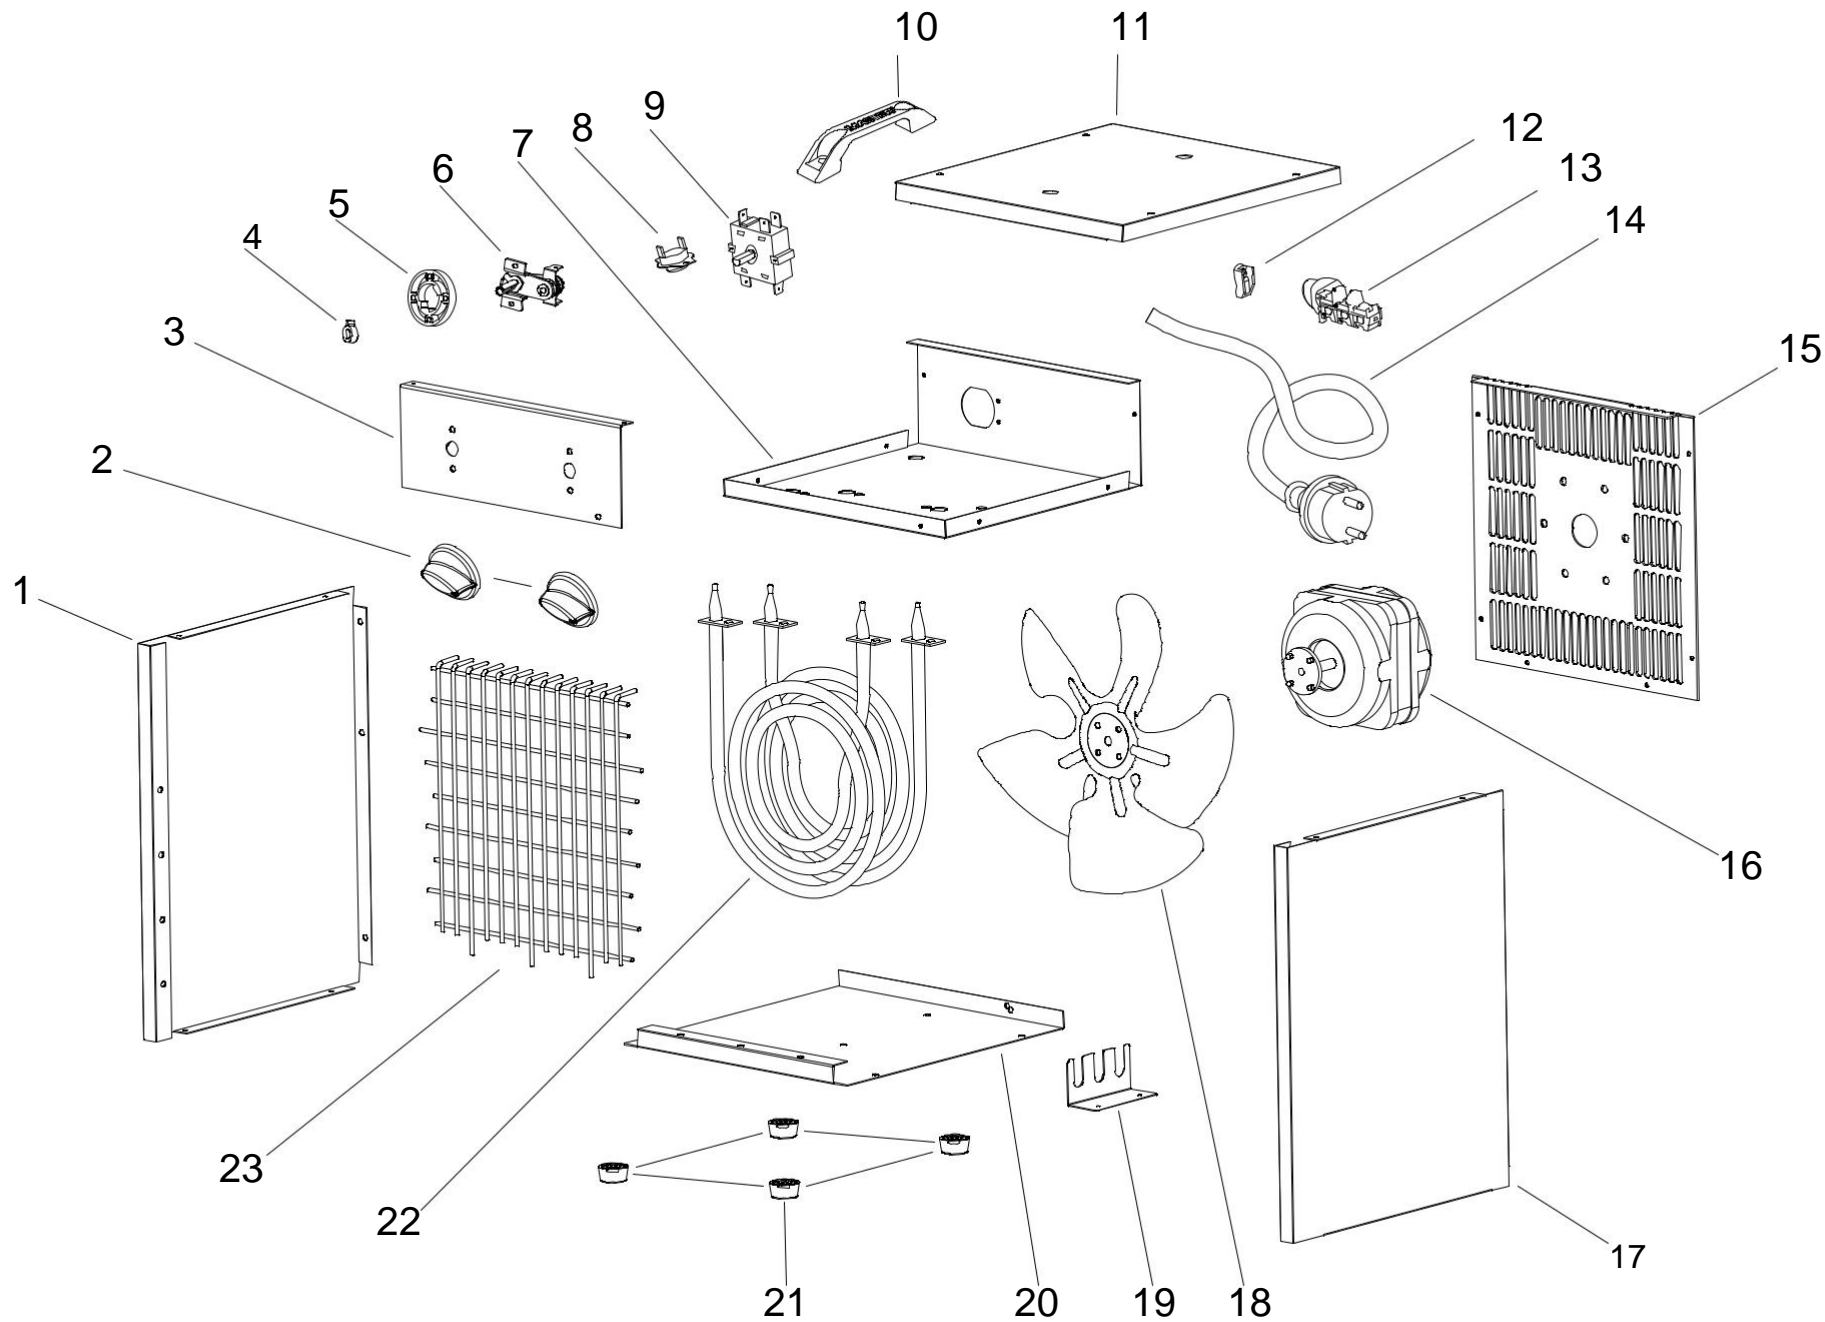

MODEL B 2 EPB

UNIT 1

ILLUSTRATED PARTS BREAKDOWN

REV. -- OCTOBER 2016

FROM SERIAL NUMBER: 01C36008314

MODEL B 2 EPB

UNIT 2

PARTS LIST

Pos.	Code N°	Description	REV.- - OCTOBER 2016
1	4615.712	RIGHT PANEL	
2	4615.758	KNOB	
3	4615.717	FRONTAL PANEL	
4	4615.270	SWITCH GEAR BLOCK	
5	4615.755	SWITCH GASKET	
6	4615.748	THERMOSTAT	
7	4615.716	BASE	
8	4615.746	SAFETY THERMOSTAT	
9	4615.741	SELECTOR	
10	4162.934	HANDLE	
11	4615.714	UPPER PANEL	
12	4615.749	THERMINAL BINDER PLATE	
13	4615.711	TERMINAL COMPONENT	
14	4615.760	POWER CORD	
15	4615.715	REAR PANEL	
16	4615.701	ELECTRICAL MOTOR	
17	4615.713	LEFT PANEL	
18	4615.710	FAN	
19	4615.726	RESISTANCE BRACKET	
20	4615.725	LOWER PANEL	
21	4615.752	RUBBER FOOT	
22	4615.707	RESISTANCE	
23	4615.730	GRILLE	