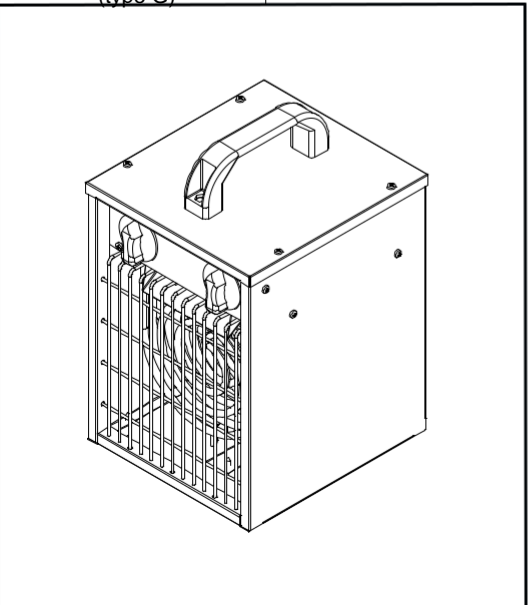

# MODEL B 2EPB

UNIT 1

ILLUSTRATED PARTS BREAKDOWN

From Serial Number: ;;&

Rev. - - May 2015

**8-A \***

POWER CORD UK  
(type G)

# MODEL B 2EPB

UNIT 2

PARTS LIST

Pos.	Code N°	Description	REV. - - JUNE 2015
1	4511.228	RIGHT PANEL	
2	4162.934	HANDLE	
3	4511.226	UPPER PANEL	
4	4510.421	TERMINAL BOX	
5	4511.233	BASE	
6	4511.621	WIRE PROTECTION	
7	4510.647	STRAIN RELIEF	
8	4510.423	POWER CORD SCHUKO	
8A	4510.425	POWER CORD UK	
9	4511.230	REAR PANEL	
10	4510.301	MOTOR	
11	4511.229	LEFT PANEL	
12	4510.316	FAN	
13	4510.367	RESISTANCE	
14	4511.227	LOWER PANEL	
15	4510.607	RUBBER FOOT	
16	4511.221	RESISTANCE BRACKET	
17	4511.240	GRILLE	
18	4511.241	FRONTAL PANEL	
19	4165.007	REGULATION HANDLE	
20	4510.401	SELECTOR	
21	4511.220	TEMPERATURE PROTECTION BRACKET	
22	4510.449	SAFETY THERMOSTAT	
23	4510.403	THERMOSTAT	