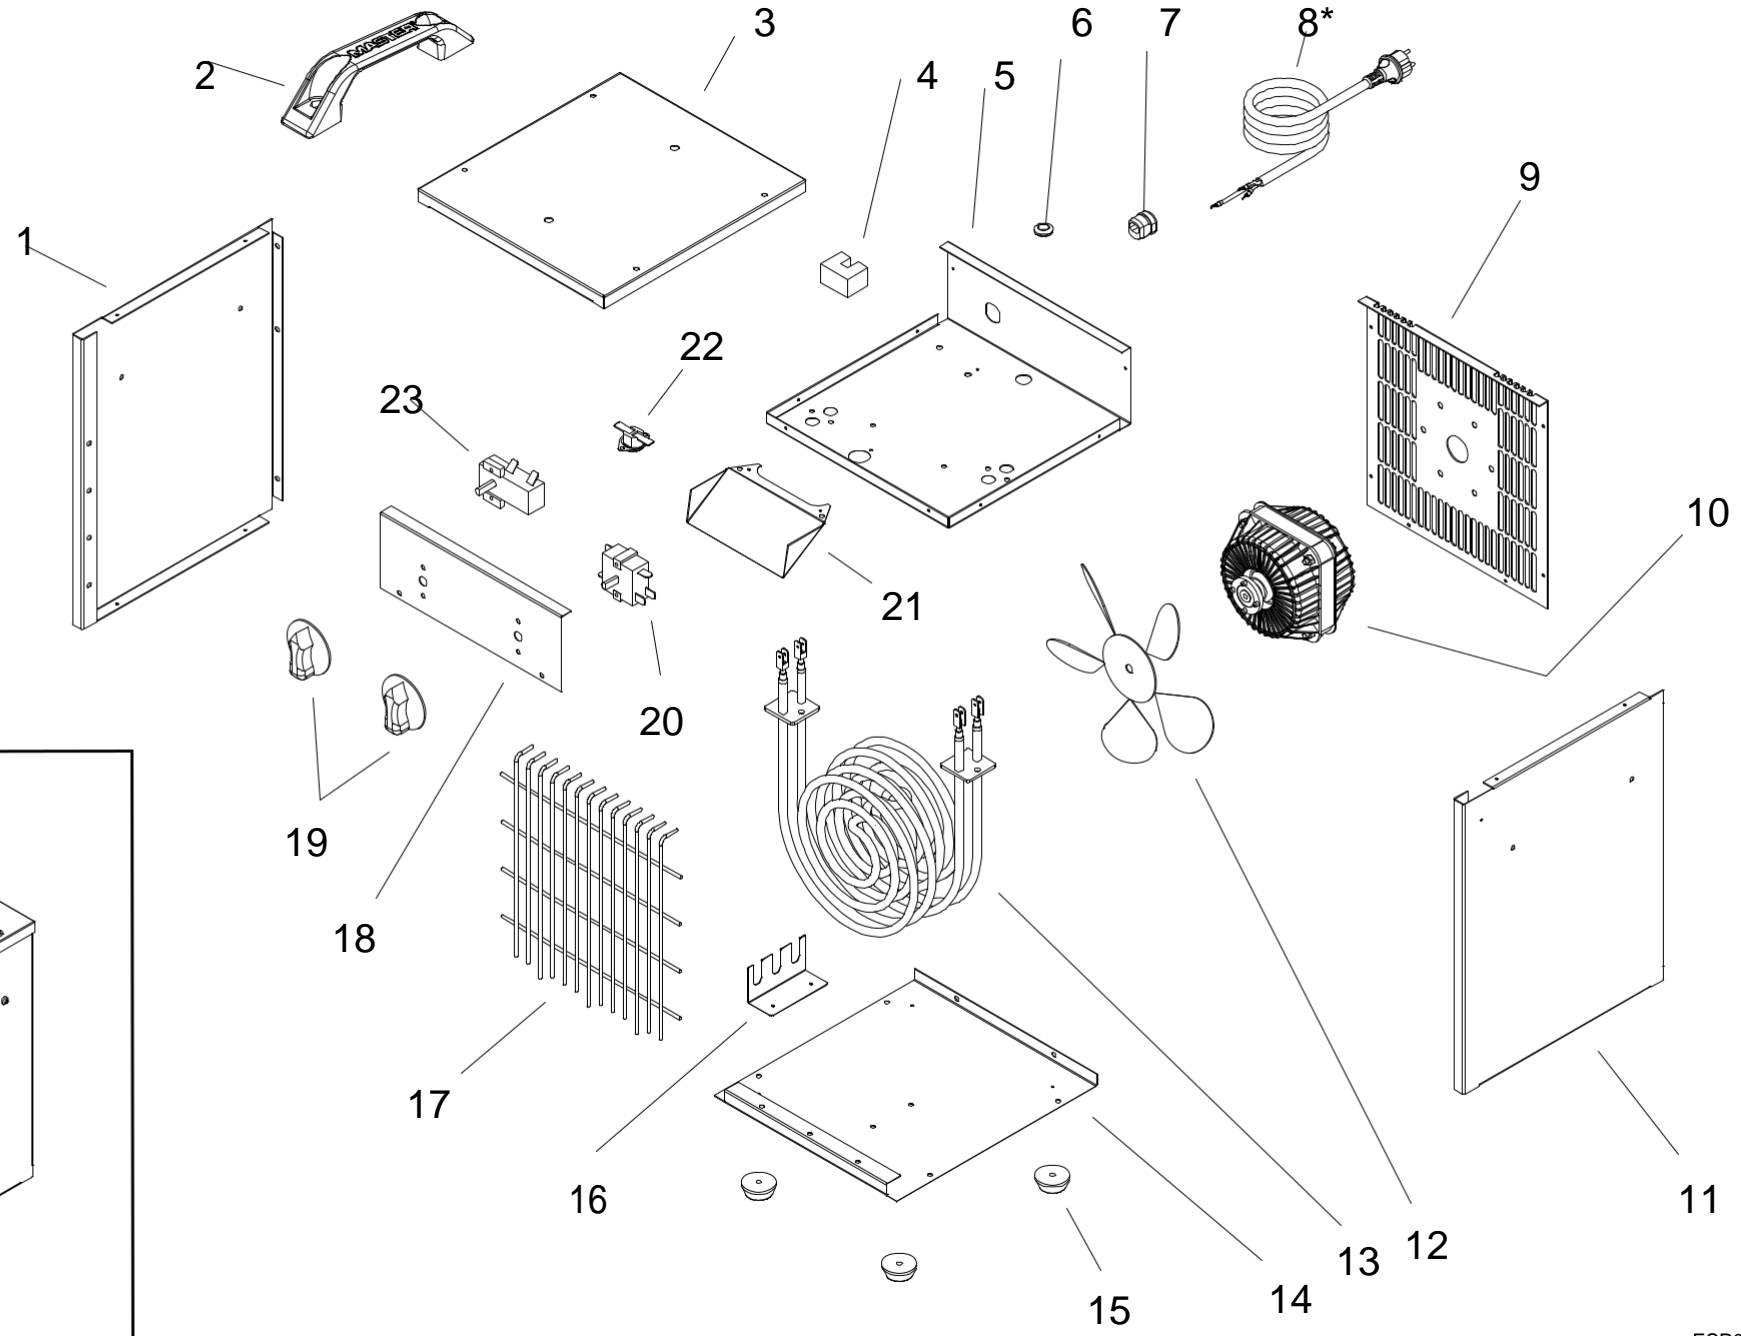

# MODEL B 2EPB

UNIT 1

ILLUSTRATED PARTS BREAKDOWN

From Serial Number: ;;&

Rev. - - May 2015

**8-A \***

POWER CORD UK  
(type G)

# MODEL B 2EPB

UNIT 2

PARTS LIST

Pos.	Code N°	Description	REV. - - JUNE 2015
1	4511.228	RIGHT PANEL	
2	4162.934	HANDLE	
3	4511.226	UPPER PANEL	
4	4510.421	TERMINAL BOX	
5	4511.233	BASE	
6	4511.621	WIRE PROTECTION	
7	4510.647	STRAIN RELIEF	
8	4510.423	POWER CORD SCHUKO	
8A	4510.425	POWER CORD UK	
9	4511.230	REAR PANEL	
10	4510.301	MOTOR	
11	4511.229	LEFT PANEL	
12	4510.316	FAN	
13	4510.367	RESISTANCE	
14	4511.227	LOWER PANEL	
15	4510.607	RUBBER FOOT	
16	4511.221	RESISTANCE BRACKET	
17	4511.240	GRILLE	
18	4511.241	FRONTAL PANEL	
19	4165.007	REGULATION HANDLE	
20	4510.401	SELECTOR	
21	4511.220	TEMPERATURE PROTECTION BRACKET	
22	4510.449	SAFETY THERMOSTAT	
23	4510.403	THERMOSTAT	