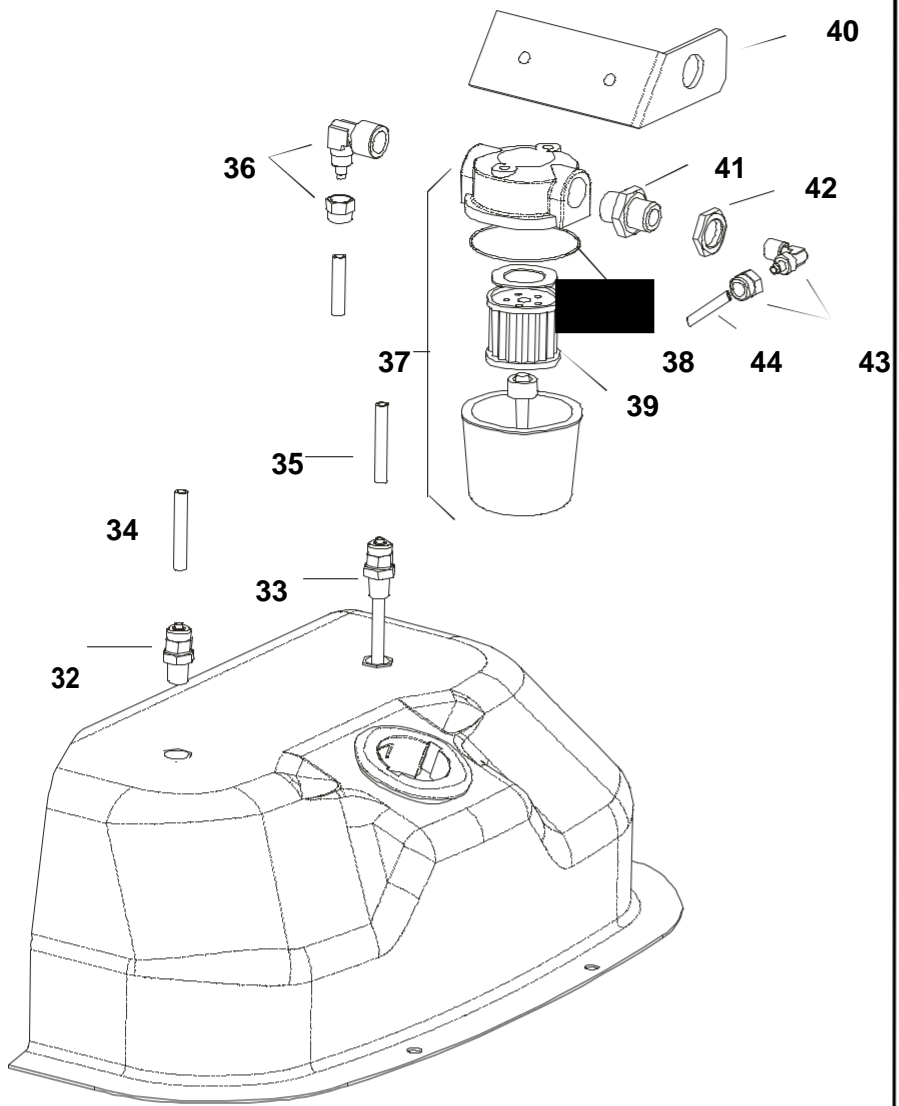

MASTER INDIRECT OIL HEATERS BV 170

Pos.	Code NR	Description
1	S/R	Upper body
2	S/R	Upper body mobile
3	4032.534	Chimney
4	4032.557	Inlet grille
5	4032.594	Motor 250W
6	4032.593	Fan
7	4032.554	Air flap
8	4104.170	Clip nut
9	4111.056	Protection cable
10	4032.555	Motor flange support
11	4032.519	Motor flange
12	4160.646	Protection cable
13	4111.241	Elastic plate
14	4032.568	Handle Frame
15	4032.475	Fuel level probe
16	4032.537	Tank plug seal
17	4100.632	Drain plug
18	4032.564	Foot Frame
19	4111.057	Plug
20	4032.536	Power cord hook
21	4032.094	Wheel Ø 250
22	4111.080	Wheel plug
23	4111.072	Wheel holder Ø 20
24	4032.566	Axle
25	4032.543	Fuel tank
26	4032.558	Electr. componets drawer panel
27	S/R	Base
28	S/R	Side Panel
29	S/R	Lower body
30	4032.541	Combustion chamber
31	4032.544	Outlet cone
32	4032.488	Conn. straight M10
33	4032.092	Pipe connection M10
34	4032.597	Fuel pipe pump-tank
35	4032.595	Fuel pipe tank-filter
36	4031.803	Connection 90° 3/8"
37	4111.045	Filter with cartidge 3/8"
38	4111.116	OR KIT filter
39	4031.015	Filter cartridge
40	4032.437	Filter support
41	4031.802	Double screw
42	4031.800	Conn. straight 3/8" Mx5
43	4111.273	Connection 90° 1/8"
44	4032.596	Fuel pipe filter-pump
50	4032.446	Electr. components drawer
51	4117.058	Pilot lamp 230V
52	4111.040	Fuse (6,3x32) 10 A
53	4111.038	Cable fastener