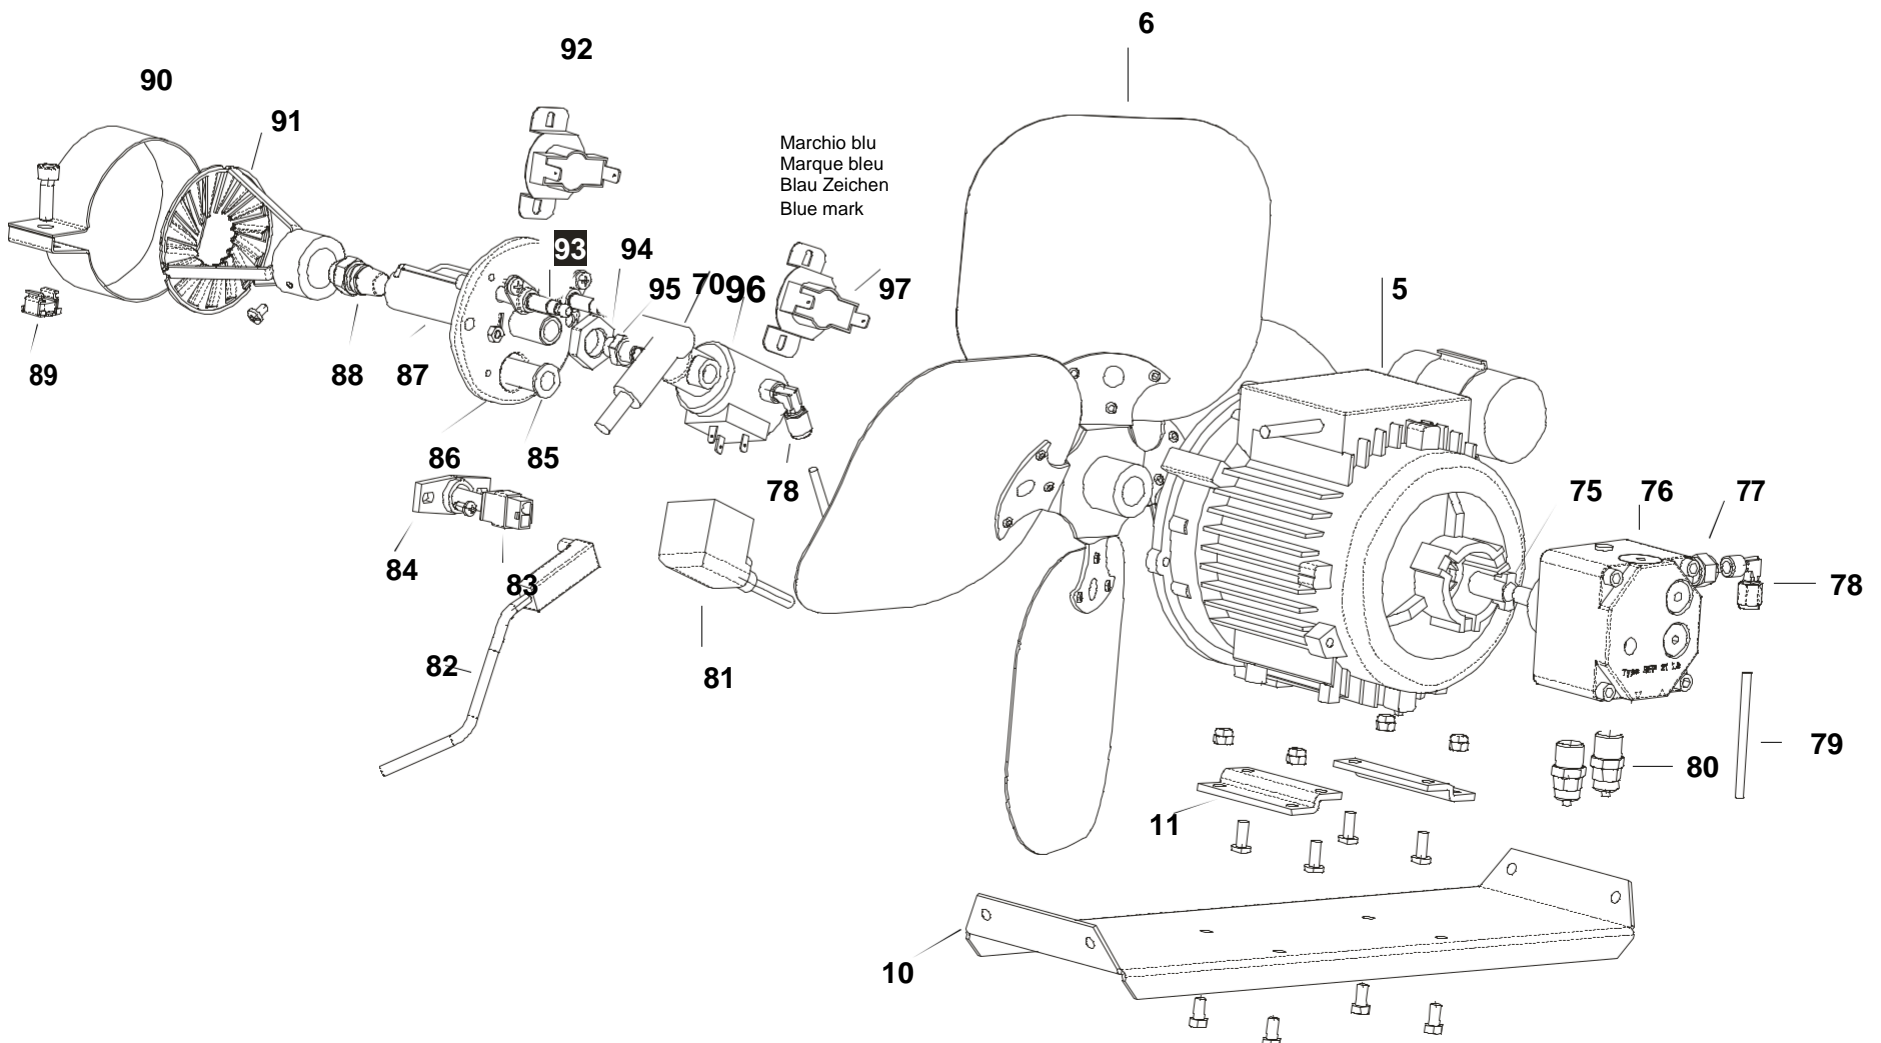

MASTER INDIRECT OIL HEATERS BV 170

Pos.	Code NR	Description
1	S/R	Upper body
2	S/R	Upper body mobile
3	4032.534	Chimney
4	4032.557	Inlet grille
5	4032.594	Motor 250W
6	4032.593	Fan
7	4032.554	Air flap
8	4104.170	Clip nut
9	4111.056	Protection cable
10	4032.555	Motor flange support
11	4032.519	Motor flange
12	4160.646	Protection cable
13	4111.241	Elastic plate
14	4032.568	Handle Frame
15	4032.475	Fuel level probe
16	4032.537	Tank plug seal
17	4100.632	Drain plug
18	4032.564	Foot Frame
19	4111.057	Plug
20	4032.536	Power cord hook
21	4032.094	Wheel Ø 250
22	4111.080	Wheel plug
23	4111.072	Wheel holder Ø 20
24	4032.566	Axle
25	4032.543	Fuel tank
26	4032.558	Electr. componets drawer panel
27	S/R	Base
28	S/R	Side Panel
29	S/R	Lower body
30	4032.541	Combustion chamber
31	4032.544	Outlet cone
32	4032.488	Conn. straight M10
33	4032.092	Pipe connection M10
34	4032.597	Fuel pipe pump-tank
35	4032.595	Fuel pipe tank-filter
36	4031.803	Connection 90° 3/8"
37	4111.045	Filter with cartidge 3/8"
38	4111.116	OR KIT filter
39	4031.015	Filter cartridge
40	4032.437	Filter support
41	4031.802	Double screw
42	4031.800	Conn. straight 3/8" Mx5
43	4111.273	Connection 90° 1/8"
44	4032.596	Fuel pipe filter-pump
50	4032.446	Electr. components drawer
51	4117.058	Pilot lamp 230V
52	4111.040	Fuse (6,3x32) 10 A
53	4111.038	Cable fastener