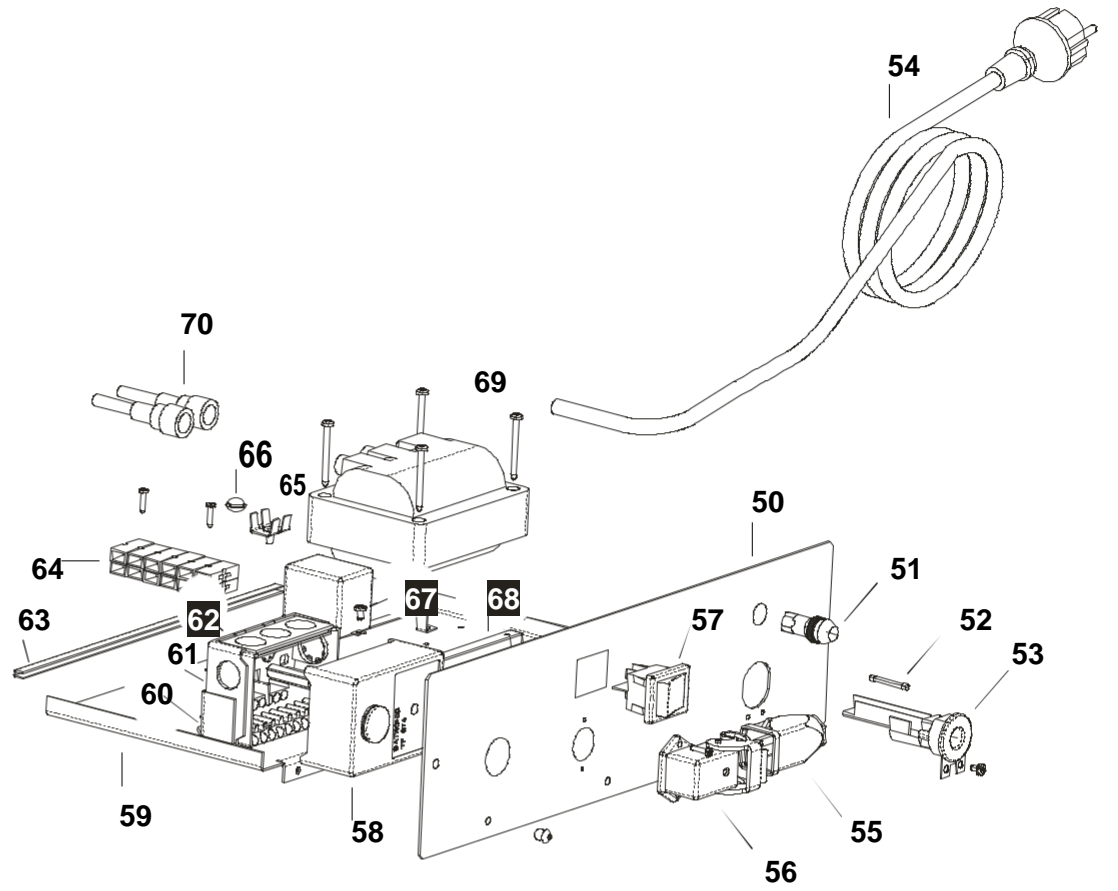

MASTER INDIRECT OIL HEATERS BV 170

Pos.	Code NR	Description
1	S/R	Upper body
2	S/R	Upper body mobile
3	4032.534	Chimney
4	4032.557	Inlet grille
5	4032.594	Motor 250W
6	4032.593	Fan
7	4032.554	Air flap
8	4104.170	Clip nut
9	4111.056	Protection cable
10	4032.555	Motor flange support
11	4032.519	Motor flange
12	4160.646	Protection cable
13	4111.241	Elastic plate
14	4032.568	Handle Frame
15	4032.475	Fuel level probe
16	4032.537	Tank plug seal
17	4100.632	Drain plug
18	4032.564	Foot Frame
19	4111.057	Plug
20	4032.536	Power cord hook
21	4032.094	Wheel Ø 250
22	4111.080	Wheel plug
23	4111.072	Wheel holder Ø 20
24	4032.566	Axle
25	4032.543	Fuel tank
26	4032.558	Electr. componets drawer panel
27	S/R	Base
28	S/R	Side Panel
29	S/R	Lower body
30	4032.541	Combustion chamber
31	4032.544	Outlet cone
32	4032.488	Conn. straight M10
33	4032.092	Pipe connection M10
34	4032.597	Fuel pipe pump-tank
35	4032.595	Fuel pipe tank-filter
36	4031.803	Connection 90° 3/8"
37	4111.045	Filter with cartidge 3/8"
38	4111.116	OR KIT filter
39	4031.015	Filter cartridge
40	4032.437	Filter support
41	4031.802	Double screw
42	4031.800	Conn. straight 3/8" Mx5
43	4111.273	Connection 90° 1/8"
44	4032.596	Fuel pipe filter-pump
50	4032.446	Electr. components drawer
51	4117.058	Pilot lamp 230V
52	4111.040	Fuse (6,3x32) 10 A
53	4111.038	Cable fastener