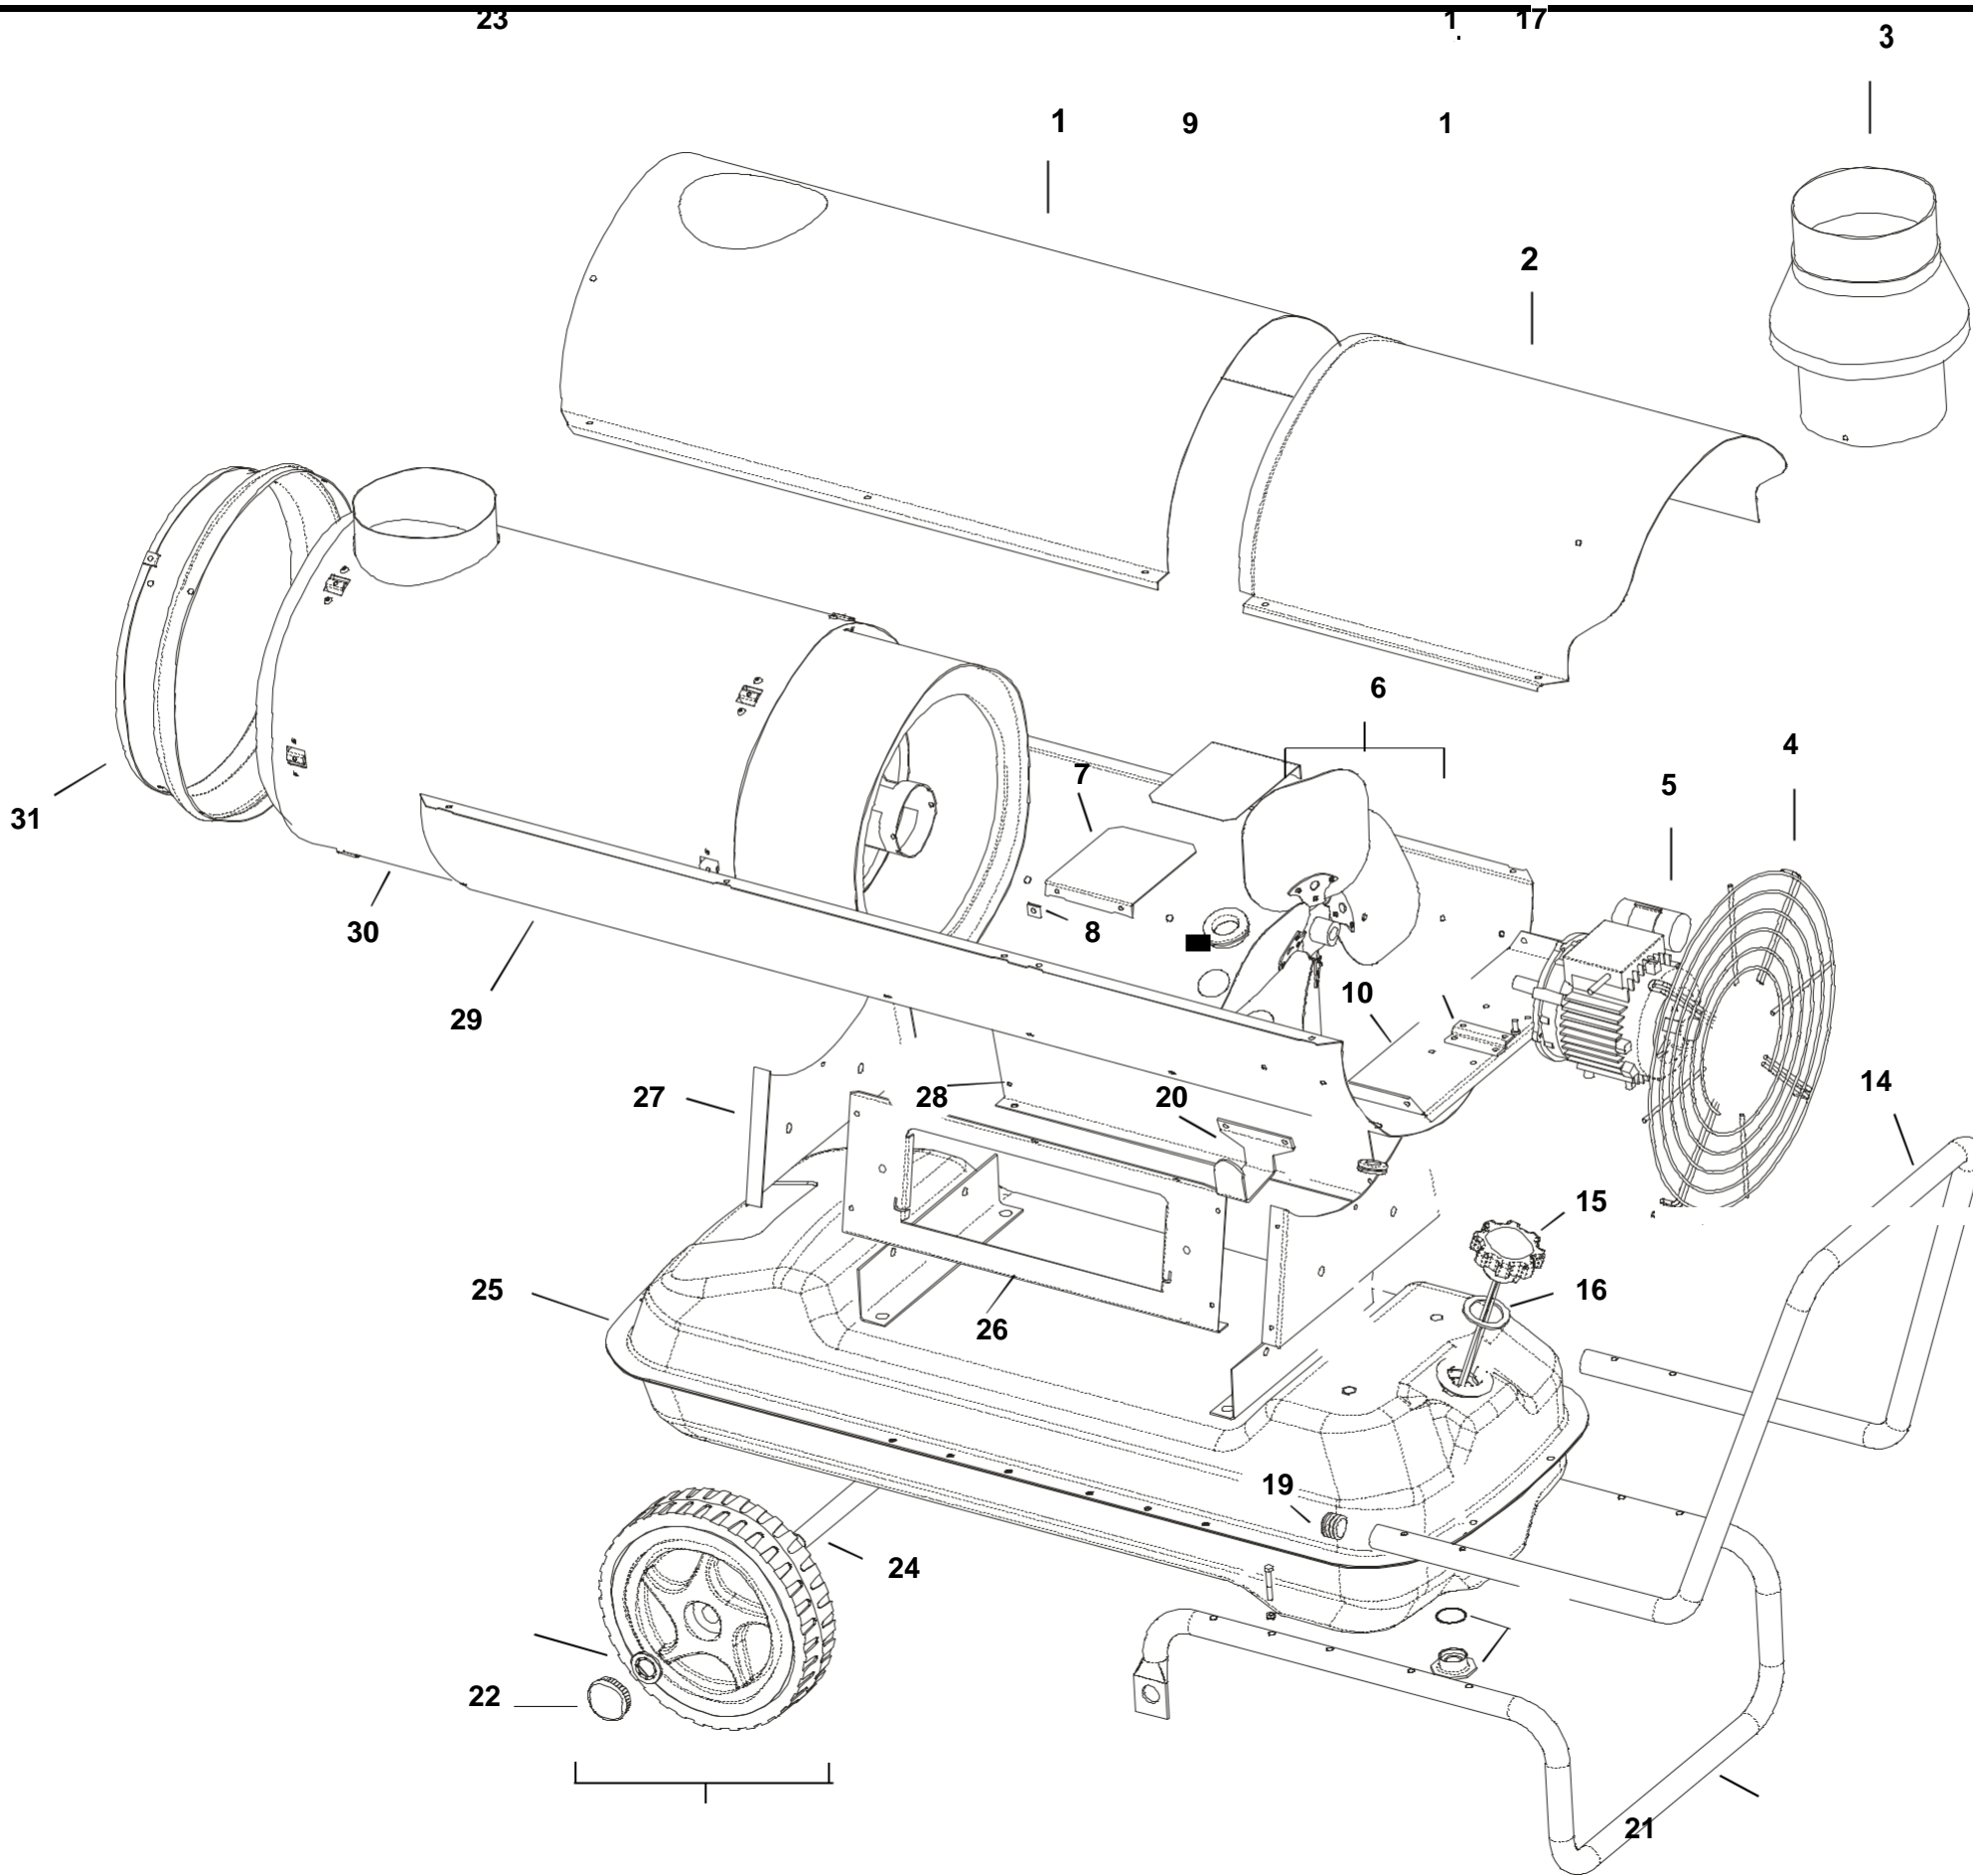

BV 170 E MASTER

UNIT 1

ILLUSTRATED PARTS BREAKDOWN

Edizione 2005
Rev. 0